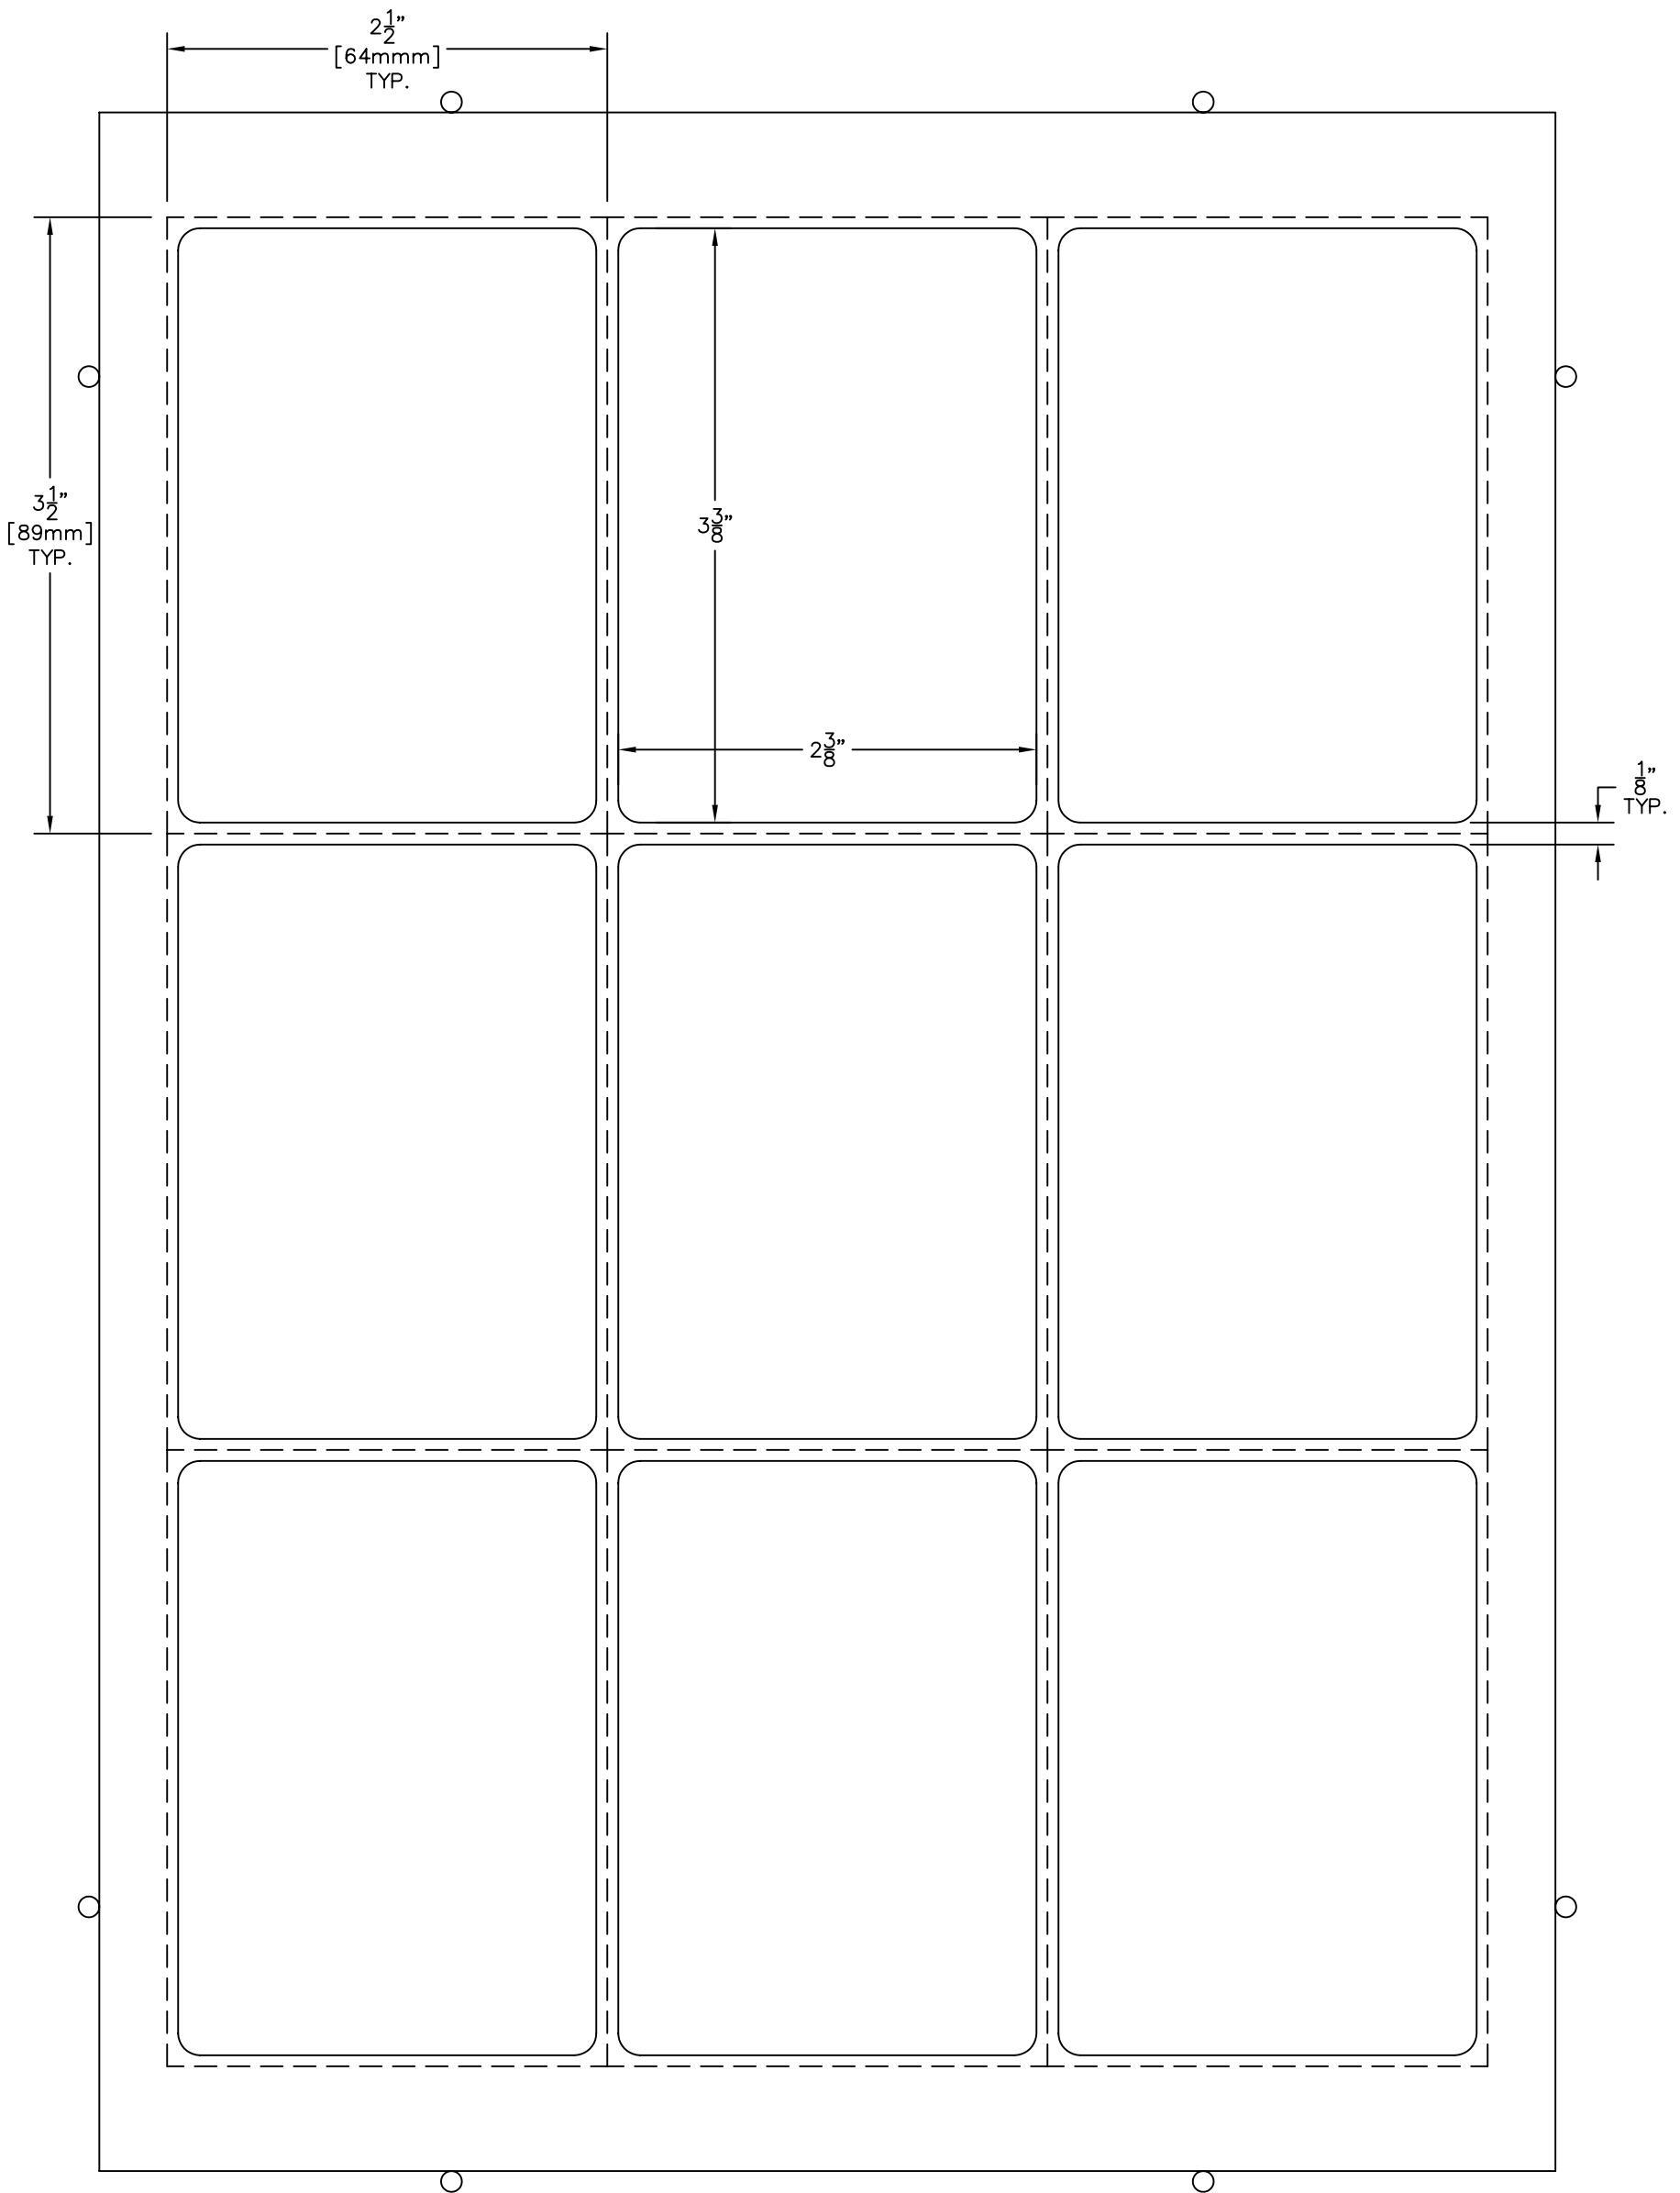

PAPER SIZE : A4 (210mm x 297mm)
IMAGE SIZE : 3 1/2" x 2 1/2"(89mm x 64mm)
DIE CUT SIZE : 3 3/8" x 2 3/8"(85.7mm x 60.3mm)

www.GOiMARK.com
1-888-GOiMARK (888-464-6275)

Dashed Lines = Image Requirement
Solid Lines = Cut Lines

DIE VINYL PART NUMBER : DVPI2XGEM002
DIE PART NUMBER : Pi2XGEM002