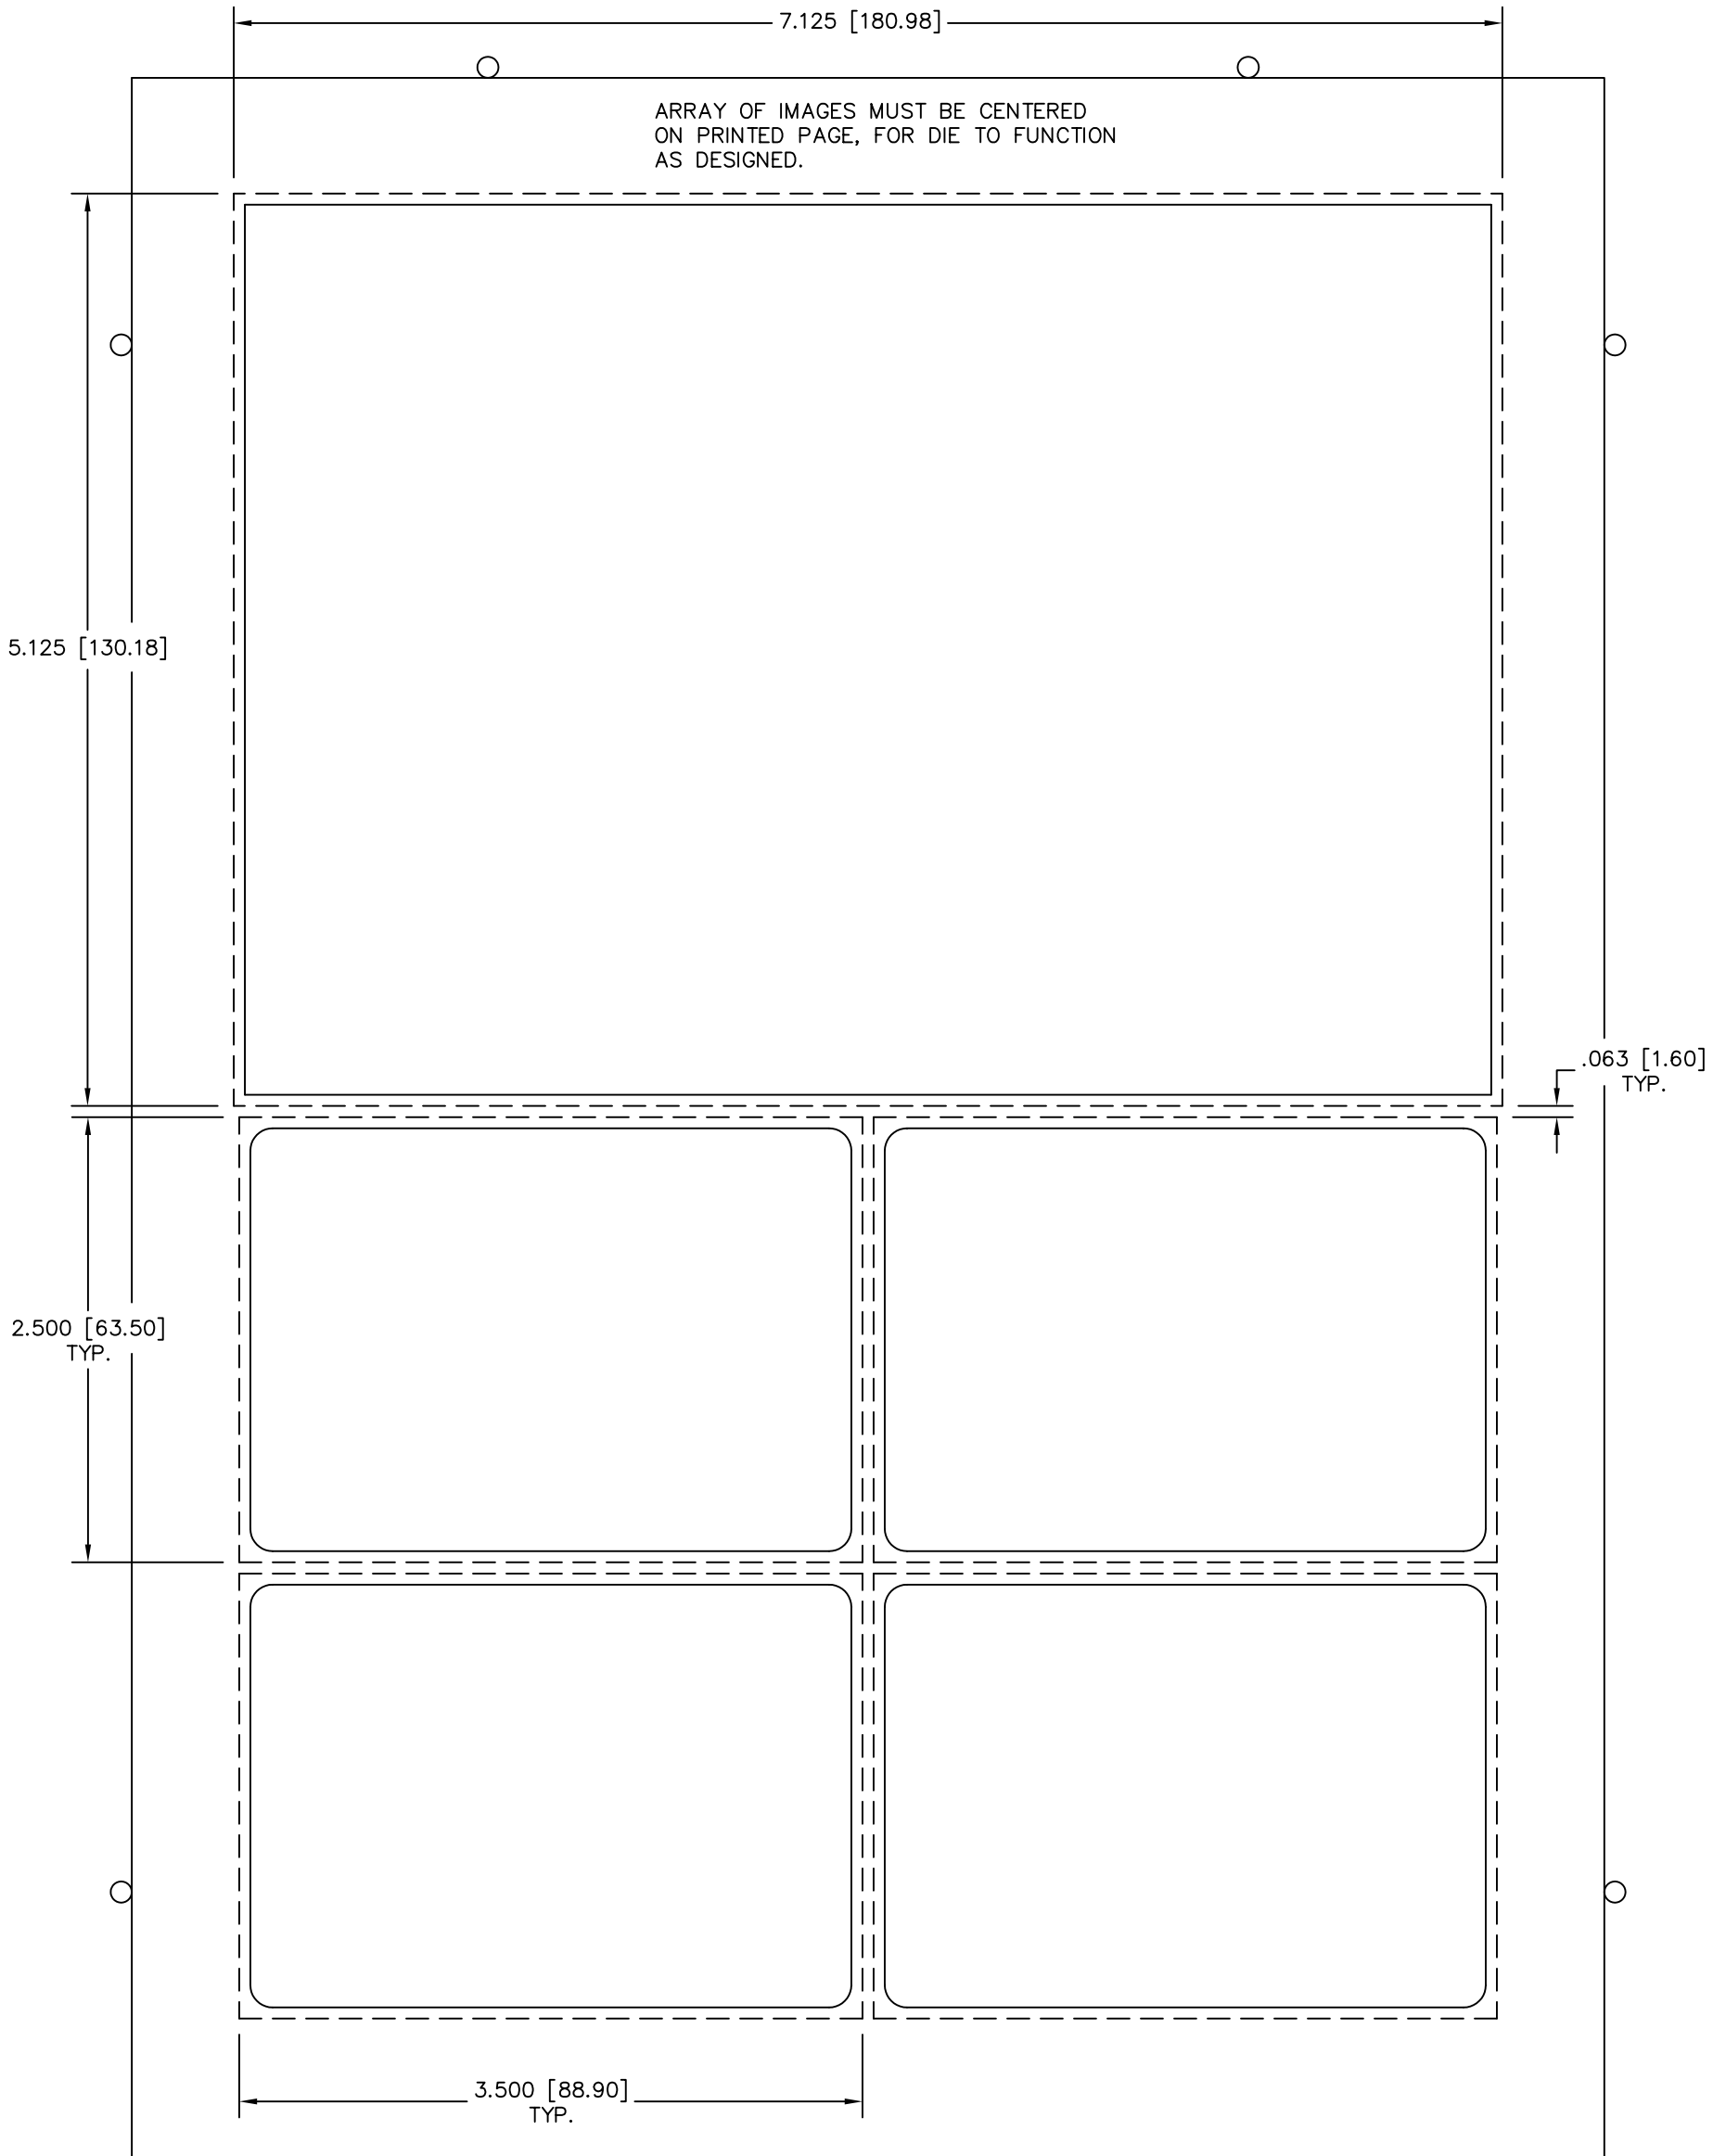

www.GOiMARK.com  
1-888-GOiMARK ( 888-464-6275 )

PAPER SIZE : A4 (210 x 297) 8 1/4" x 11 11/16"

IMAGE SIZE : 2 1/2" x 3 1/2"(63 x 89)

and 5 1/8" x 7 1/8"(130 x 181)

DIE CUT SIZE : 2 3/8" x 3 3/8"(60.3 x 85.7)

and 5" x 7"(127 x 177.8)

Dashed Lines = Image Requirement

Solid Lines = Cut Lines

DIE VINYL PART NUMBER : DVPi2XA4010

DIE PART NUMBER : Pi2XA4010