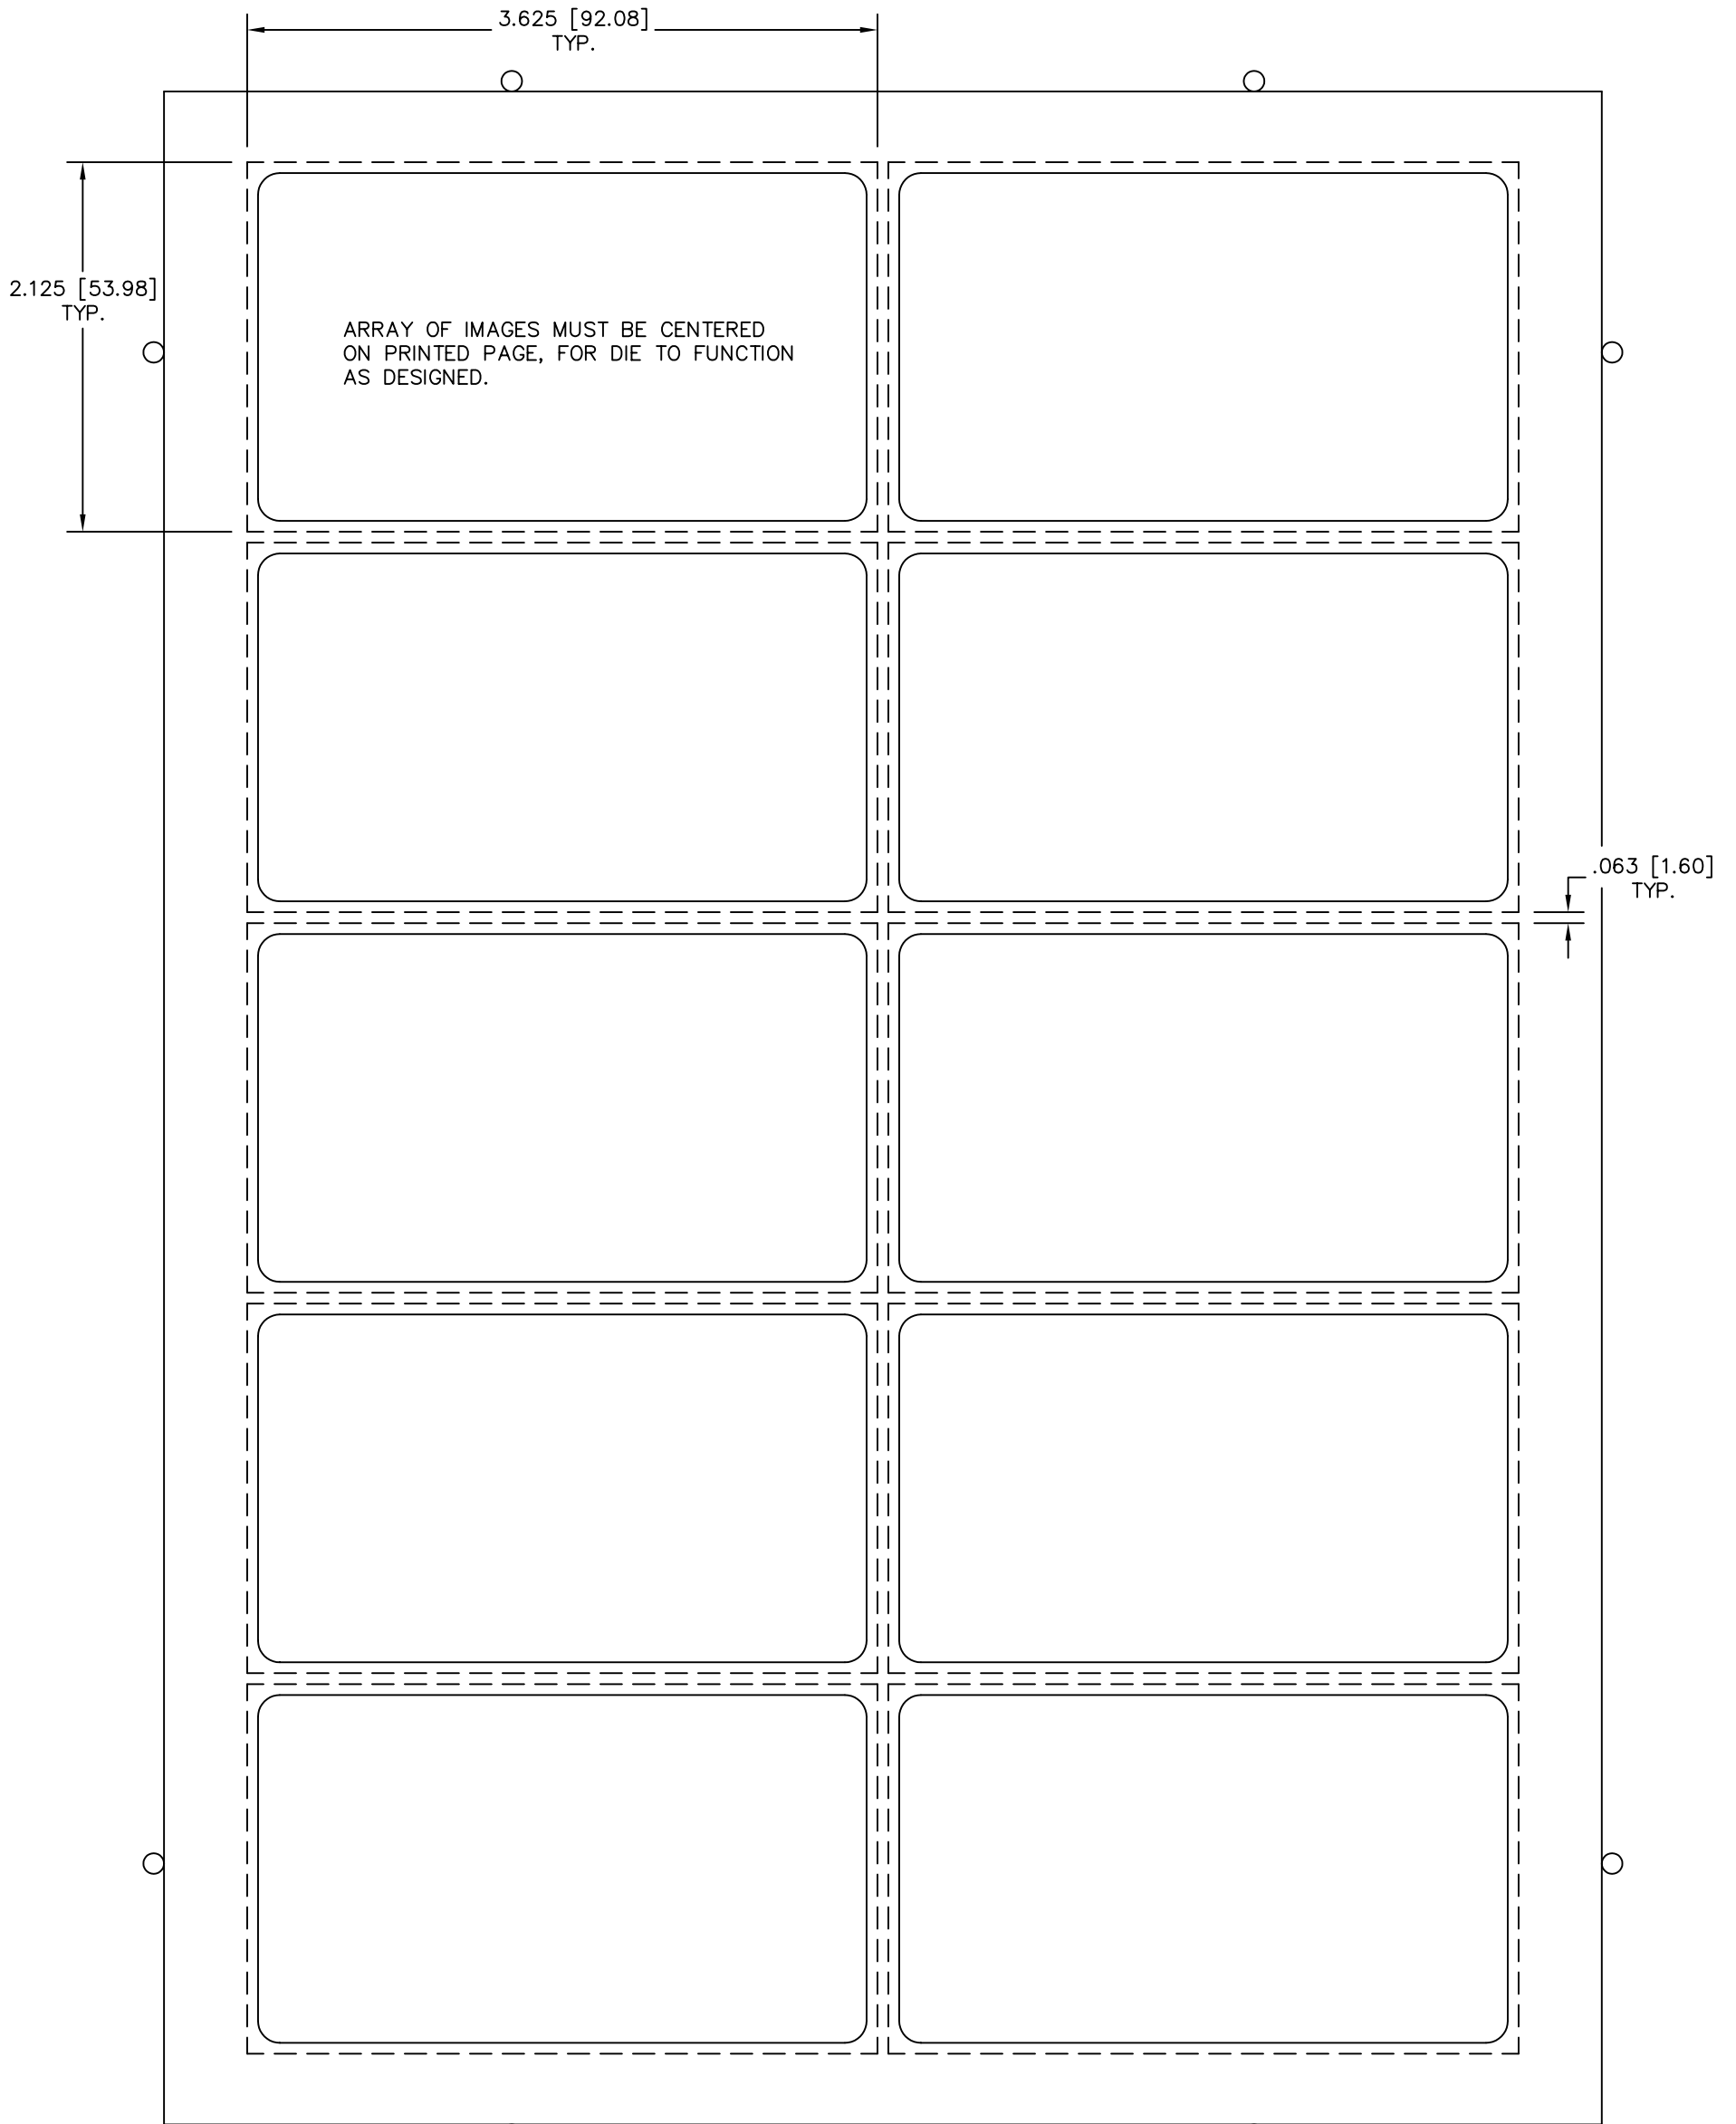

PAPER SIZE : A4 (210 x 297)  
8 1/4" x 11 11/16"  
IMAGE SIZE : 2 1/8" x 3 5/8"(54 x 92)  
DIE CUT SIZE : 2" x 3 1/2"(50.8 x 88.9)

www.GOiMARK.com  
1-888-GOiMARK ( 888-464-6275 )

Dashed Lines = Image Requirement  
Solid Lines = Cut Lines

DIE VINYL PART NUMBER : DVPI2XA4009  
DIE PART NUMBER : Pi2XA4009