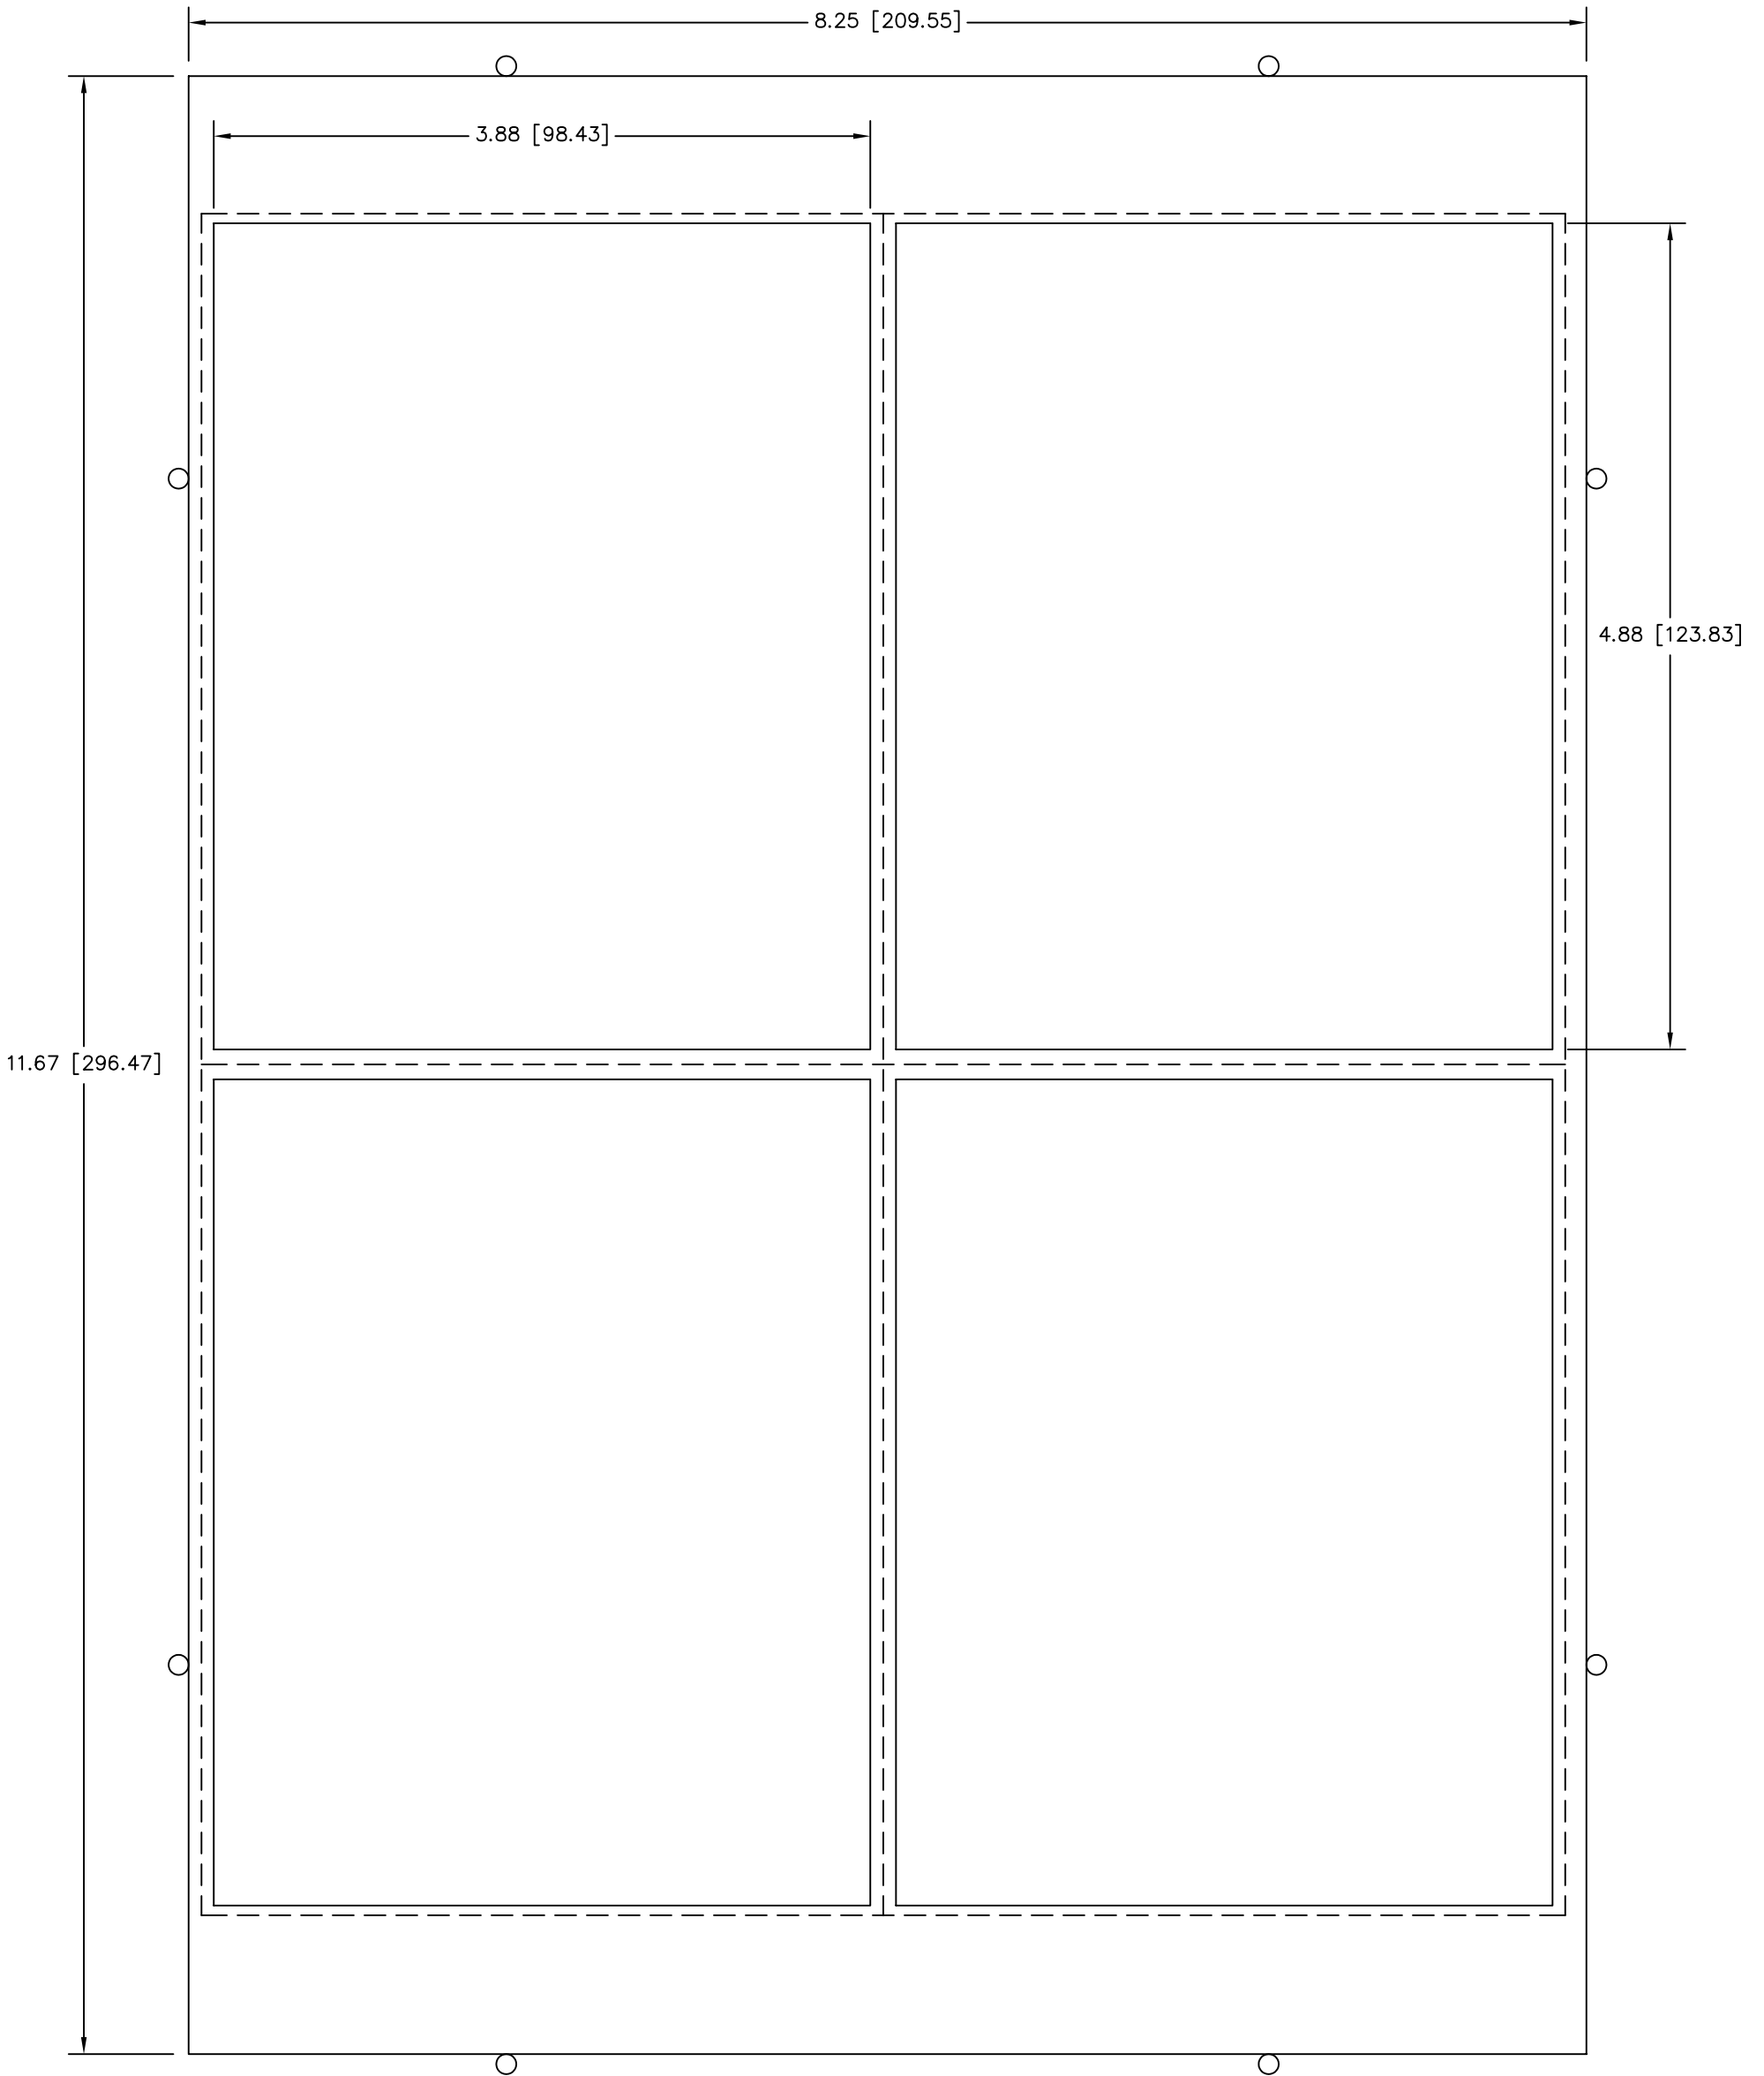

www.GOiMARK.com  
1-888-GOiMARK ( 888-464-6275 )

PAPER SIZE : A4 (210 x 297)  
8 1/4" x 11 11/16"

IMAGE SIZE : 4" x 5"

DIE CUT SIZE : 3 7/8" x 4 7/8"

Dashed Lines = Image Requirement  
Solid Lines = Cut Lines

DIE VINYL PART NUMBER : DVPI2XA4006  
DIE PART NUMBER : Pi2XA4006