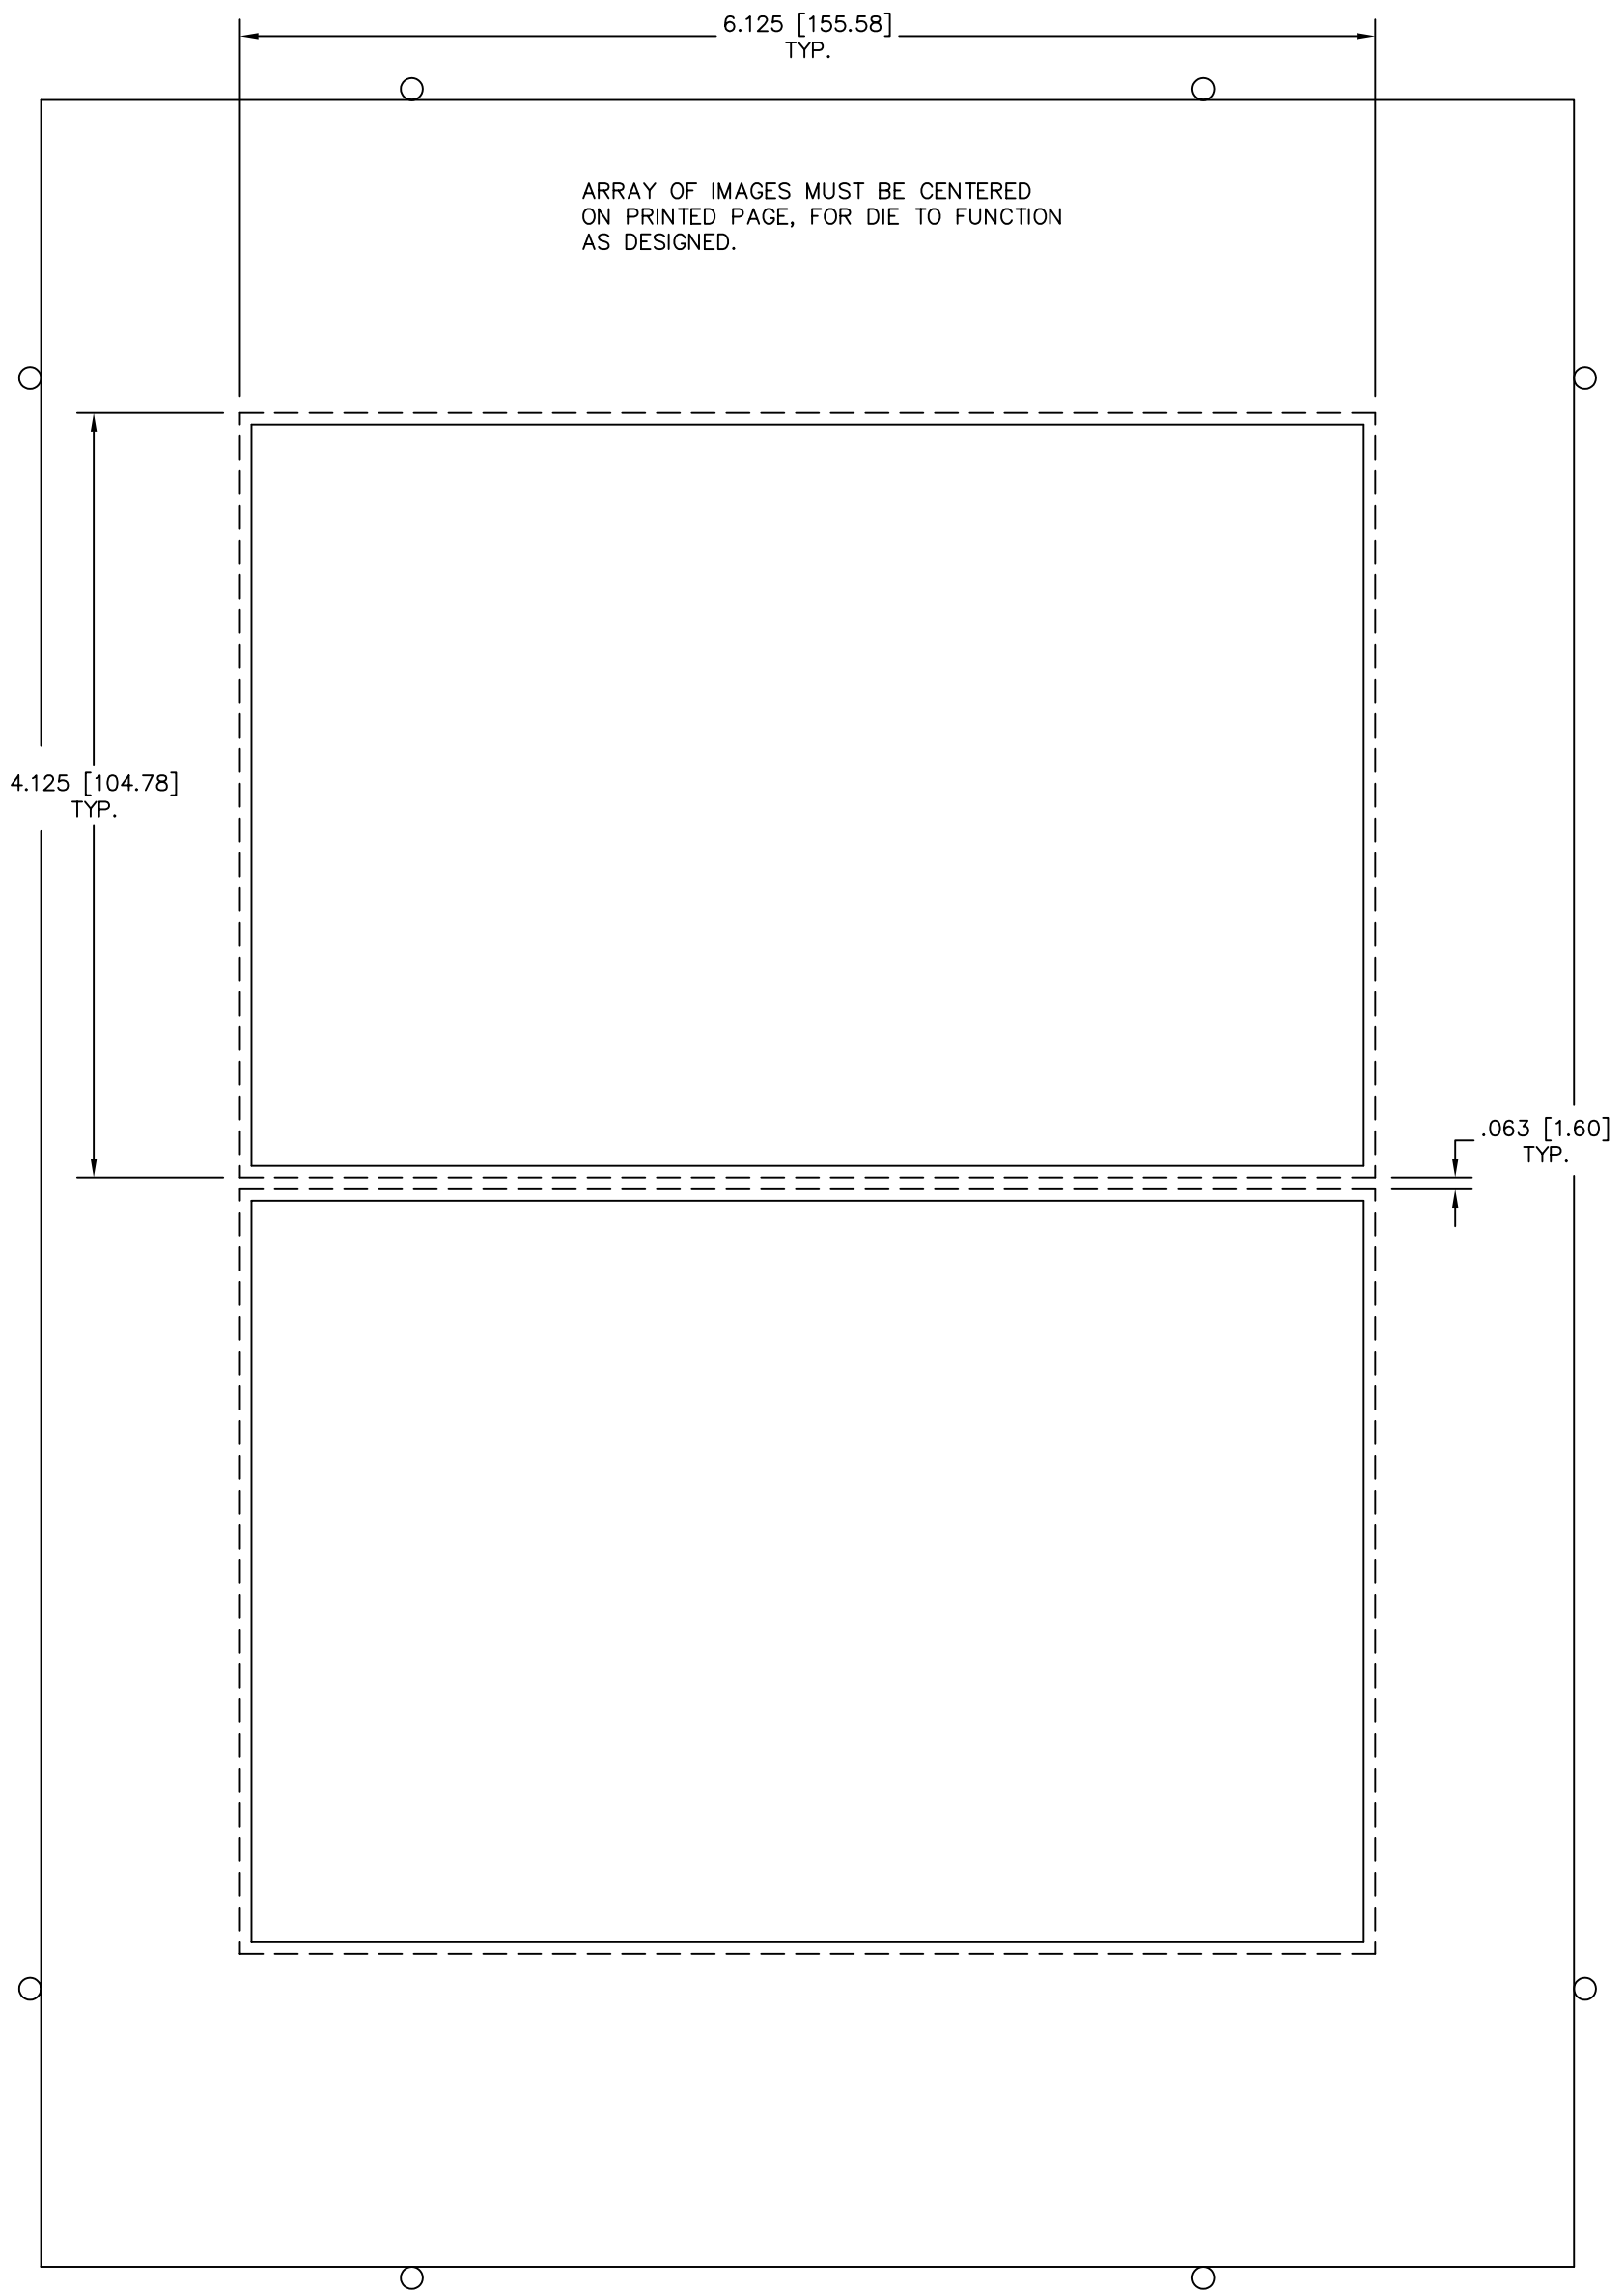

PAPER SIZE : A4 (210 x 297)
IMAGE SIZE : 4 1/8" x 6 1/8"(105 x 156)
DIE CUT SIZE : 4" x 6"(101.6 x 152.4)

www.GOiMARK.com
1-888-GOiMARK (888-464-6275)

Dashed Lines = Image Requirement
Solid Lines = Cut Lines

DIE VINYL PART NUMBER : DVPI2XA4005
DIE PART NUMBER : Pi2XA4005