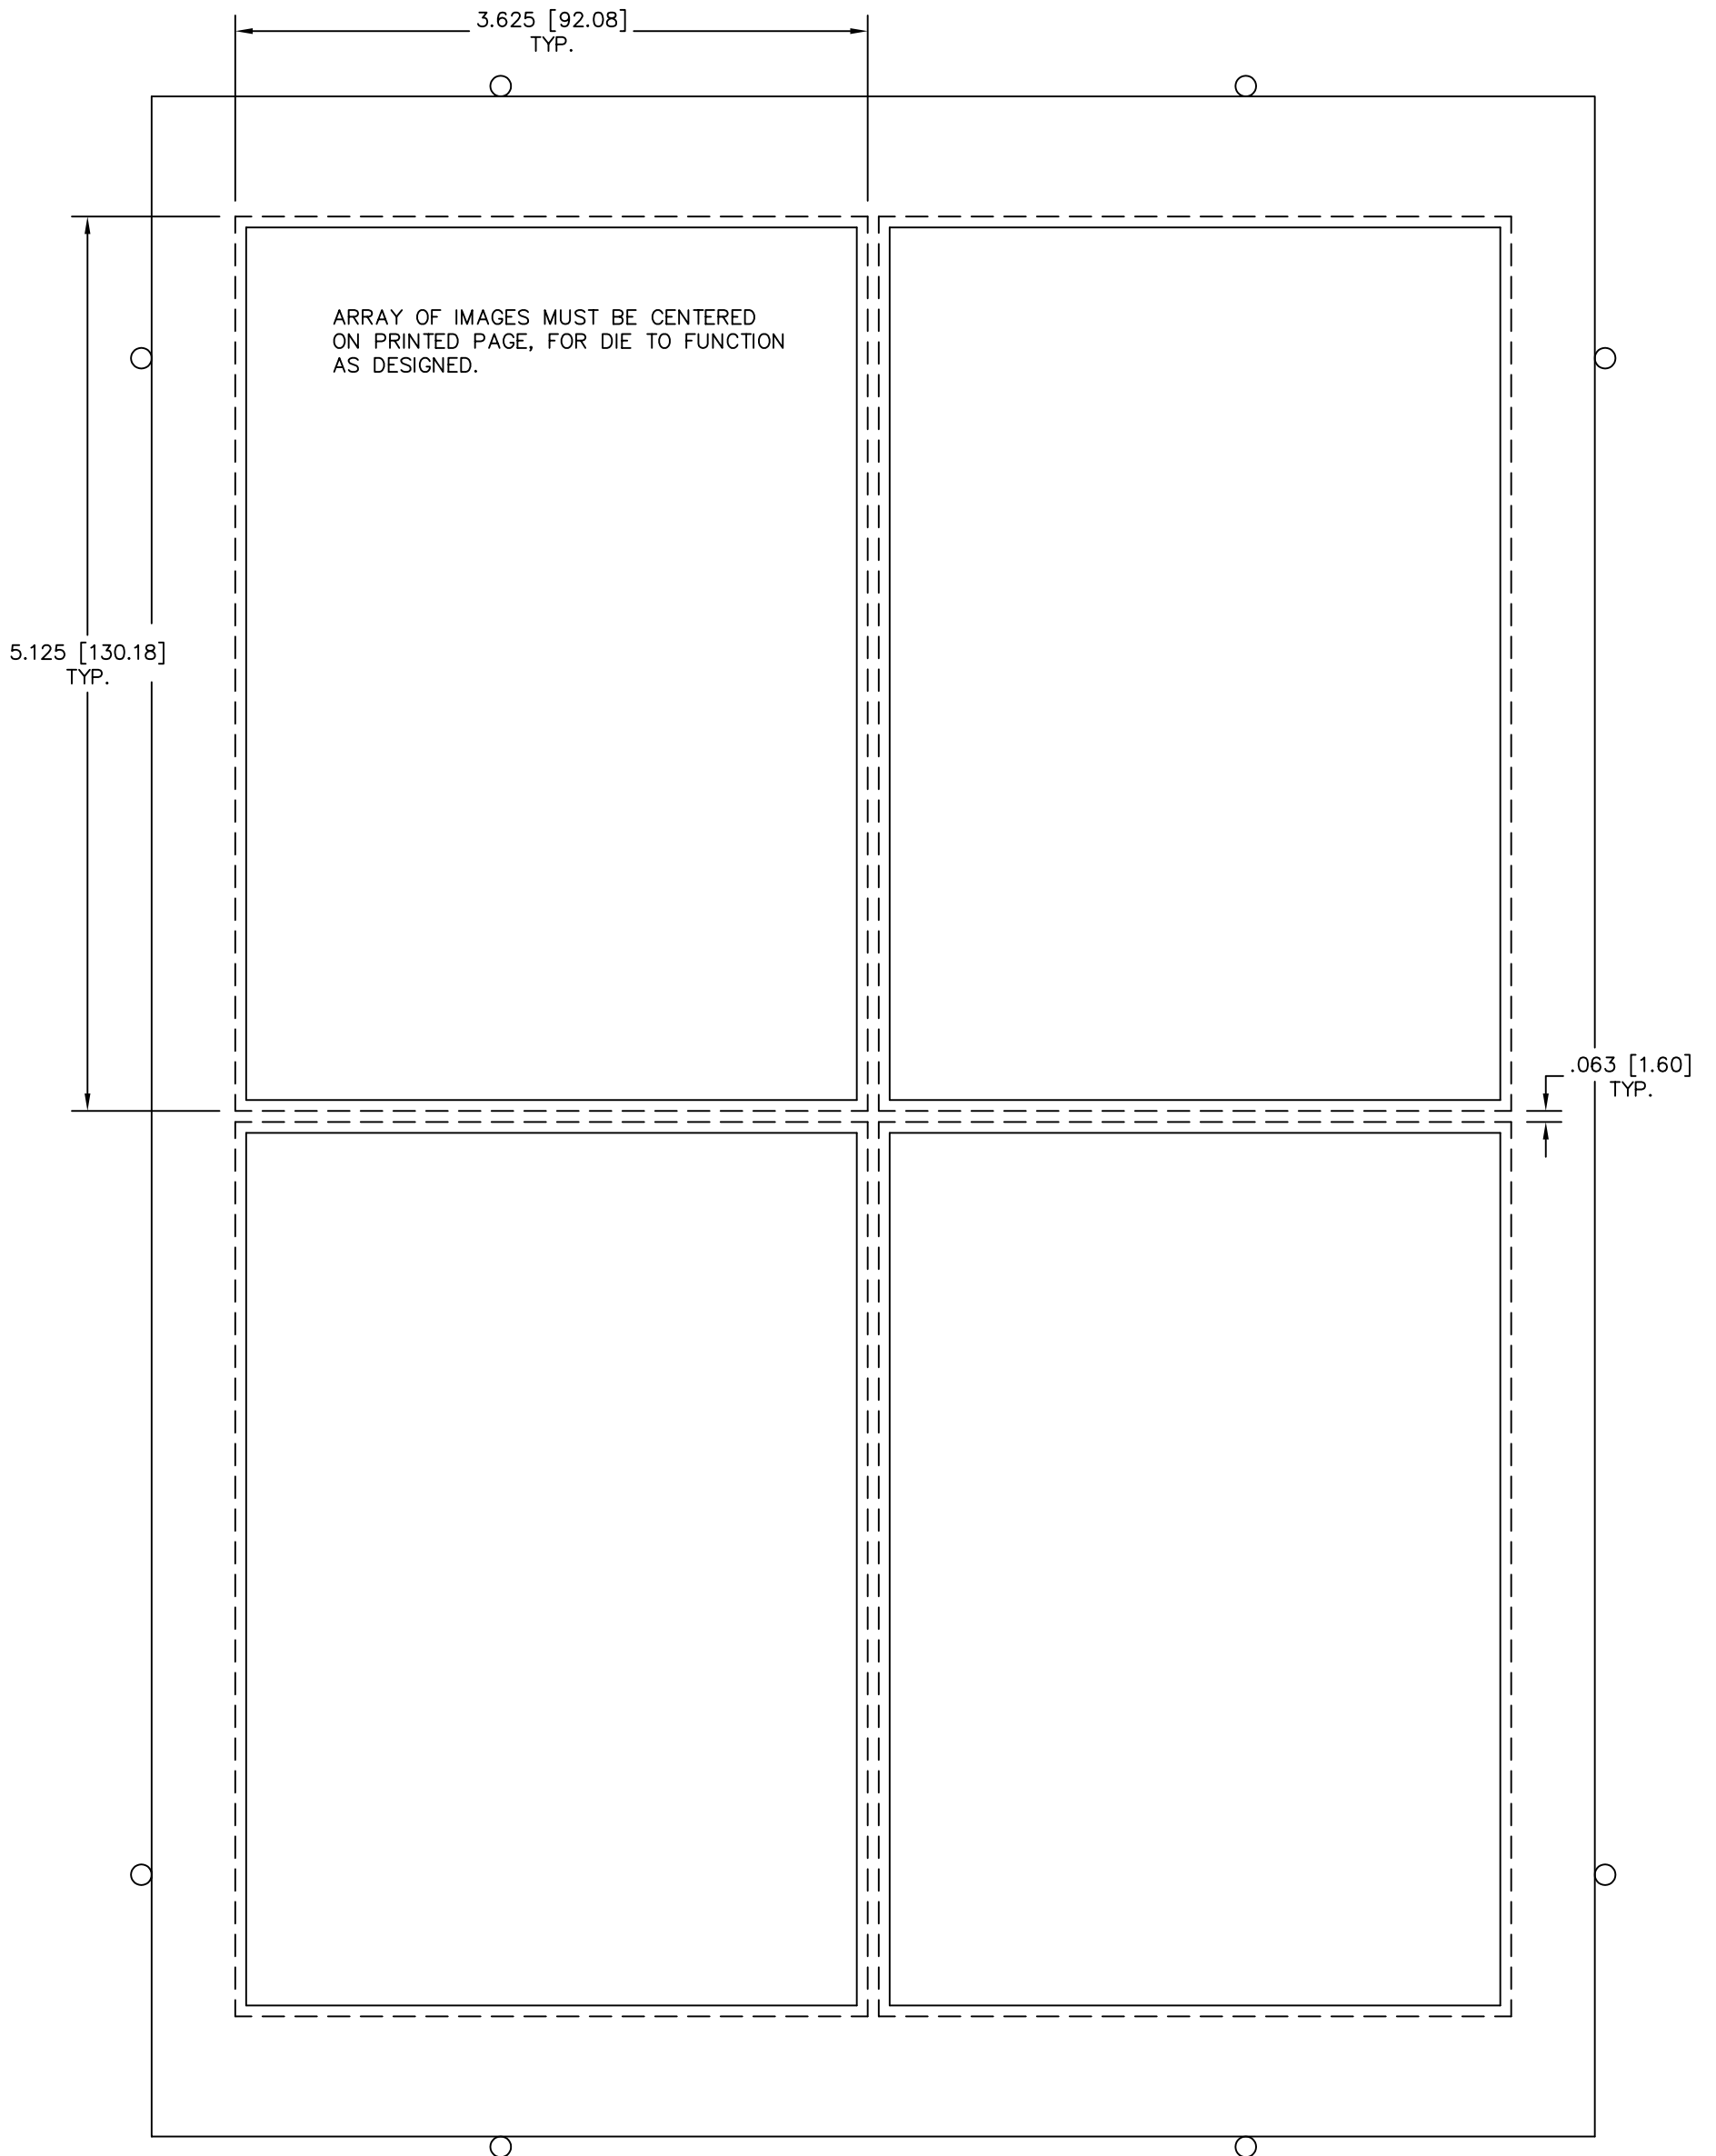

PAPER SIZE : A4 (210 x 297)
IMAGE SIZE : 3 5/8" x 5 1/8"(92 x 130)
DIE CUT SIZE : 3 1/2" x 5"(89 x 127)

www.GOiMARK.com
1-888-GOiMARK (888-464-6275)

Dashed Lines = Image Requirement
Solid Lines = Cut Lines

DIE VINYL PART NUMBER : DVPI2XA4004
DIE PART NUMBER : Pi2XA4004