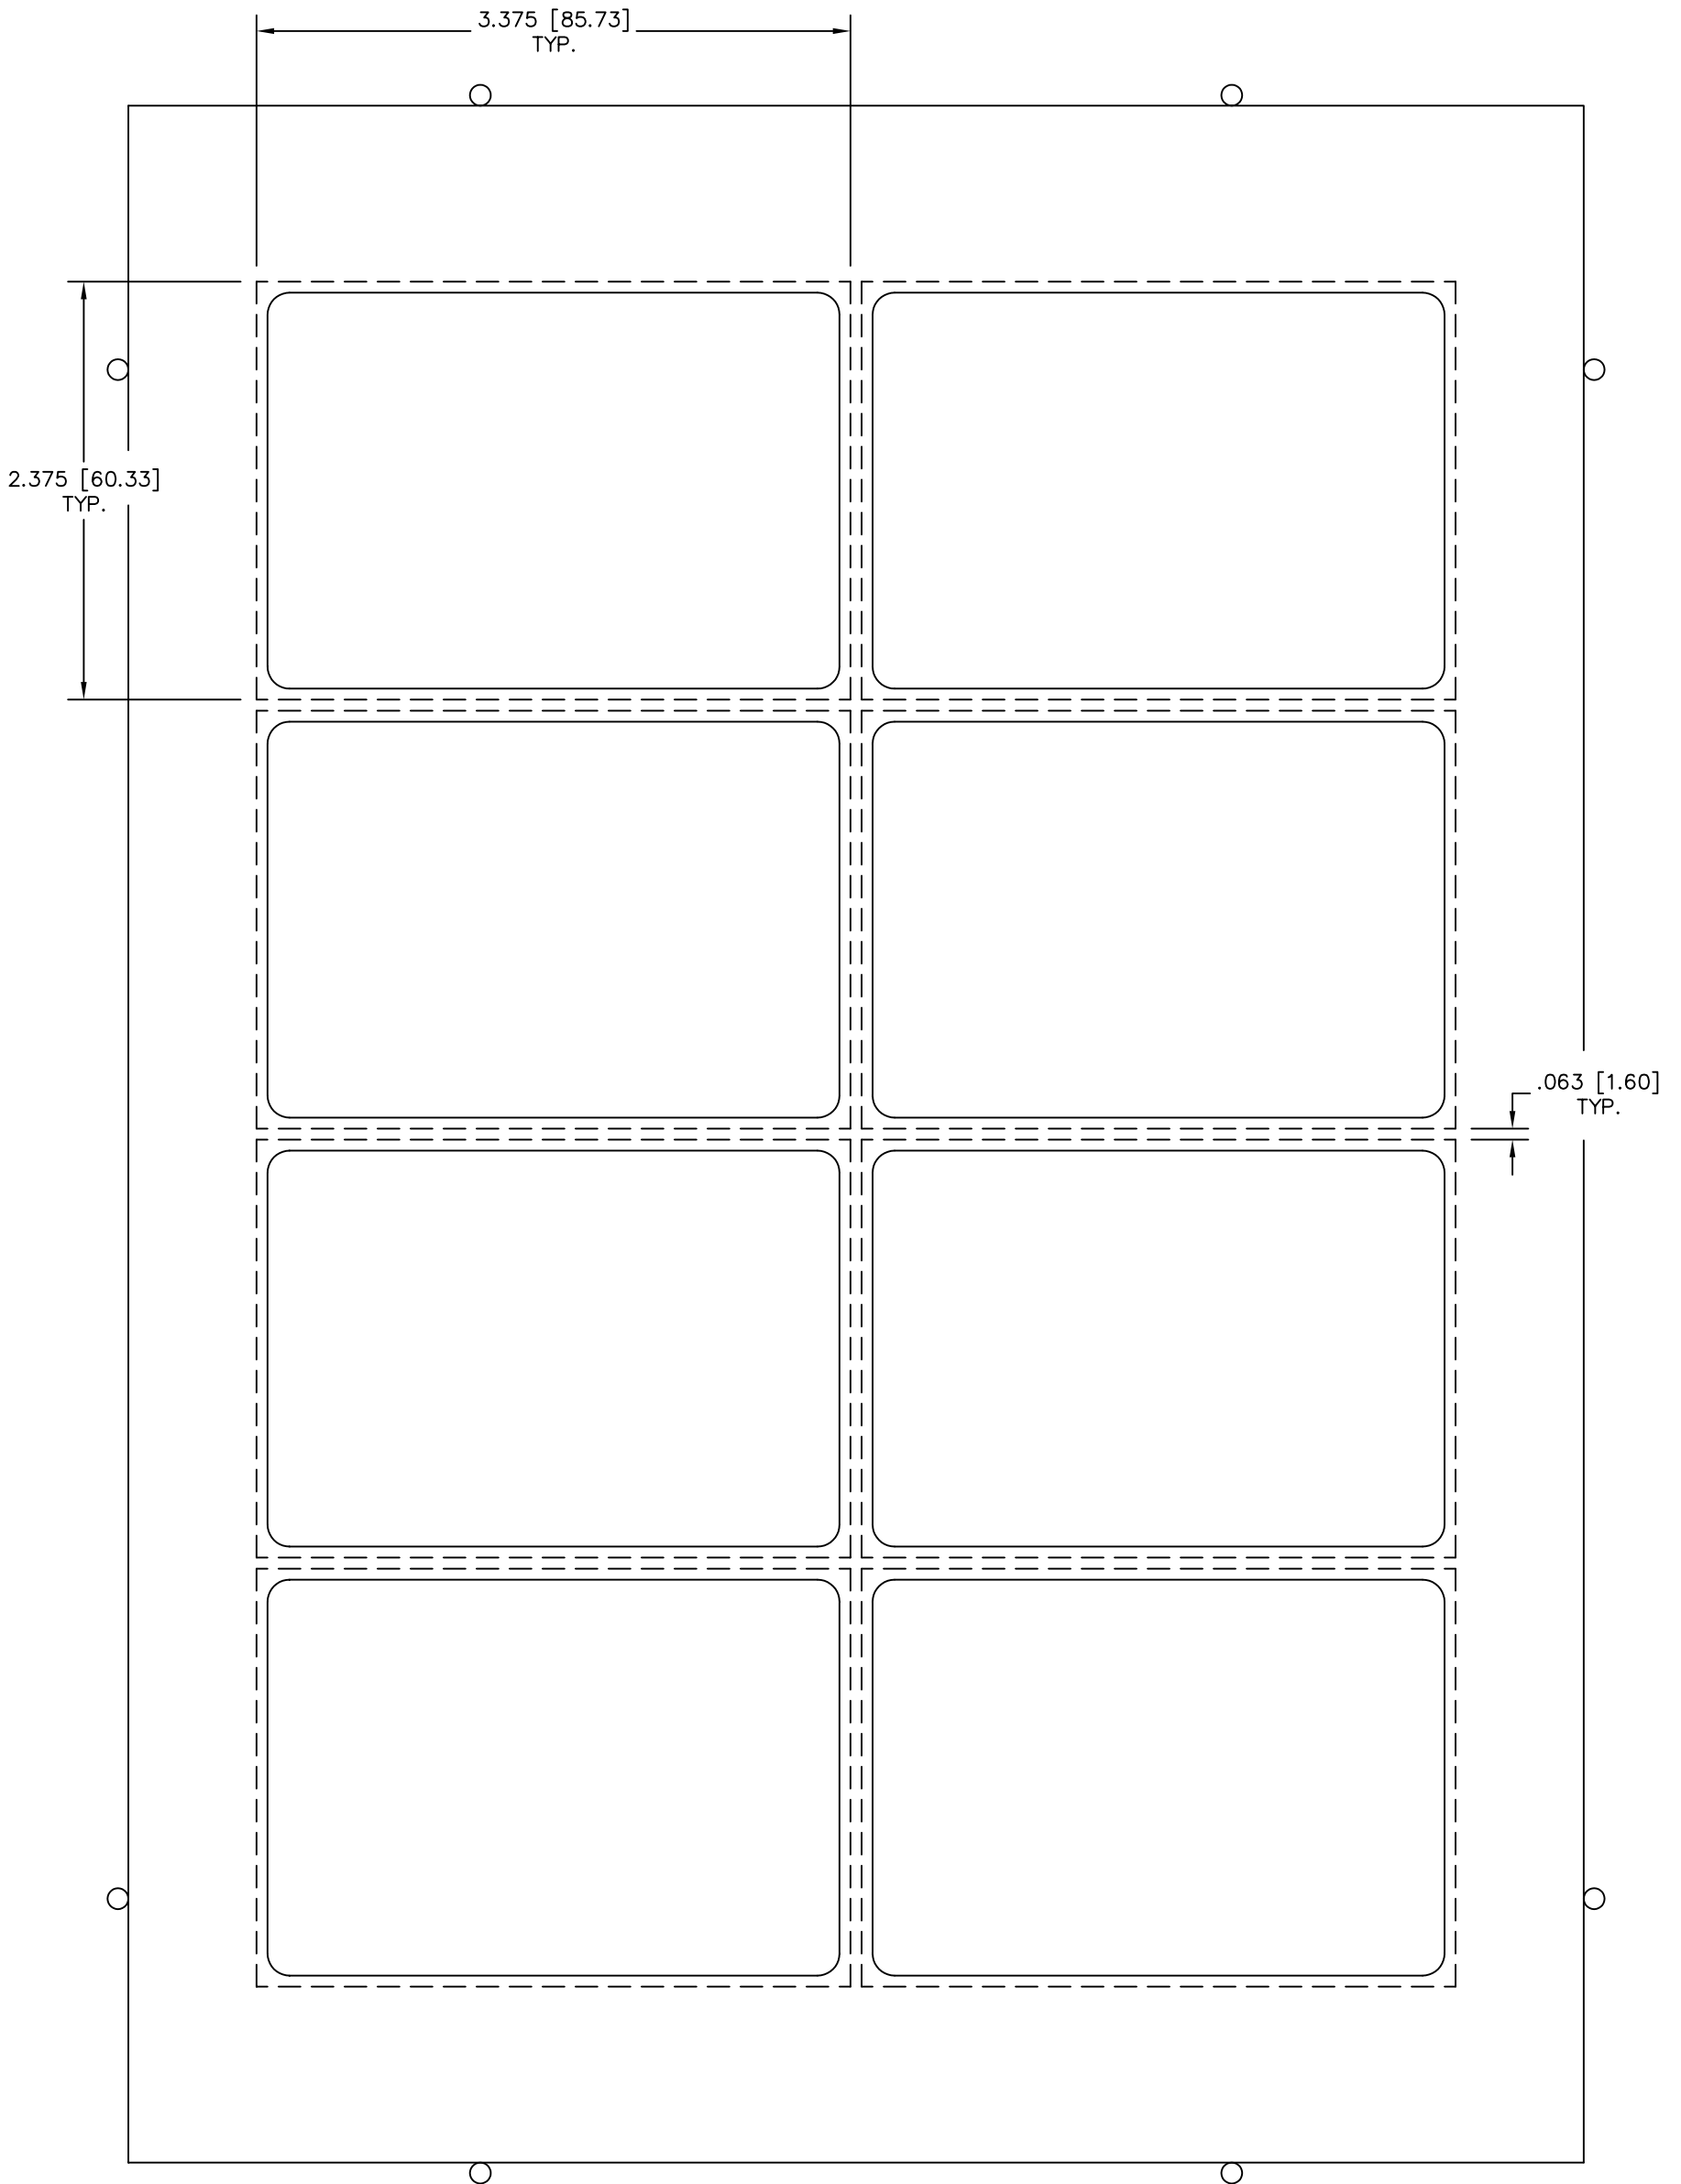

PAPER SIZE : A4 (210 x 297)
IMAGE SIZE : 2 3/8" x 3 3/8"(60.3 x 85.7)
DIE CUT SIZE : 2 1/4" x 3 1/4"(57.1 x 82.5)

www.GOiMARK.com
1-888-GOiMARK (888-464-6275)

Dashed Lines = Image Requirement
Solid Lines = Cut Lines

DIE VINYL PART NUMBER : DVPi2XA4003
DIE PART NUMBER : Pi2XA4003