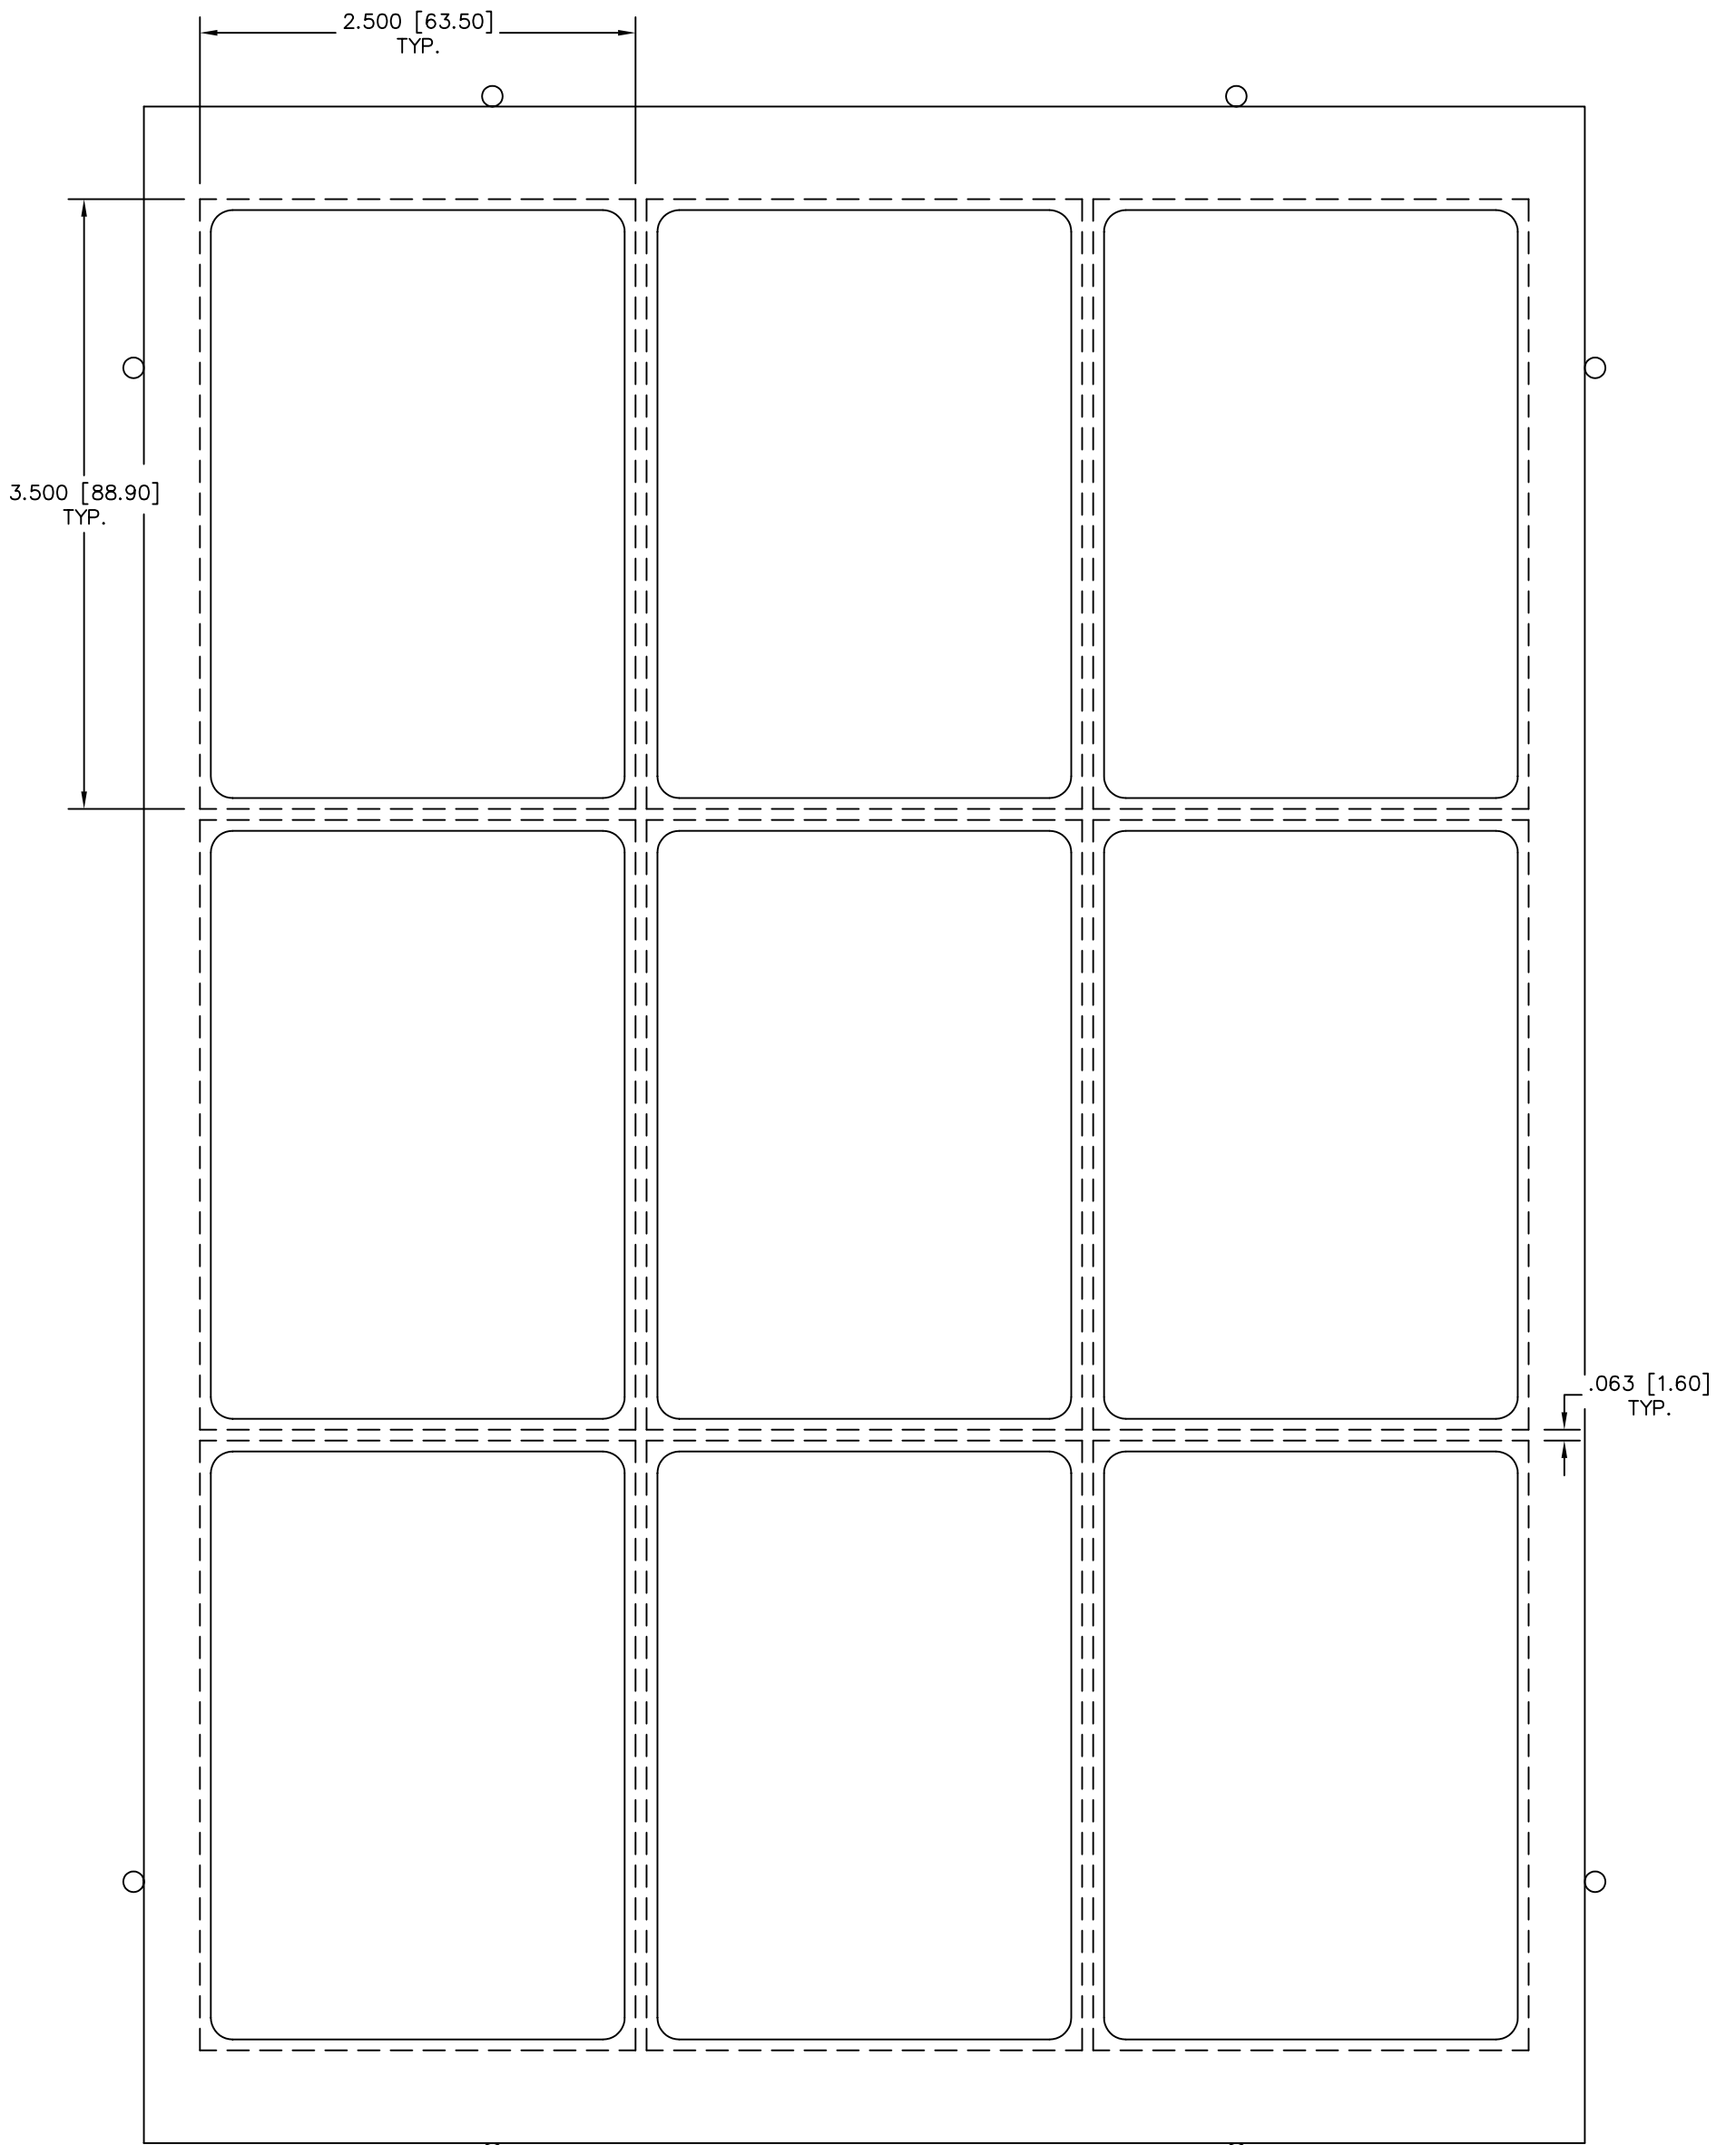

PAPER SIZE : A4 (210 x 297)
IMAGE SIZE : 3 1/2" x 2 1/2"(89 x 64)
DIE CUT SIZE : 3 3/8" x 2 3/8"(85.7 x 60.3)

www.GOiMARK.com
1-888-GOiMARK (888-464-6275)

Dashed Lines = Image Requirement
Solid Lines = Cut Lines

DIE VINYL PART NUMBER : DVPI2XA4002
DIE PART NUMBER : Pi2XA4002