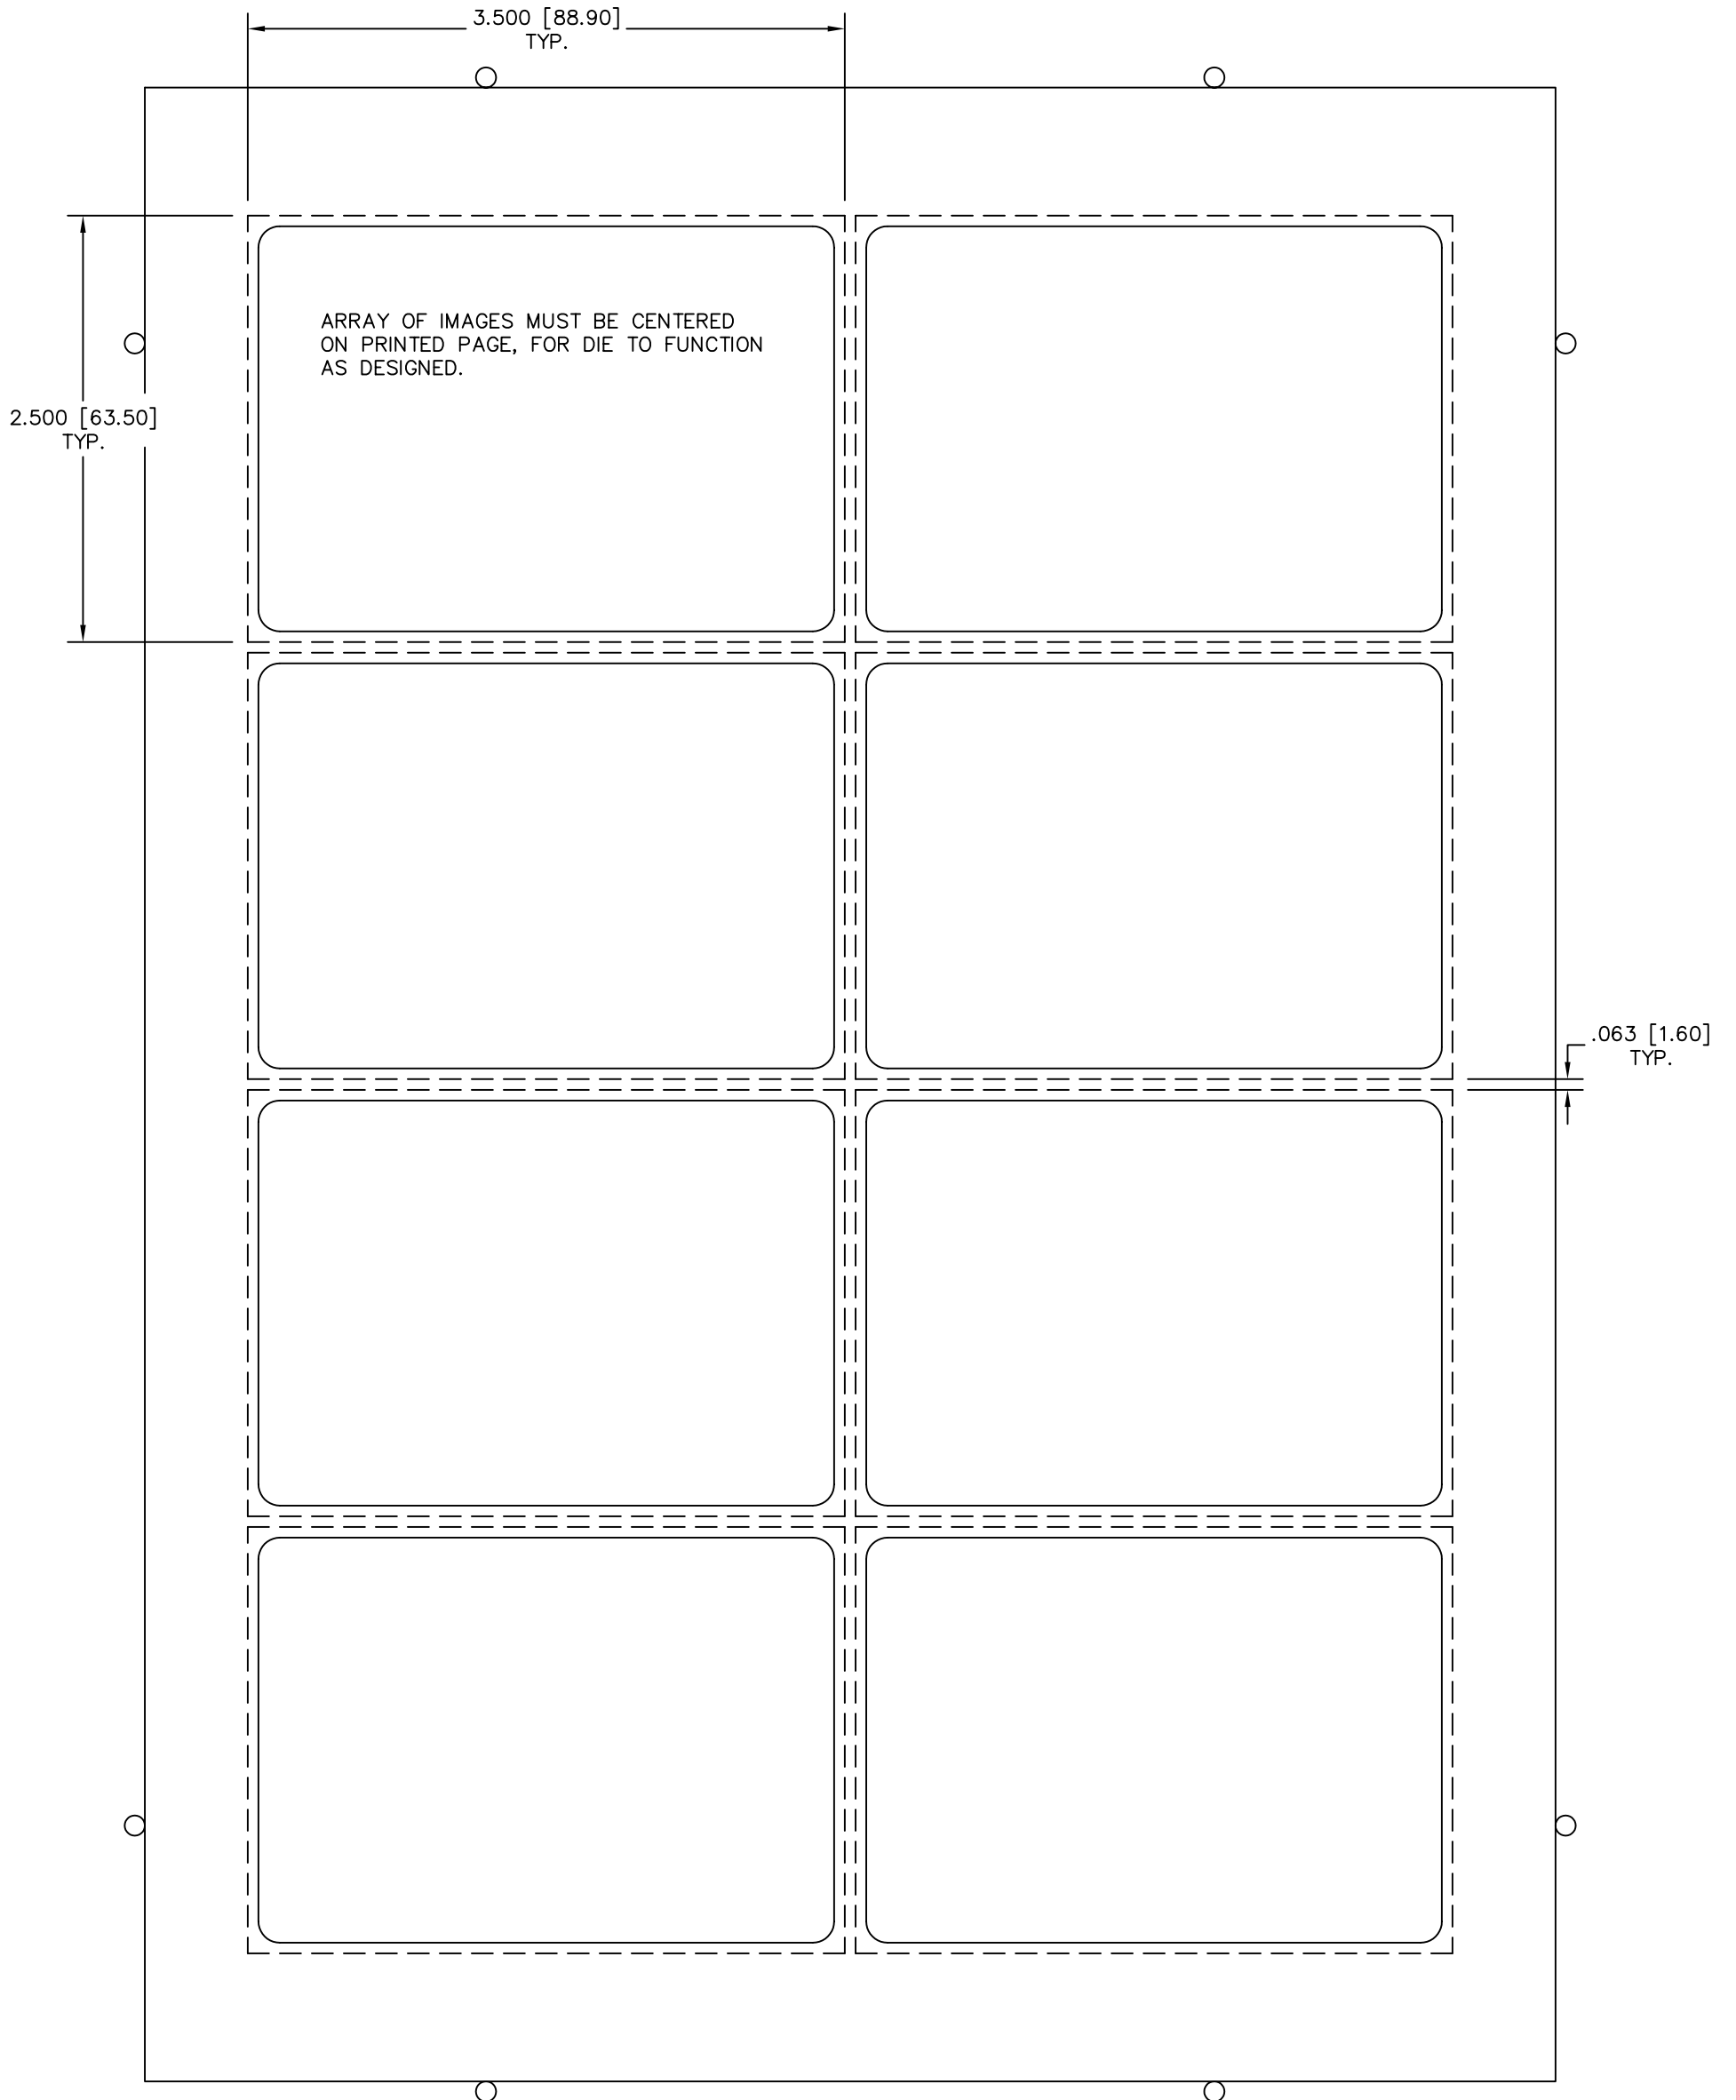

PAPER SIZE : A4 (210 x 297)
IMAGE SIZE : 2 1/2" x 3 1/2"(64 x 89)
DIE CUT SIZE : 2 3/8" x 3 3/8"(60.3 x 85.7)

www.GOiMARK.com
1-888-GOiMARK (888-464-6275)

Dashed Lines = Image Requirement
Solid Lines = Cut Lines

DIE VINYL PART NUMBER : DVPI2XA4001
DIE PART NUMBER : Pi2XA4001