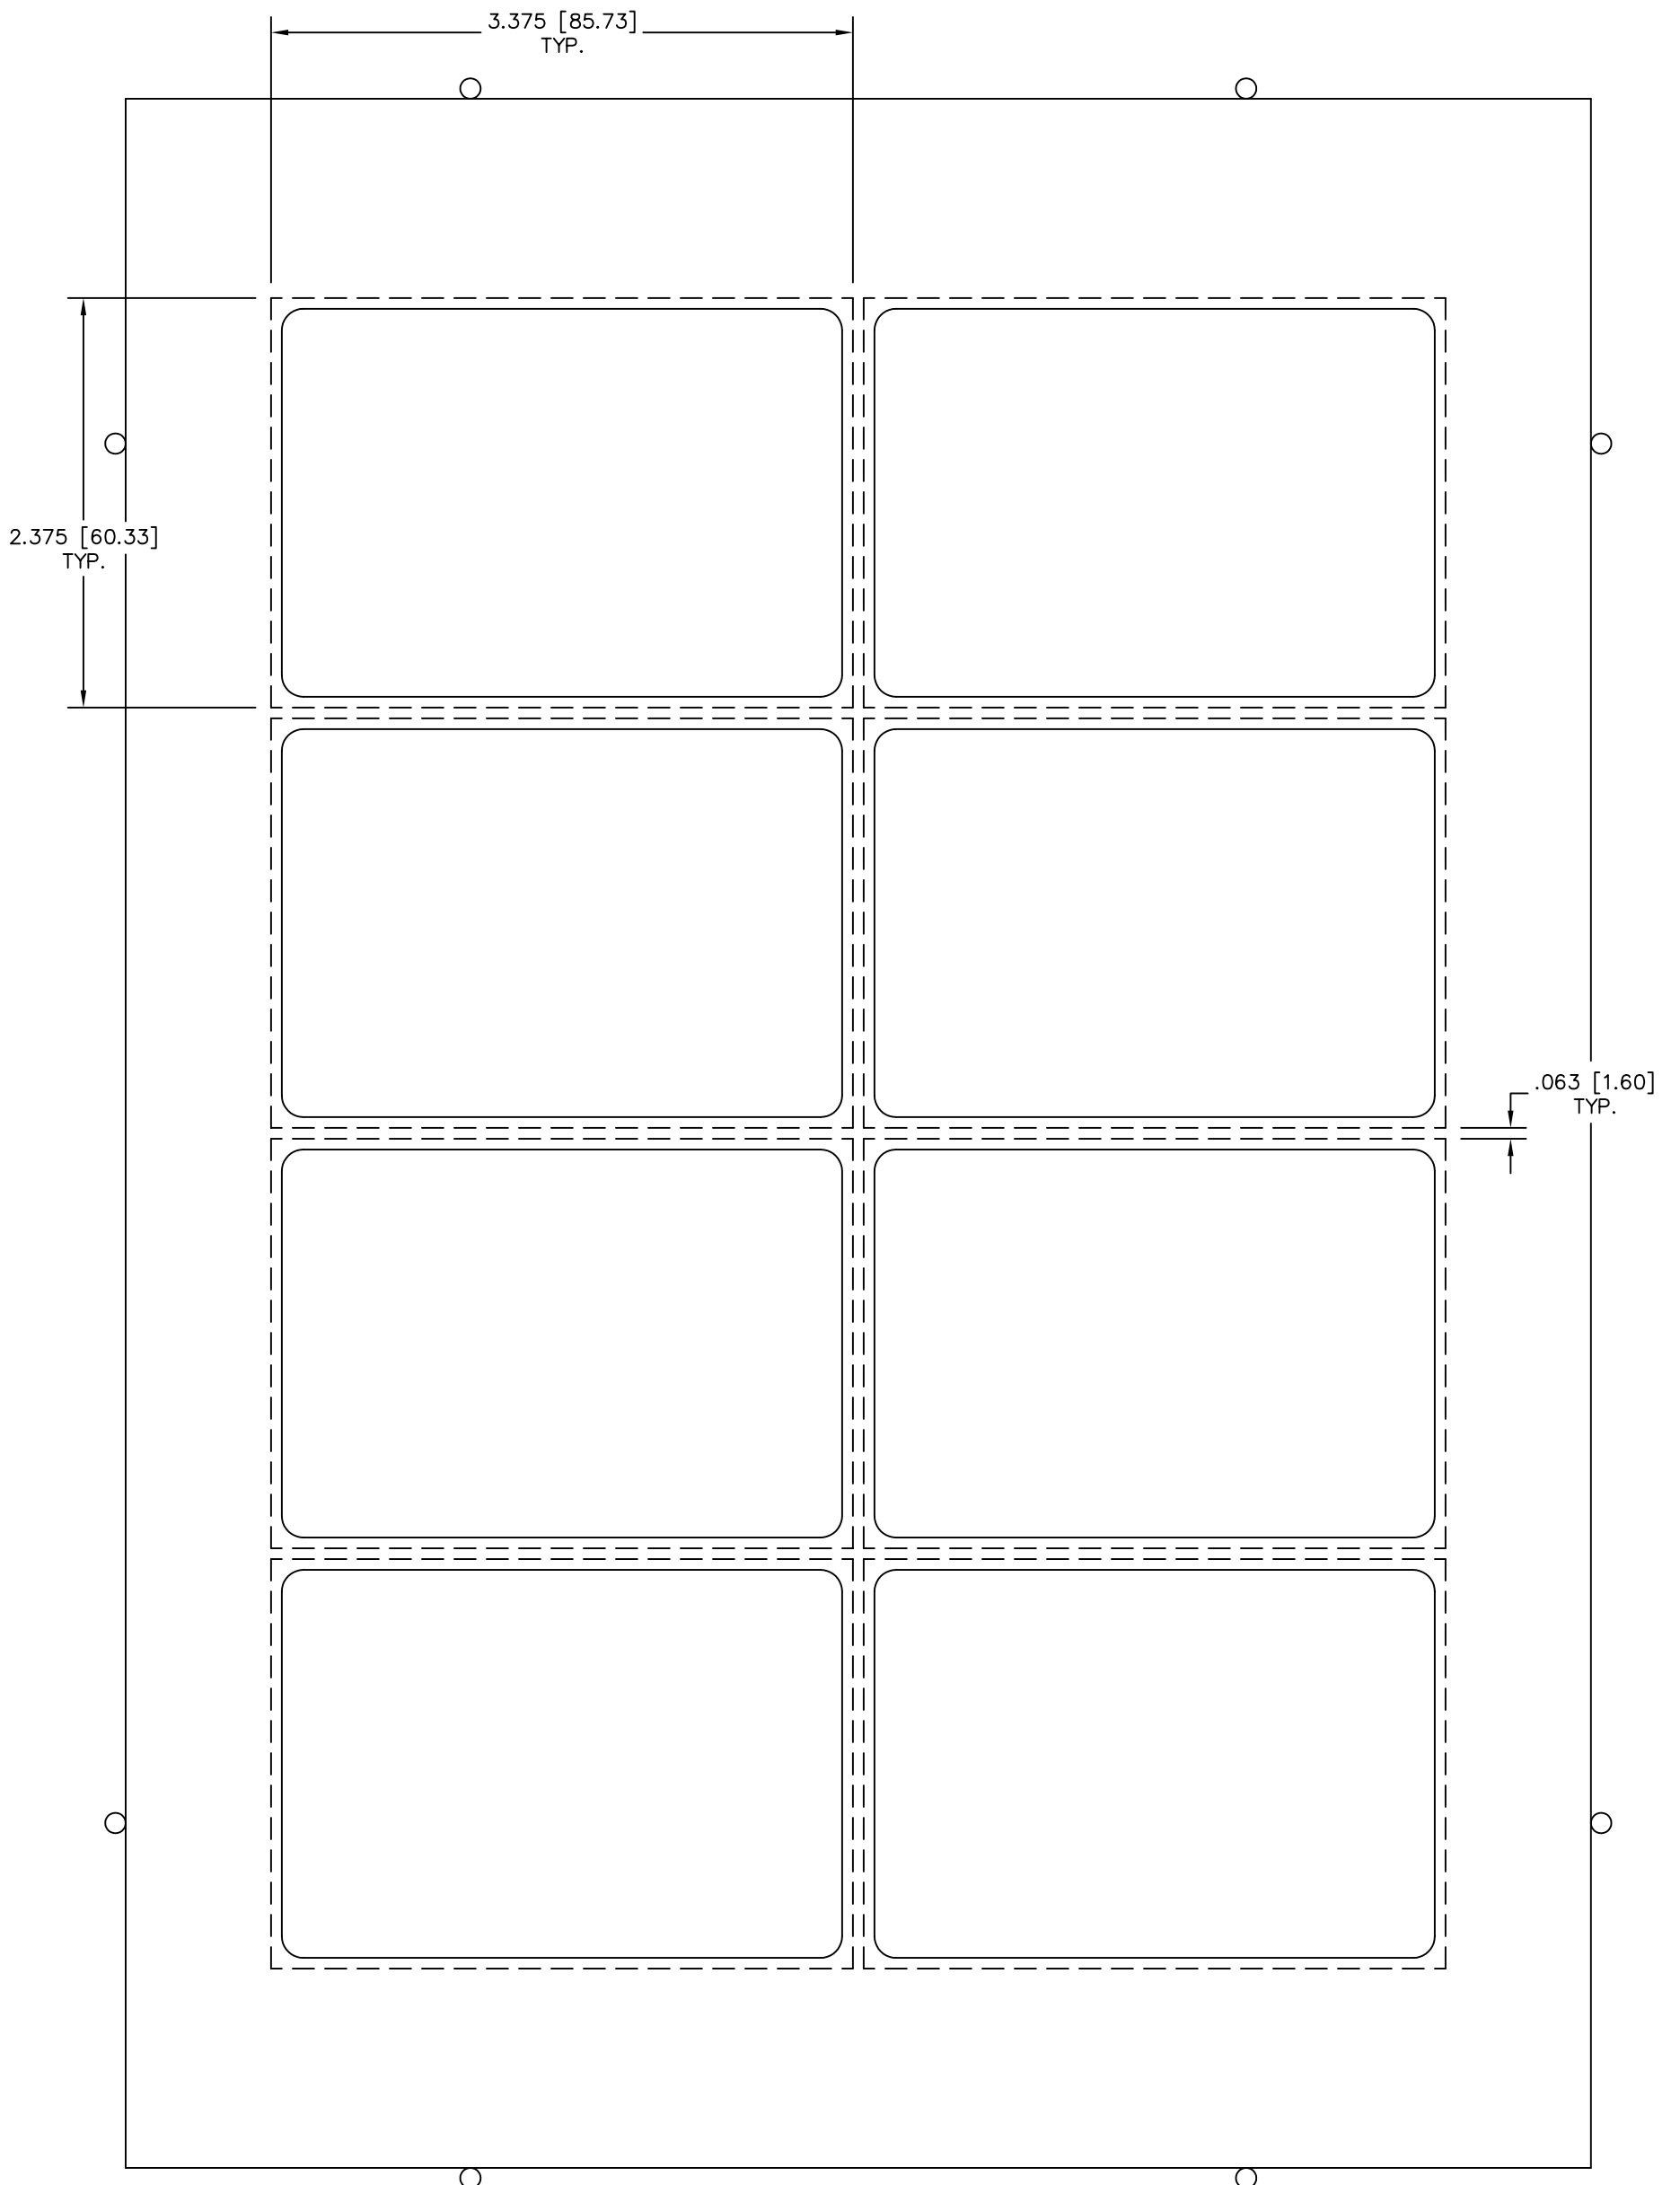

PAPER SIZE : 8 1/2" x 12"
IMAGE SIZE : 2 3/8" x 3 3/8"
DIE CUT SIZE : 2 1/4" x 3 1/4"

www.GOiMARK.com
1-888-GOiMARK (888-464-6275)

Dashed Lines = Image Requirement
Solid Lines = Cut Lines

DIE VINYL PART NUMBER : DVPI2X12003
DIE PART NUMBER : Pi2X12003