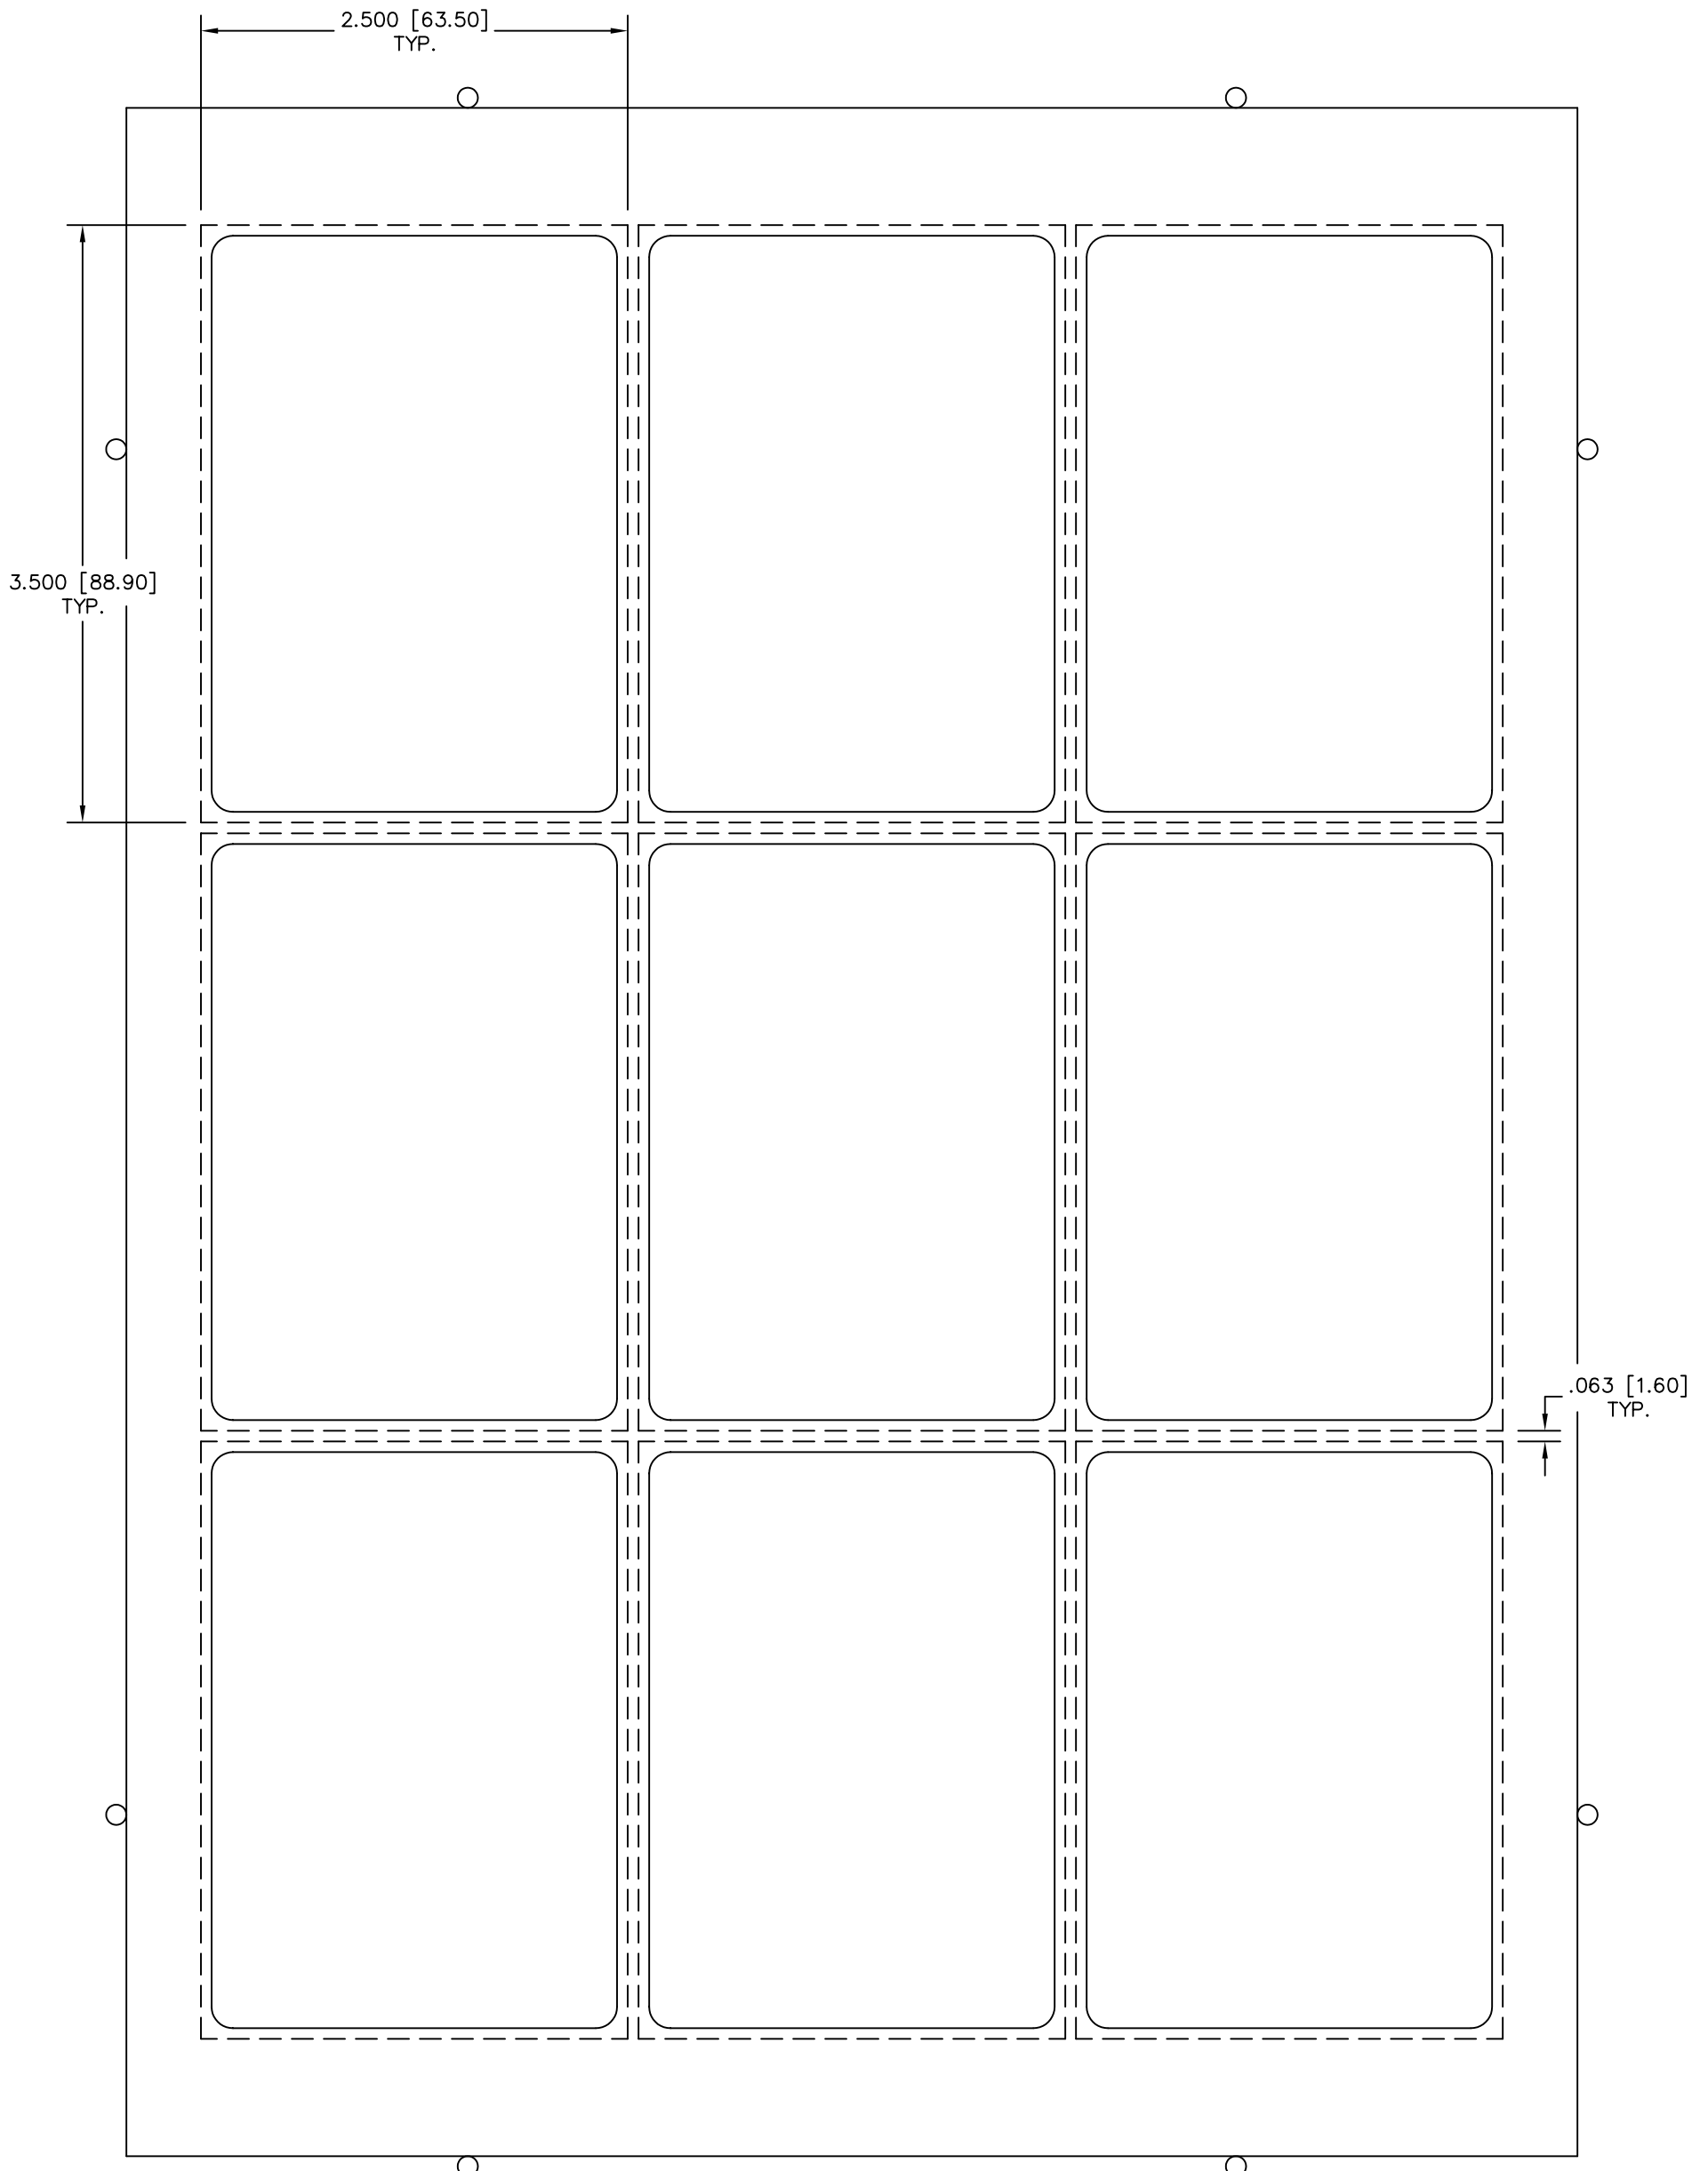

PAPER SIZE : 8 1/2" x 12"
IMAGE SIZE : 3 1/2" x 2 1/2"
DIE CUT SIZE : 3 3/8" x 2 3/8"

www.GOiMARK.com
1-888-GOiMARK (888-464-6275)

Dashed Lines = Image Requirement
Solid Lines = Cut Lines

DIE VINYL PART NUMBER : DVPI2X12002
DIE PART NUMBER : Pi2X12002