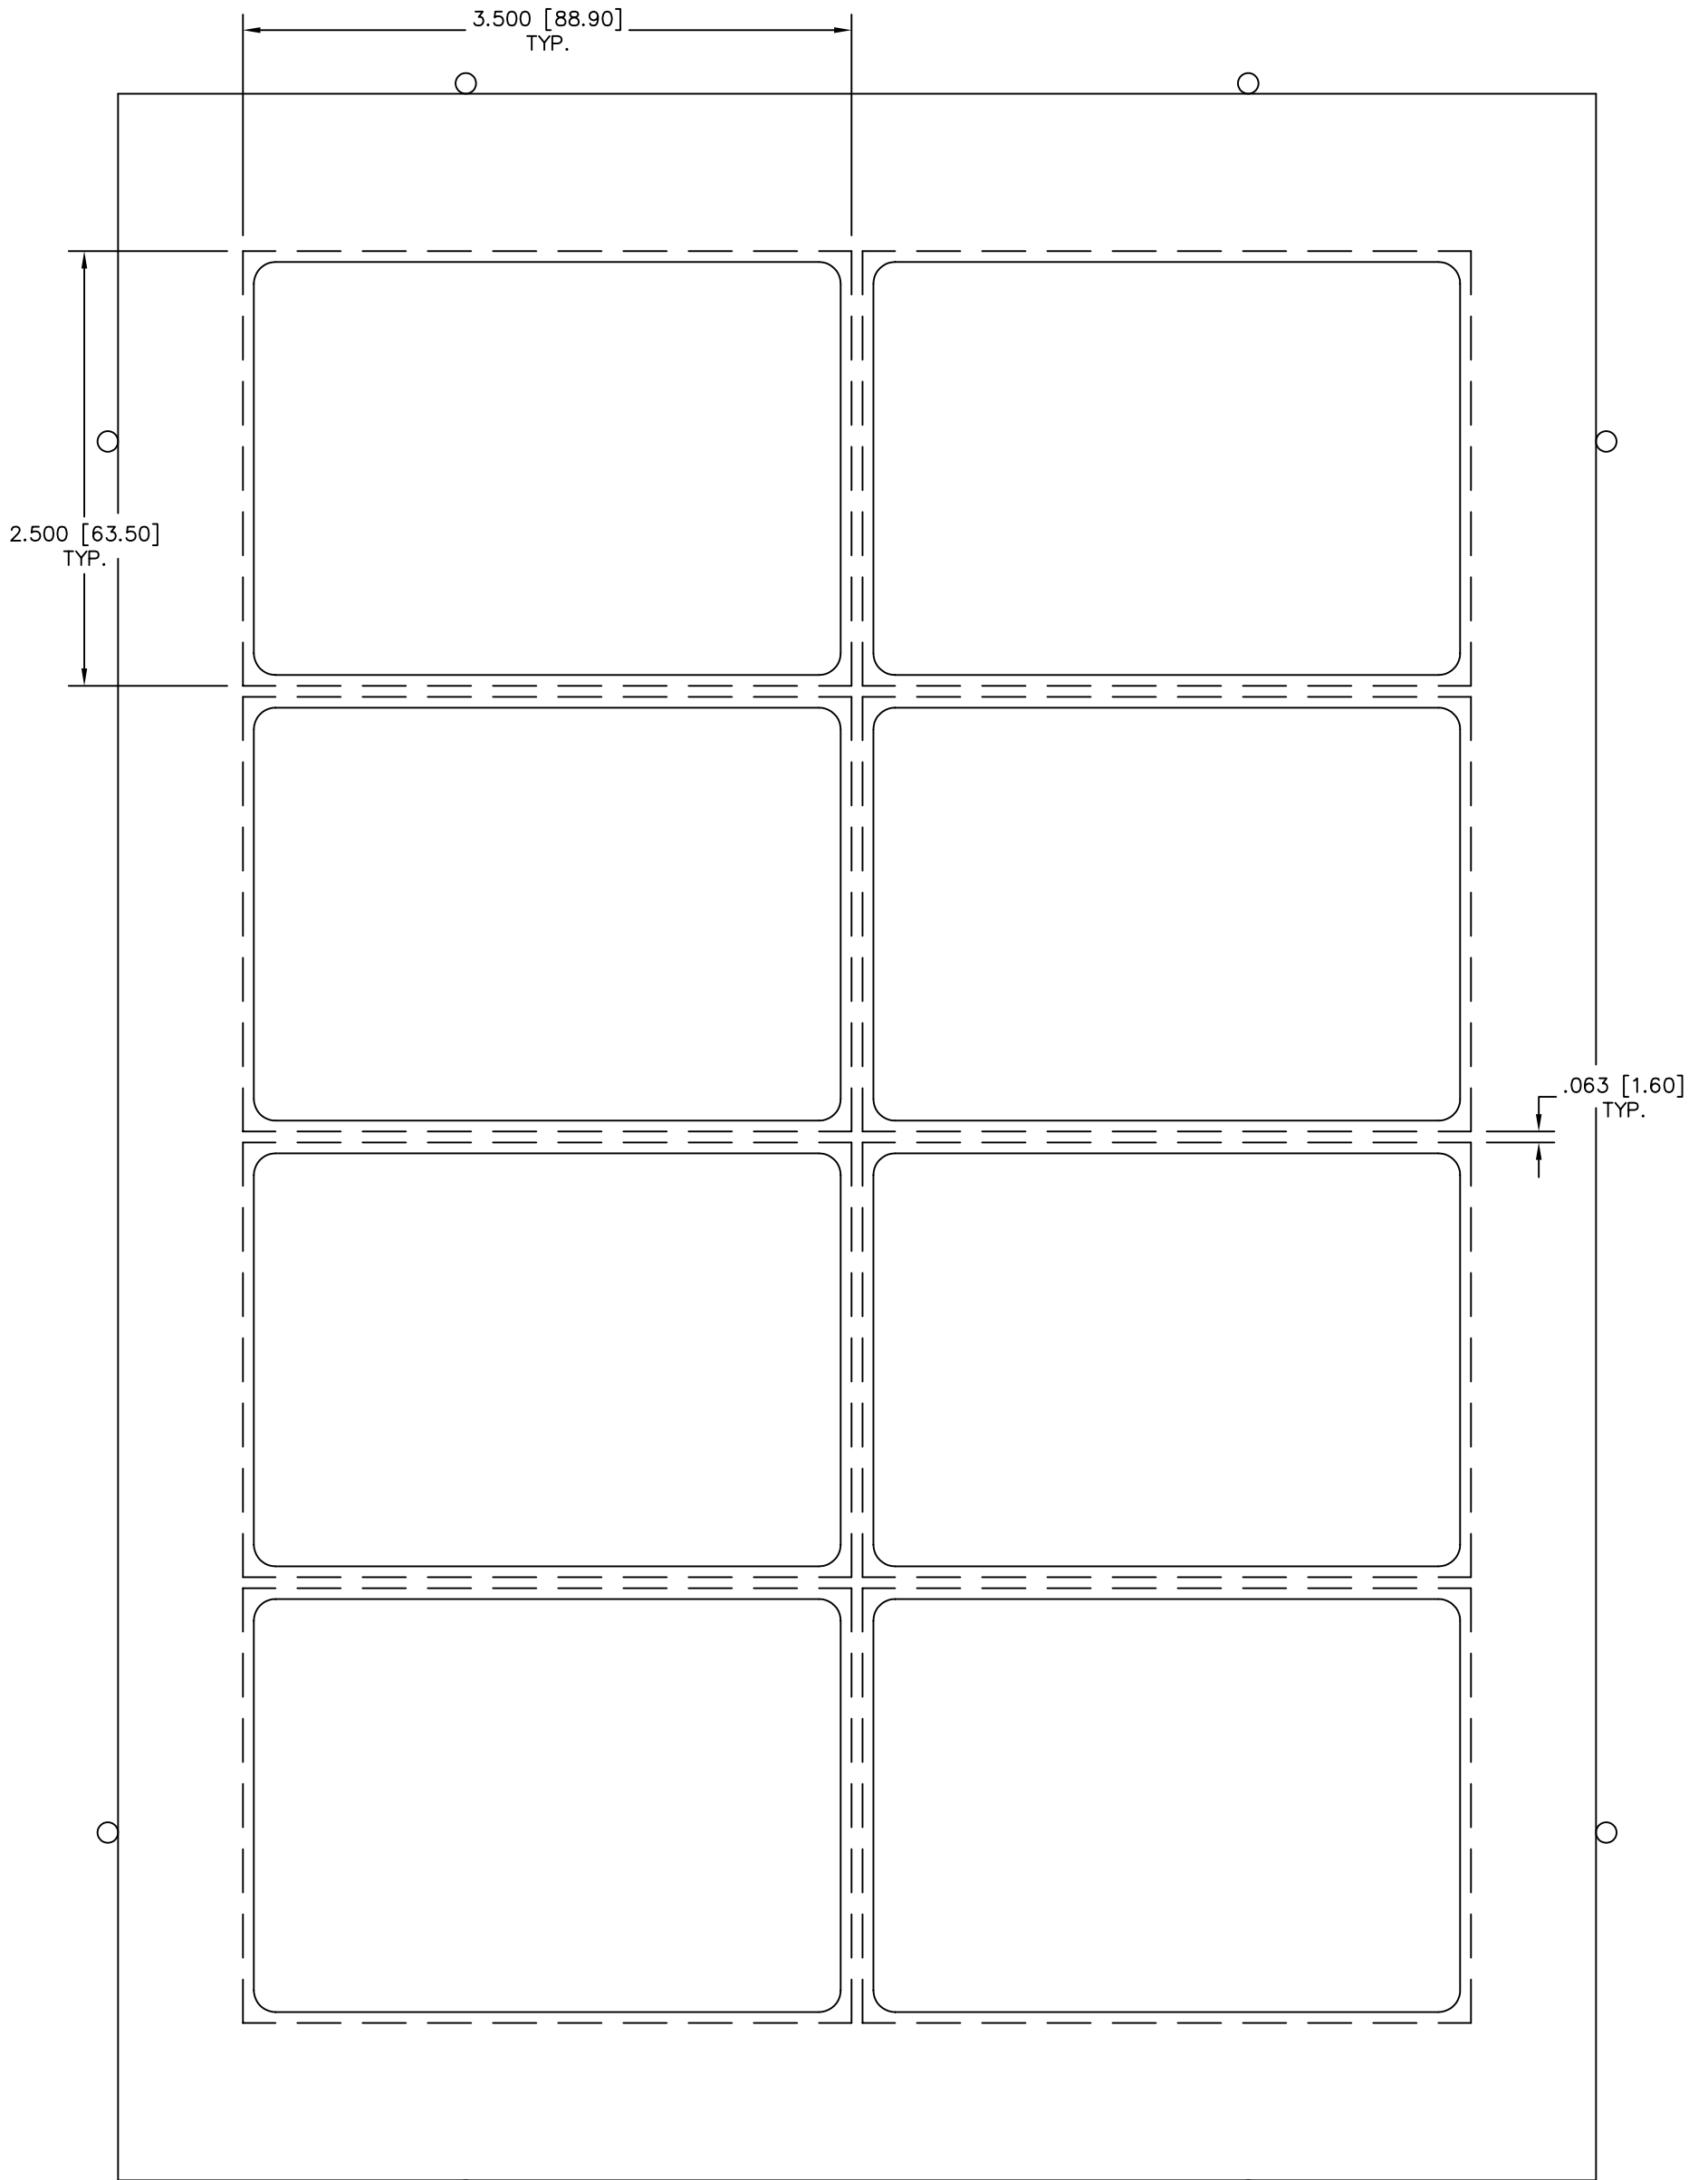

PAPER SIZE : 8 1/2" x 12"
IMAGE SIZE : 2 1/2" x 3 1/2"
DIE CUT SIZE : 2 3/8" x 3 3/8"

www.GOiMARK.com
1-888-GOiMARK (888-464-6275)

Dashed Lines = Image Requirement
Solid Lines = Cut Lines

DIE VINYL PART NUMBER : DVPi2X12001
DIE PART NUMBER : Pi2X12001