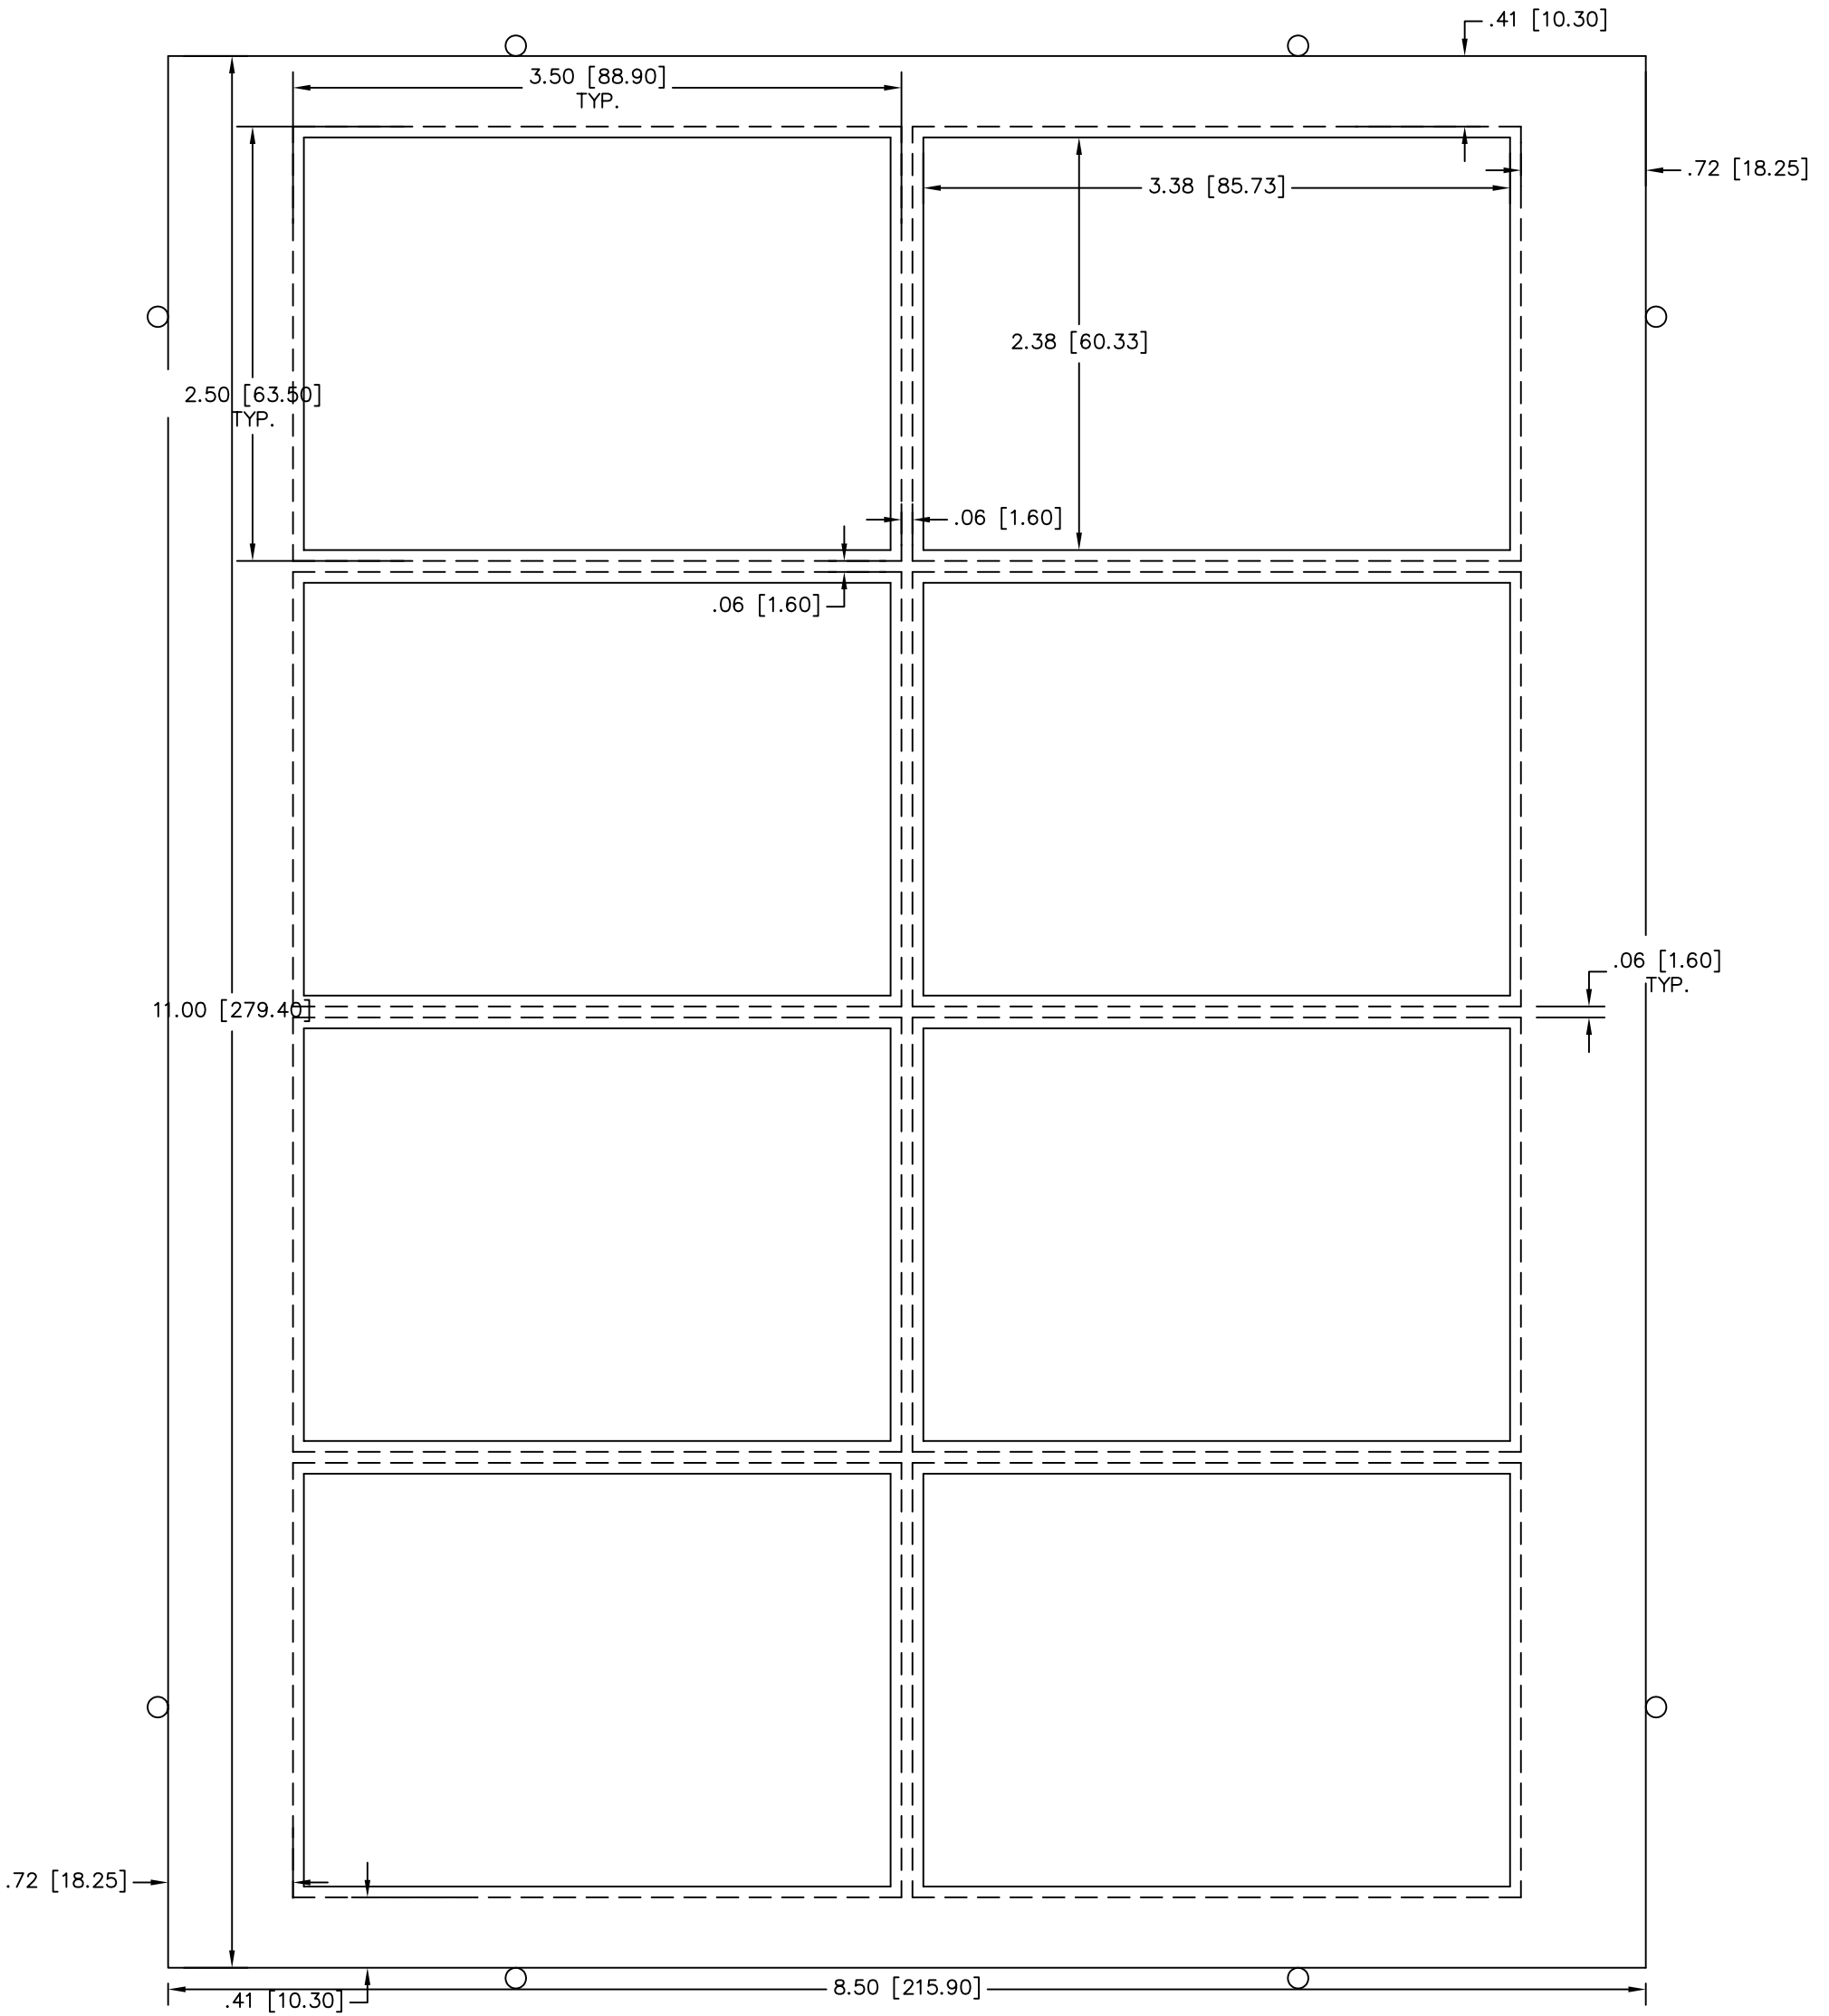

PAPER SIZE : 8 1/2" x 11"
IMAGE SIZE : 2 1/2" x 3 1/2"
DIE CUT SIZE : 2 3/8" x 3 3/8"

www.GOiMARK.com
1-888-GOiMARK (888-464-6275)

Dashed Lines = Image Requirement
Solid Lines = Cut Lines

DIE VINYL PART NUMBER : DVPI2X11014
DIE PART NUMBER : Pi2X11014