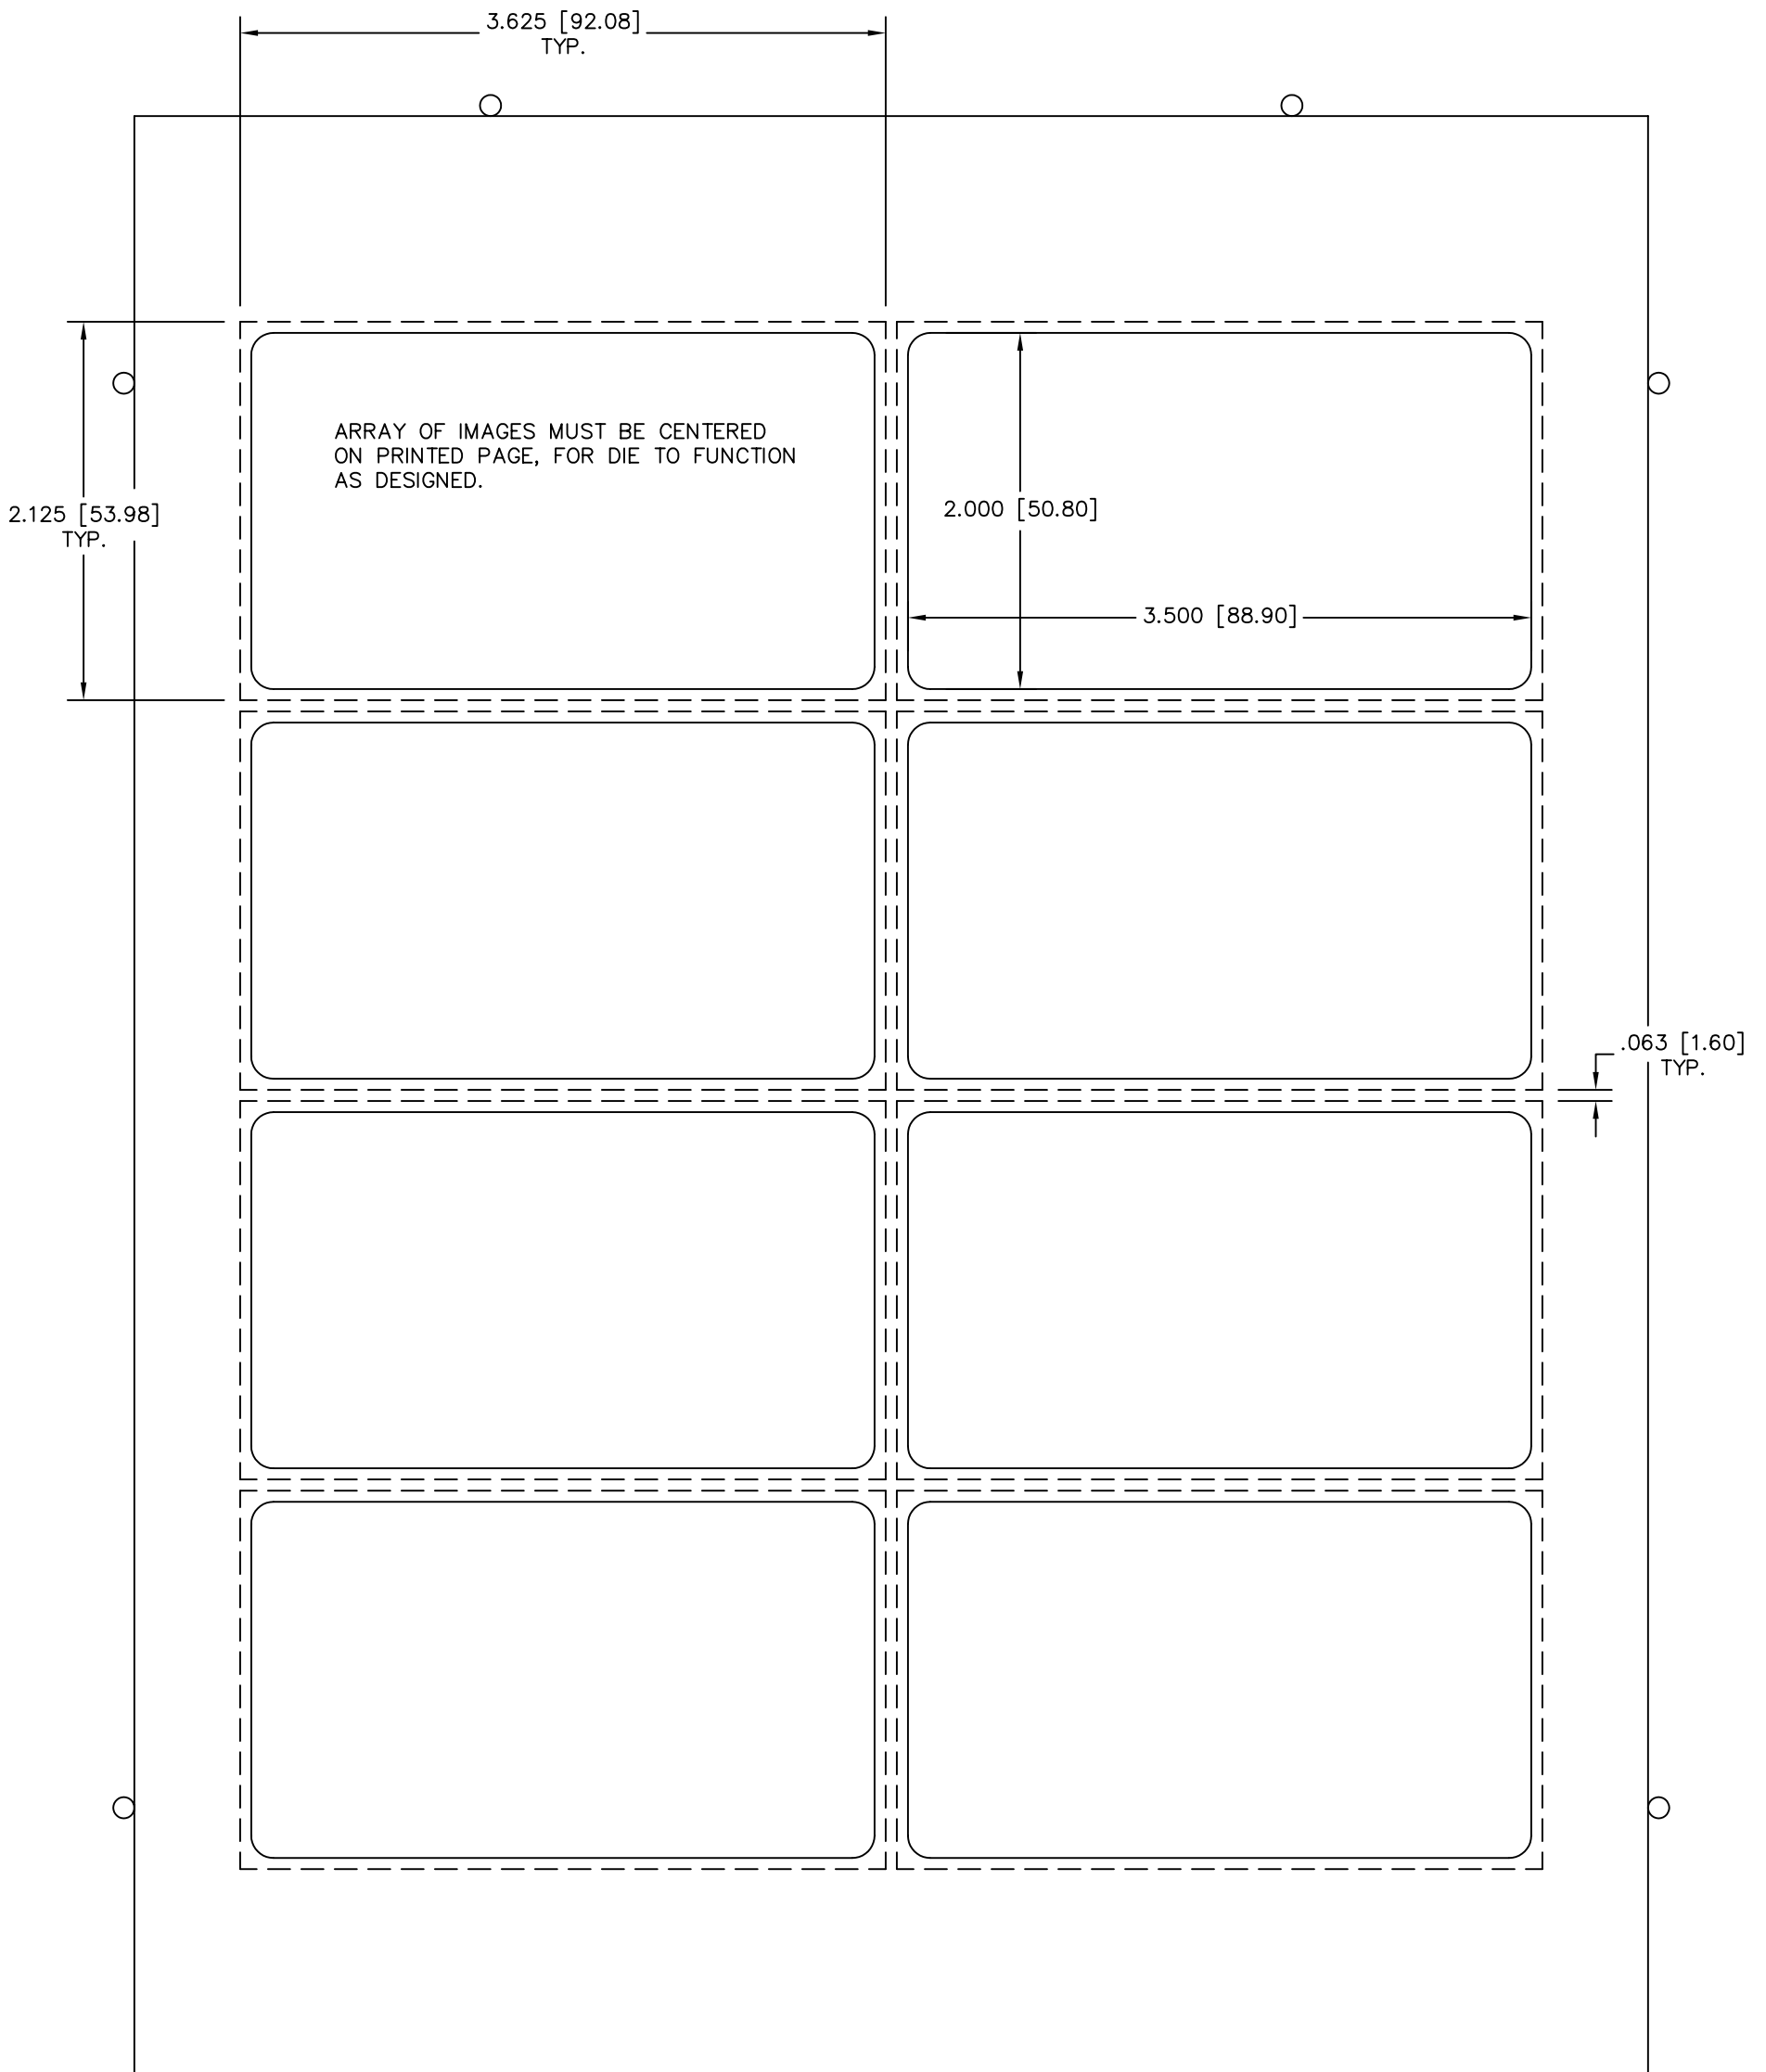

PAPER SIZE : 8 1/2" x 11"
IMAGE SIZE : 2 1/8" x 3 5/8"
DIE CUT SIZE : 2" x 3 1/2"

www.GOiMARK.com
1-888-GOiMARK (888-464-6275)

Dashed Lines = Image Requirement
Solid Lines = Cut Lines

DIE VINYL PART NUMBER : DVPI2X11011

DIE PART NUMBER : Pi2X11011