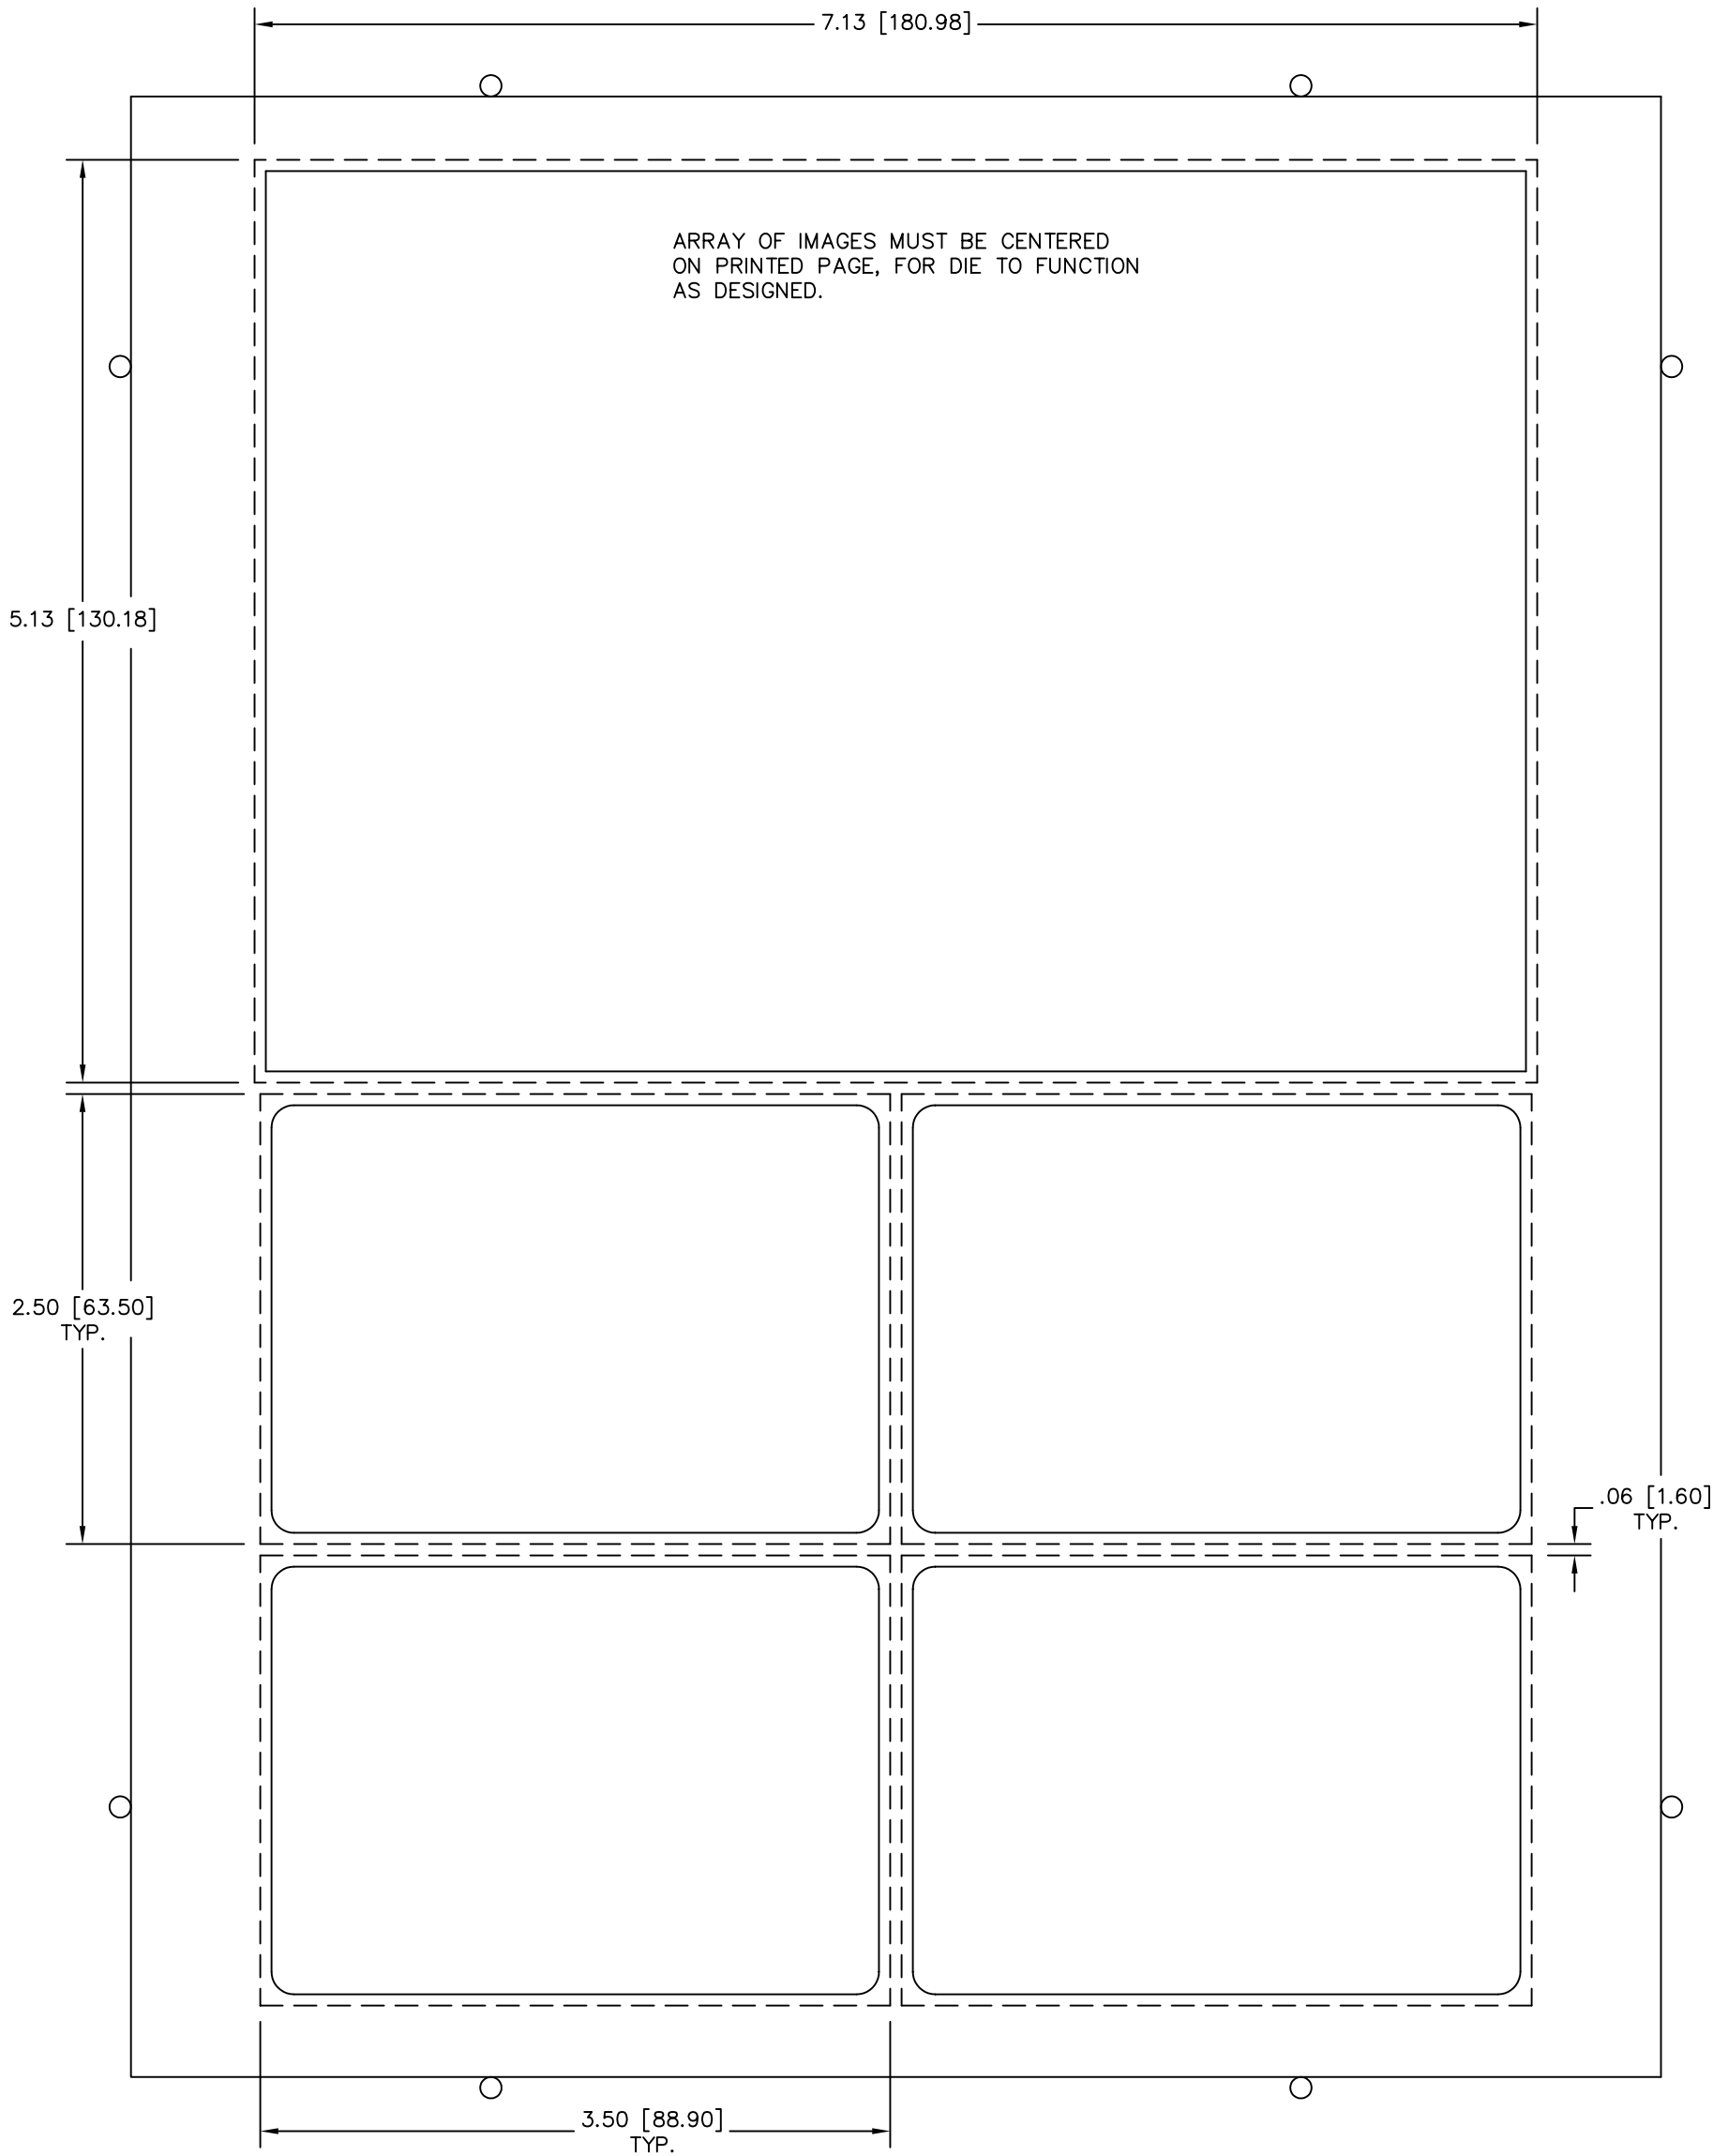

PAPER SIZE : 8 1/2" x 11"
IMAGE SIZE : 2 1/2" x 3 1/2" and 5 1/8" x 7 1/8"
DIE CUT SIZE : 2 3/8" x 3 3/8" and 5" x 7"

www.GOiMARK.com
1-888-GOiMARK (888-464-6275)

Dashed Lines = Image Requirement
Solid Lines = Cut Lines

DIE VINYL PART NUMBER : DVPI2X11010
DIE PART NUMBER : Pi2X11010