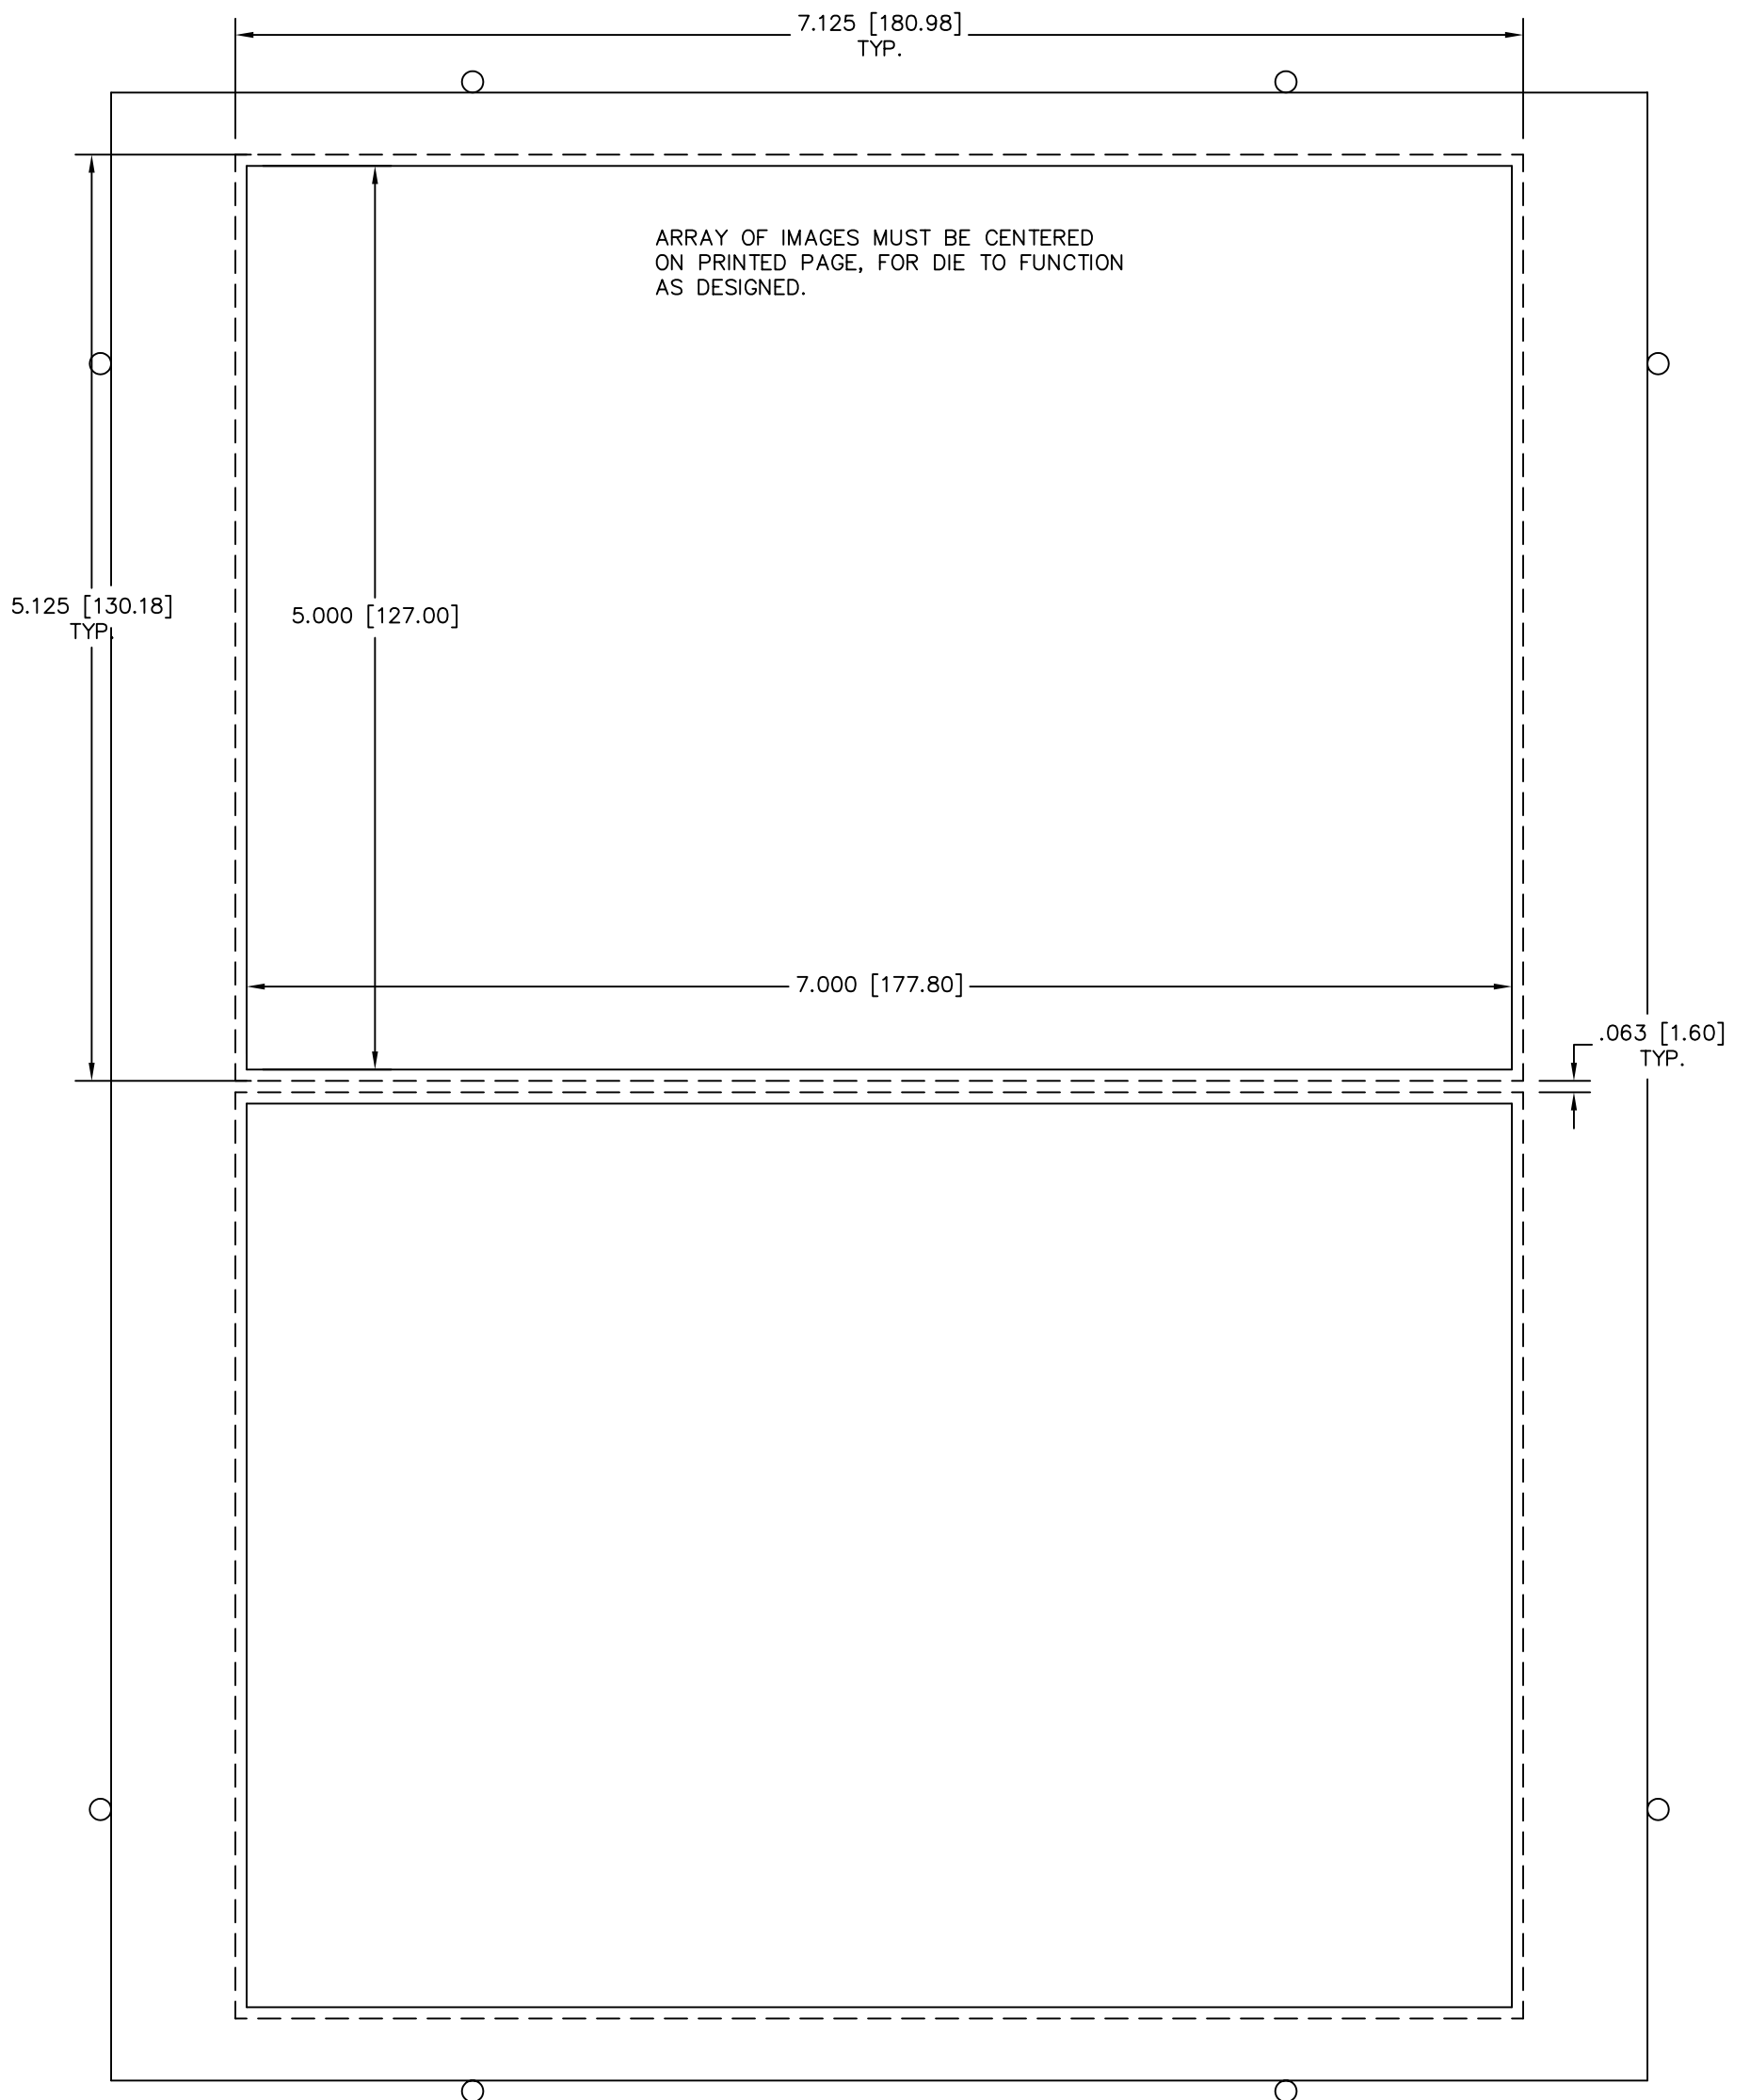

PAPER SIZE : 8 1/2" x 11"
IMAGE SIZE : 5 1/8" x 7 1/8"
DIE CUT SIZE : 5" x 7"

www.GOiMARK.com
1-888-GOiMARK (888-464-6275)

Dashed Lines = Image Requirement
Solid Lines = Cut Lines

DIE VINYL PART NUMBER : DVPi2X11007
DIE PART NUMBER : Pi2X11007