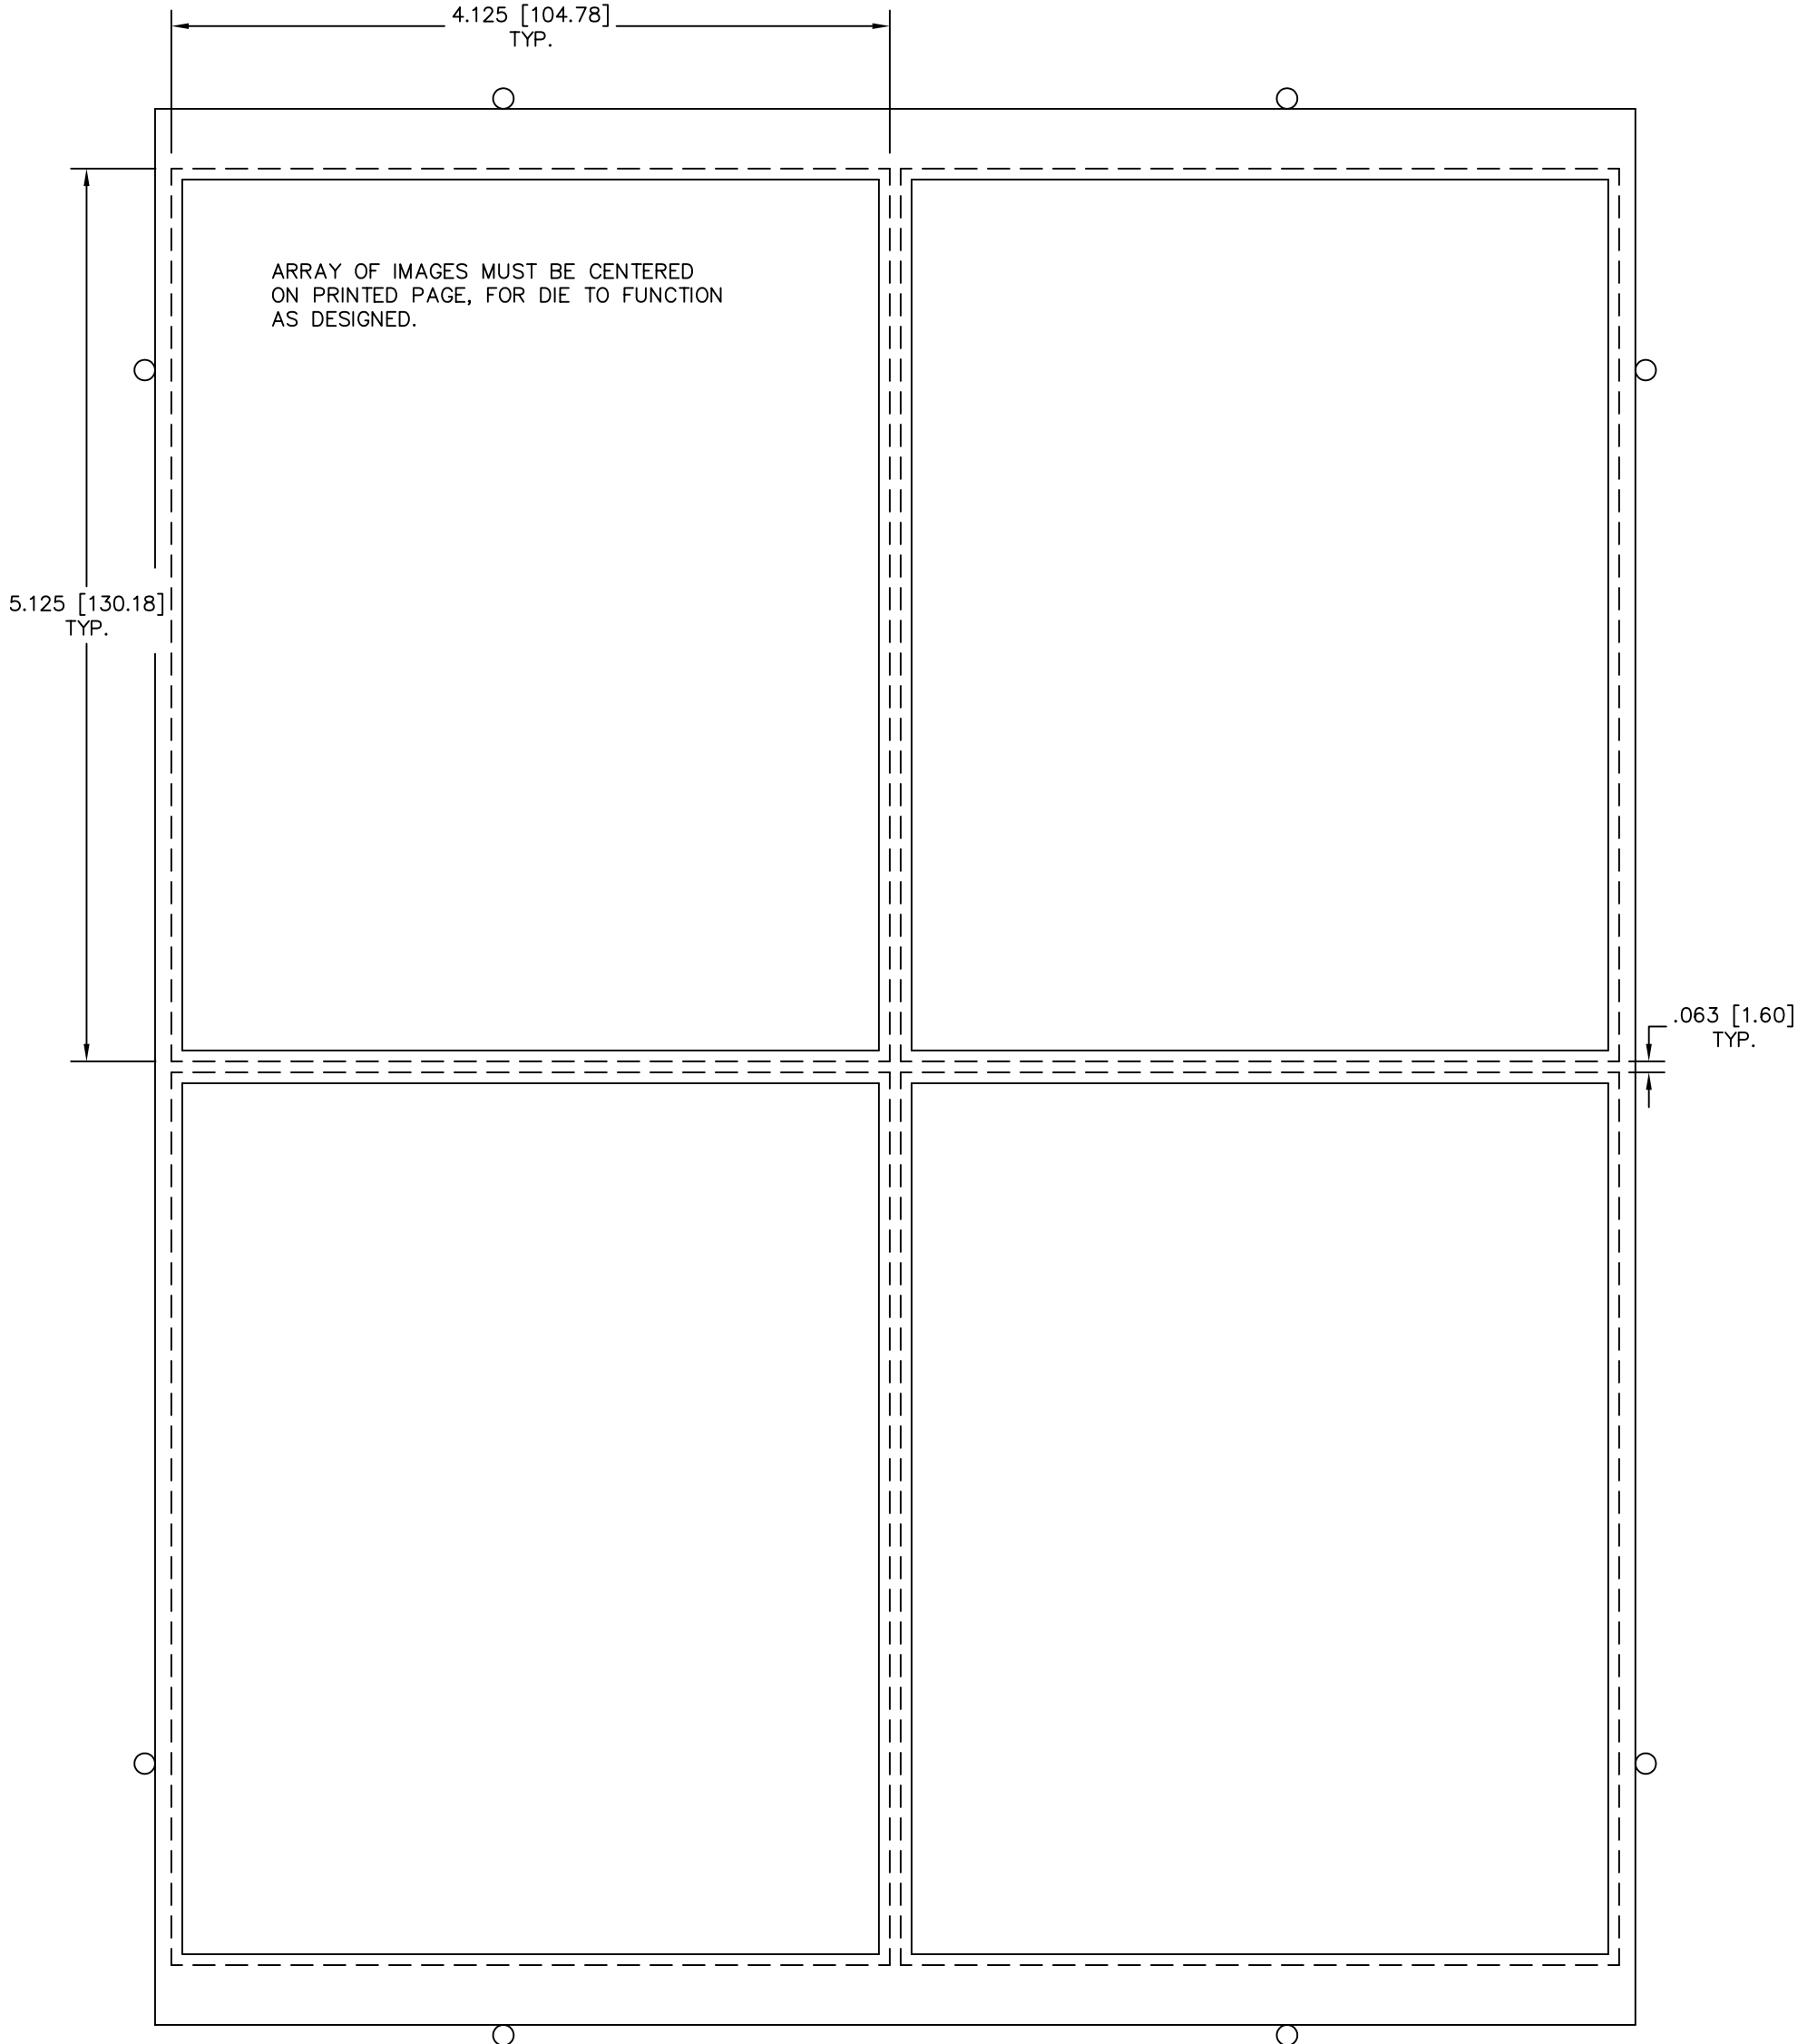

PAPER SIZE : 8 1/2" x 11"
IMAGE SIZE : 4 1/8" x 5 1/8"
DIE CUT SIZE : 4" x 5"

www.GOiMARK.com
1-888-GOiMARK (888-464-6275)

Dashed Lines = Image Requirement
Solid Lines = Cut Lines

DIE VINYL PART NUMBER : DVPI2X11006
DIE PART NUMBER : Pi2X11006