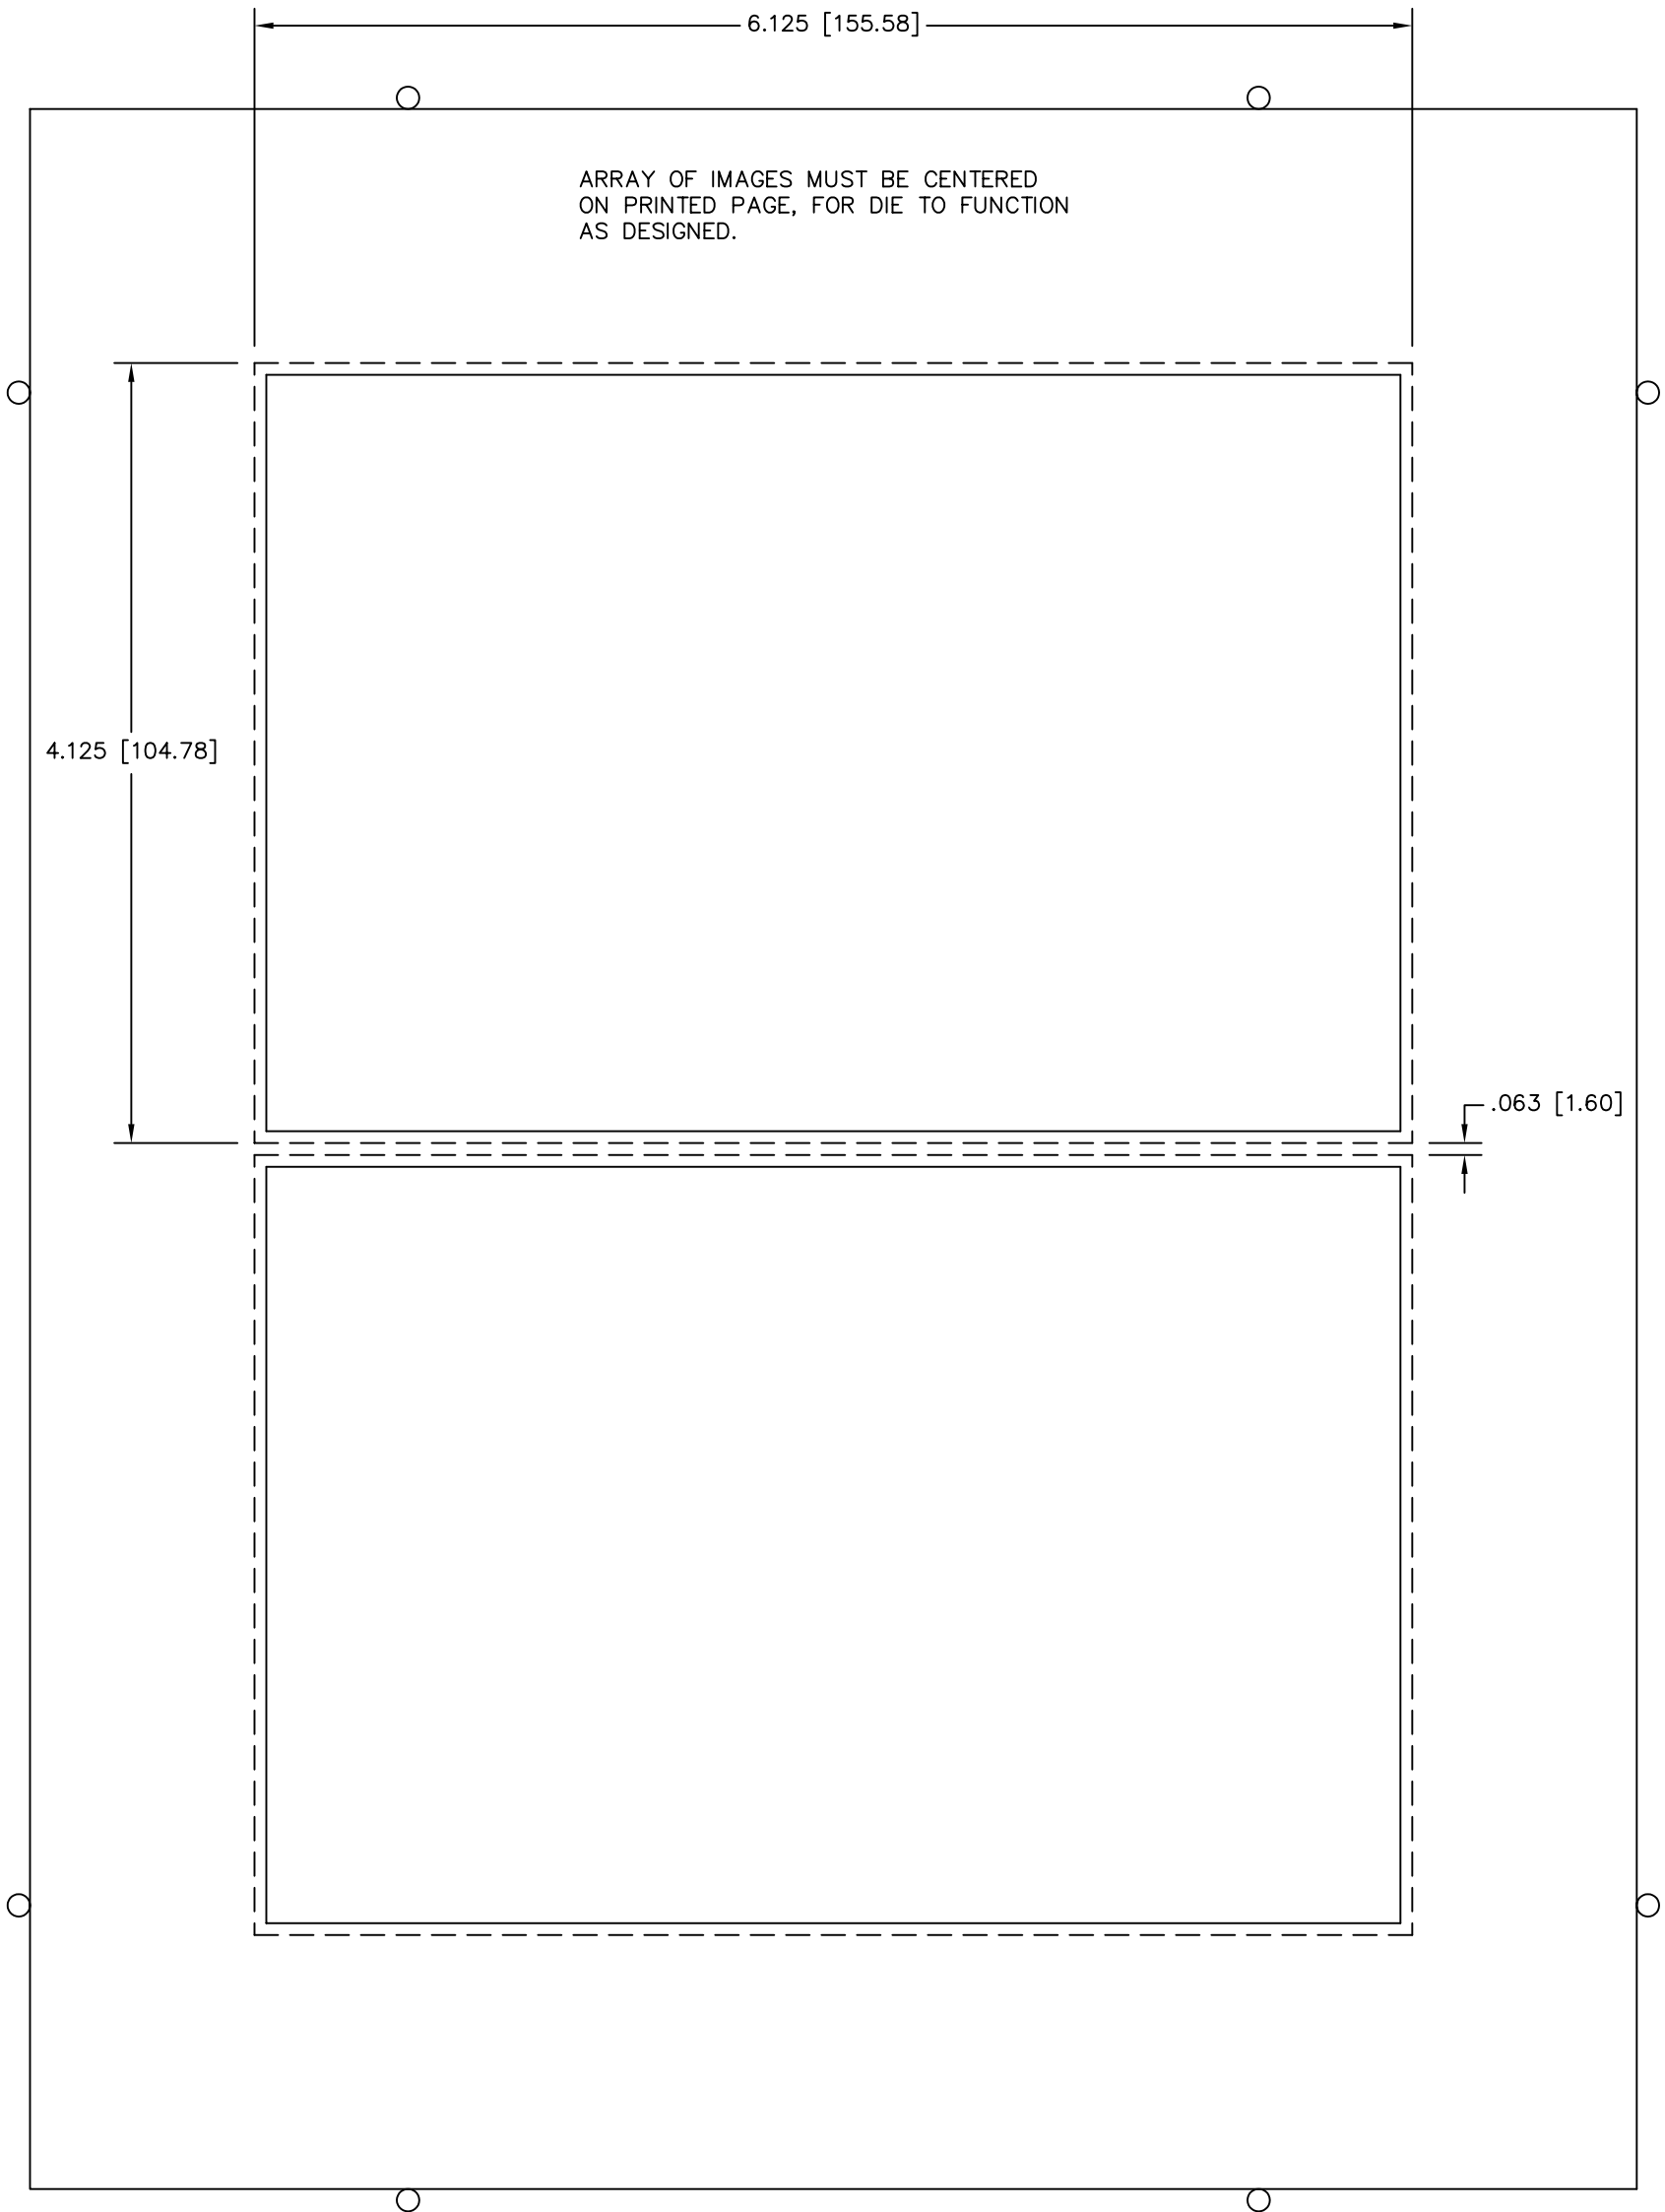

PAPER SIZE : 8 1/2" x 11"
IMAGE SIZE : 4 1/8" x 6 1/8"
DIE CUT SIZE : 4" x 6"

www.GOIMARK.com
1-888-GOIMARK (888-464-6275)

Dashed Lines = Image Requirement
Solid Lines = Cut Lines

DIE VINYL PART NUMBER : DVPI2X11005
DIE PART NUMBER : Pi2X11005