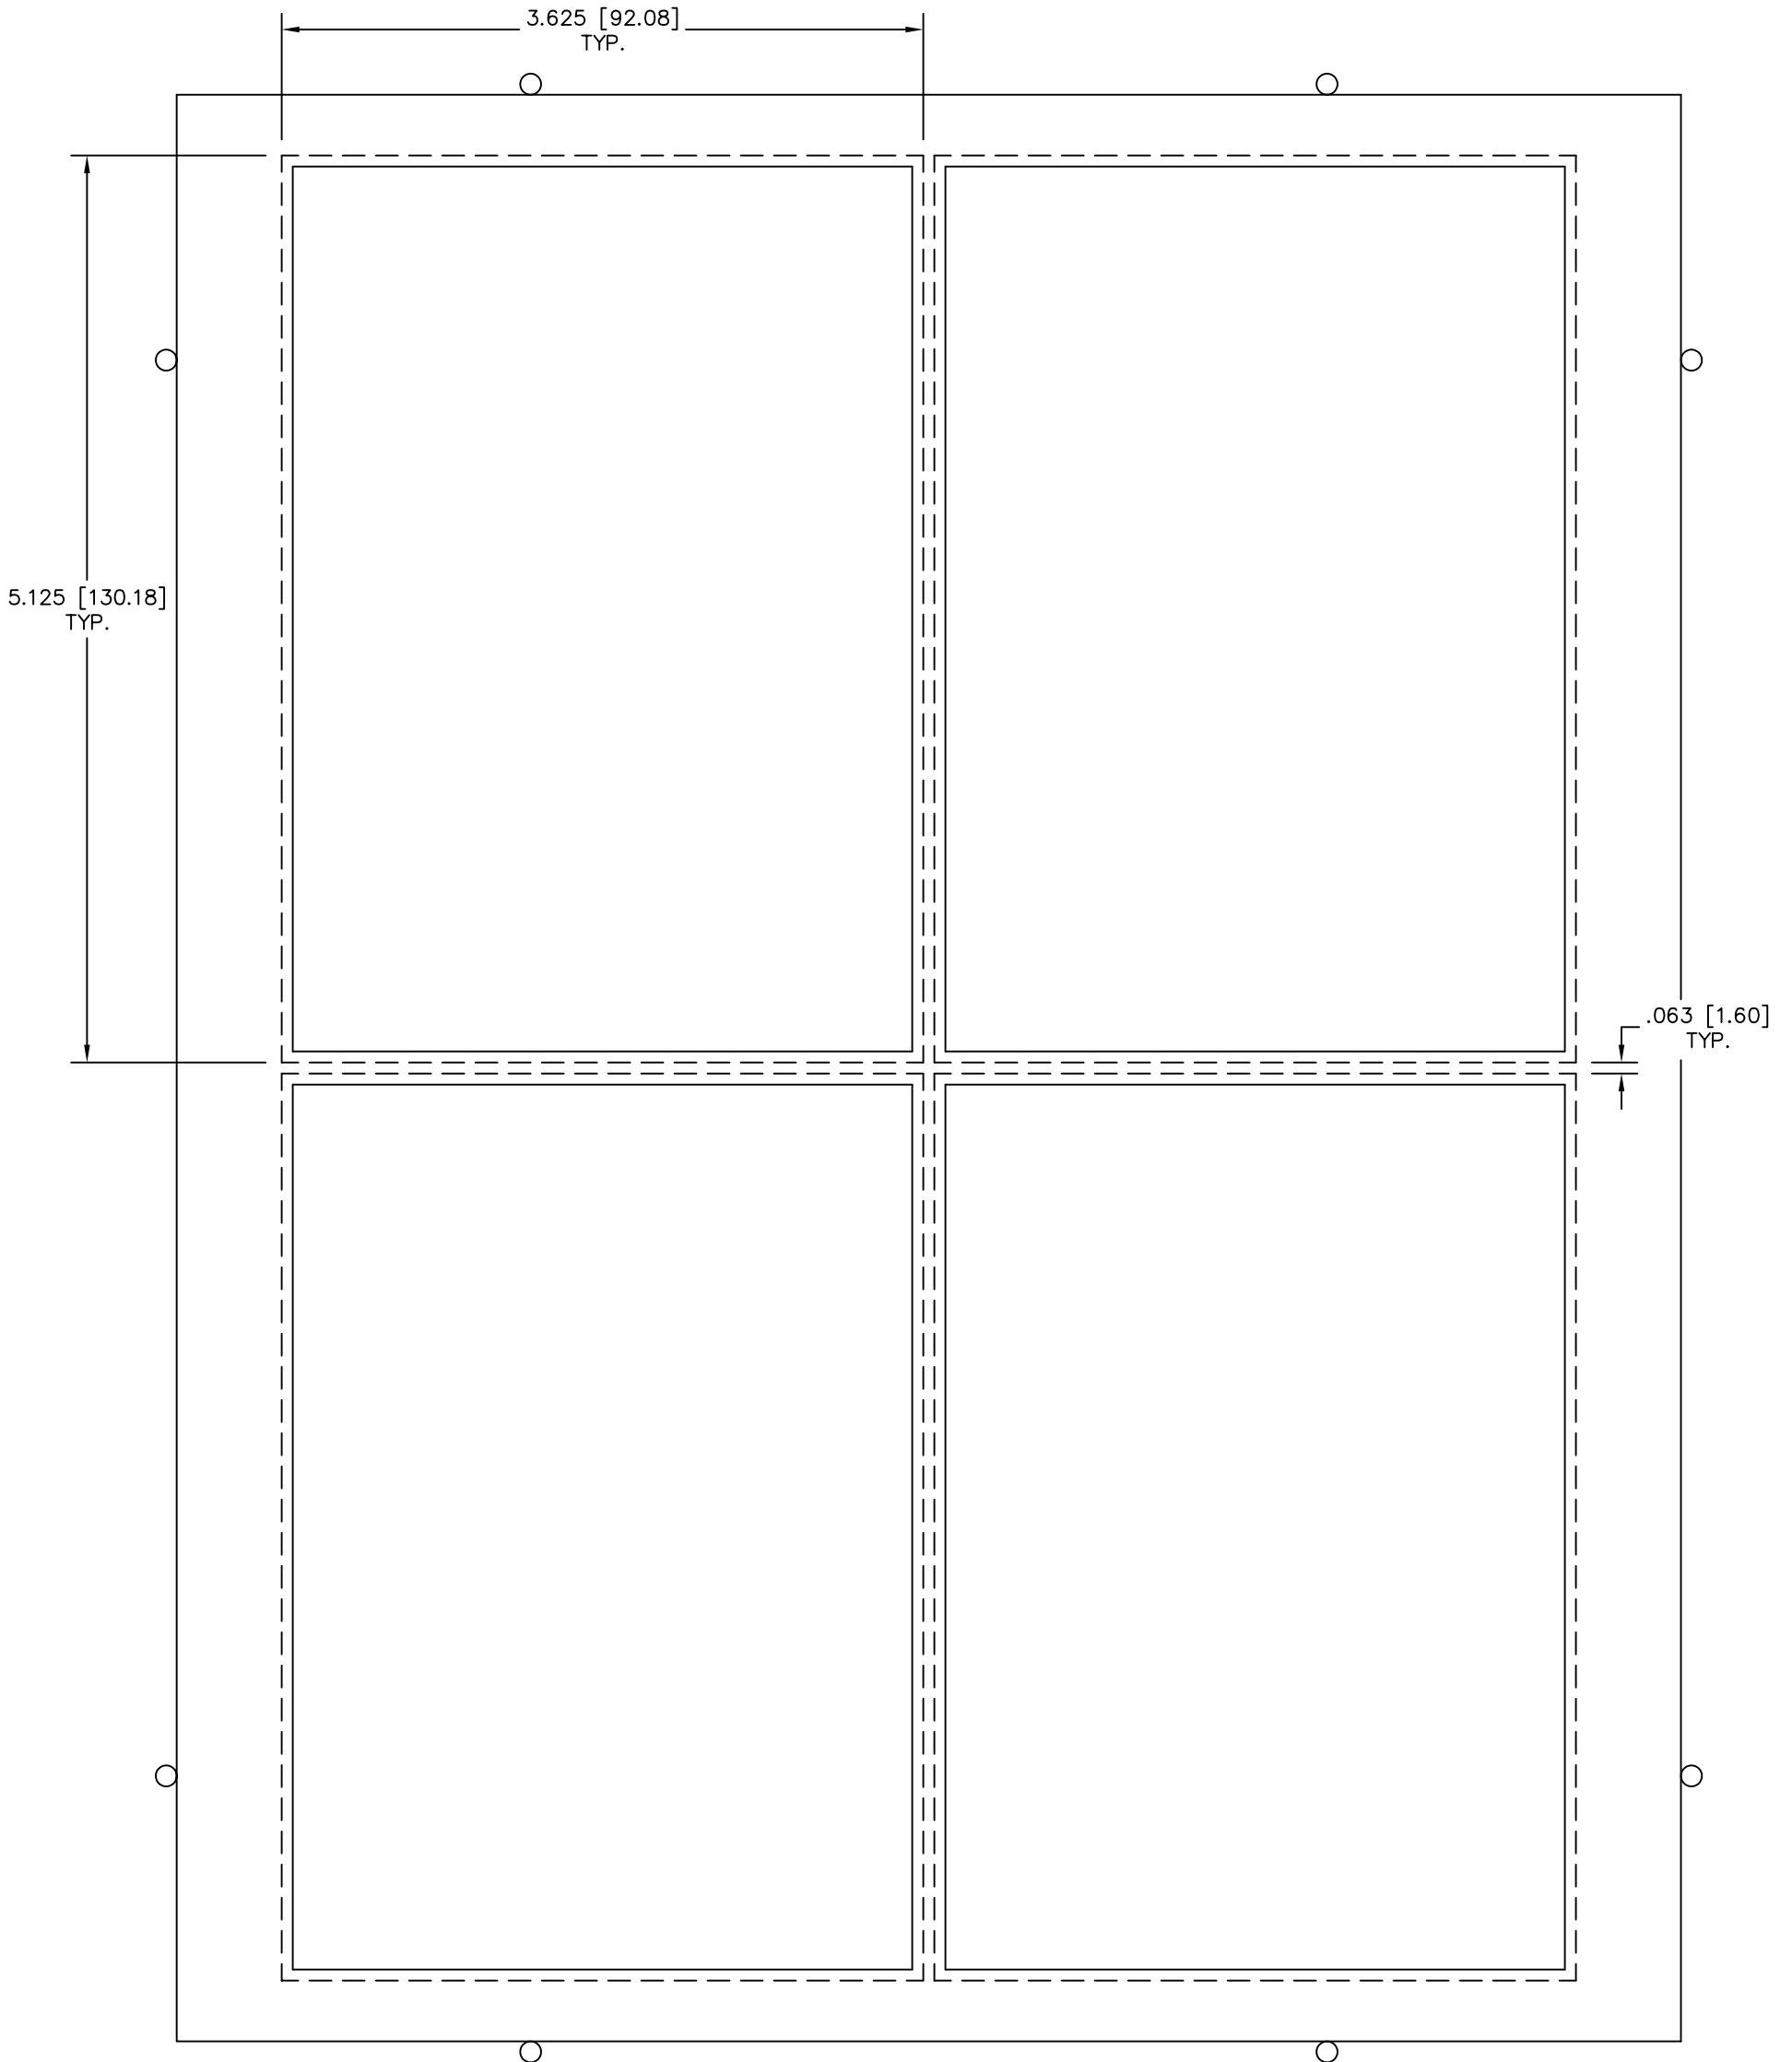

PAPER SIZE : 8 1/2" x 11"
IMAGE SIZE : 3 5/8" x 5 1/8"
DIE CUT SIZE : 3 1/2" x 5"

www.GOiMARK.com
1-888-GOiMARK (888-464-6275)

Dashed Lines = Image Requirement
Solid Lines = Cut Lines

DIE VINYL PART NUMBER : DVPi2X11004
DIE PART NUMBER : Pi2X11004