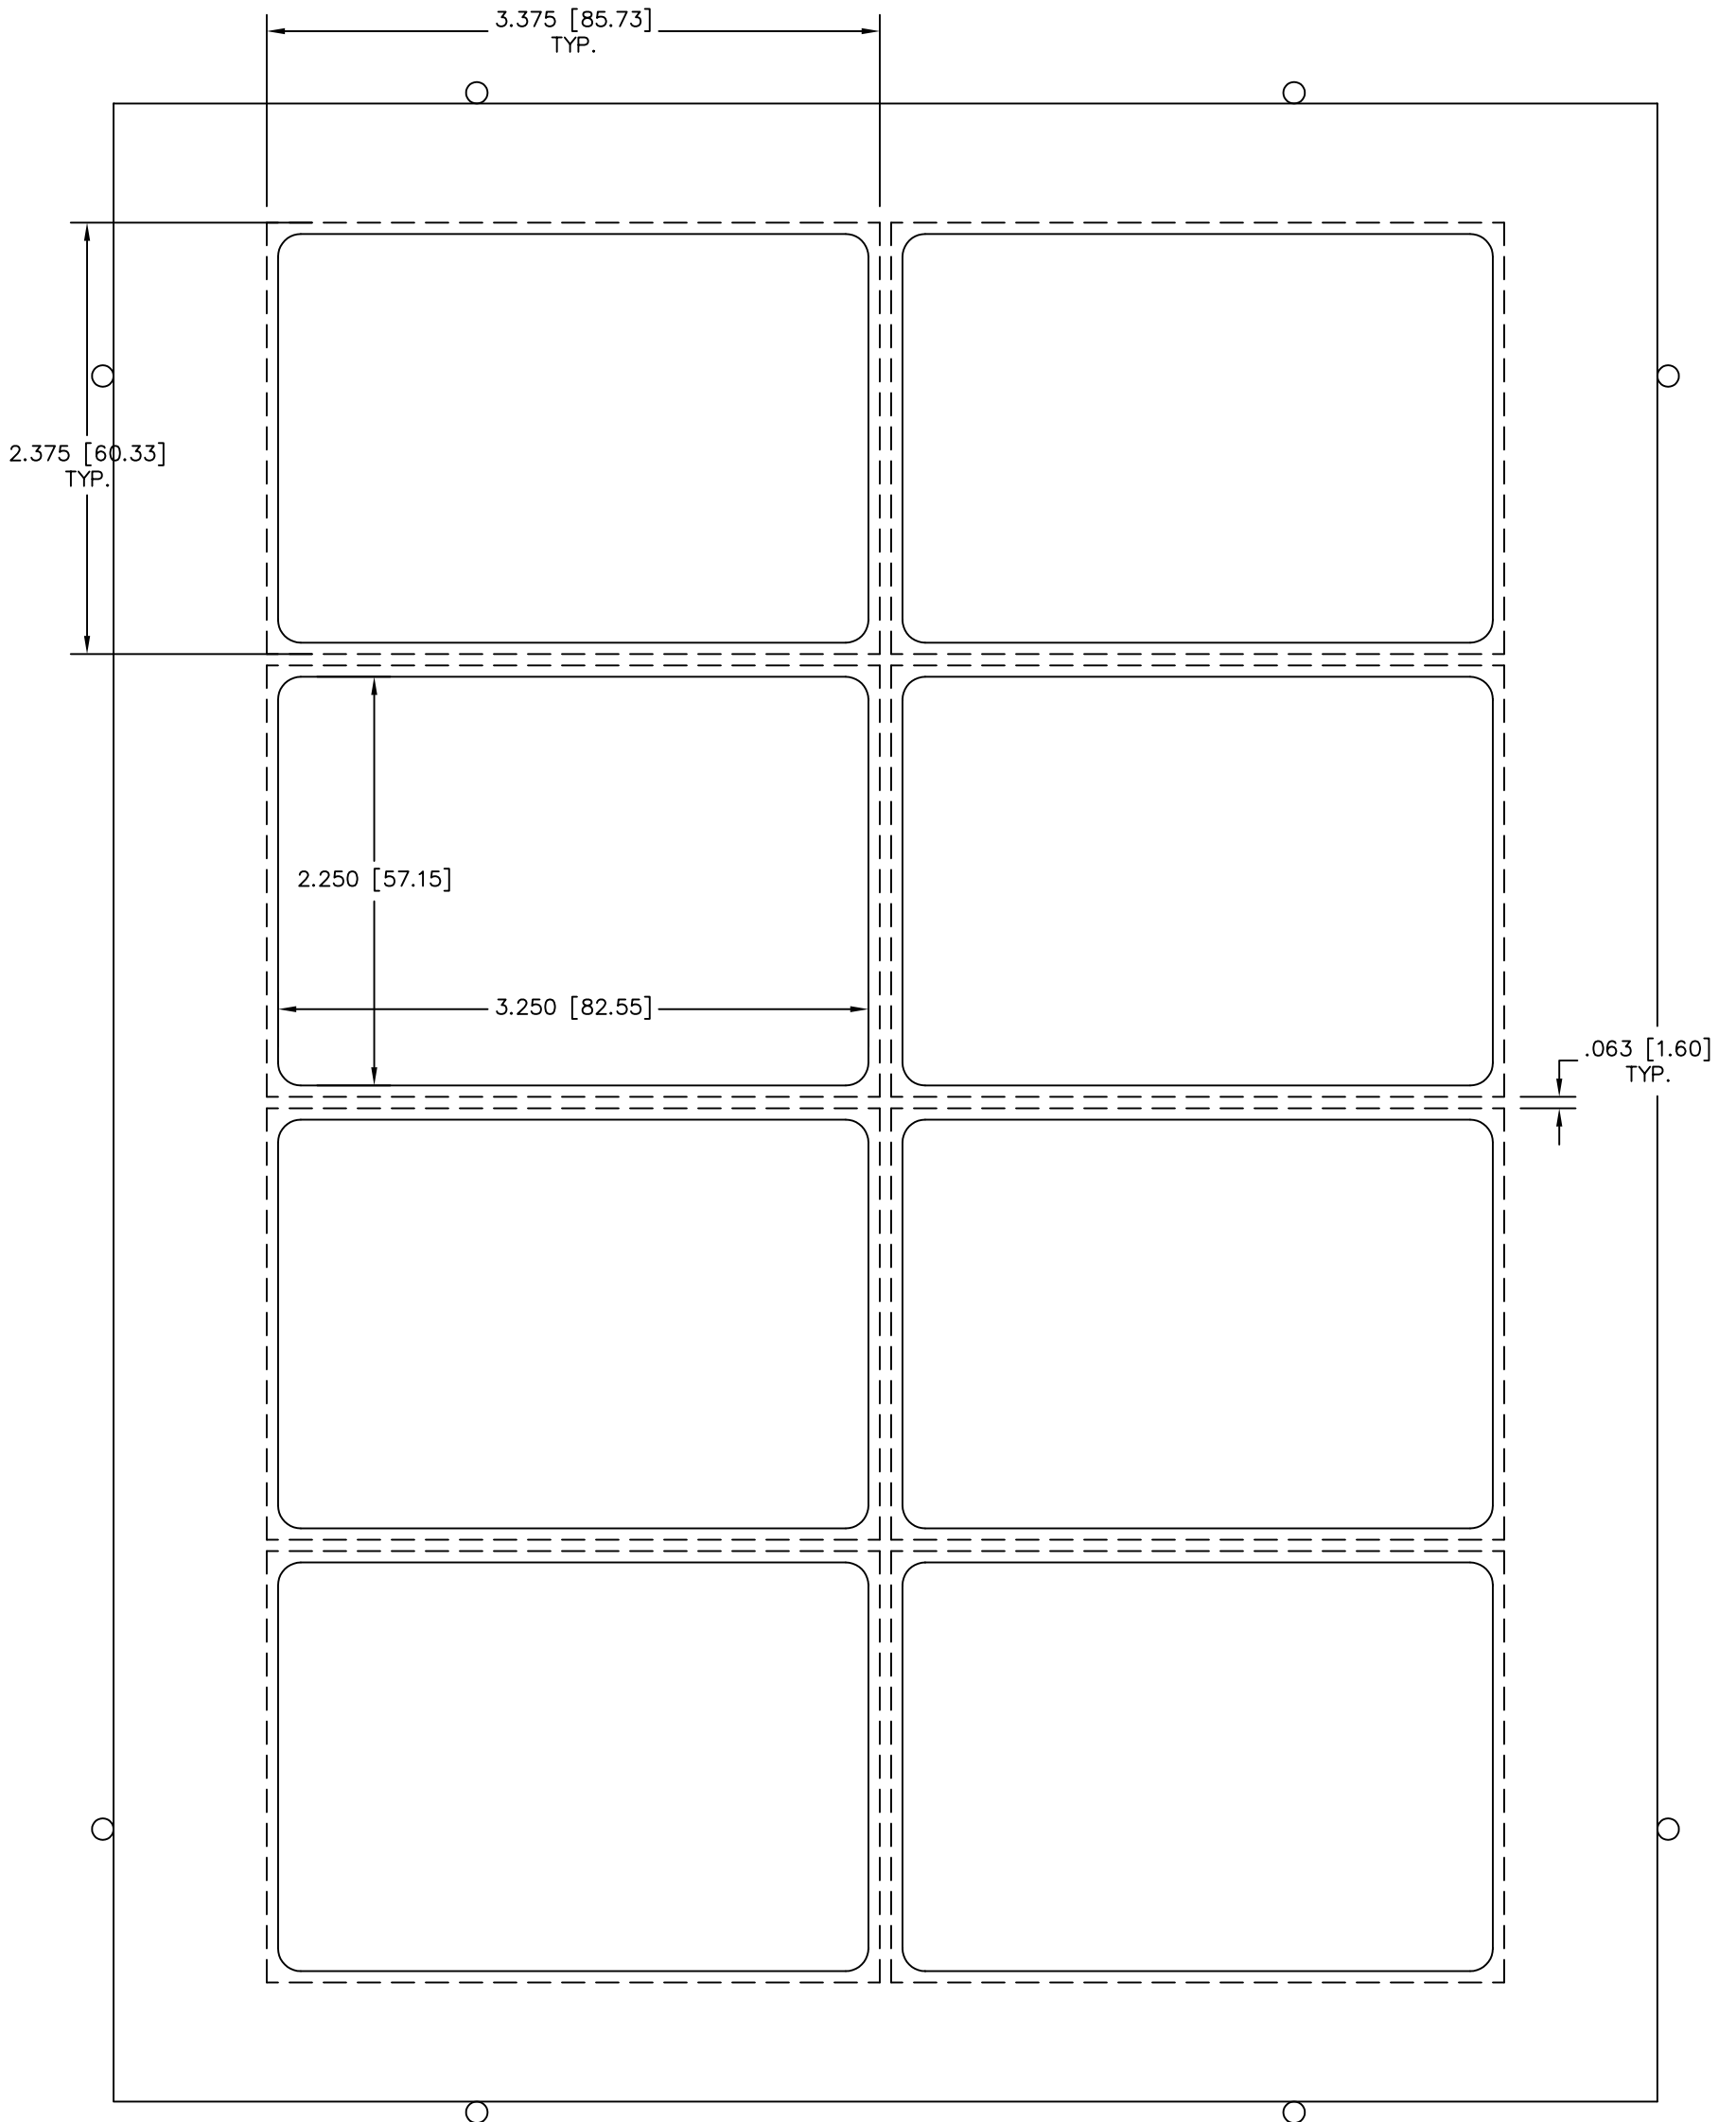

PAPER SIZE : 8 1/2" x 11"
IMAGE SIZE : 2 3/8" x 3 3/8"
DIE CUT SIZE : 2 1/4" x 3 1/4"

www.GOiMARK.com
1-888-GOiMARK (888-464-6275)

Dashed Lines = Image Requirement
Solid Lines = Cut Lines

DIE VINYL PART NUMBER : DVPI2X11003
DIE PART NUMBER : Pi2X11003