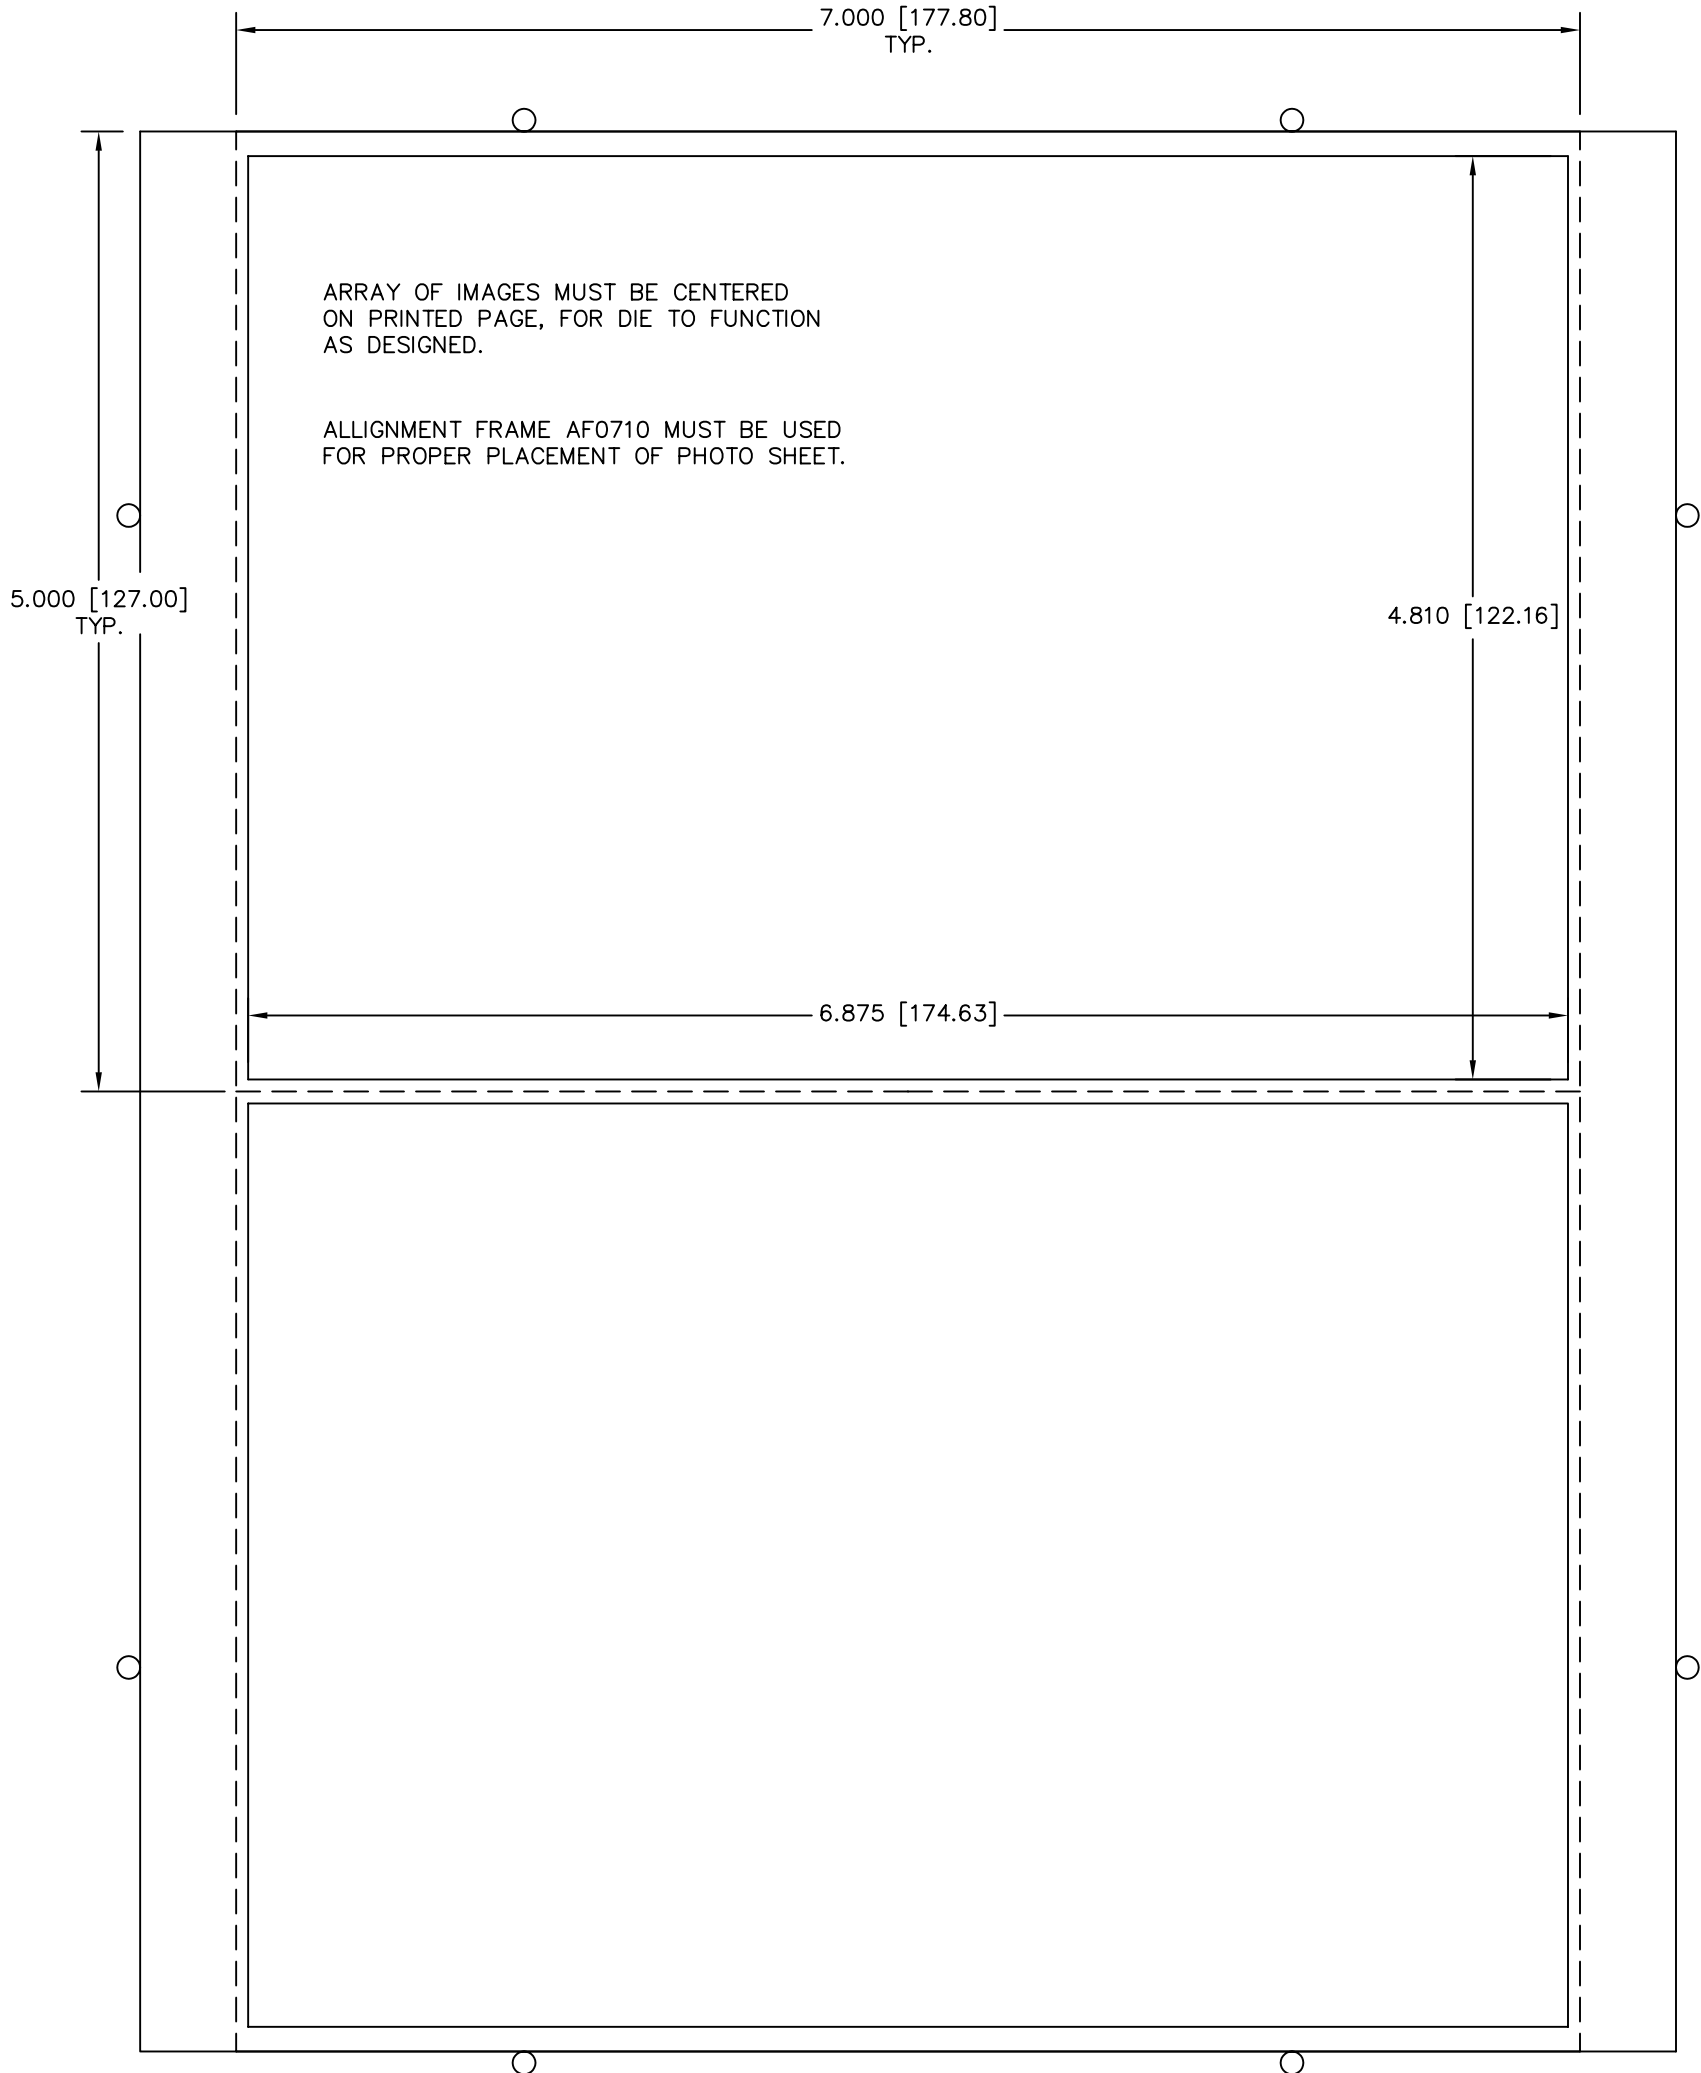

PAPER SIZE : 8" x 10"  
 IMAGE SIZE : 5" x 7"  
 DIE CUT SIZE : 4 13/16" x 6 7/8"

www.GOiMARK.com  
 1-888-GOiMARK ( 888-464-6275 )

Dashed Lines = Image Requirement  
 Solid Lines = Cut Lines

DIE VINYL PART NUMBER : DVPI2X10010  
 DIE PART NUMBER : Pi2X10010