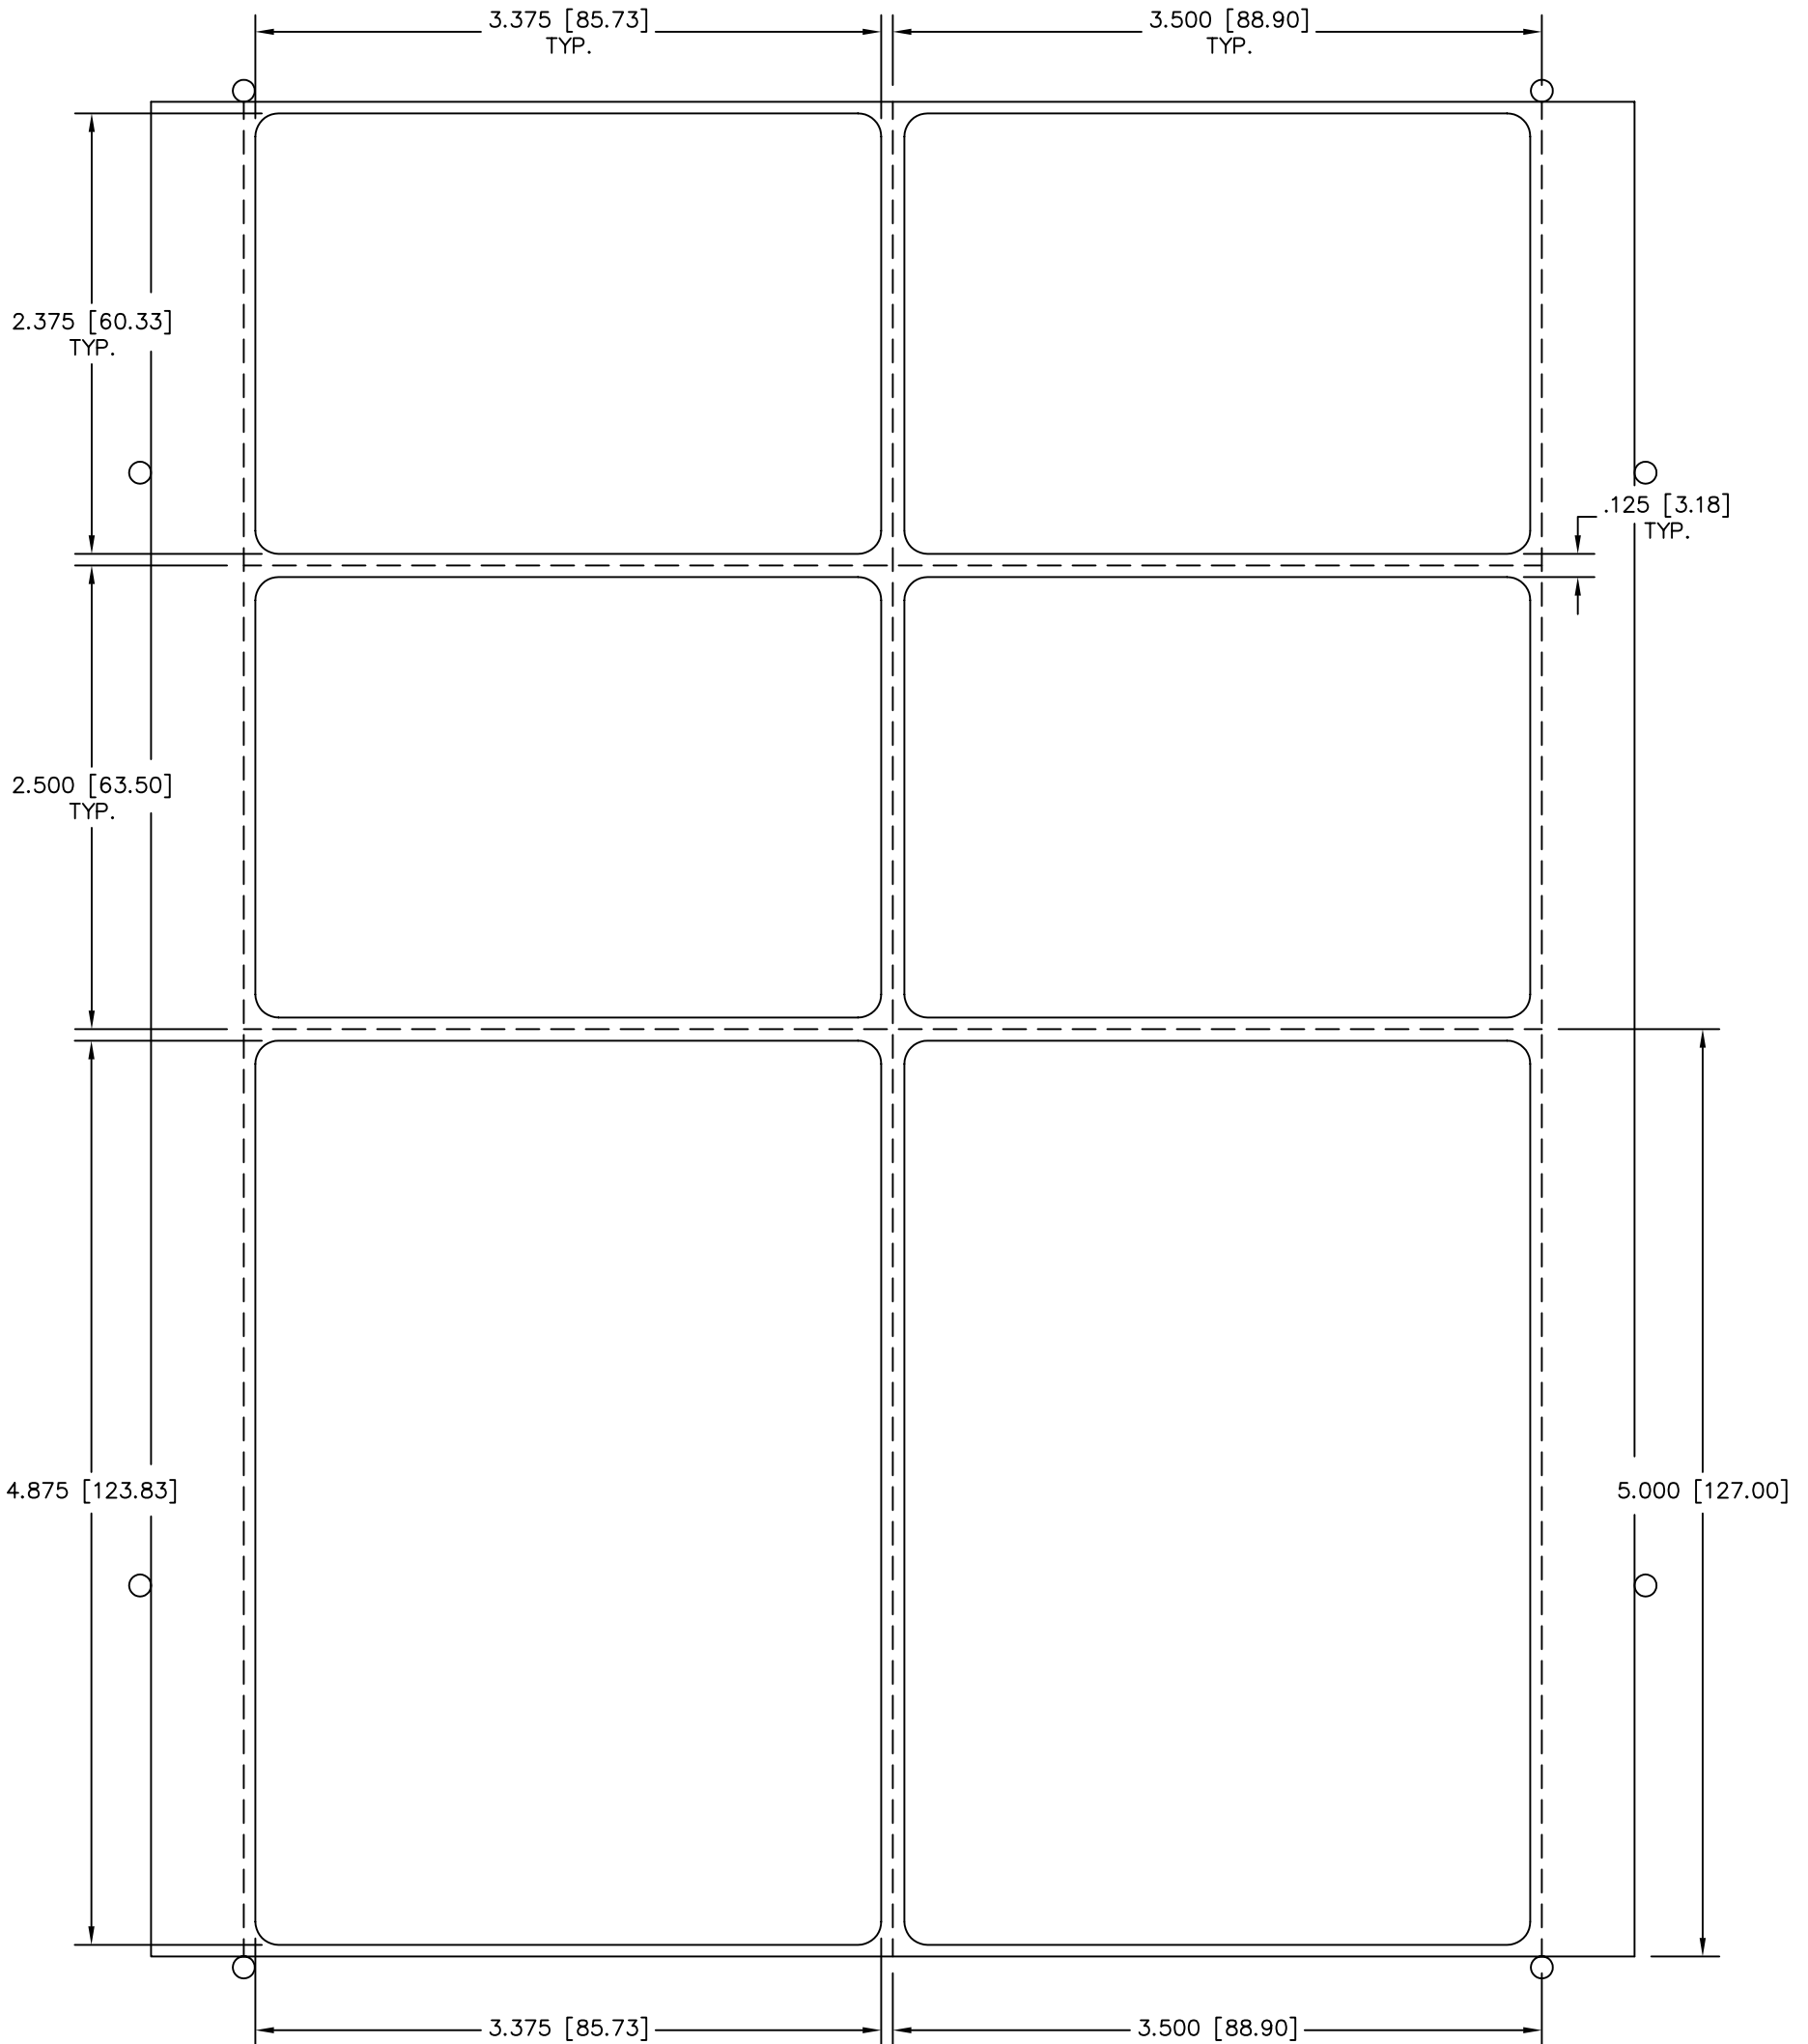

PAPER SIZE : 8" x 10"  
IMAGE SIZE : 2 1/2" x 3 1/2" and 3 1/2" x 5"  
DIE CUT SIZE : 2 3/8" x 3 3/8" and 3 3/8" x 4 7/8"

www.GOiMARK.com  
1-888-GOiMARK ( 888-464-6275 )

Dashed Lines = Image Requirement  
Solid Lines = Cut Lines

DIE VINYL PART NUMBER : DVPI2X10008  
DIE PART NUMBER : Pi2X10008