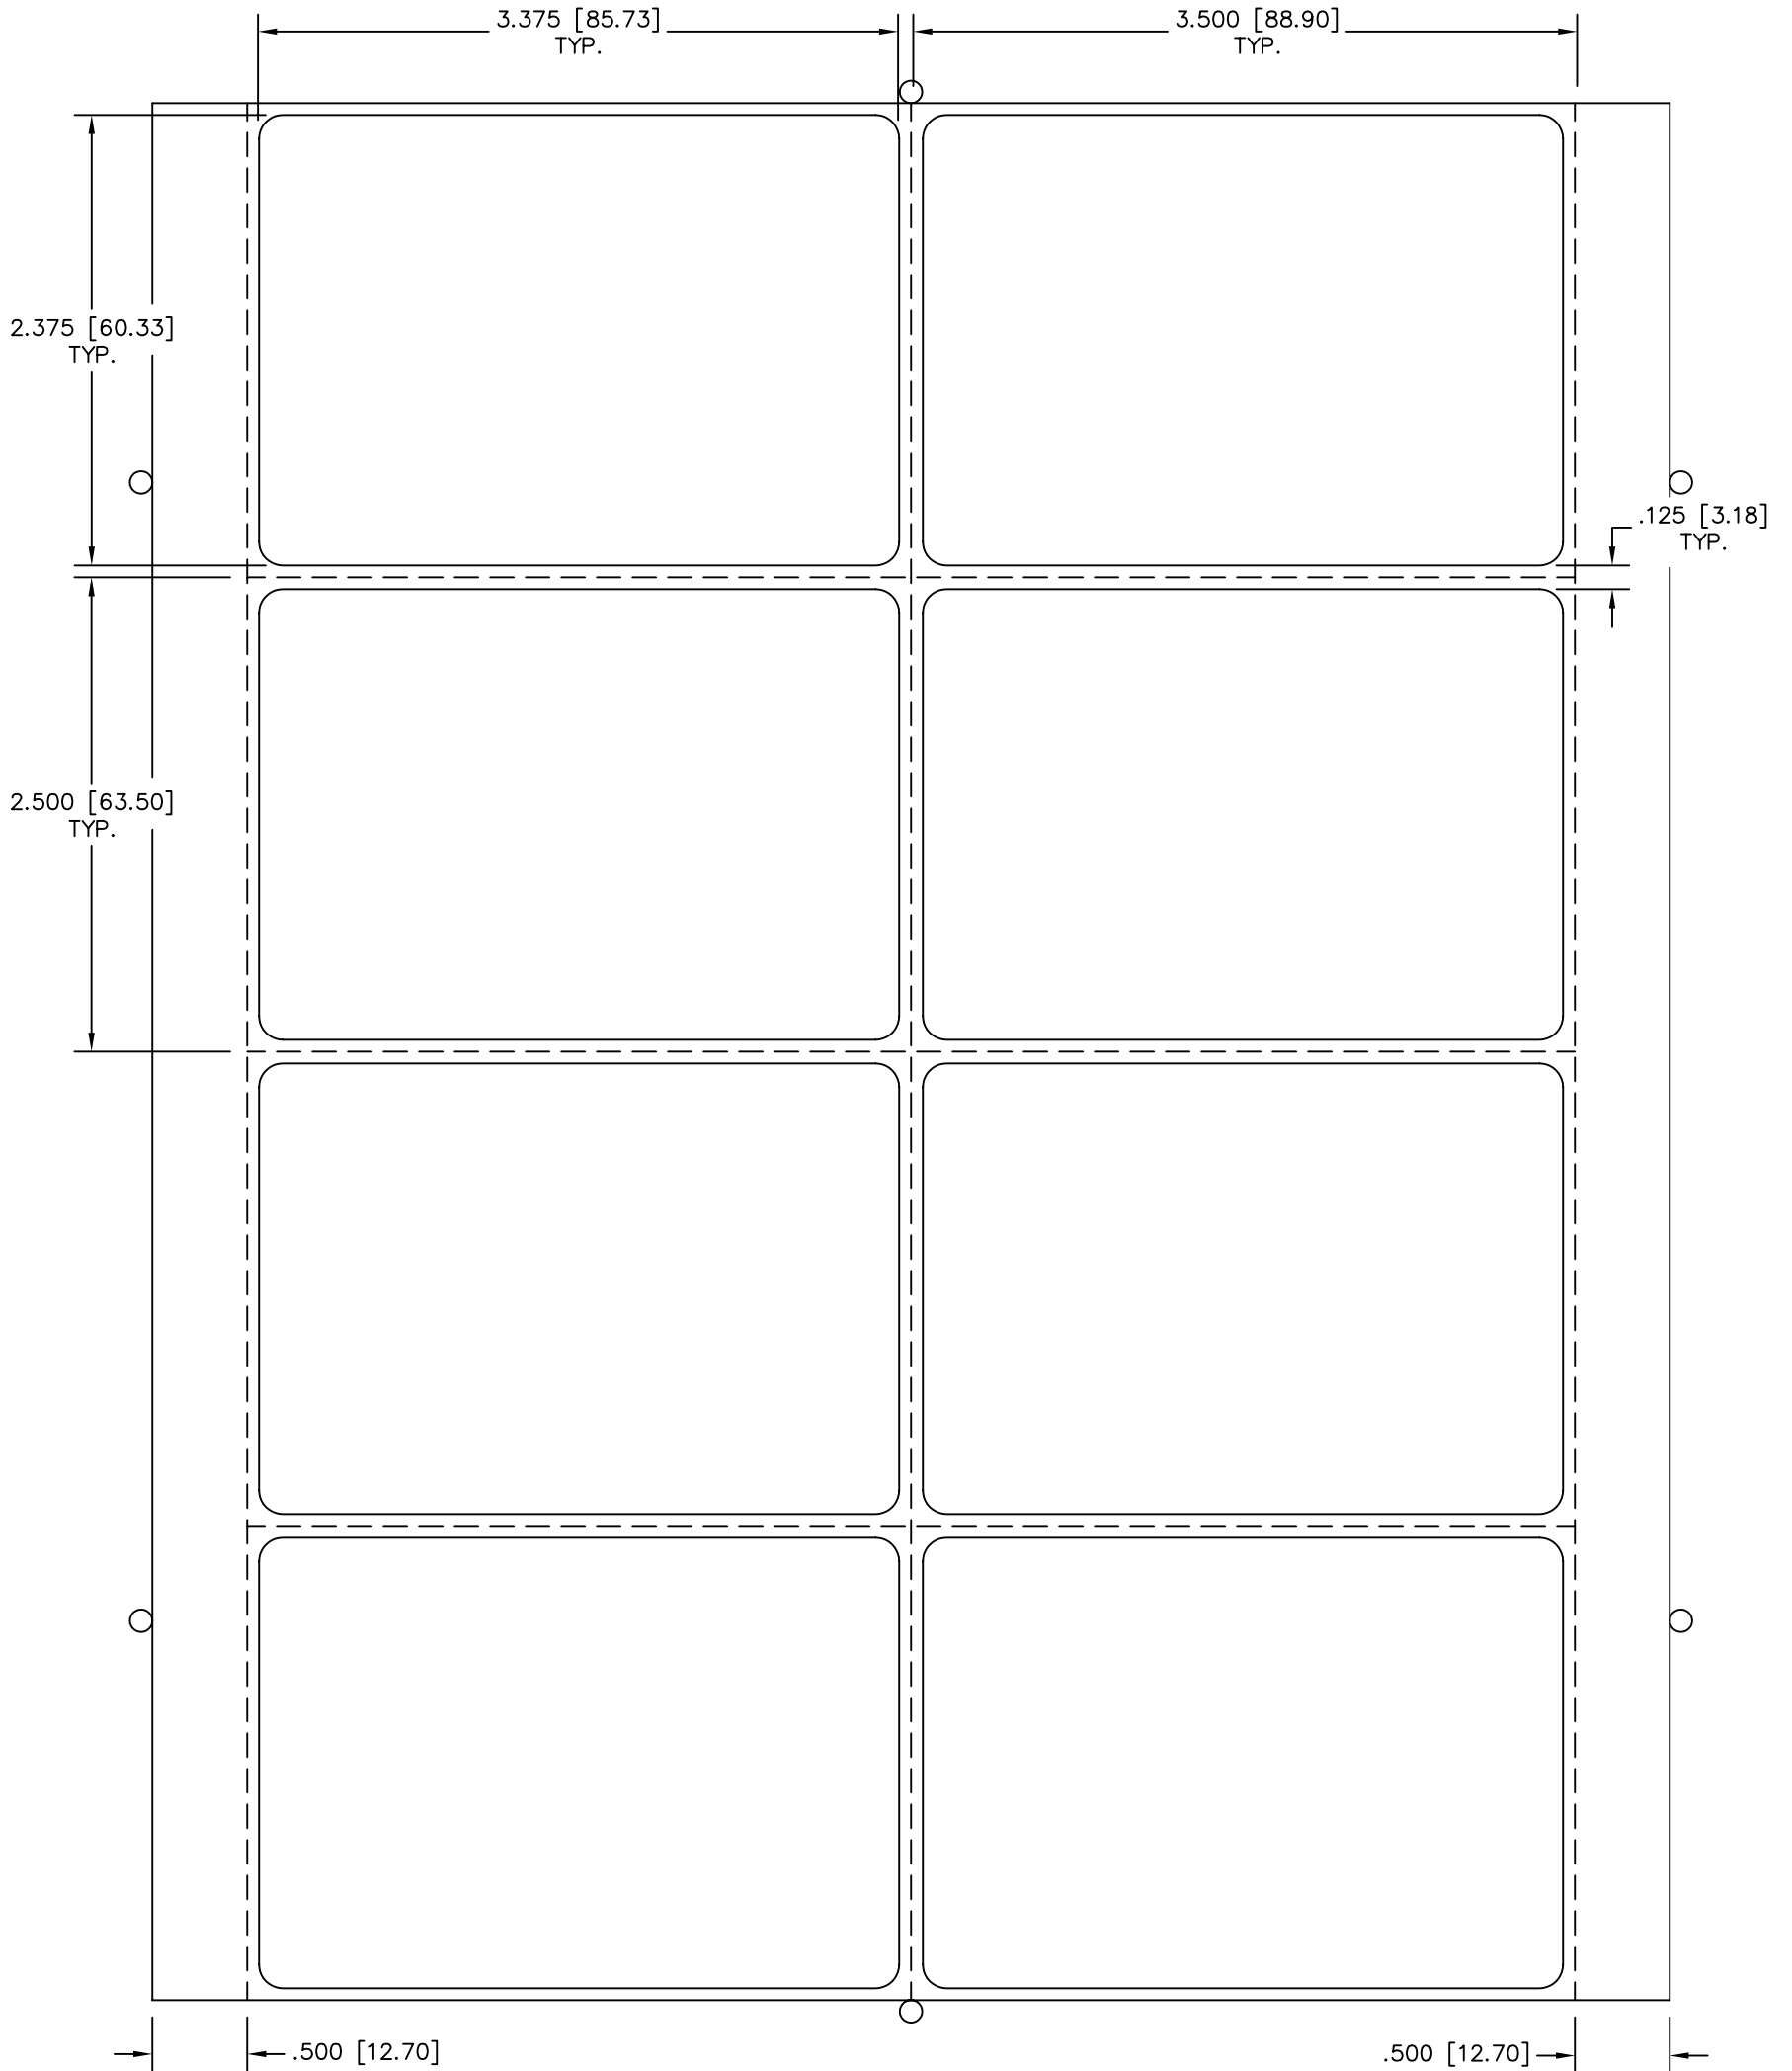

PAPER SIZE : 8" x 10"  
IMAGE SIZE : 2 1/2" x 3 1/2"  
DIE CUT SIZE : 2 3/8" x 3 3/8"

www.GOiMARK.com  
1-888-GOiMARK ( 888-464-6275 )

Dashed Lines = Image Requirement  
Solid Lines = Cut Lines

DIE VINYL PART NUMBER : DVPi2X10006  
DIE PART NUMBER : Pi2X10006