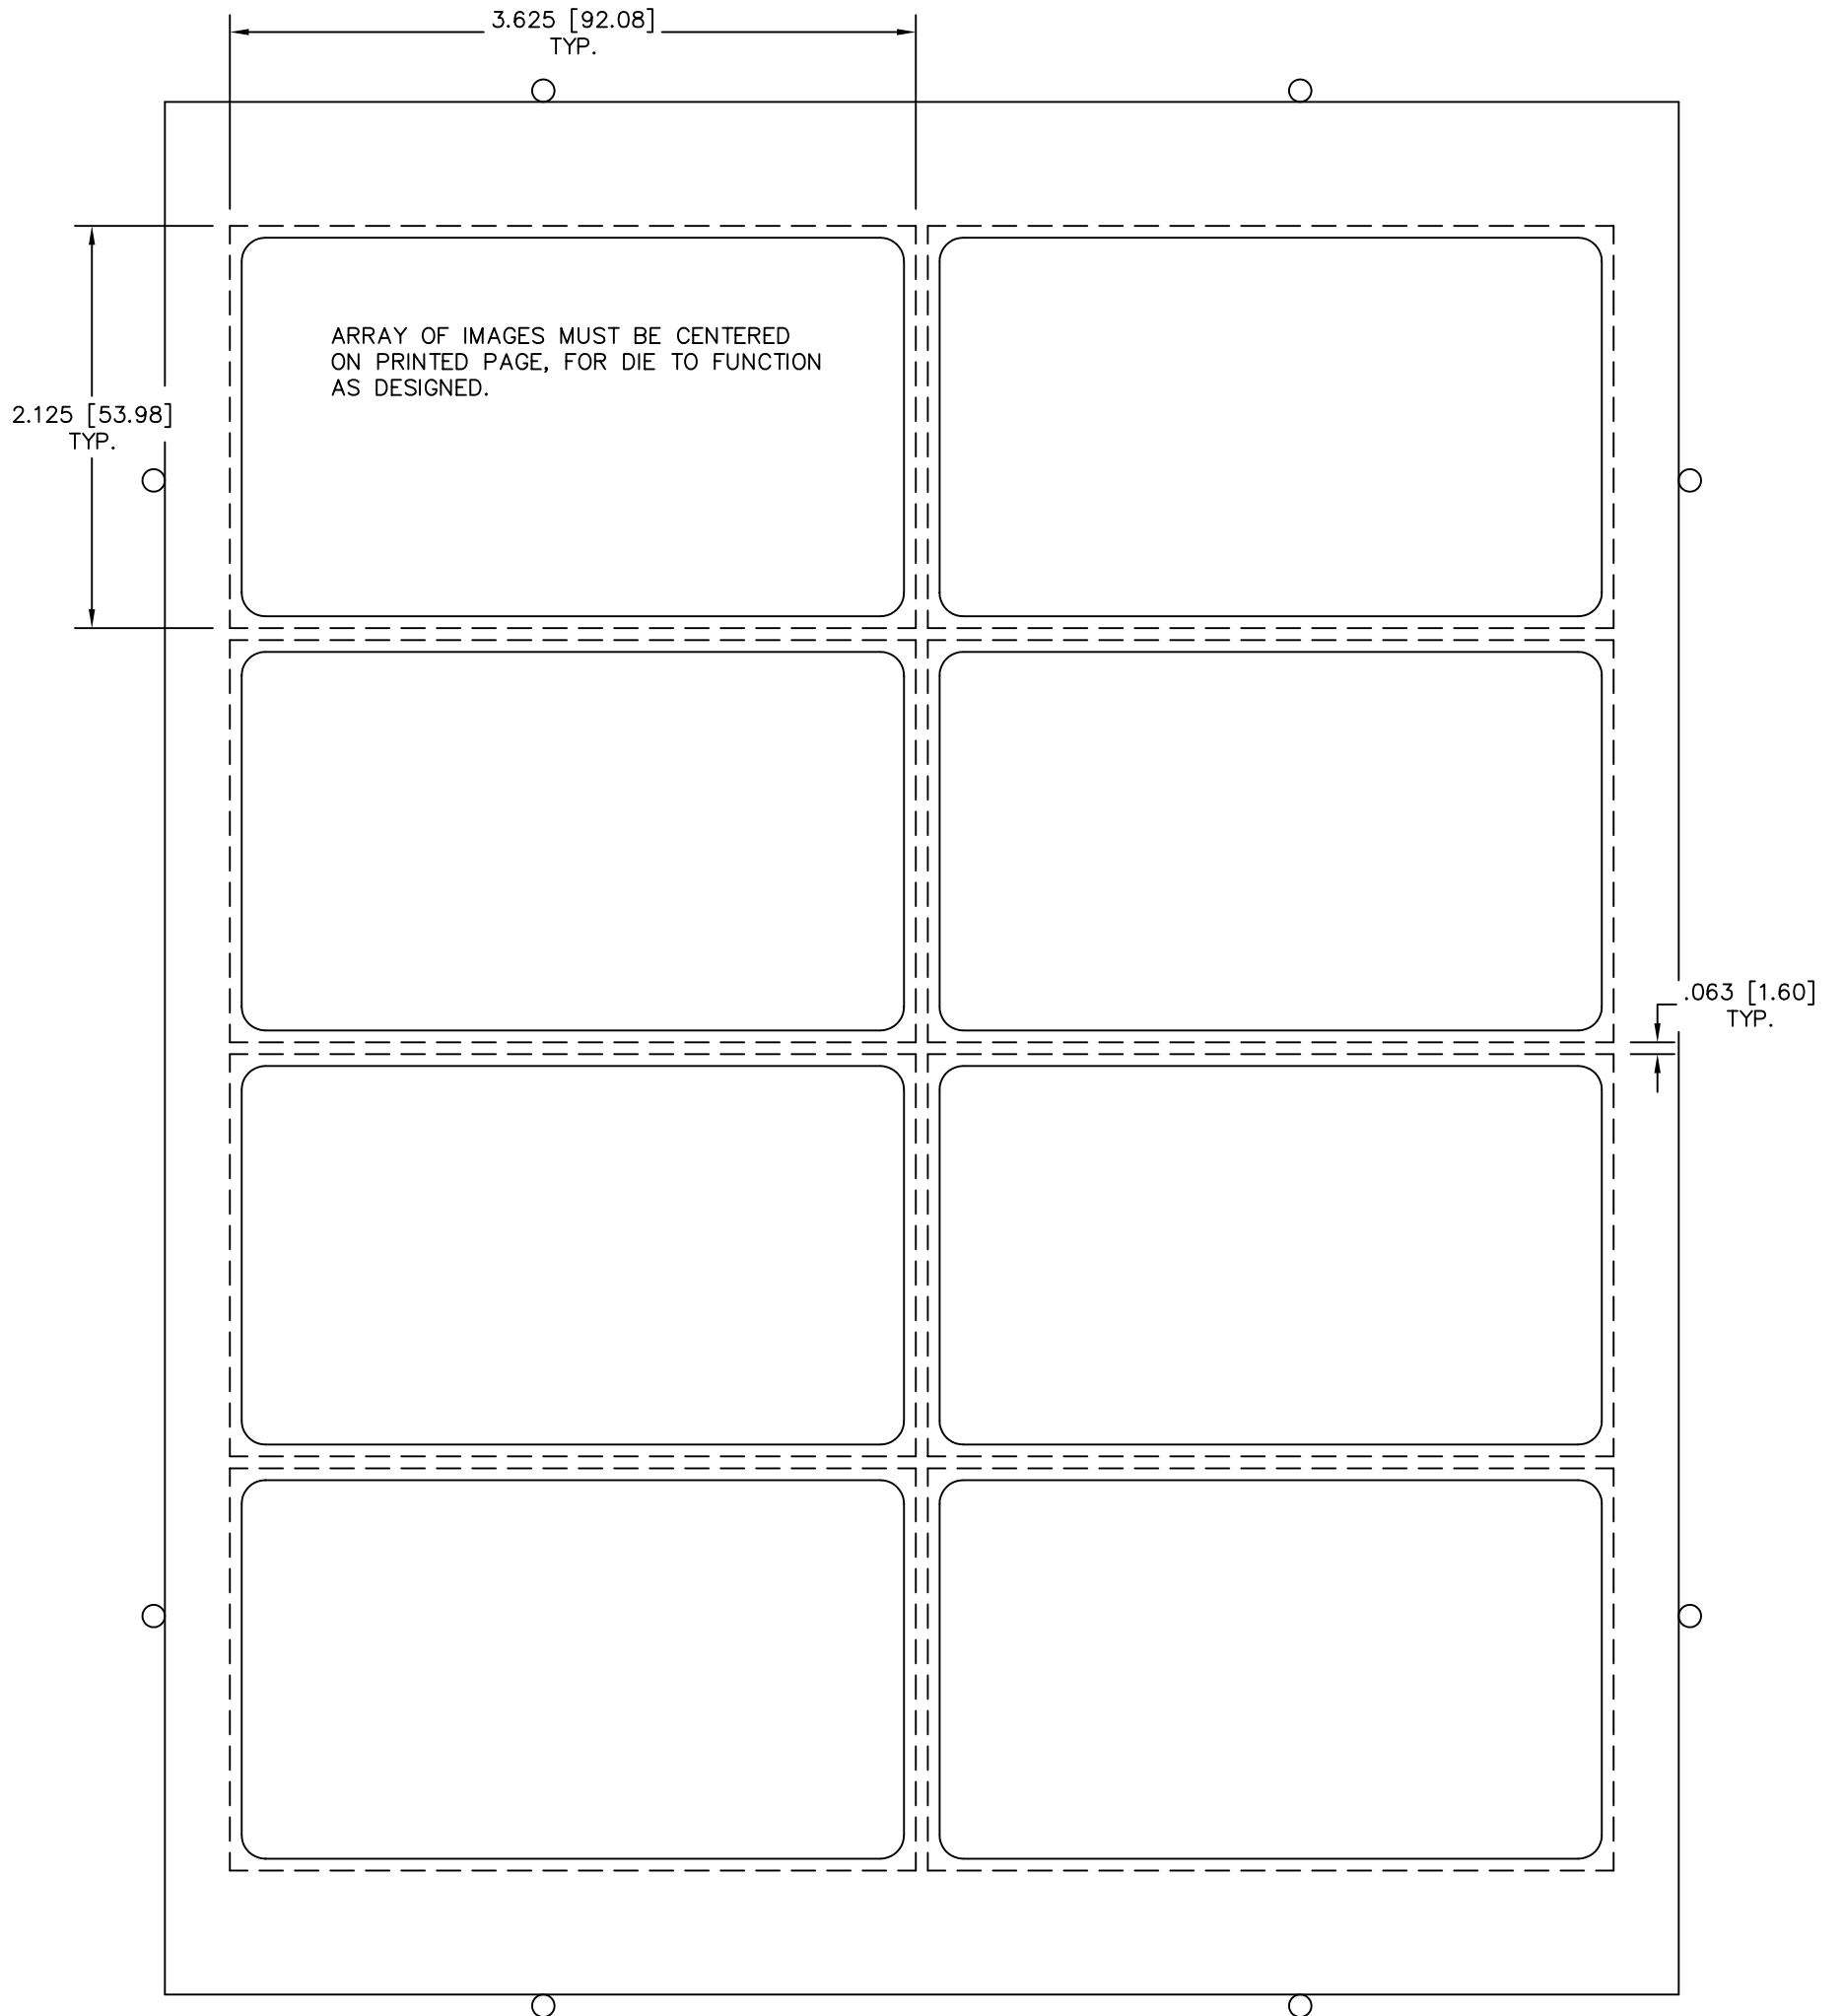

PAPER SIZE : 8" x 10"  
IMAGE SIZE : 2 1/8" x 3 5/8"  
DIE CUT SIZE : 2" x 3 1/2"

www.GOiMARK.com  
1-888-GOiMARK ( 888-464-6275 )

Dashed Lines = Image Requirement  
Solid Lines = Cut Lines

DIE VINYL PART NUMBER : DVPI2X10005  
DIE PART NUMBER : PI2X10005