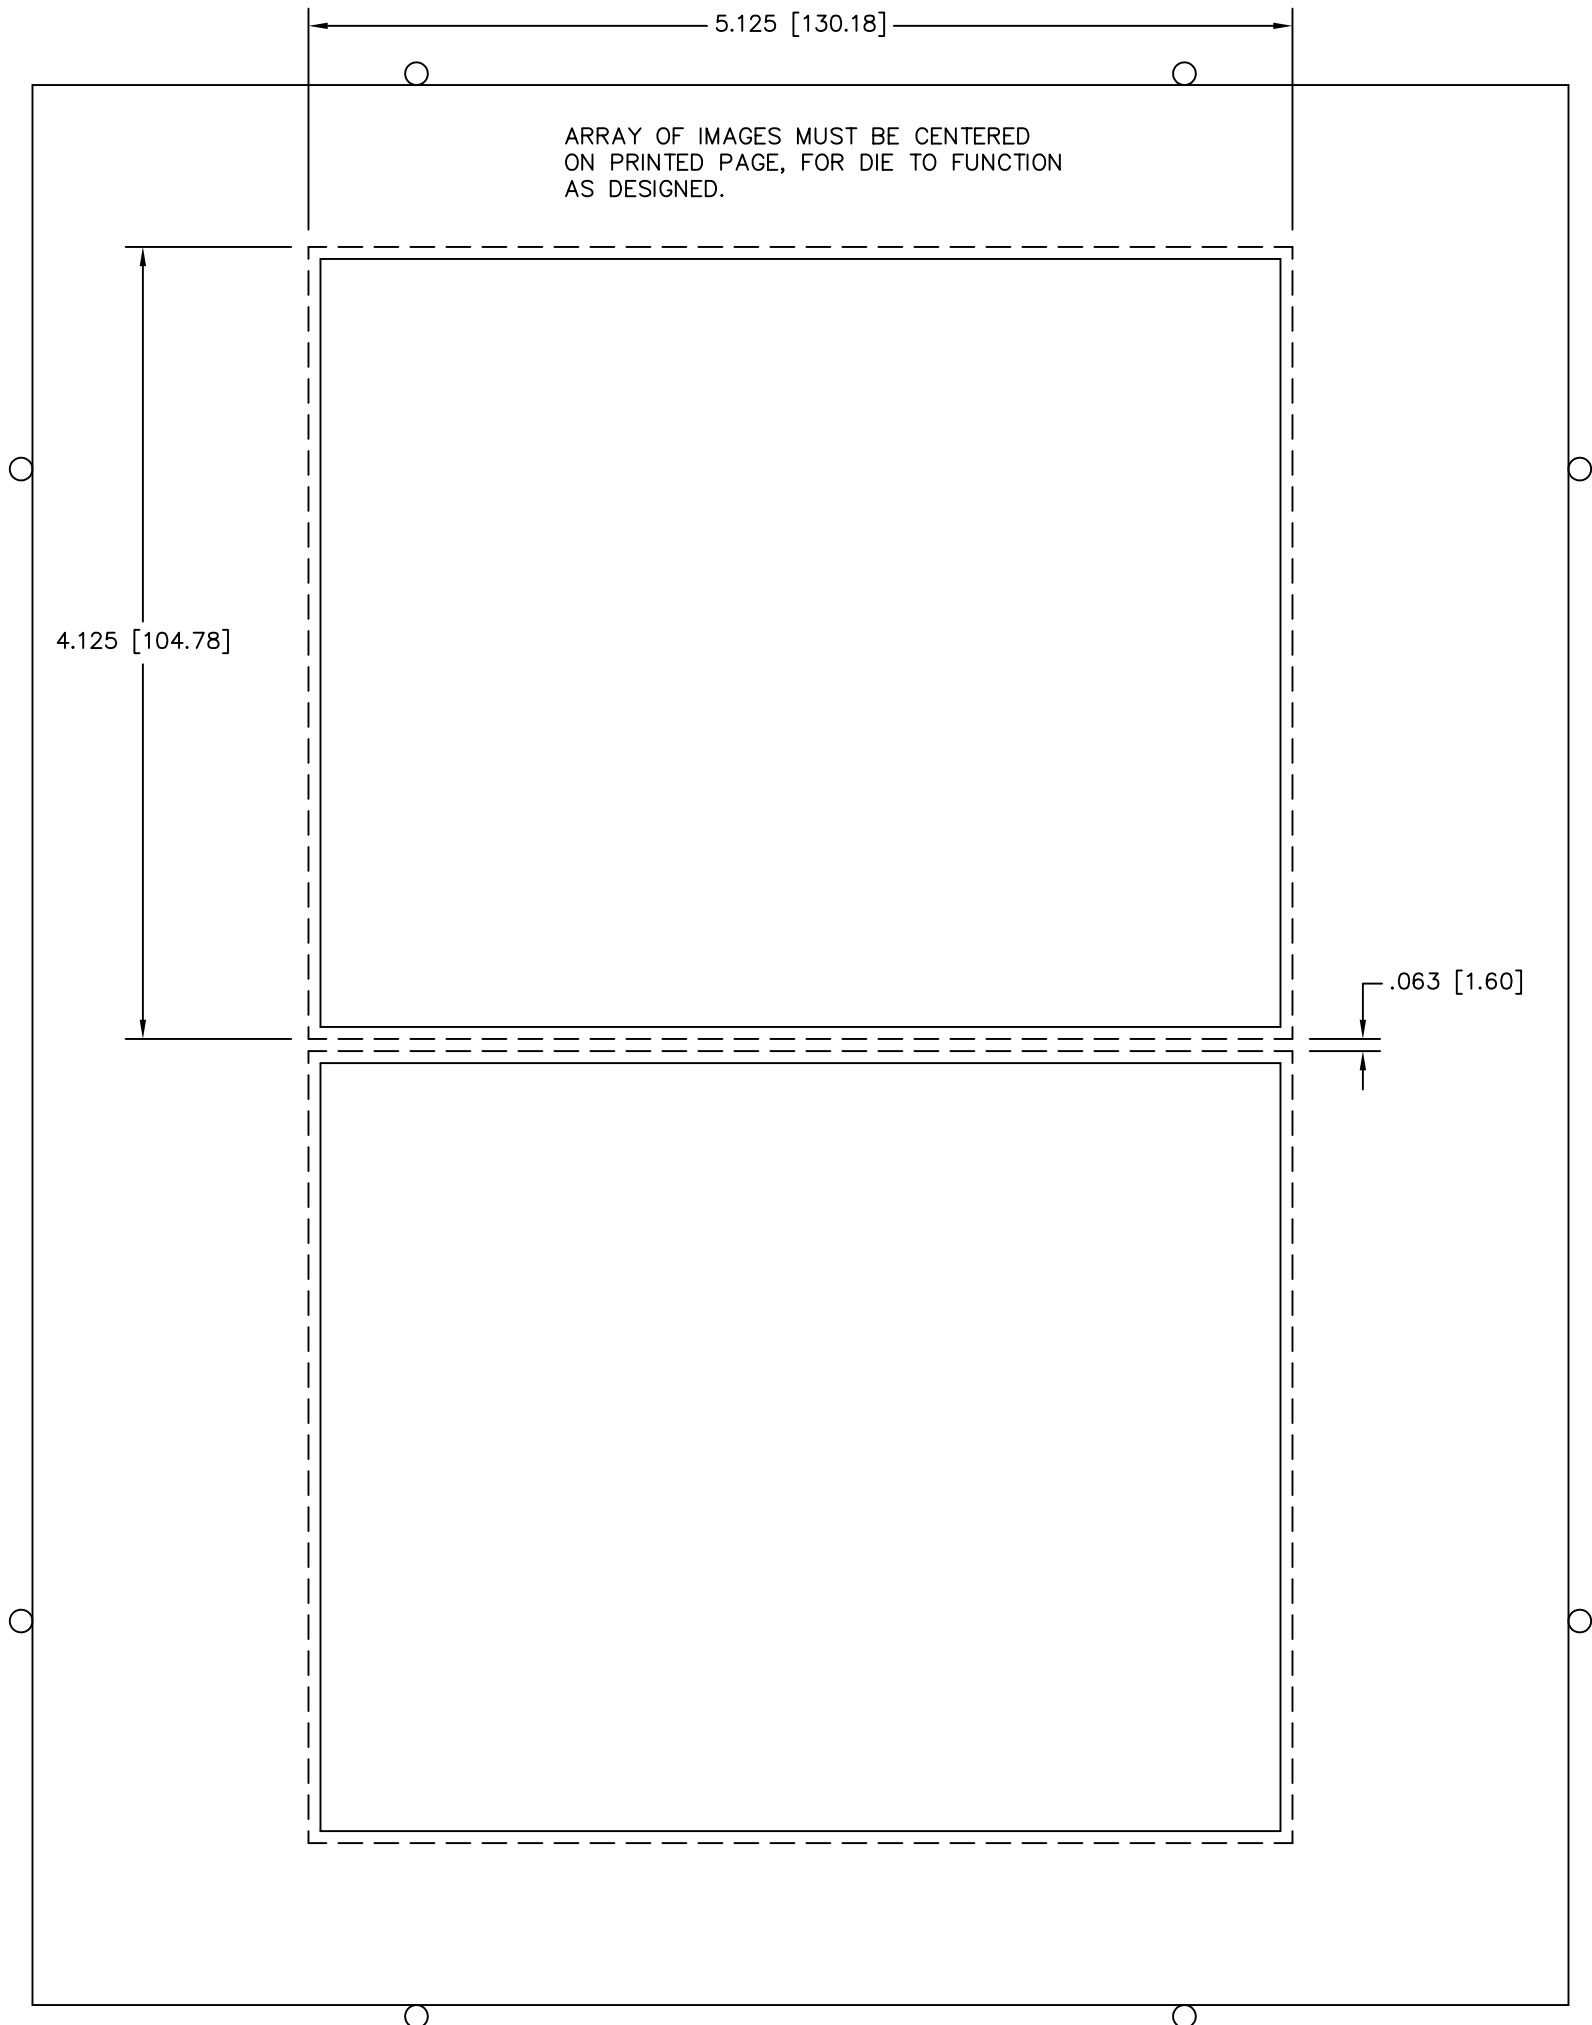

PAPER SIZE : 8" x 10"
IMAGE SIZE : 4 1/8" x 5 1/8"
DIE CUT SIZE : 4" x 5"

www.GOiMARK.com
1-888-GOiMARK (888-464-6275)

Dashed Lines = Image Requirement
Solid Lines = Cut Lines

DIE VINYL PART NUMBER : DVPI2X10004
DIE PART NUMBER : Pi2X10004