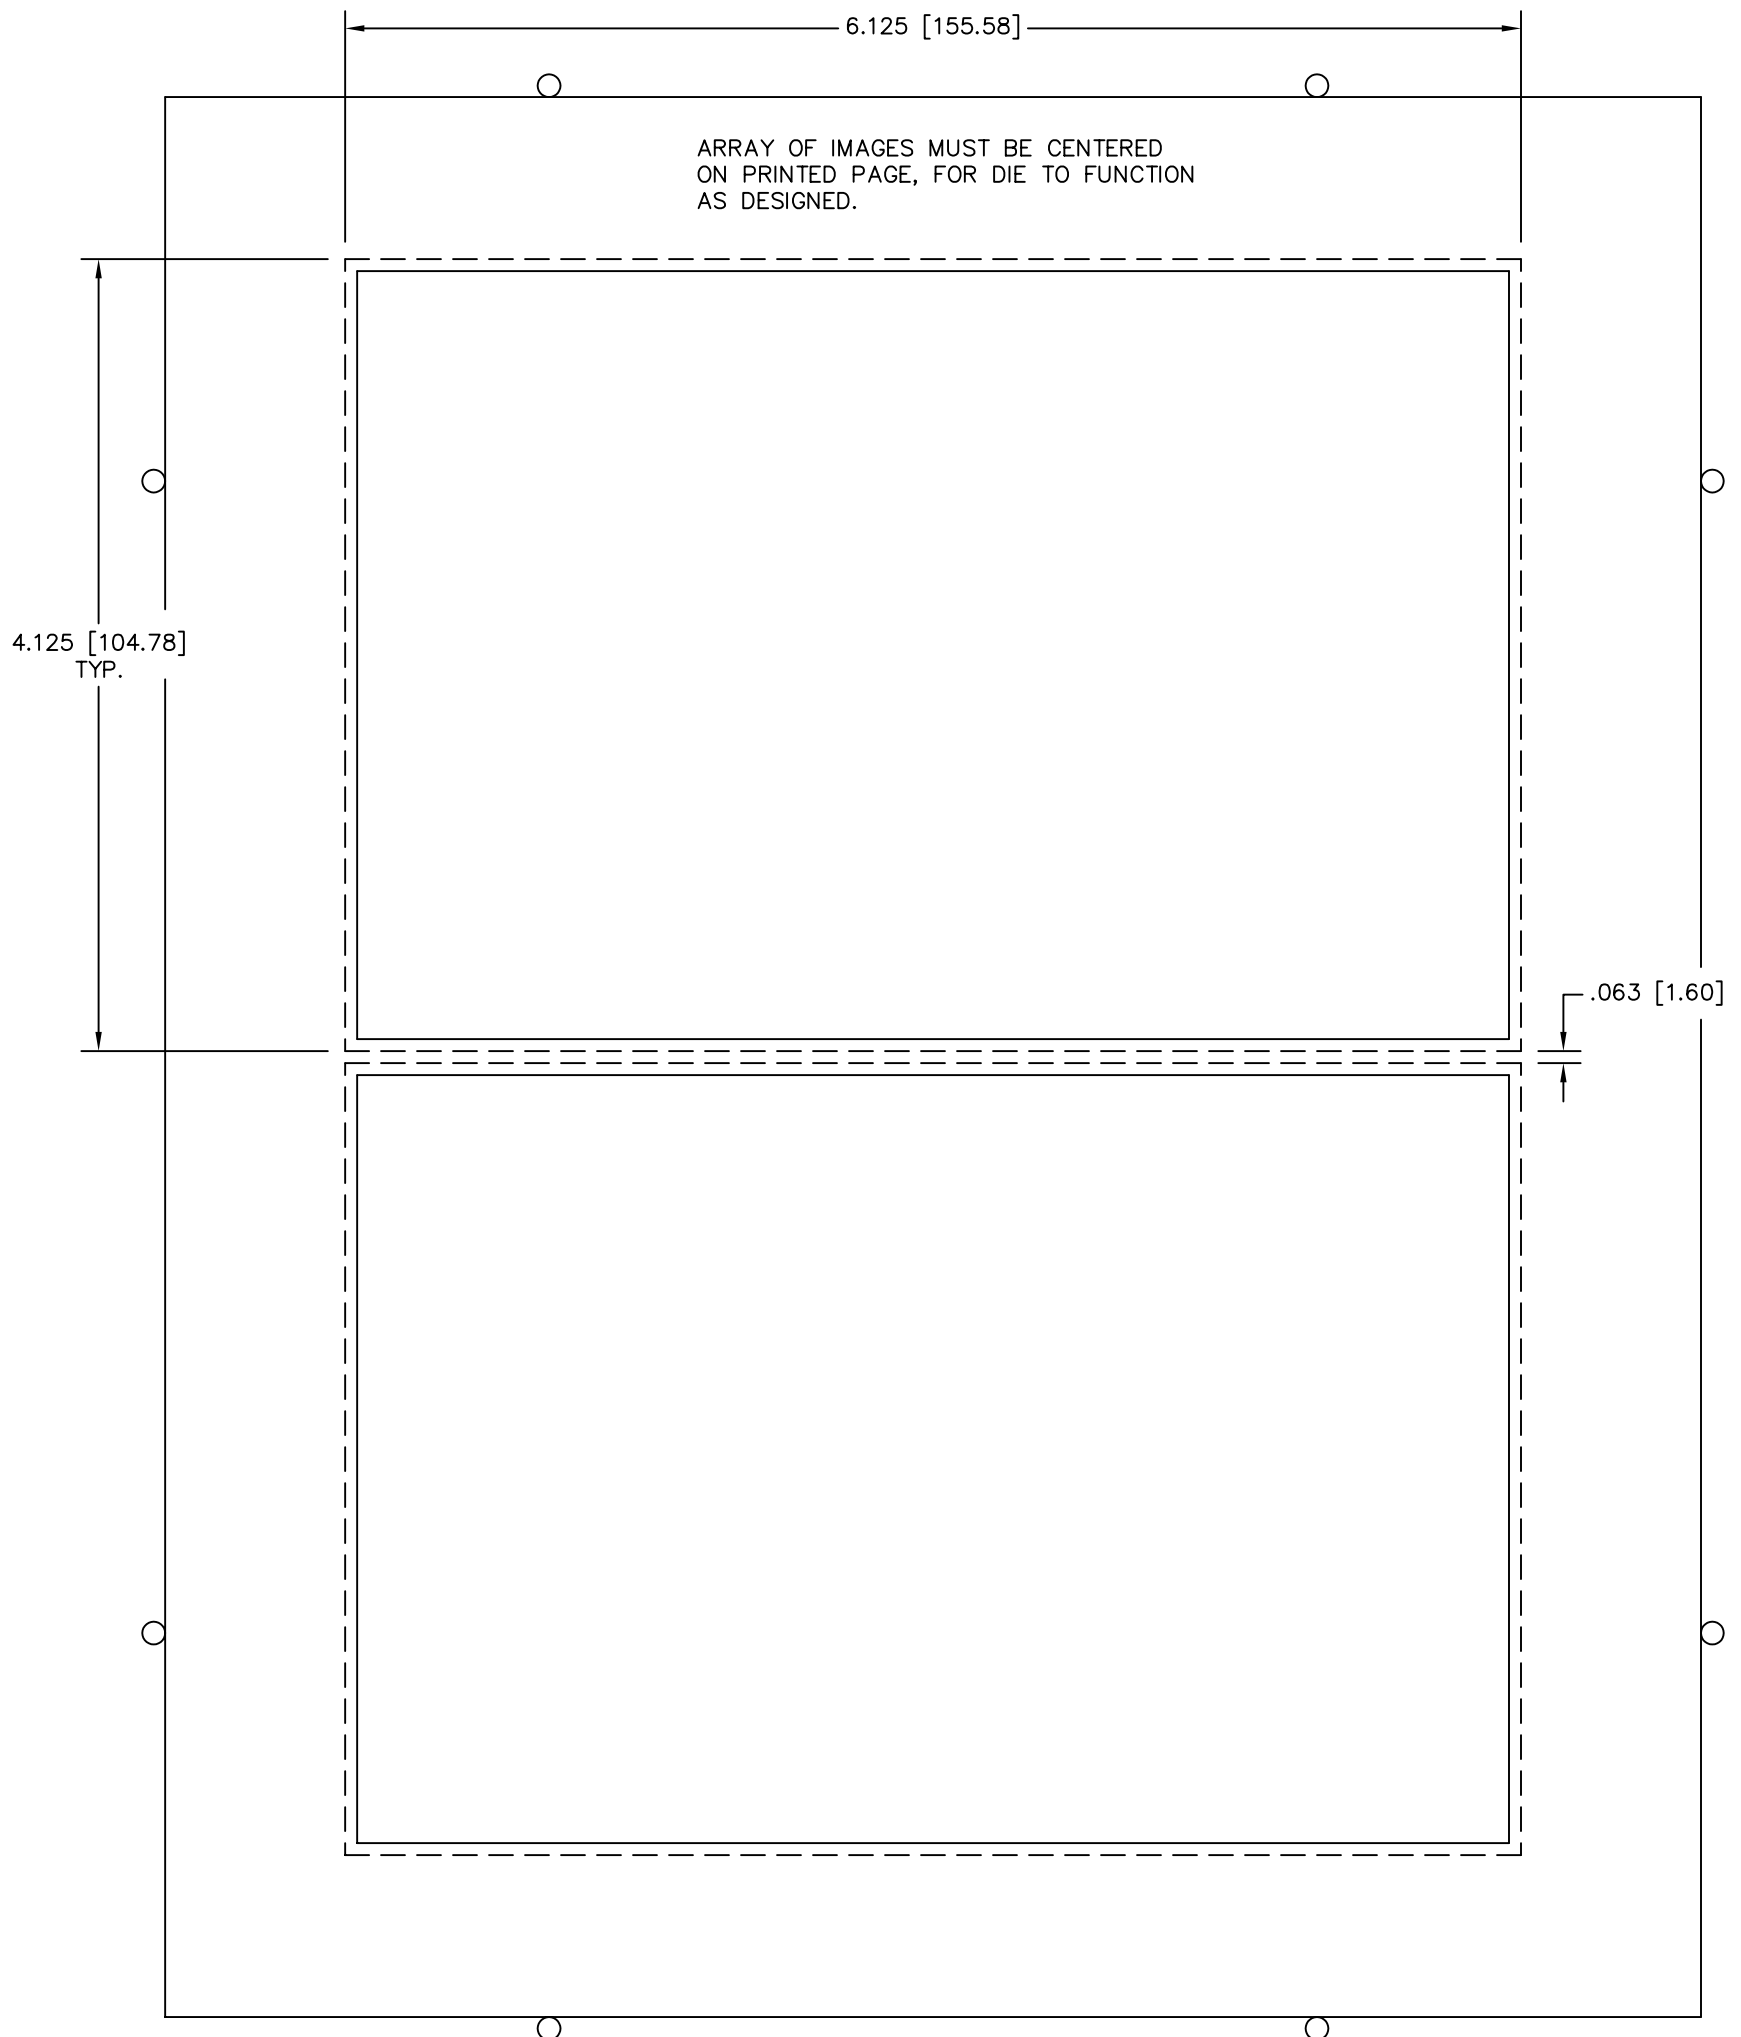

PAPER SIZE : 8" x 10"  
IMAGE SIZE : 4 1/8" x 6 1/8"  
DIE CUT SIZE : 4" x 6"

www.GOiMARK.com  
1-888-GOiMARK ( 888-464-6275 )

Dashed Lines = Image Requirement  
Solid Lines = Cut Lines

DIE VINYL PART NUMBER : DVPI2X10003  
DIE PART NUMBER : Pi2X10003