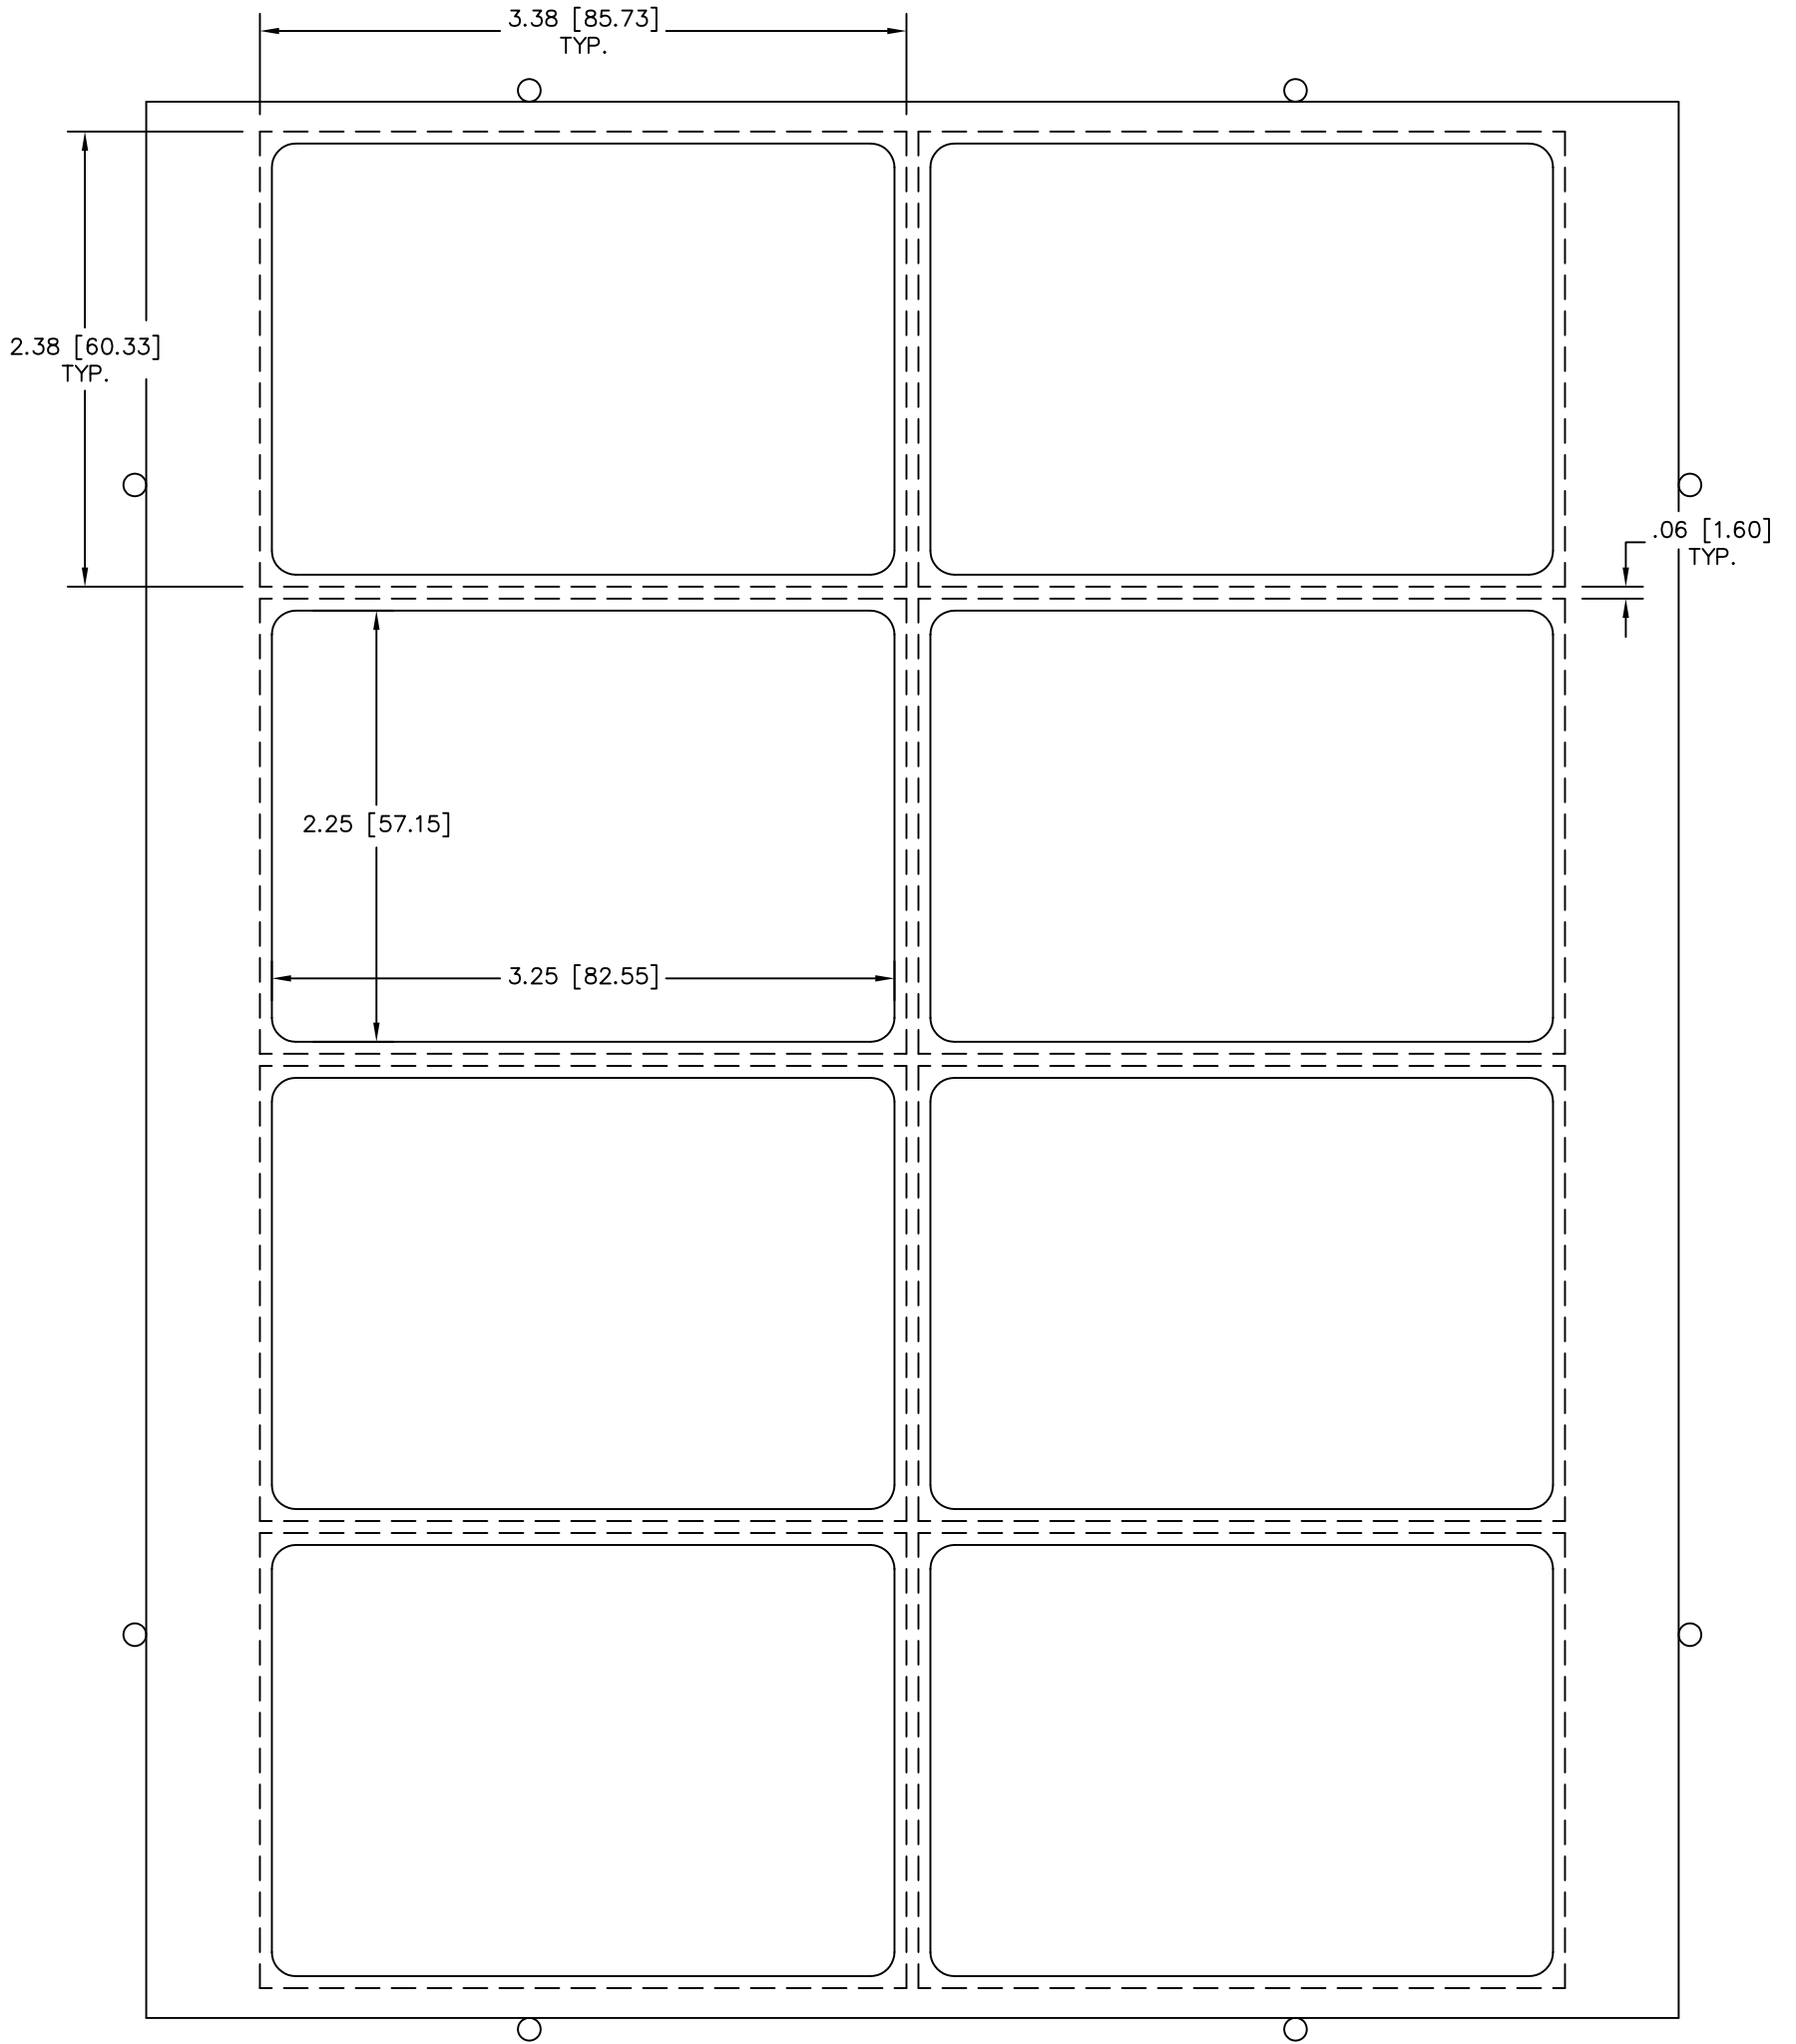

PAPER SIZE : 8" x 10"
IMAGE SIZE : 2 3/8" x 3 3/8"
DIE CUT SIZE : 2 1/4" x 3 1/4"

www.GOiMARK.com
1-888-GOiMARK (888-464-6275)

Dashed Lines = Image Requirement
Solid Lines = Cut Lines

DIE PART NUMBER : Pi2X10001