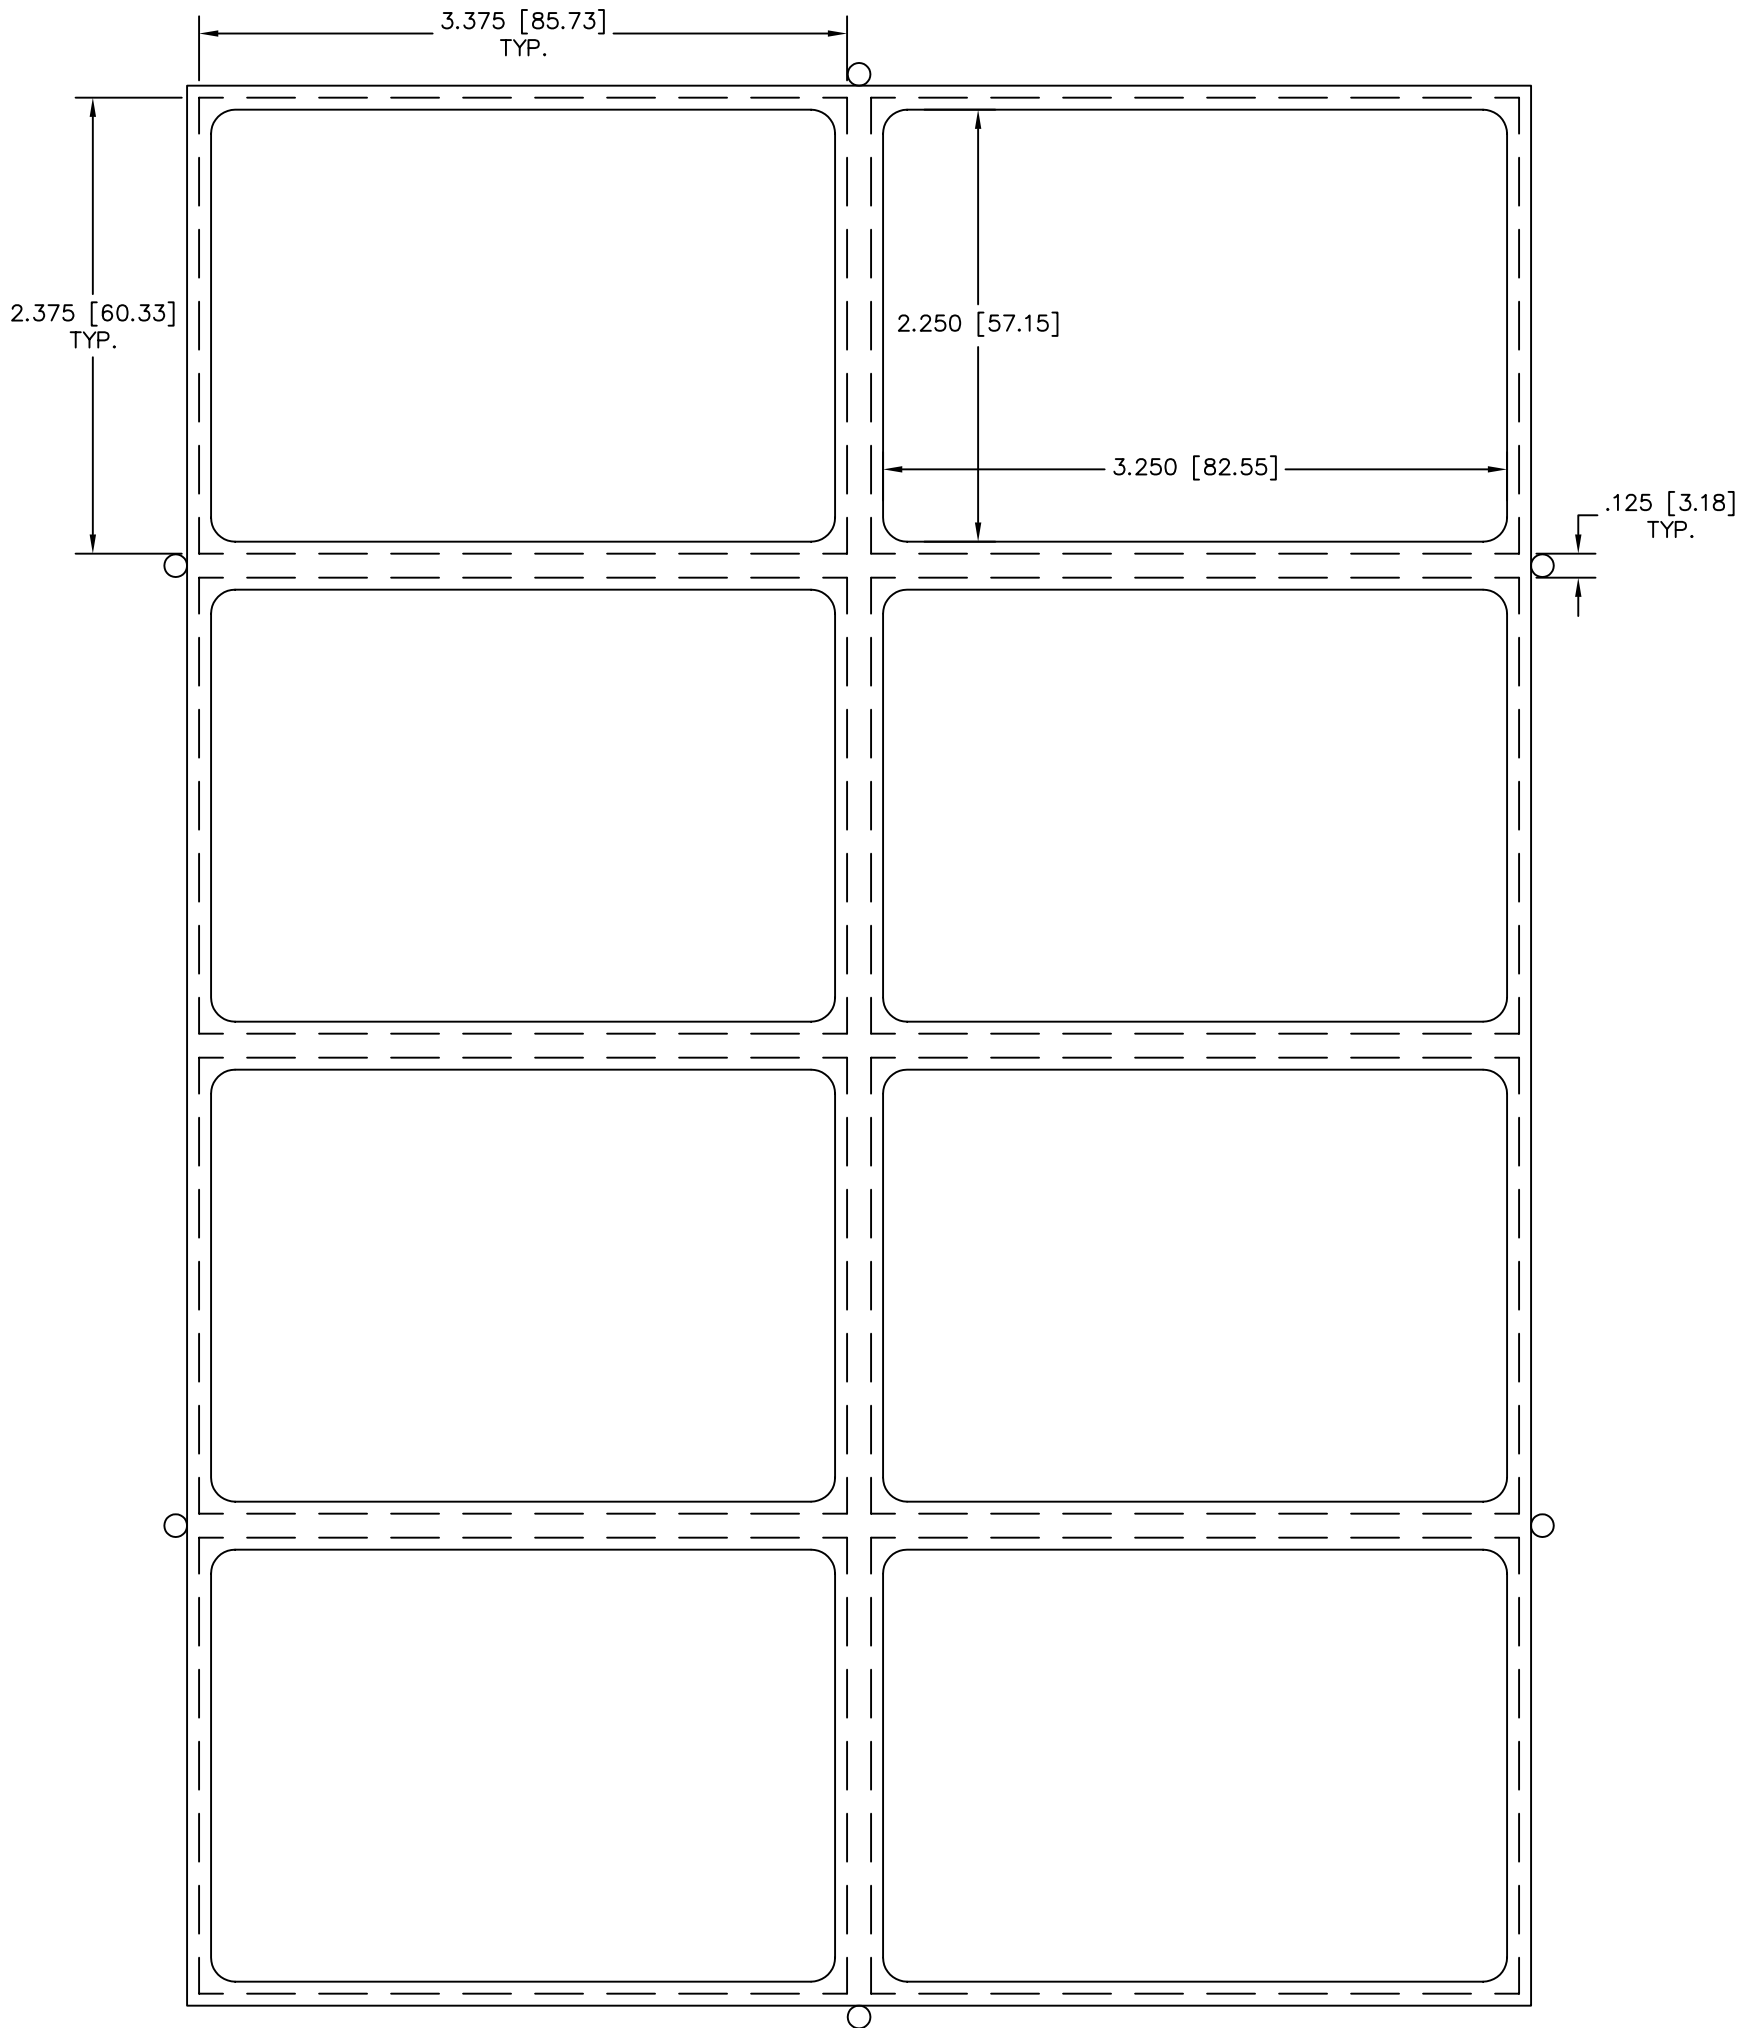

PAPER SIZE : 7" x 10"
IMAGE SIZE : 2 3/8" x 3 3/8"
DIE CUT SIZE : 2 1/4" x 3 1/4"

www.GOiMARK.com
1-888-GOiMARK (888-464-6275)

Dashed Lines = Image Requirement
Solid Lines = Cut Lines

DIE VINYL PART NUMBER : DVPI2X07001
DIE PART NUMBER : Pi2X07001