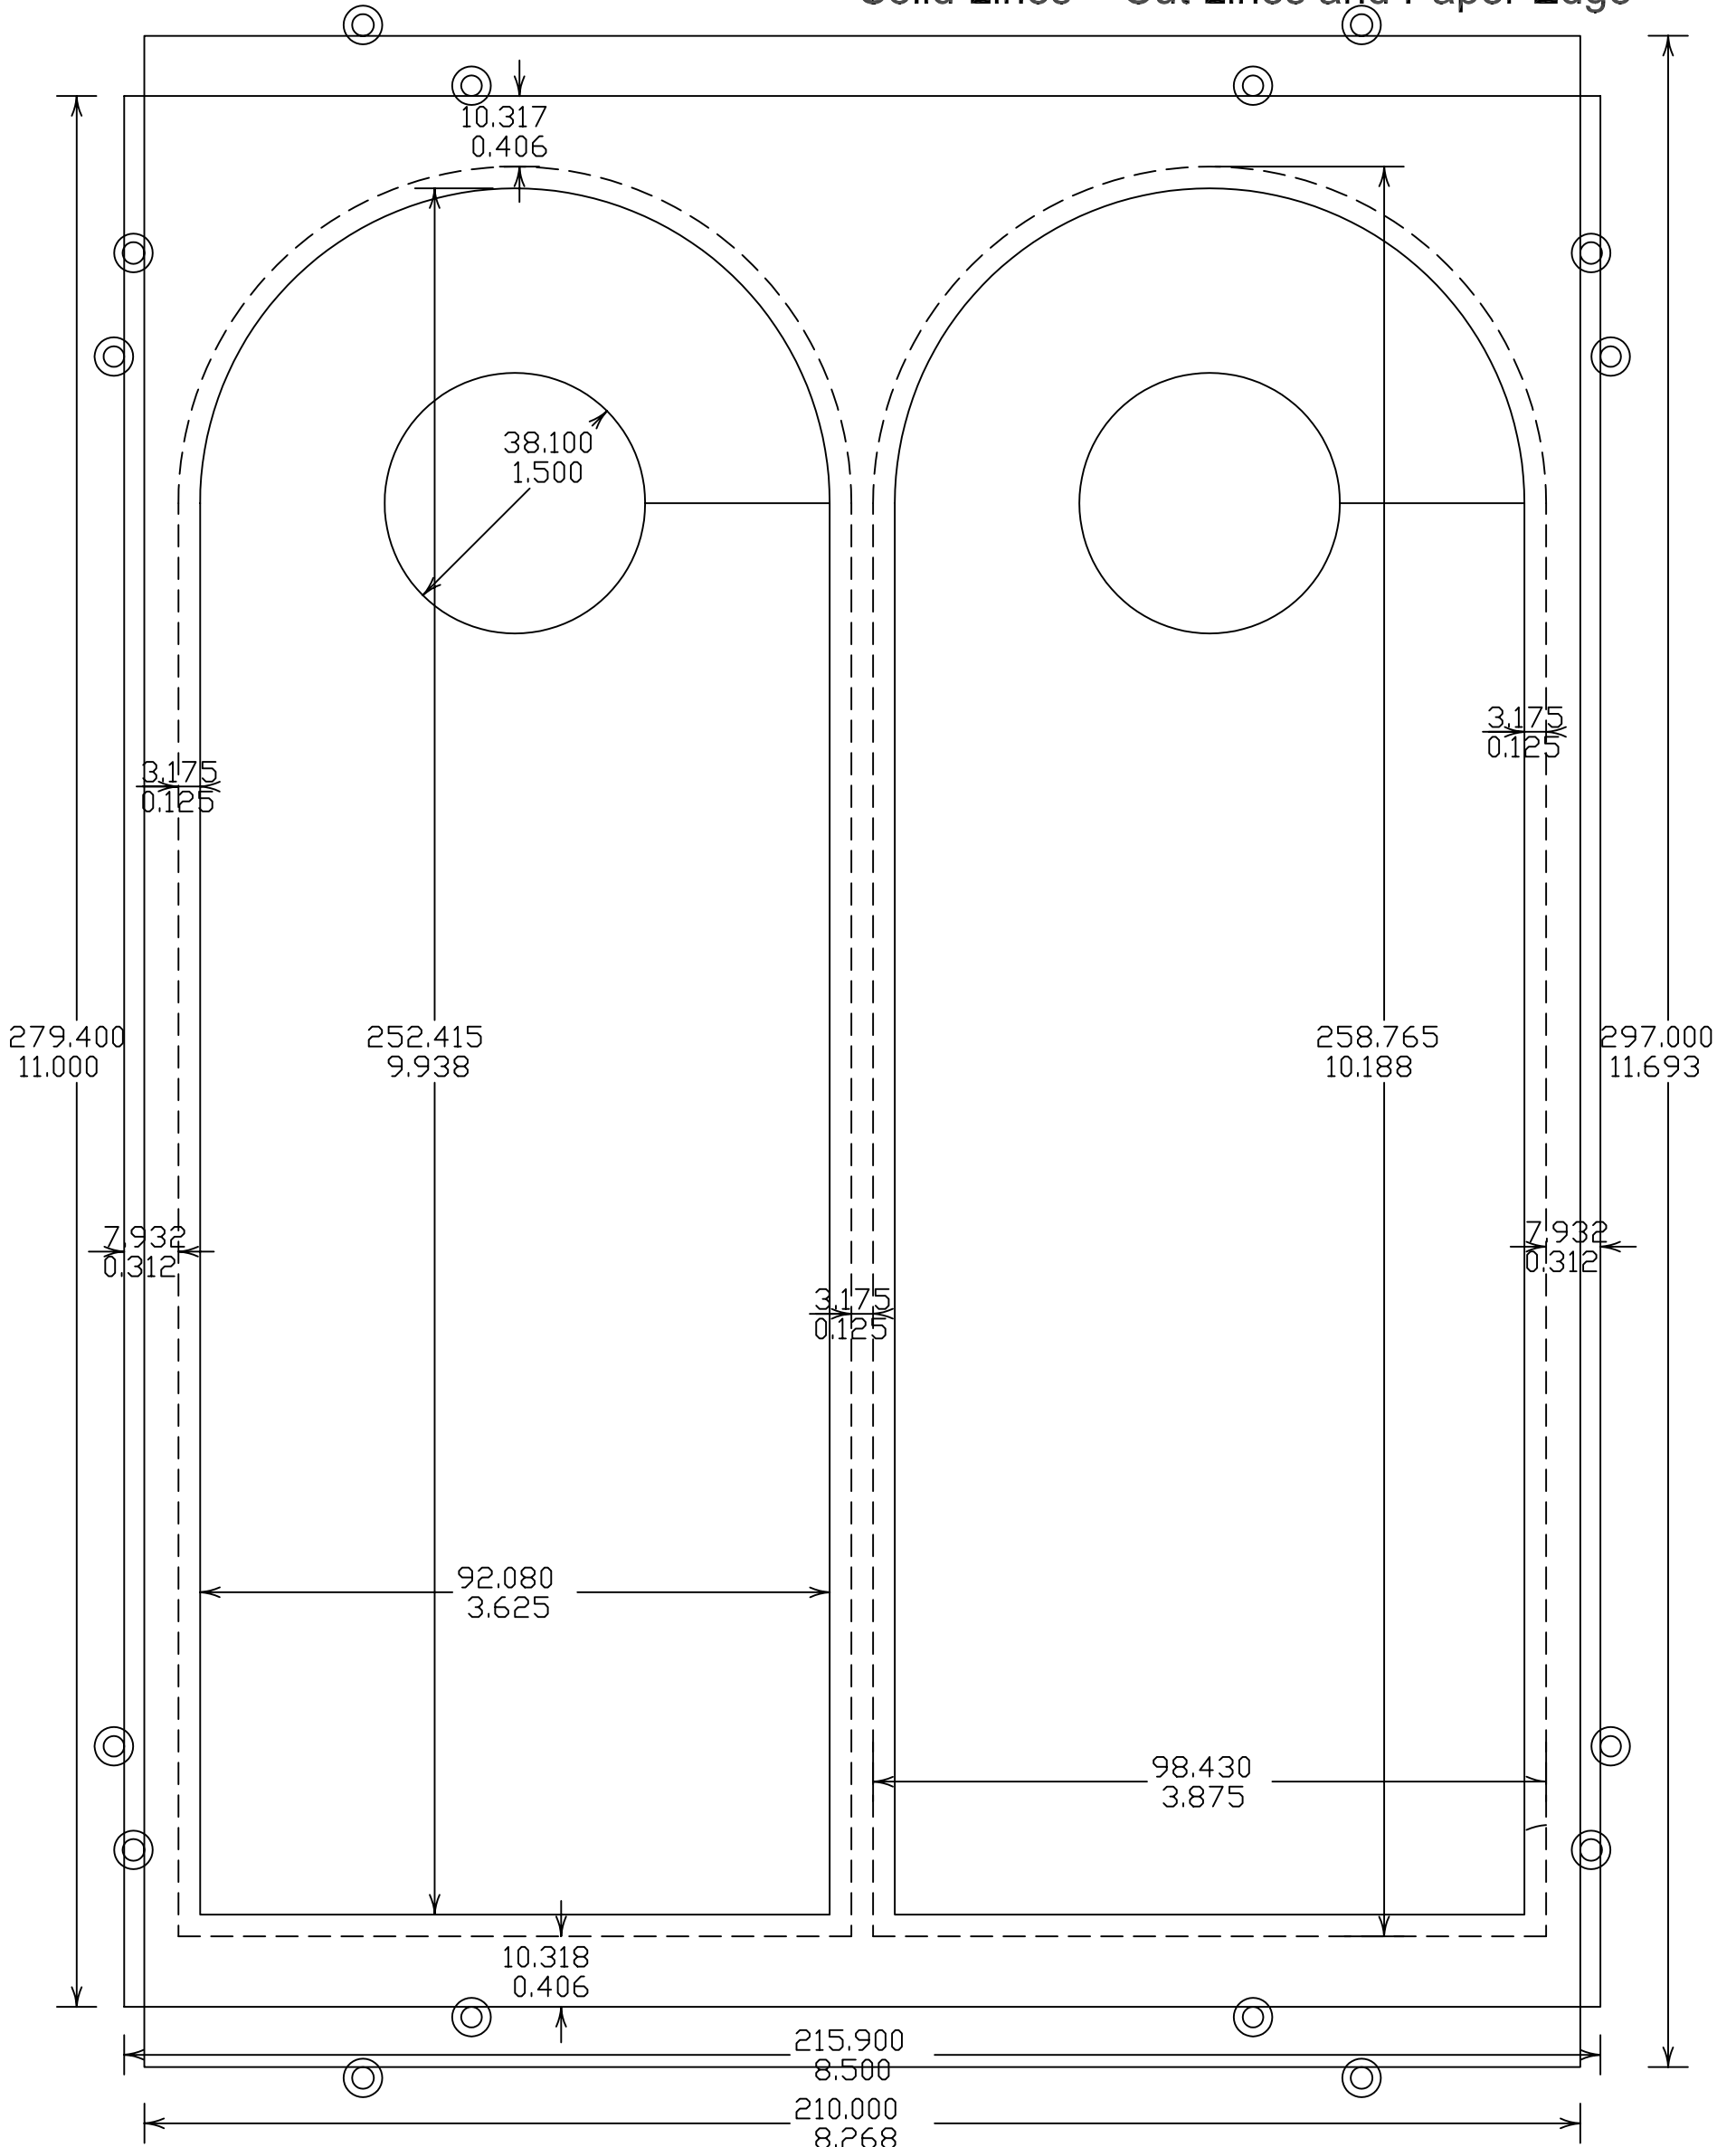

Dashed Lines = Image Requirement  
Phantom Lines = Score or Crease Lines  
Solid Lines = Cut Lines and Paper Edge

DIE VINYL PART NUMBER : DVPI25103  
DIE PART NUMBER : PI25103