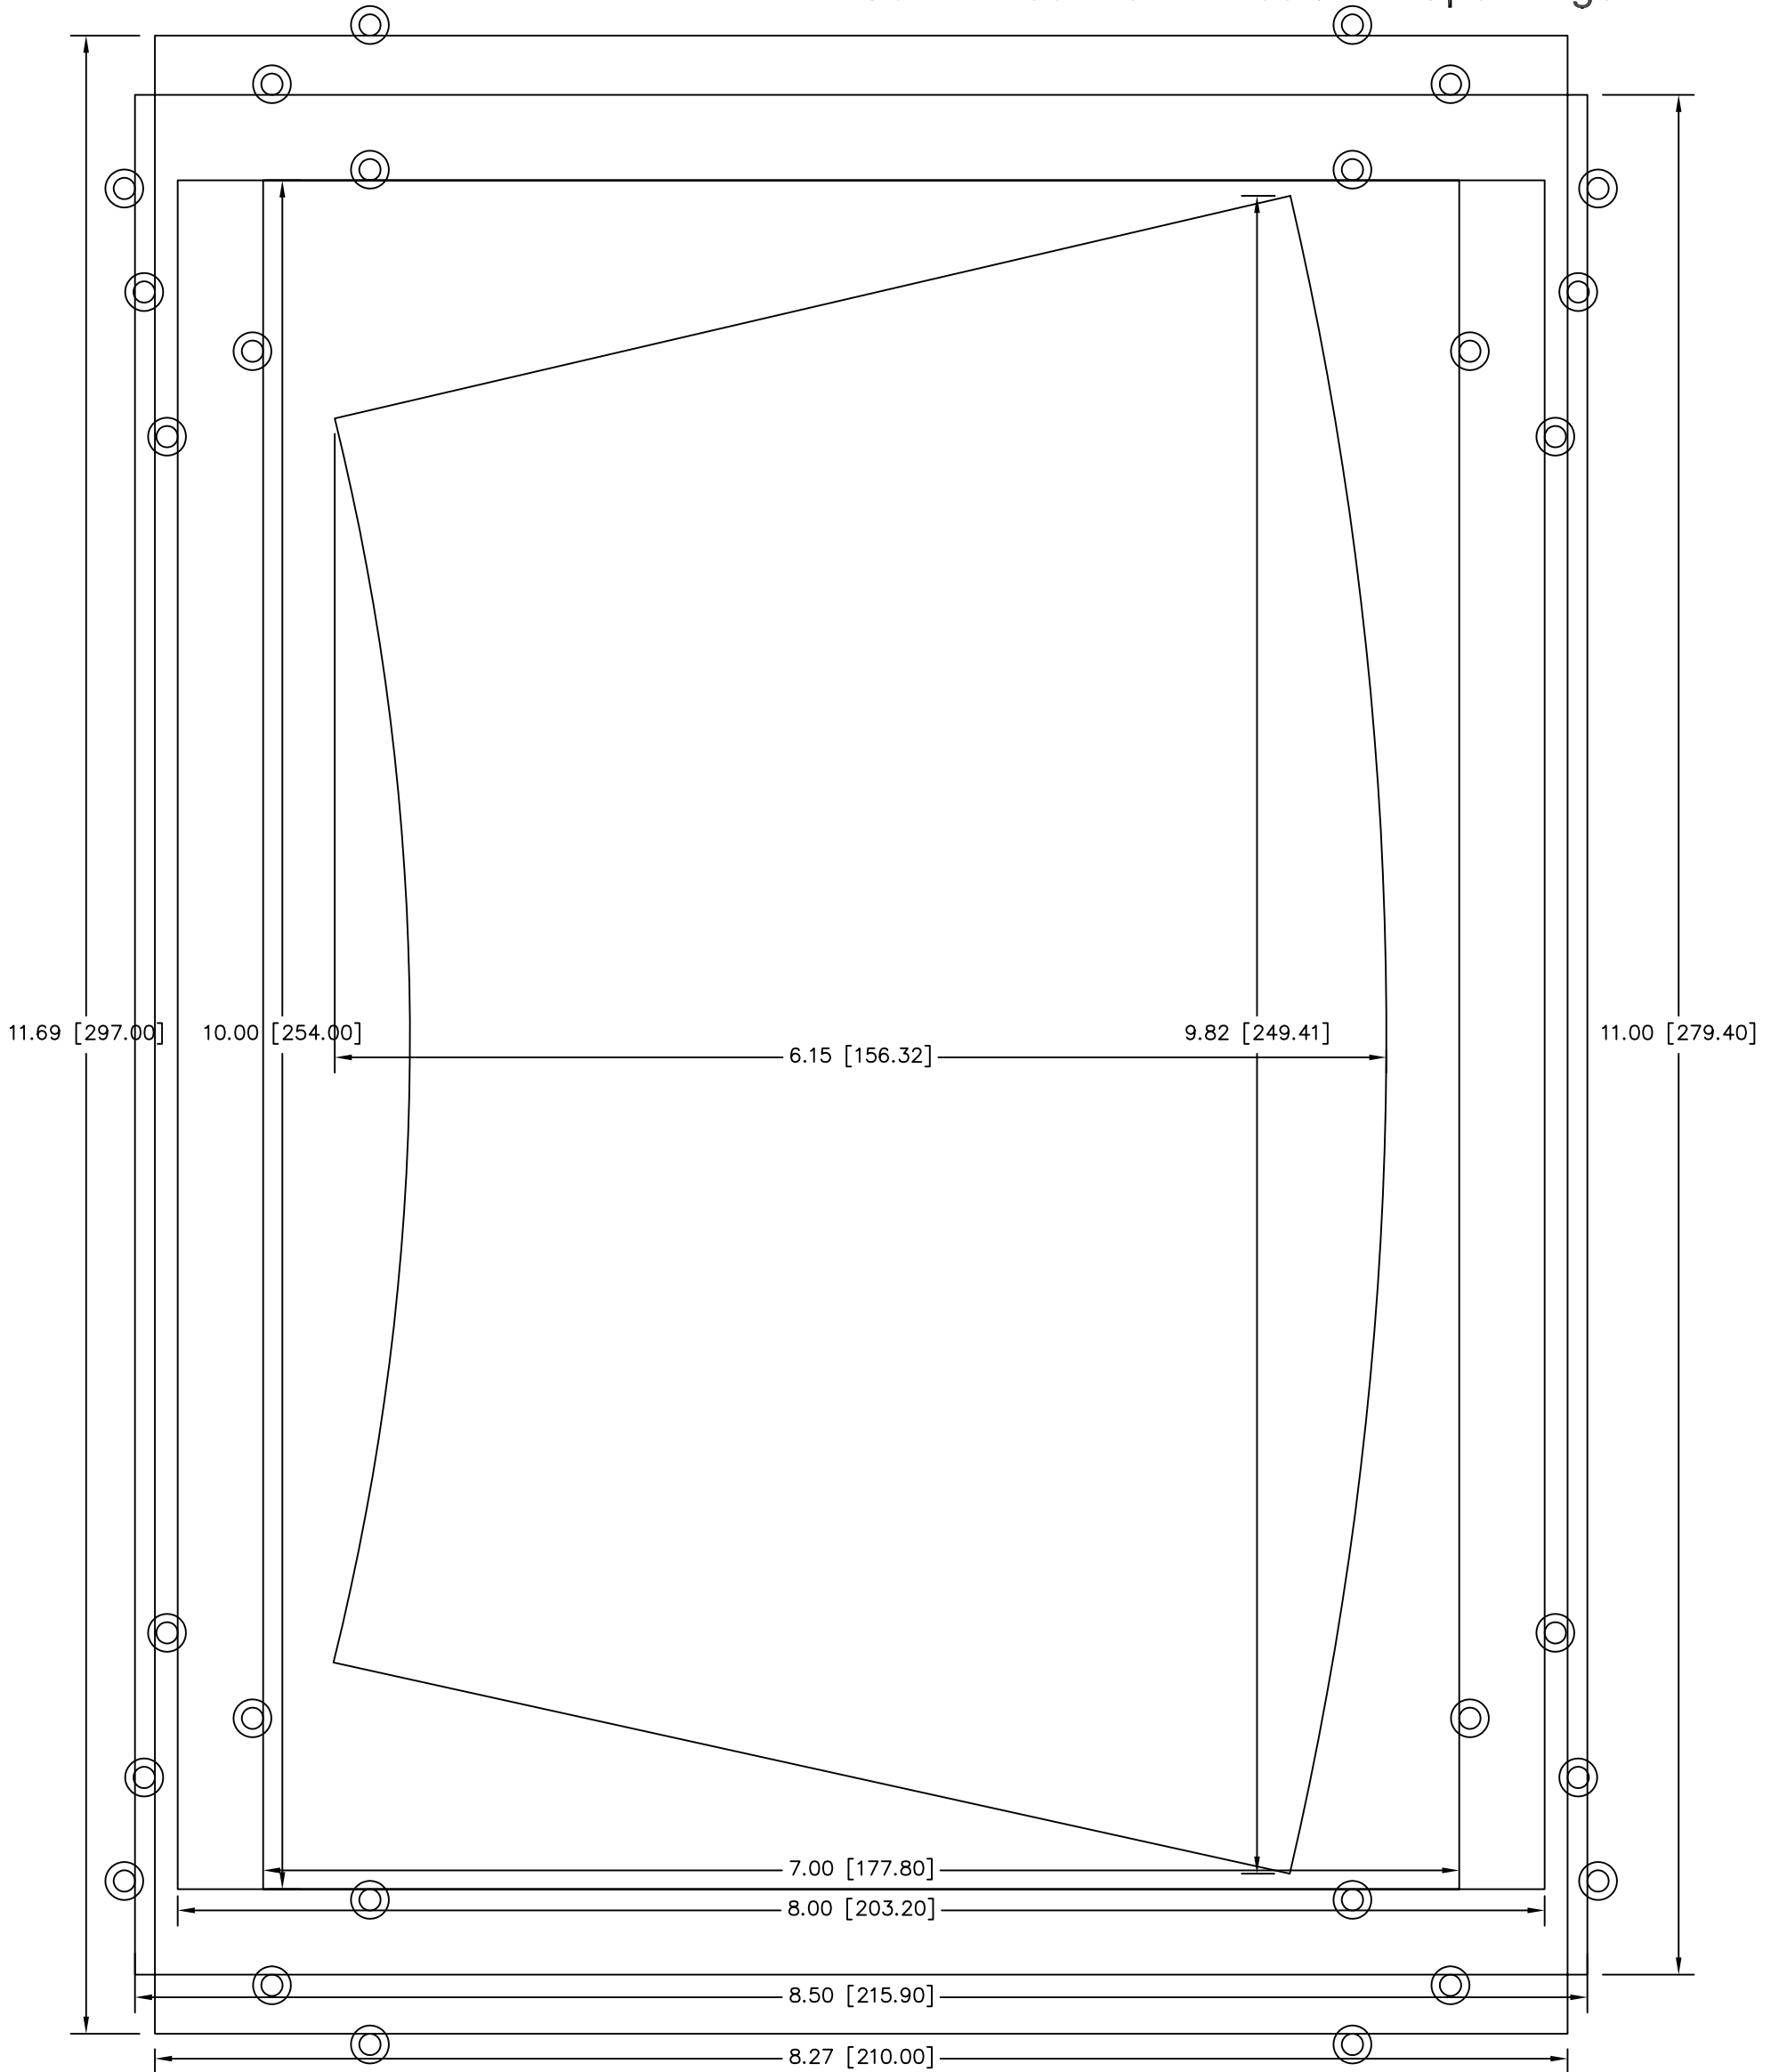

www.GOiMARK.com  
1-888-GOiMARK ( 888-464-6275 )

PAPER SIZE : 7" x 10"  
8" x 10"  
8 1/2" x 11"  
A4 210mm x 297mm  
DIE CUT SIZE : 6 3/16" x 9 13/16"

Solid Lines = Cut Lines and Paper Edge

DIE VINYL PART NUMBER : DVPI25101  
DIE PART NUMBER : Pi25101