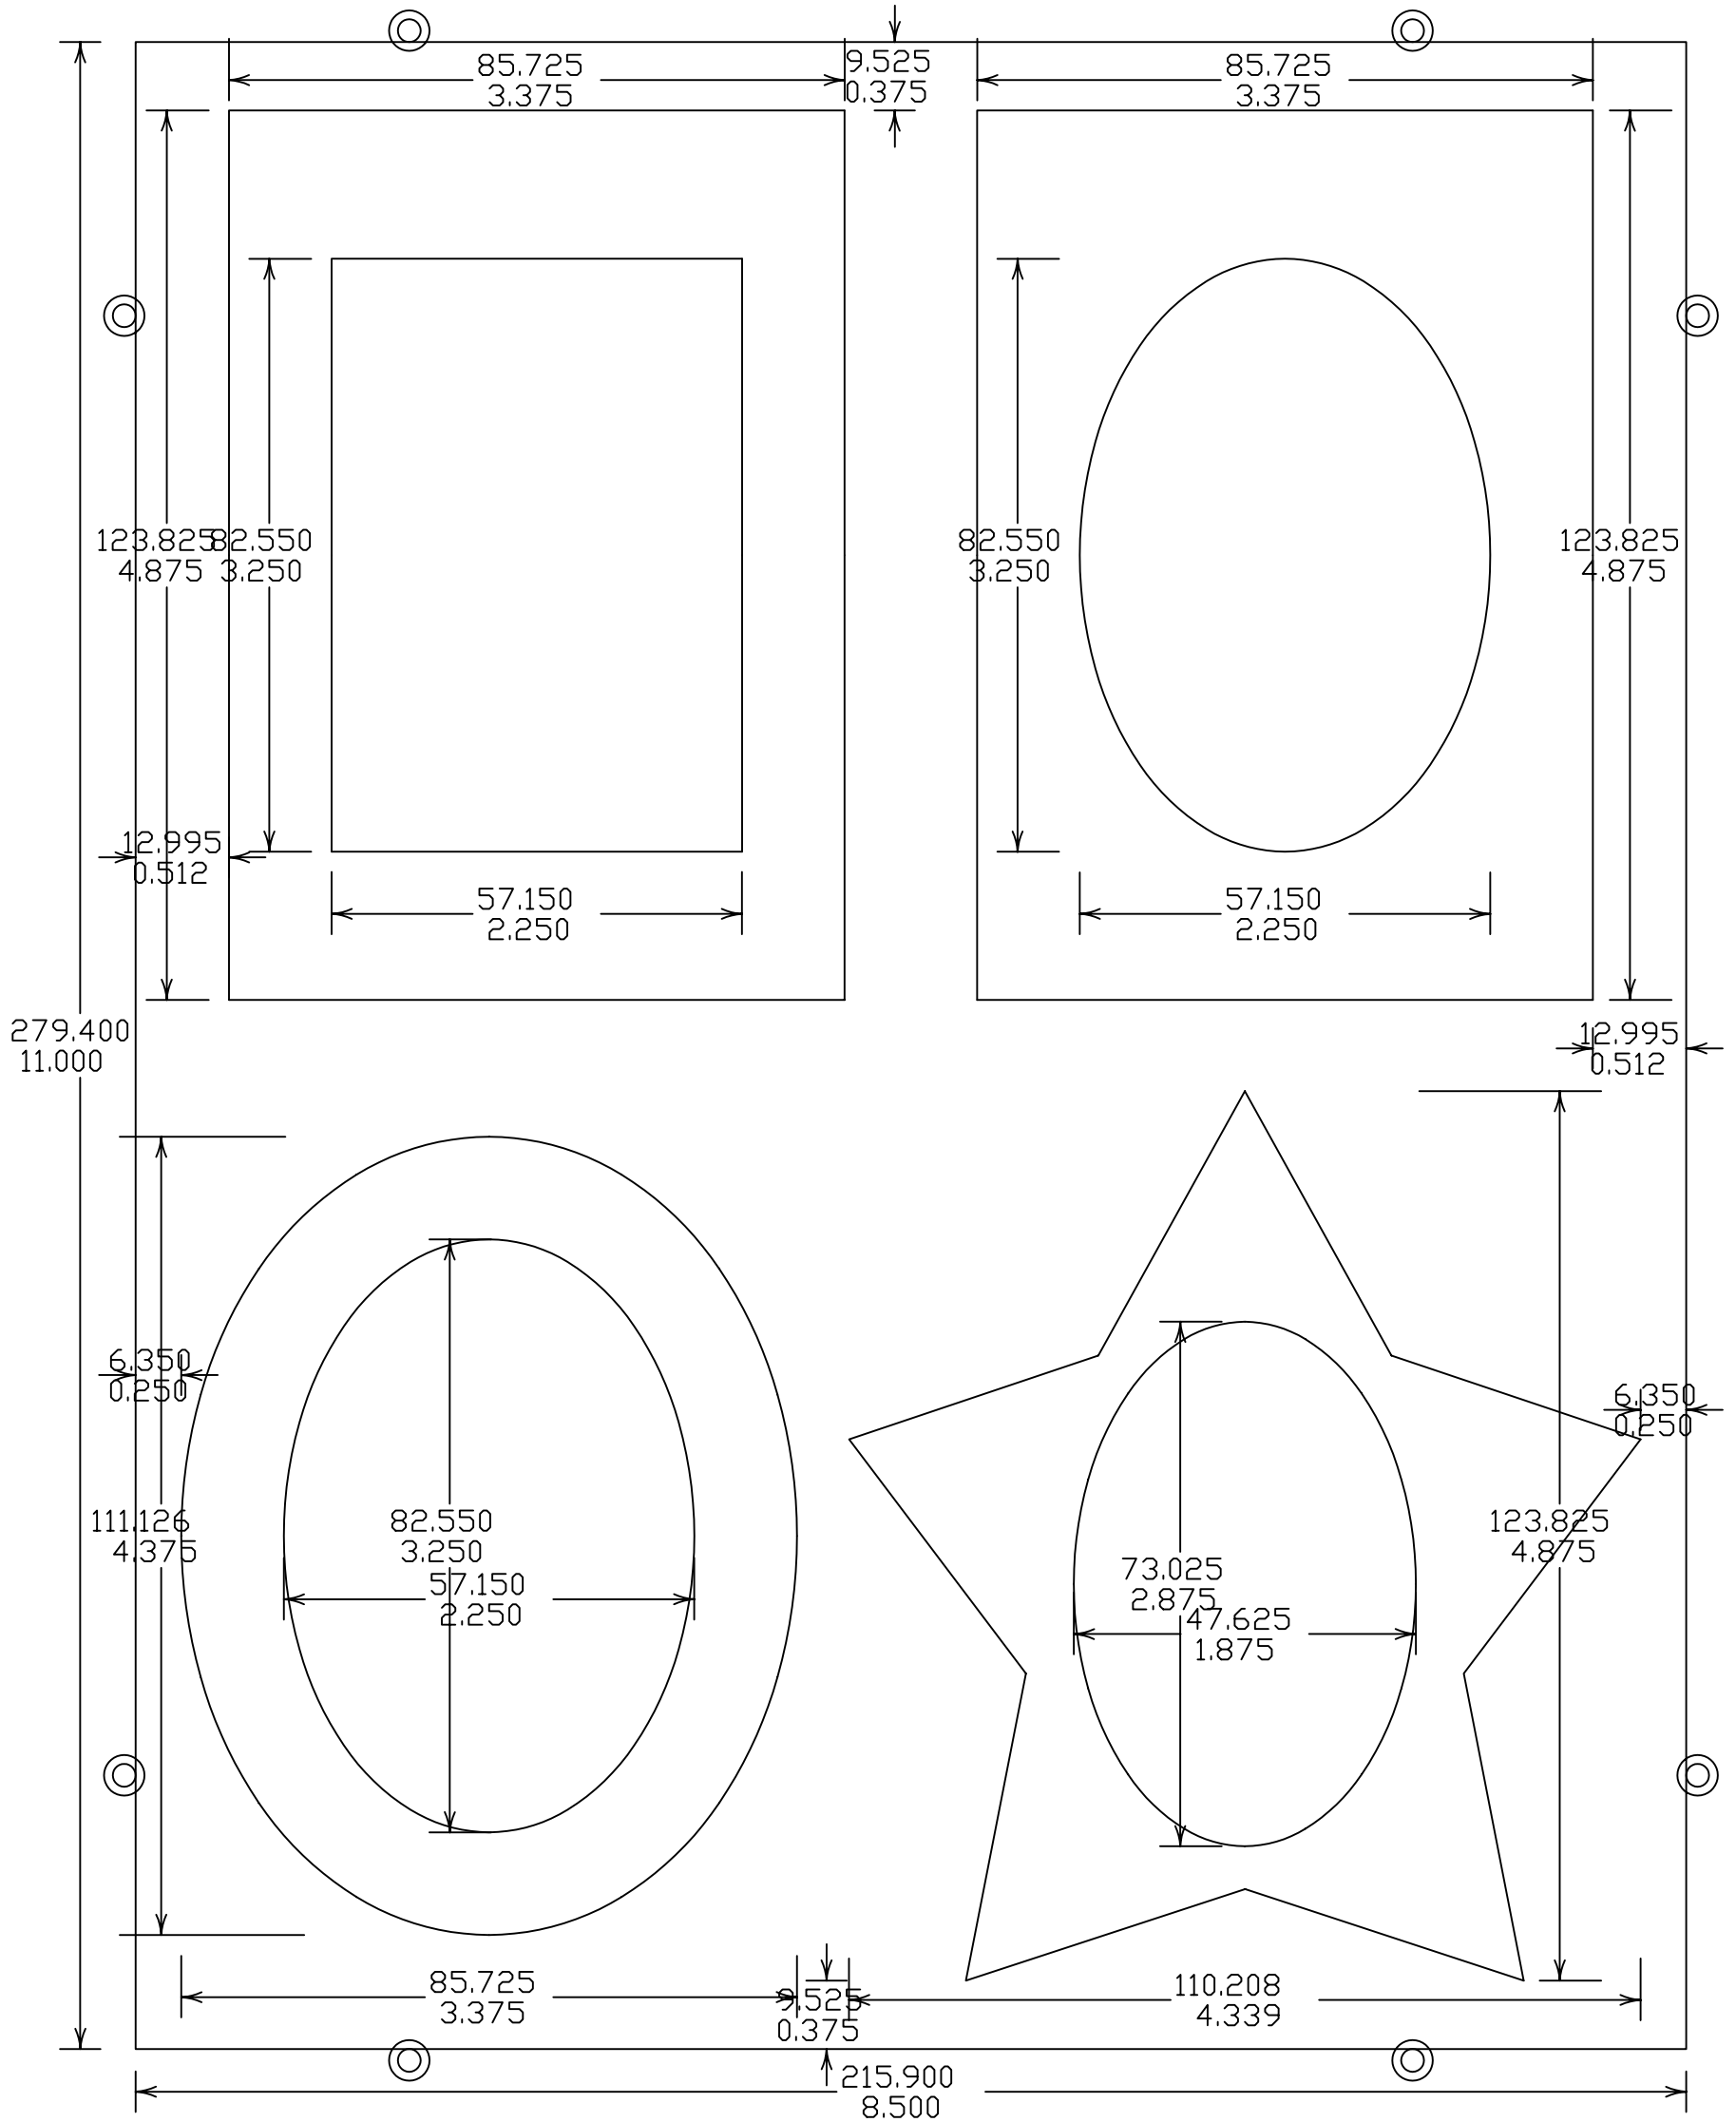

PAPER SIZE : 8 1/2" x 11"
 IMAGE SIZE : FUNPACK
 DIE CUT SIZE : FUNPACK

www.GOiMARK.com
 1-888-GOiMARK (888-464-6275)

Dashed Lines = Image Requirement
 Phantom Lines = Score or Crease Lines
 Solid Lines = Cut Lines and Paper Edge

DIE VINYL PART NUMBER : DVPi21105
 DIE PART NUMBER : Pi21105