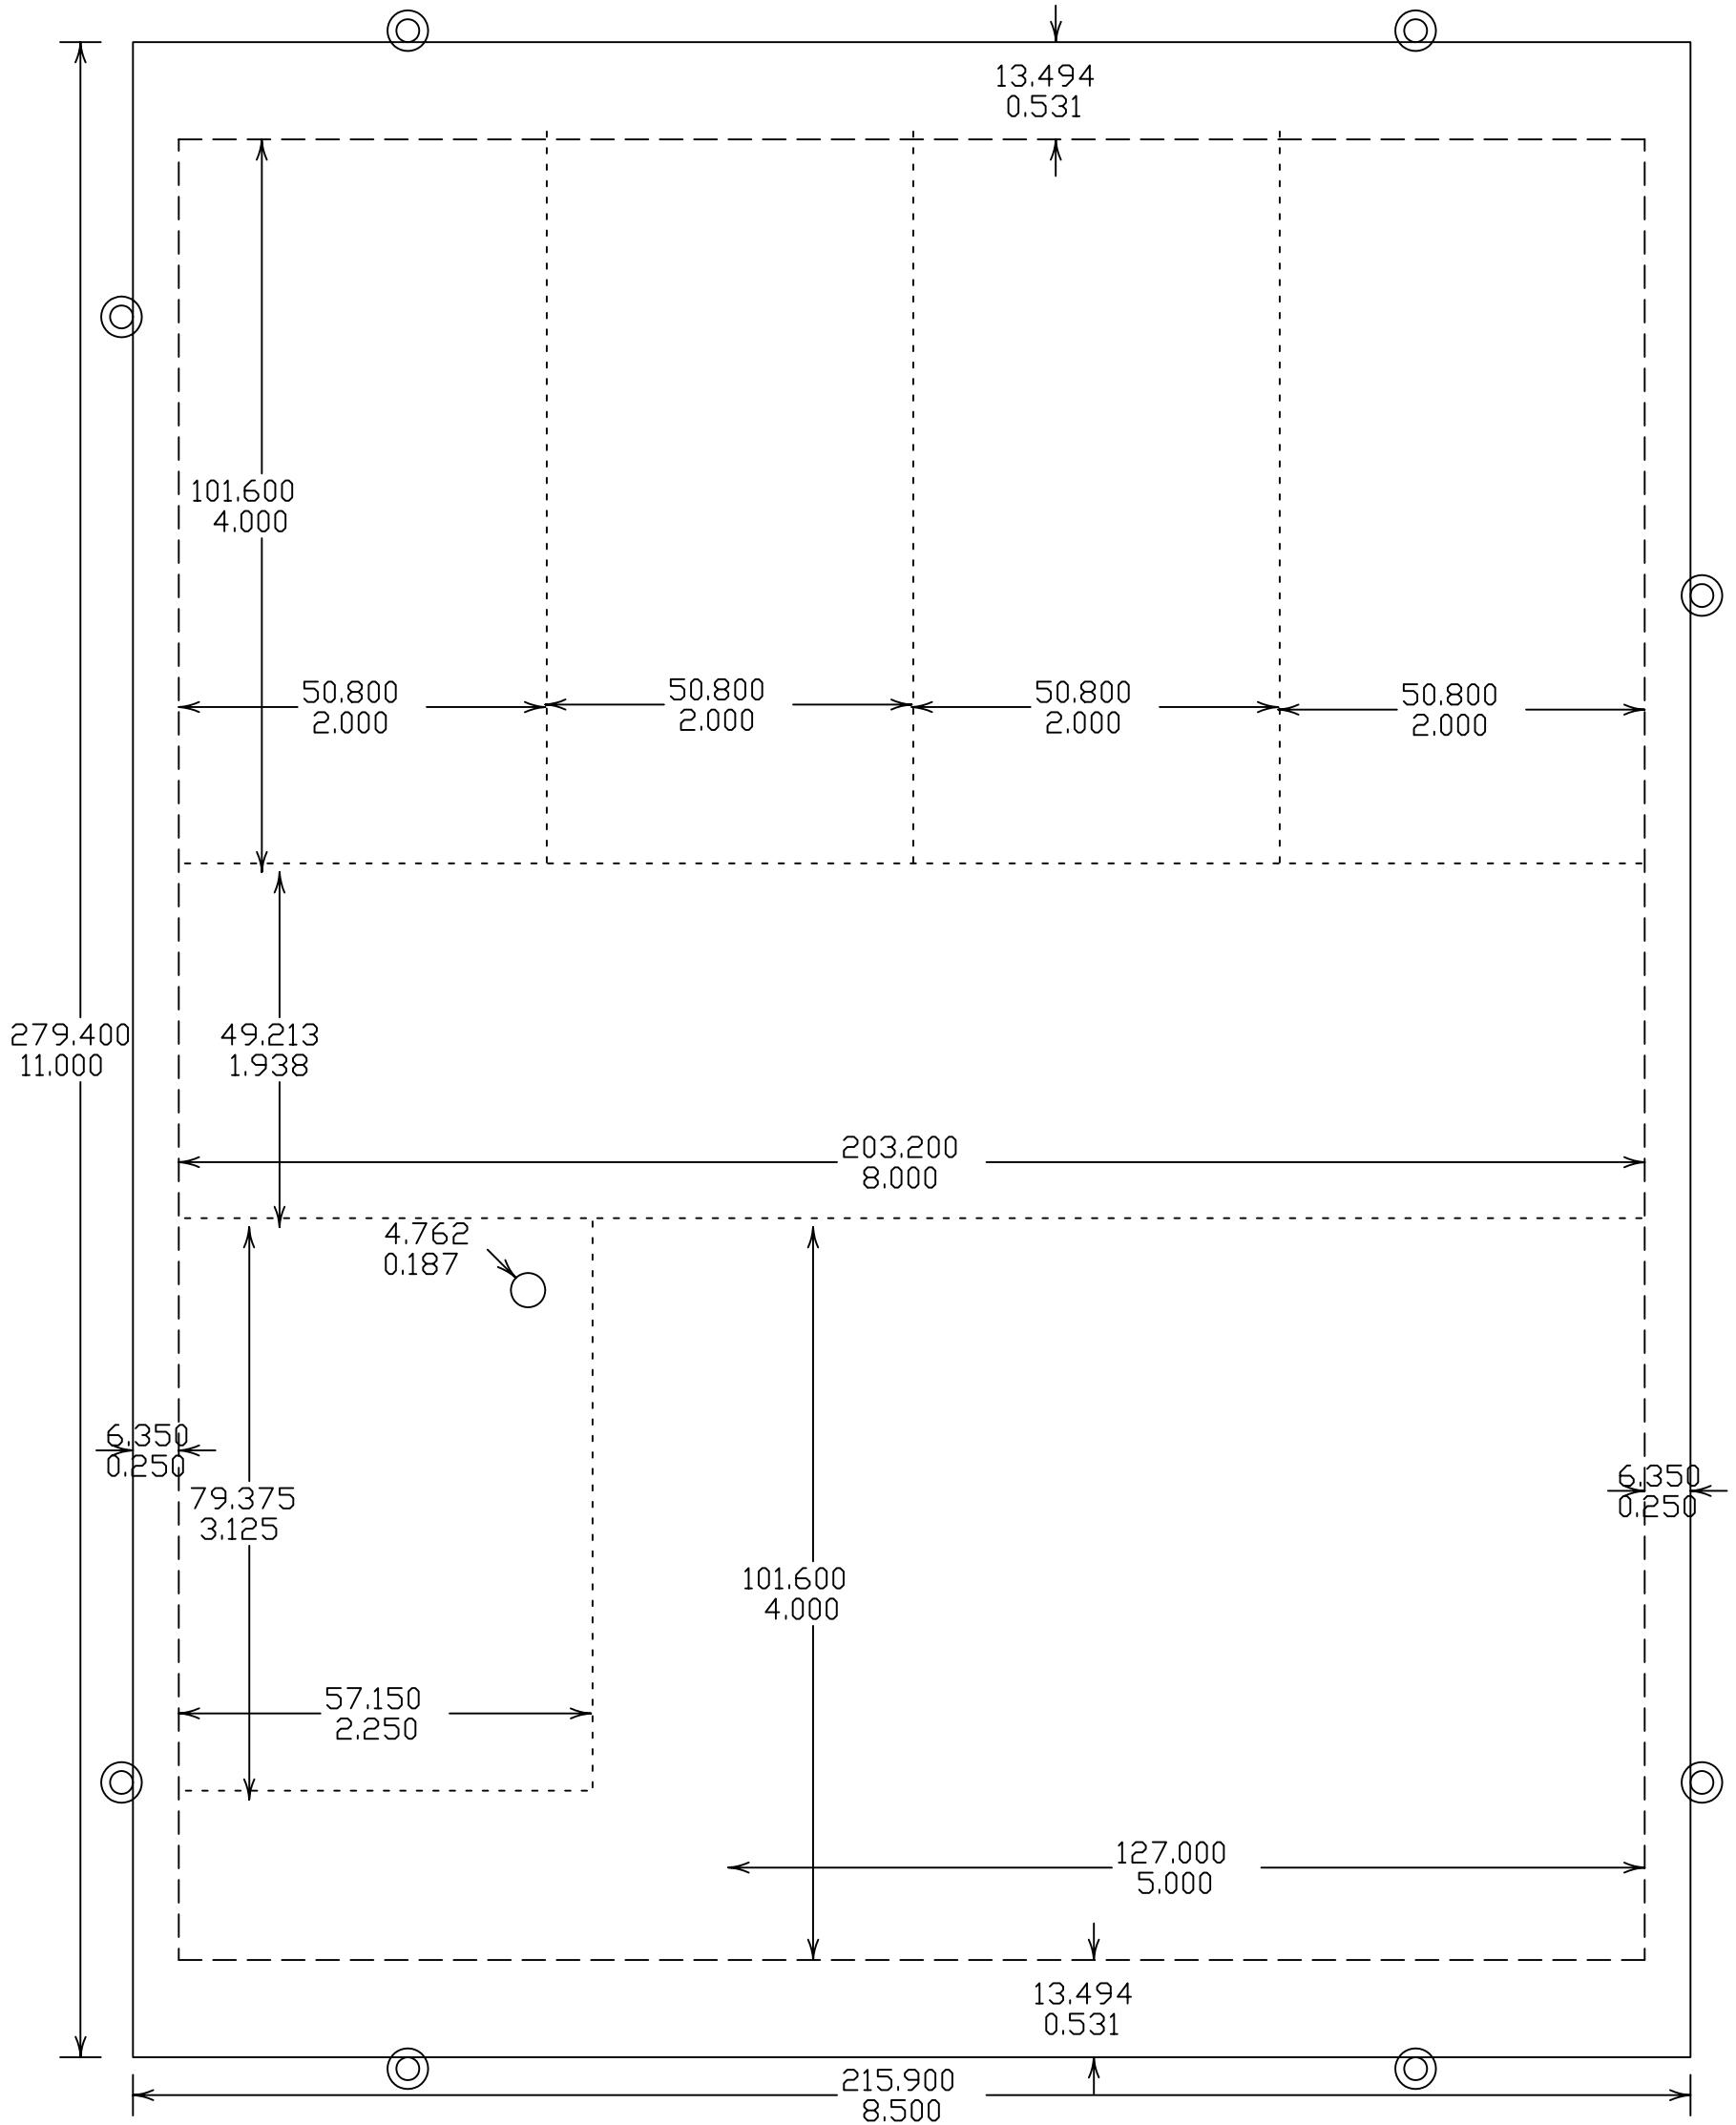

www.GOiMARK.com
1-888-GOiMARK (888-464-6275)

PAPER SIZE : 8 1/2" x 11"
IMAGE SIZE : FUNPACK
DIE CUT SIZE : FUNPACK

Dashed Lines = Image Requirement
Phantom Lines = Perfed Lines
Solid Lines = Cut Lines and Paper Edge

DIE VINYL PART NUMBER : DVPi21103
DIE PART NUMBER : Pi21103