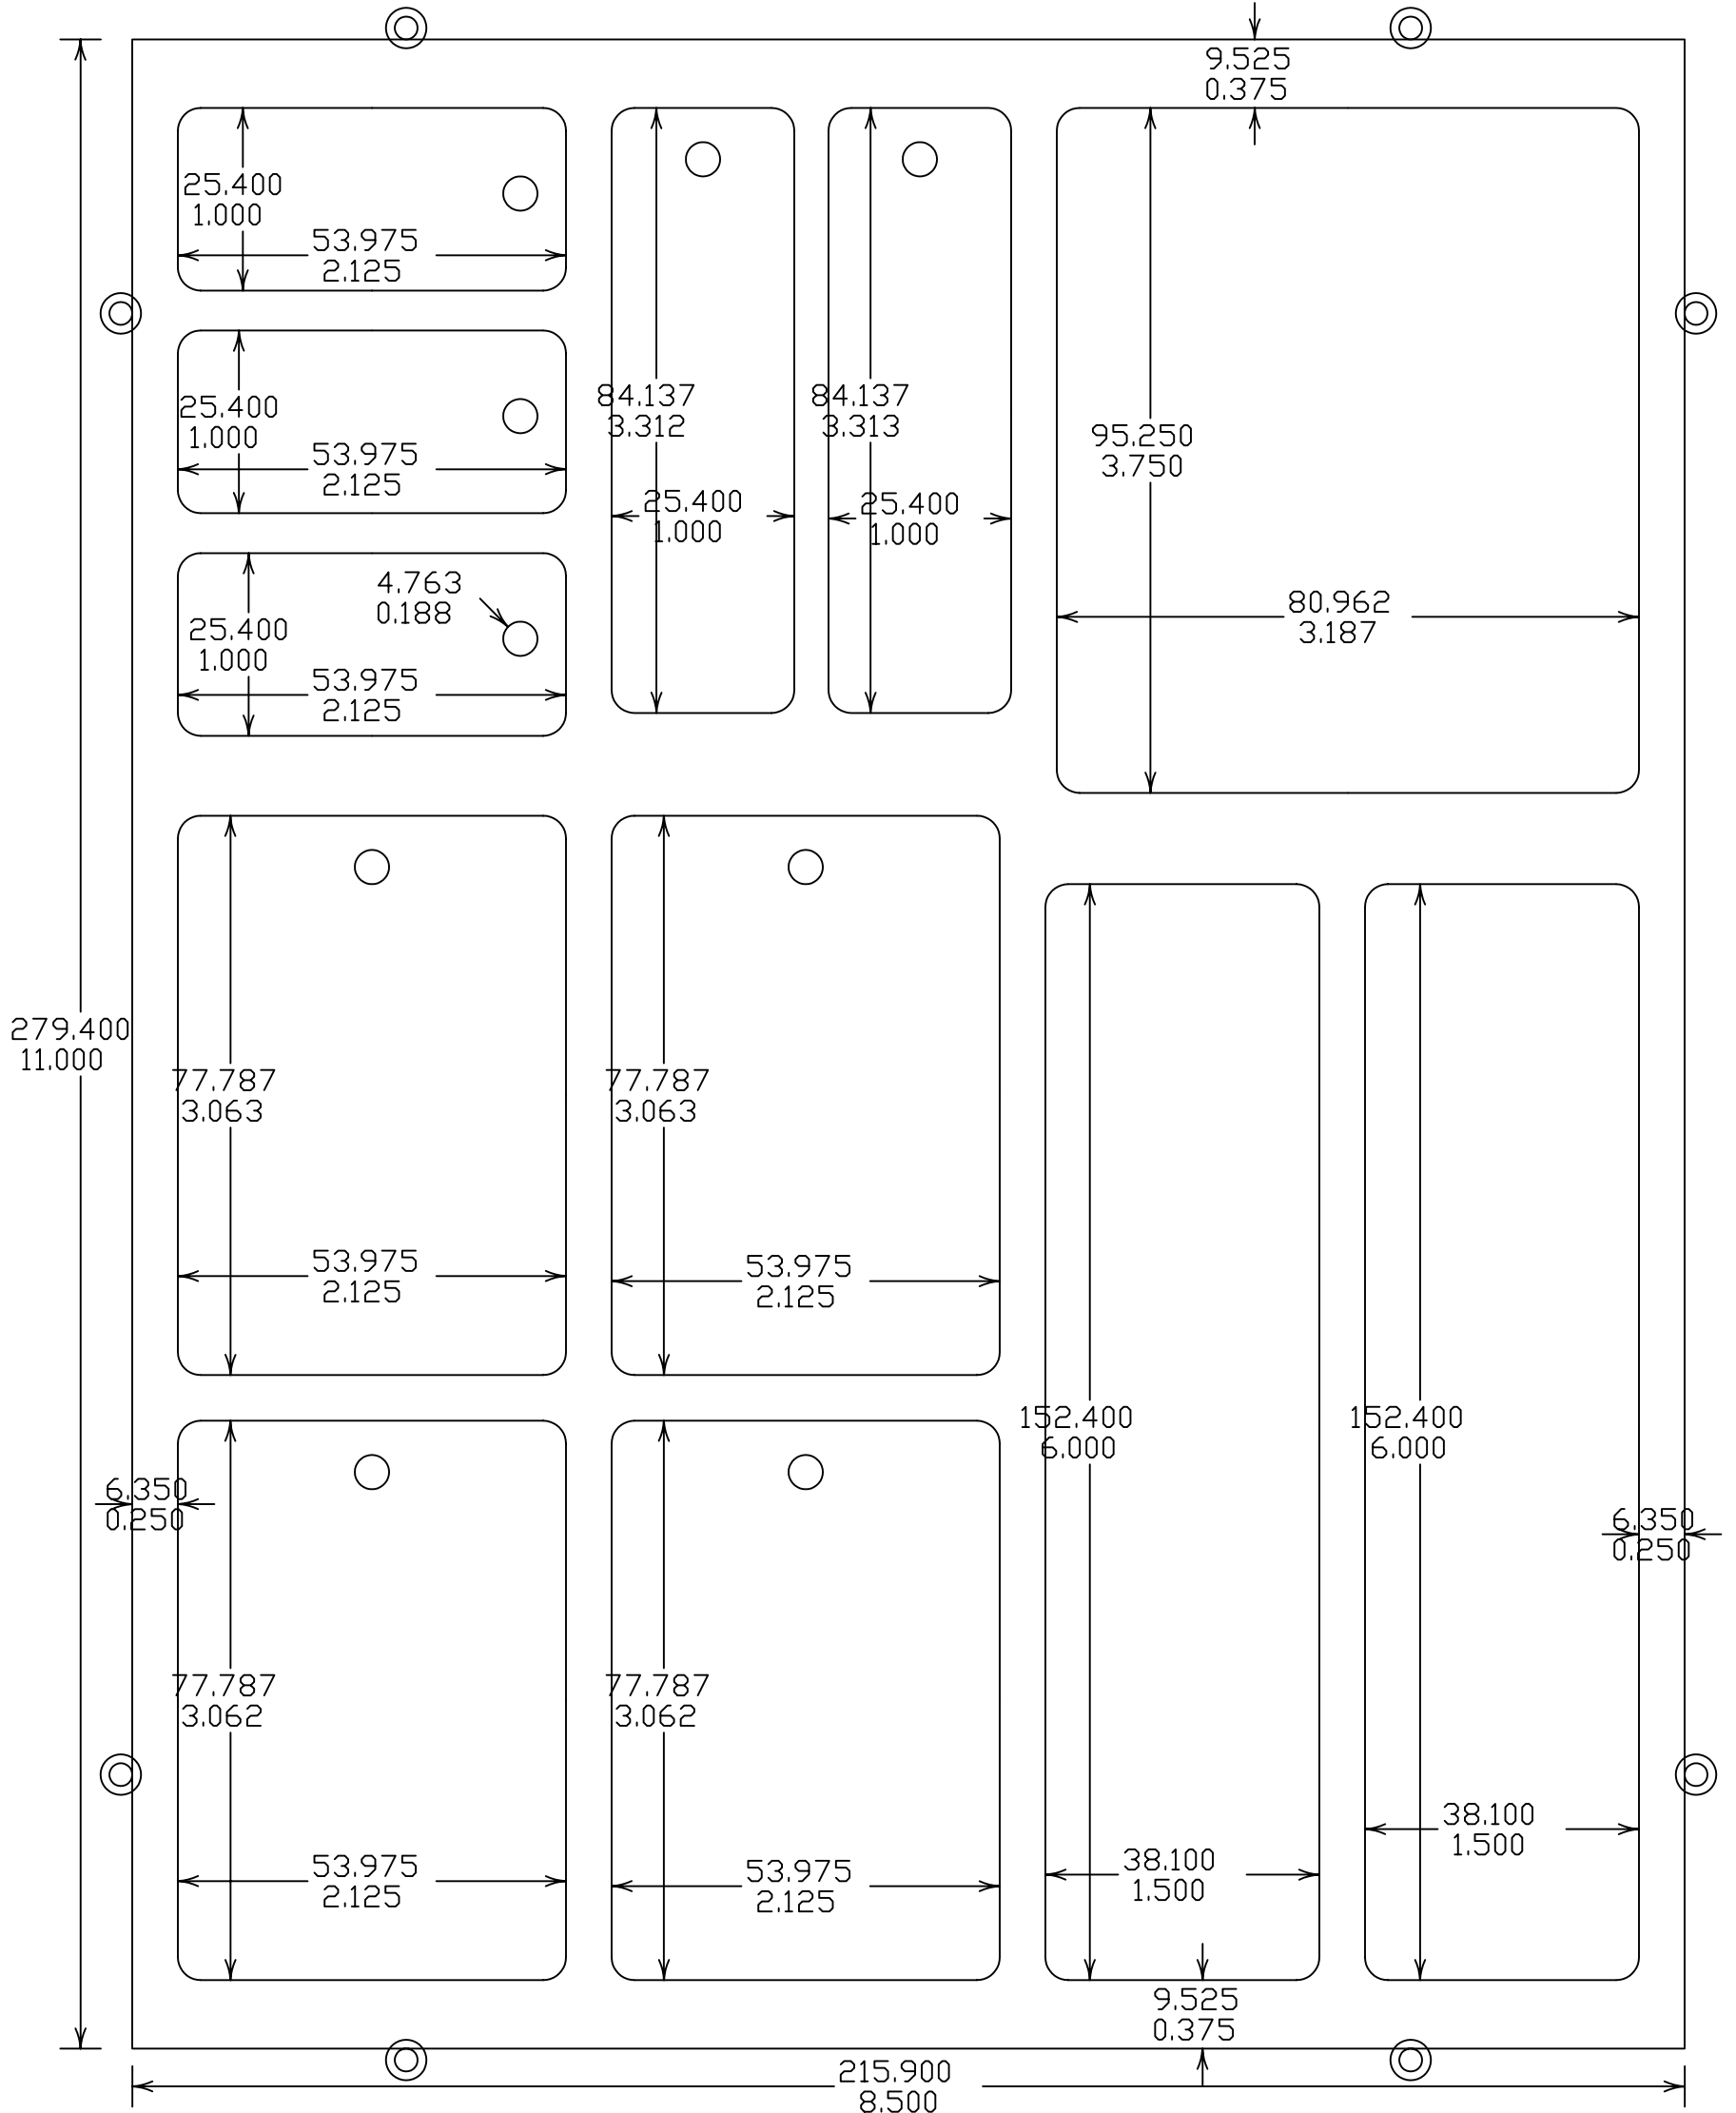

PAPER SIZE : 8 1/2" x 11"

IMAGE SIZE : FUNPACK

DIE CUT SIZE : FUNPACK

www.GOiMARK.com  
1-888-GOiMARK ( 888-464-6275 )

Dashed Lines = Image Requirement  
Phantom Lines = Score or Crease Lines  
Solid Lines = Cut Lines and Paper Edge

DIE VINYL PART NUMBER : DVPi21102  
DIE PART NUMBER : Pi21102