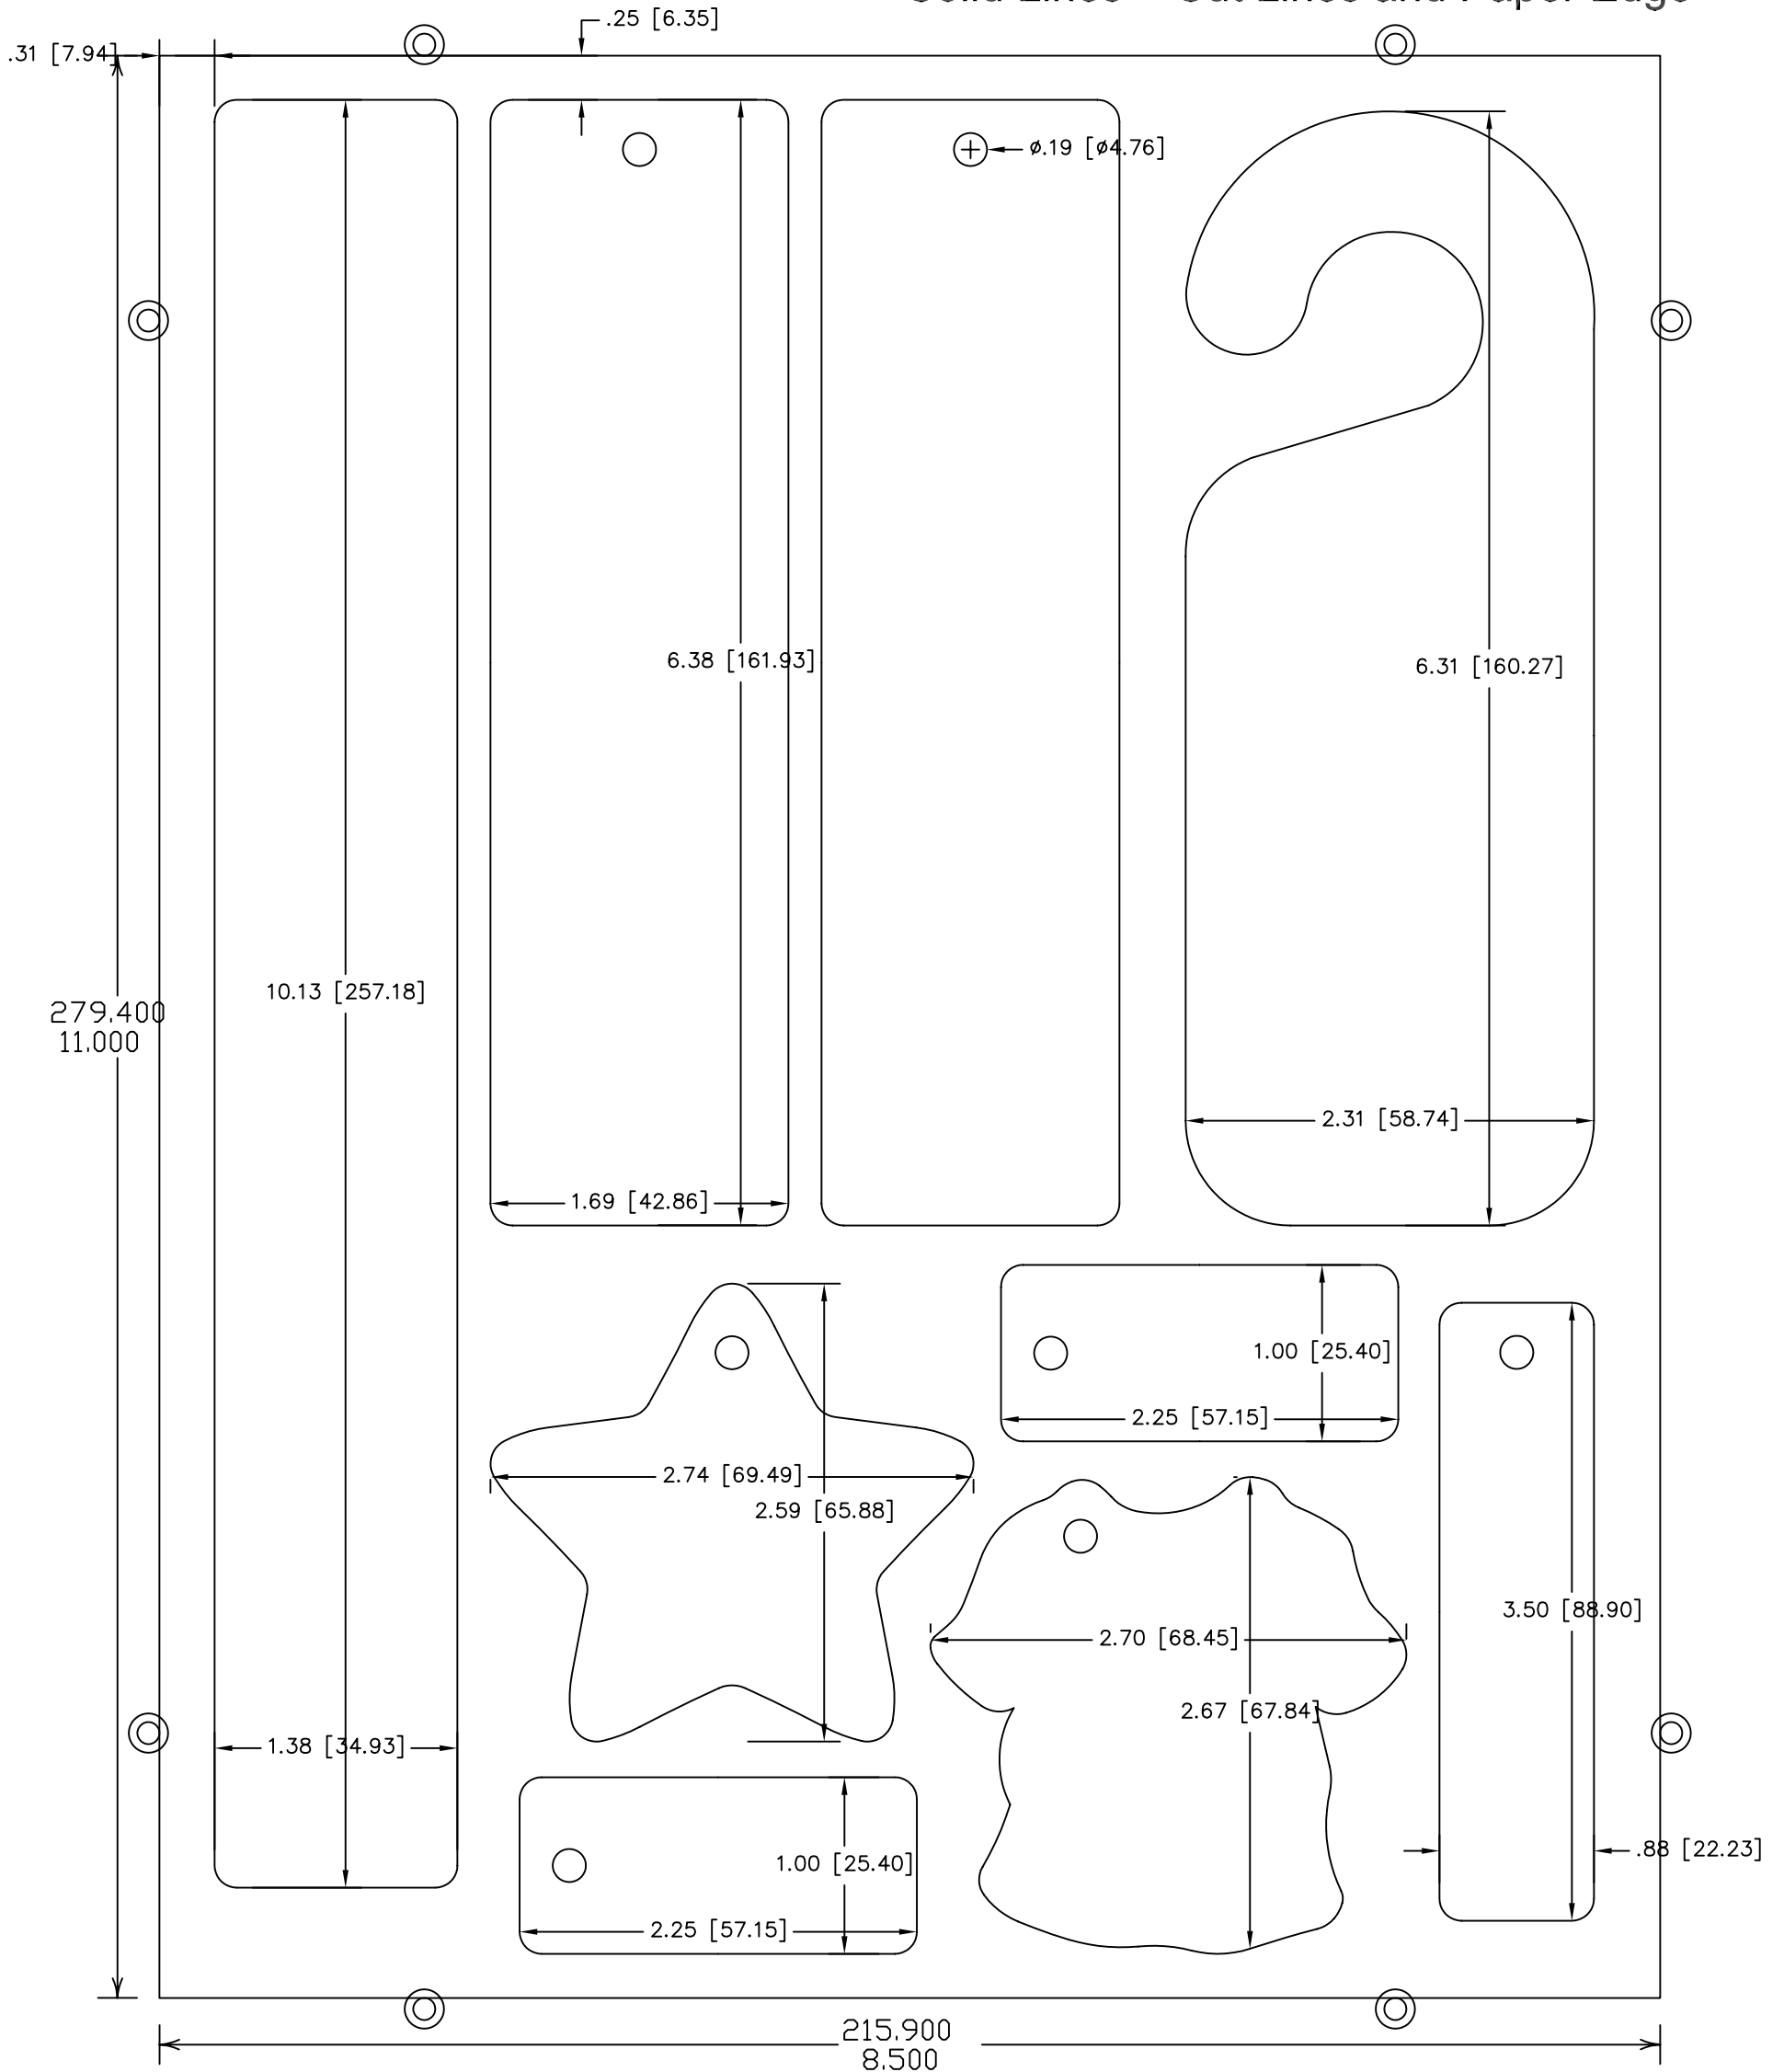

Dashed Lines = Image Requirement
 Phantom Lines = Score or Crease Lines
 Solid Lines = Cut Lines and Paper Edge

DIE VINYL PART NUMBER : DVPi21101
 DIE PART NUMBER : Pi21101