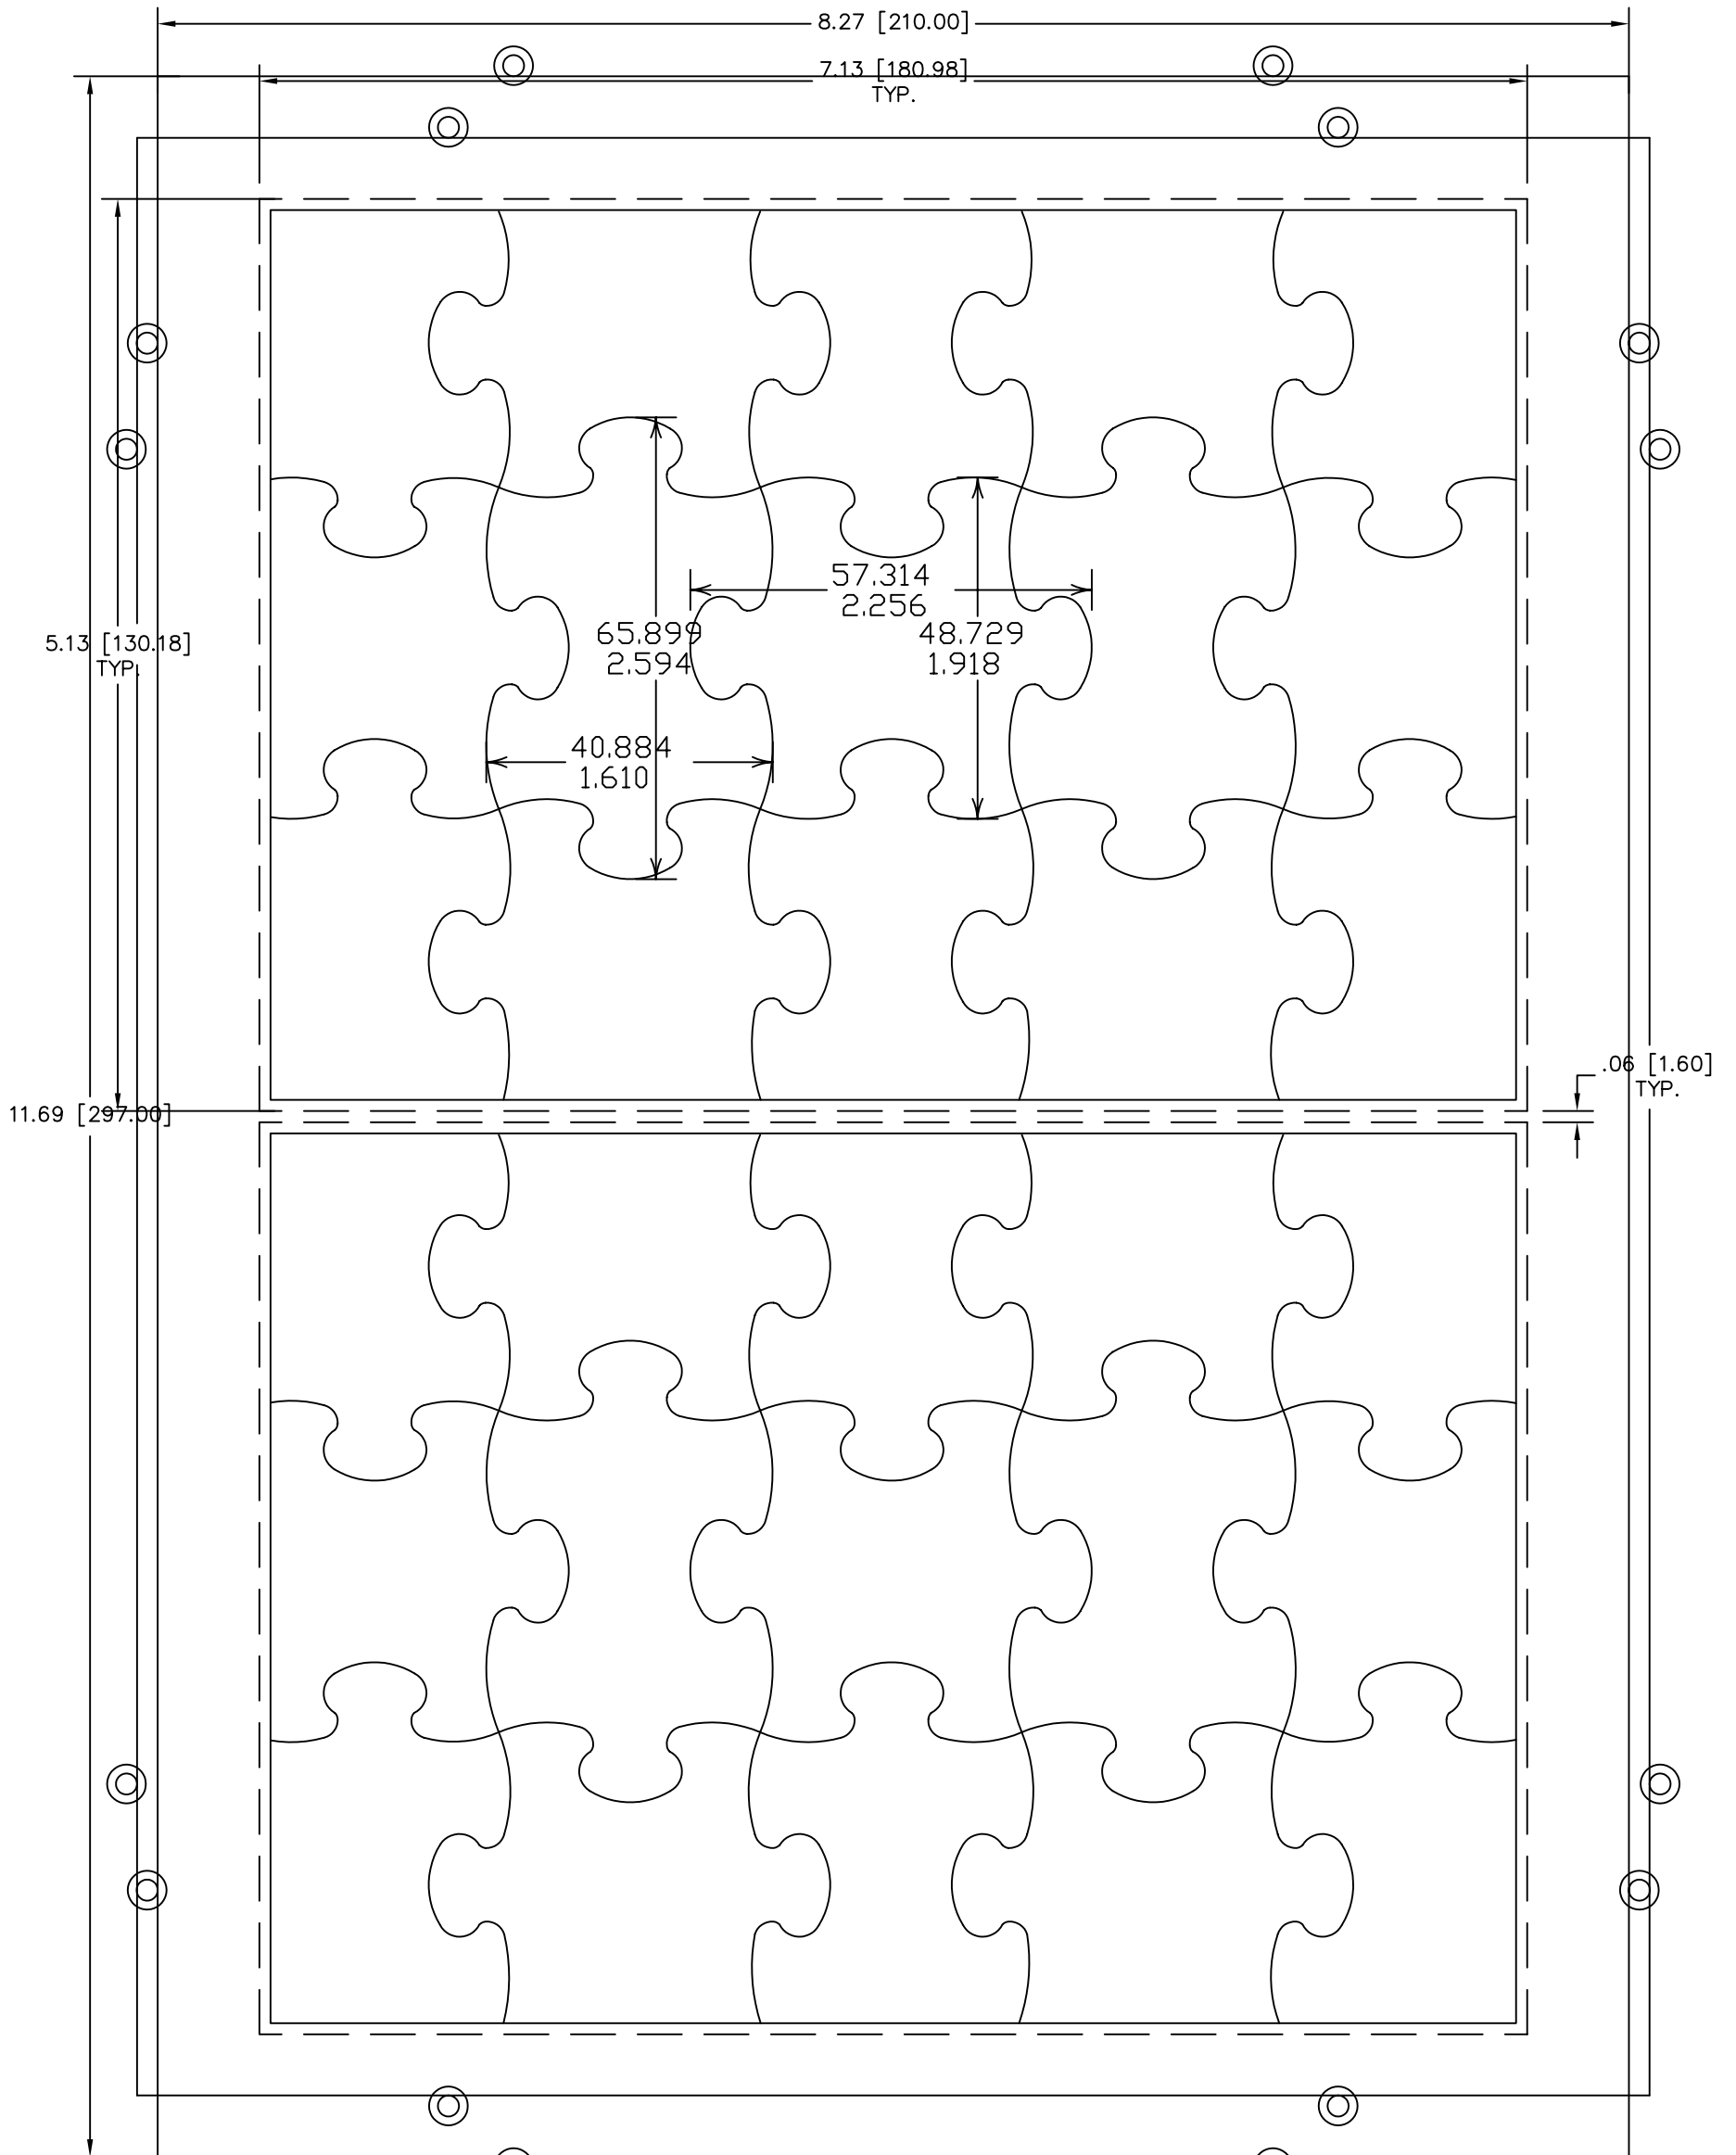

PAPER SIZE : 8 1/2" x 11"  
A4 210mm x 297mm  
IMAGE SIZE : 5 1/8" x 7 1/8"  
DIE CUT SIZE : 5" x 7"

www.GOiMARK.com  
1-888-GOiMARK ( 888-464-6275 )

Dashed Lines = Image Requirement  
Solid Lines = Cut Lines

DIE VINYL PART NUMBER : DVPI15102  
DIE PART NUMBER : Pi15102