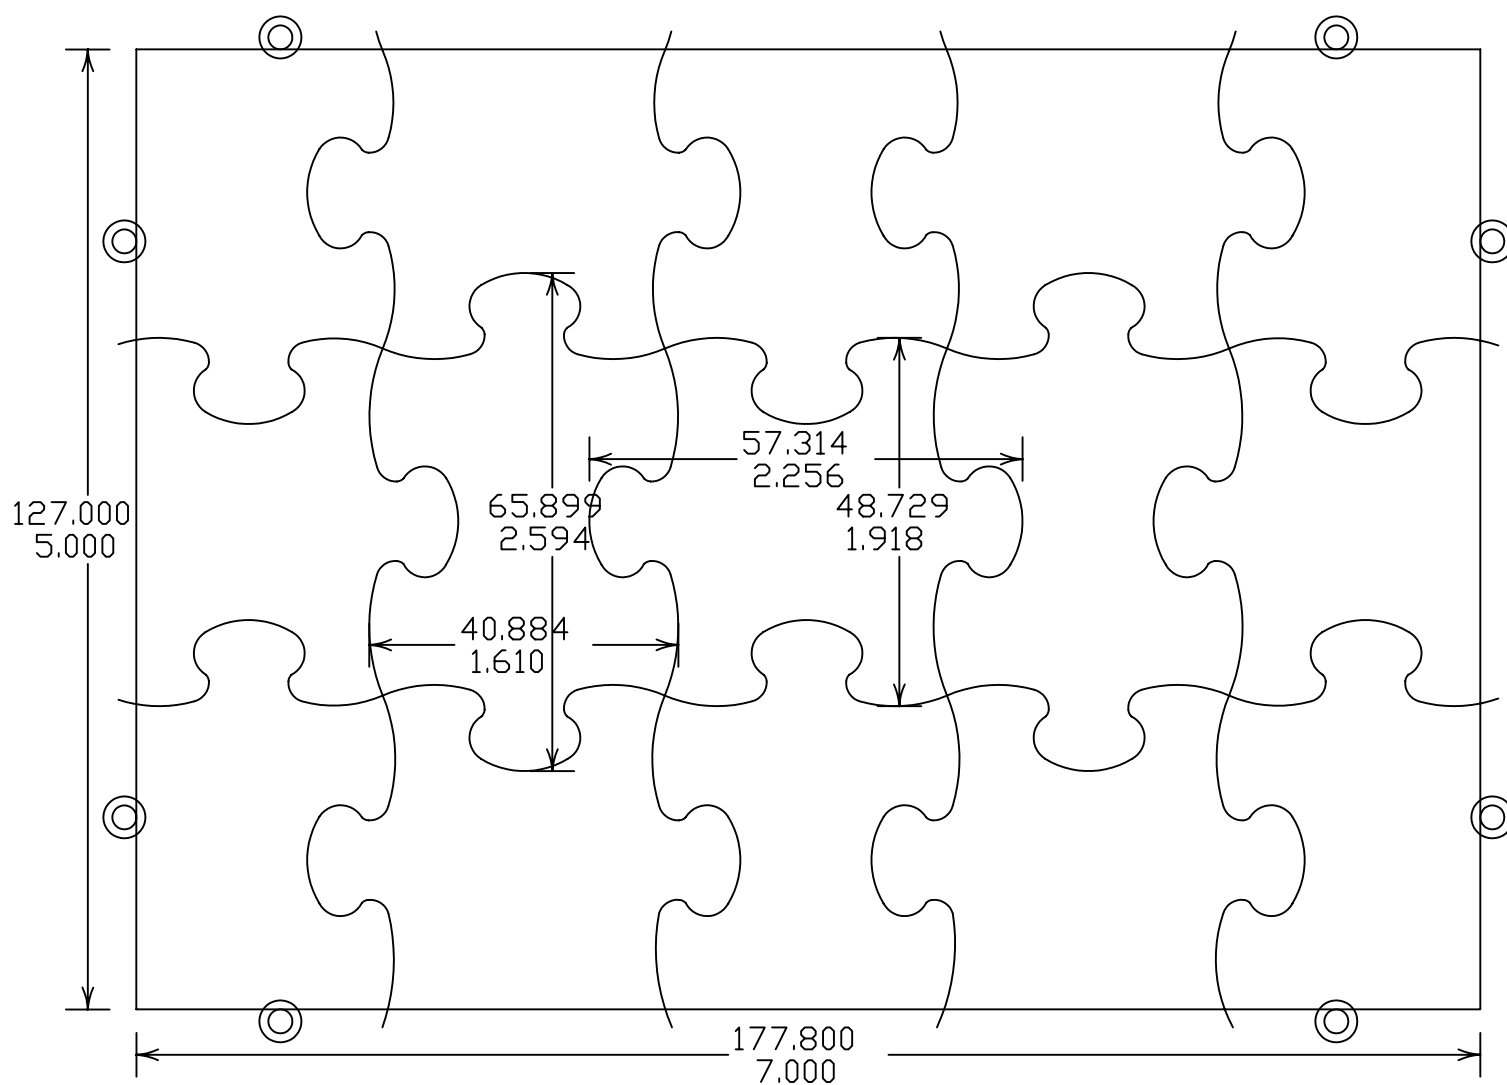

PAPER SIZE : 5" x 7"
IMAGE SIZE : 5" x 7"
DIE CUT SIZE : 1 5/8" x 2 1/2"
and 1 15/16" x 2 1/4" Pieces

www.GOiMARK.com
1-888-GOiMARK (888-464-6275)

Dashed Lines = Image Requirement
Phantom Lines = Score or Crease Lines
Solid Lines = Cut Lines and Paper Edge

DIE VINYL PART NUMBER : DVPi15101
DIE PART NUMBER : Pi15101