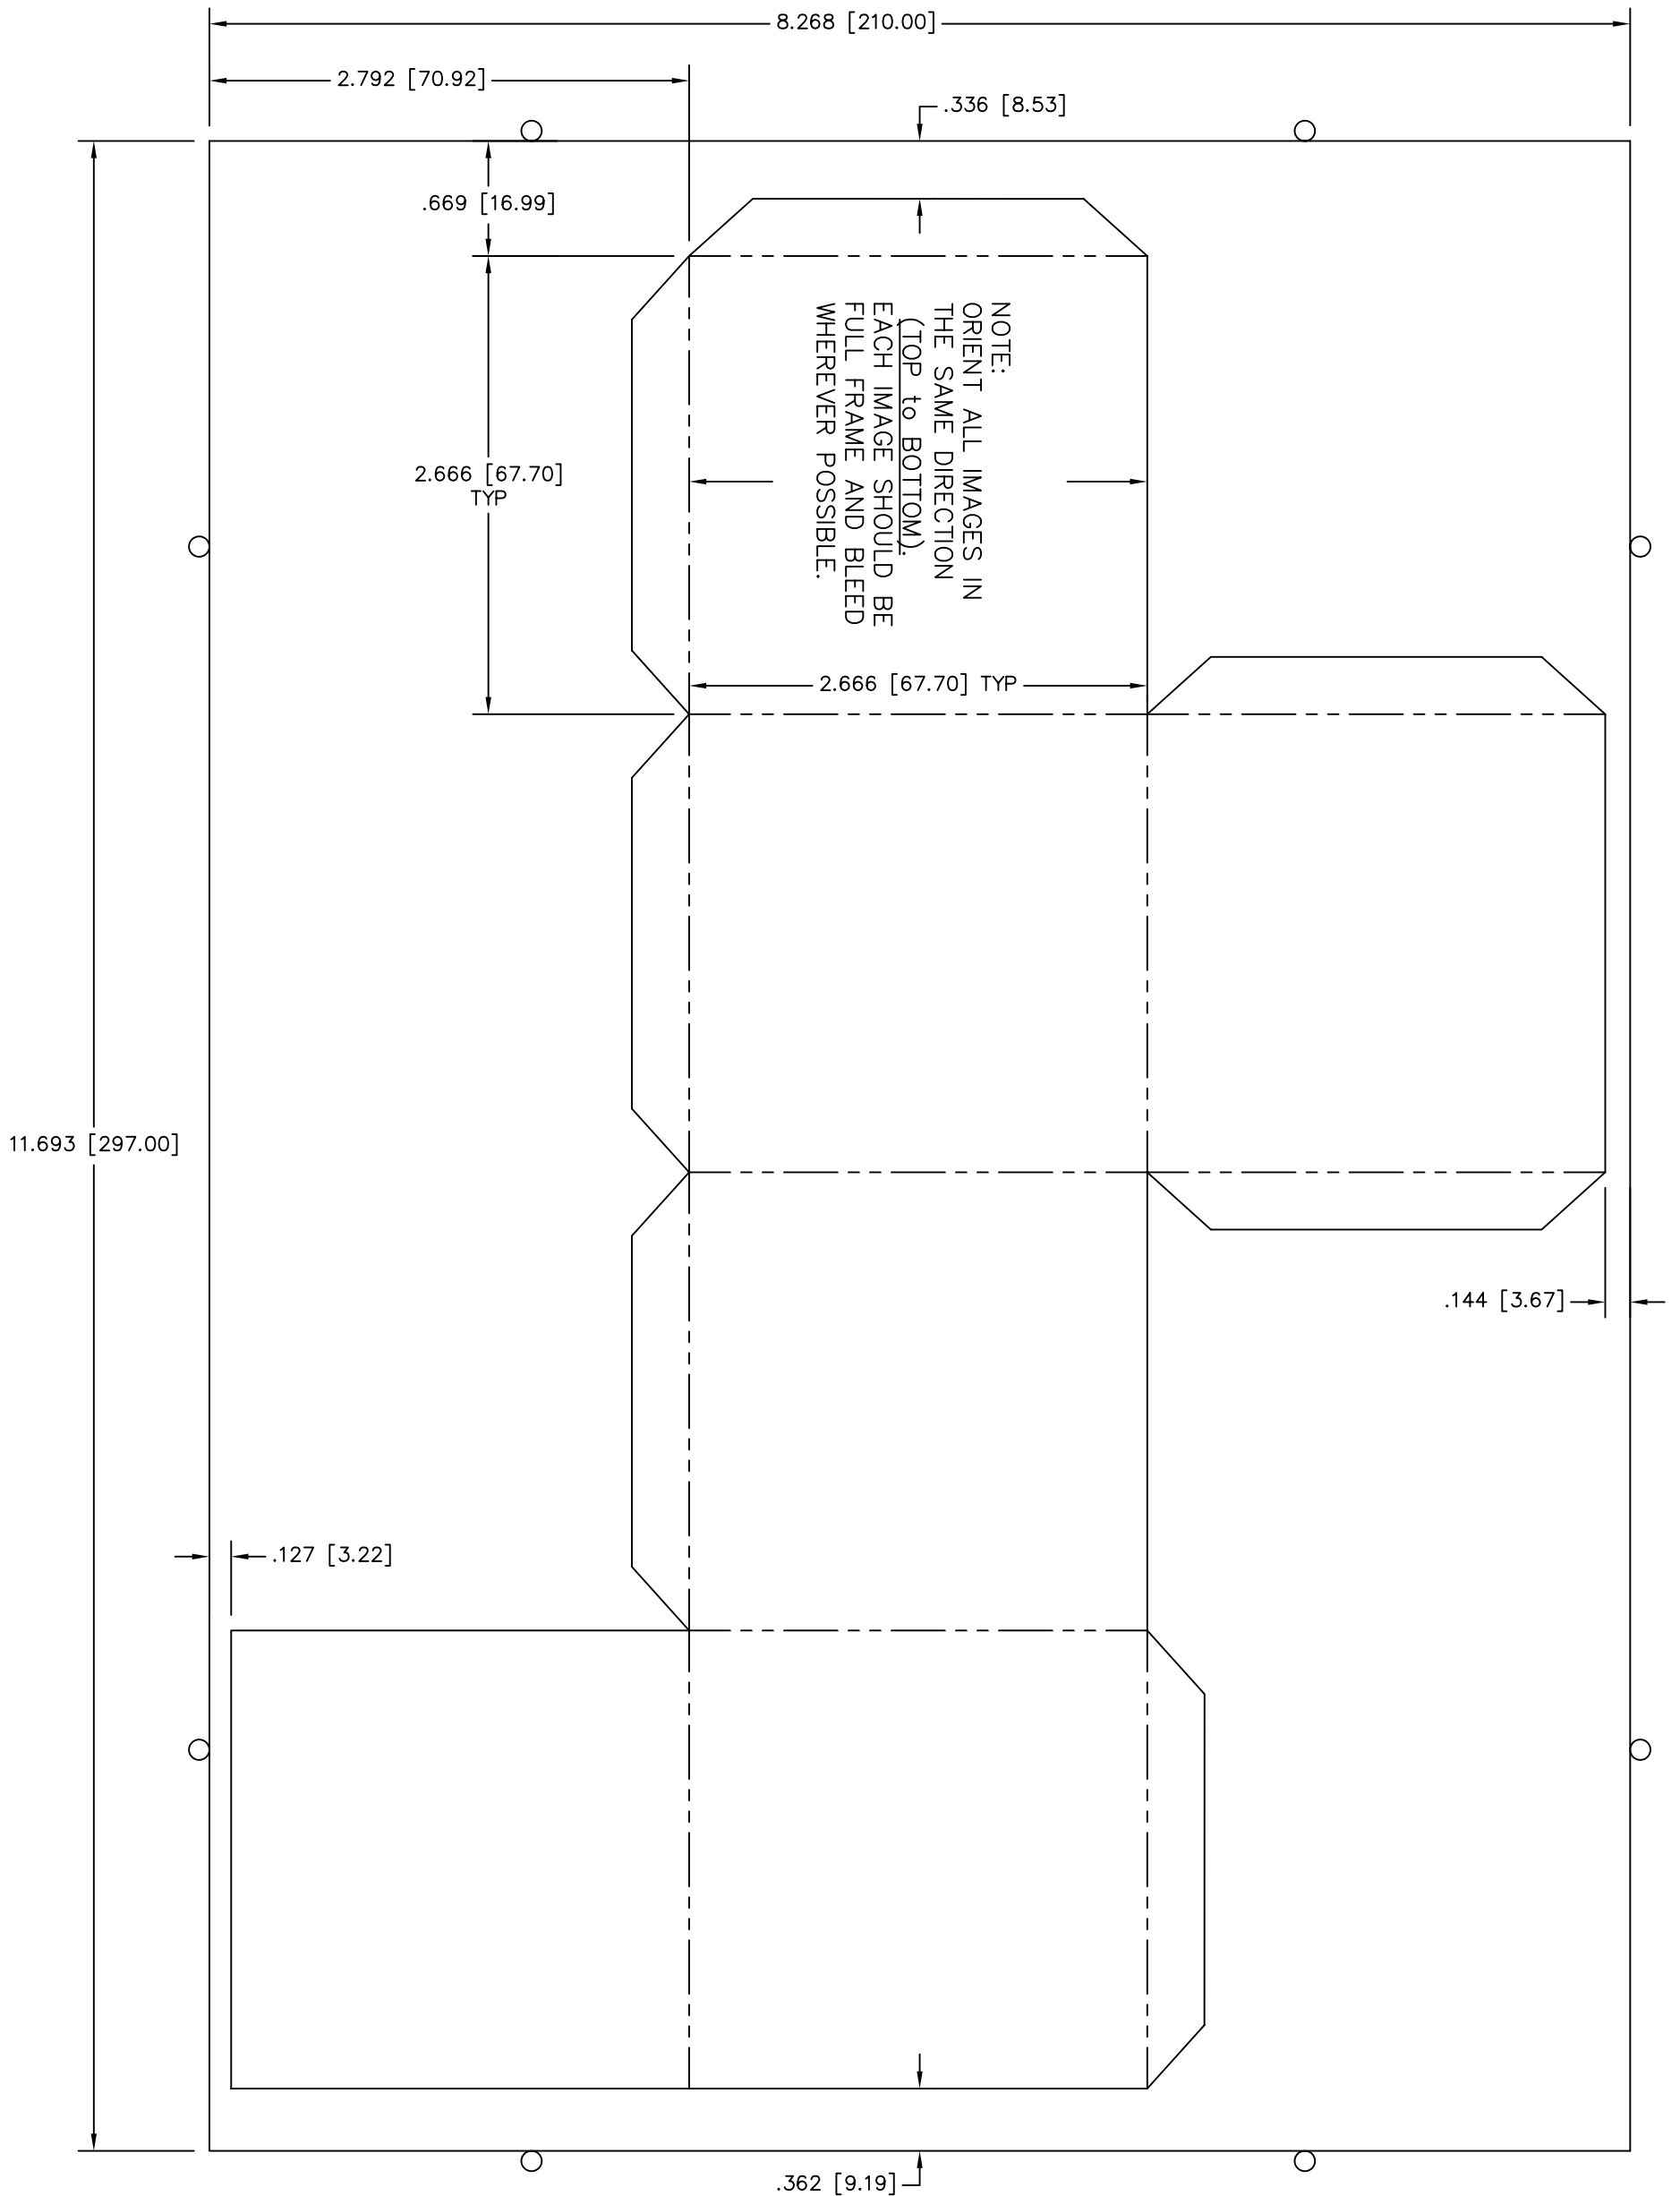

www.GOiMARK.com
1-888-GOiMARK (888-464-6275)

PAPER SIZE : (A4) 210 x 297
8 1/4" x 11 11/16"
Die Name: Photo Cube - 6 Images

Phantom Lines = Perforated Lines
Solid Lines = Cut Lines

DIE VINYL PART NUMBER : DVPI14202
DIE PART NUMBER : Pi14202