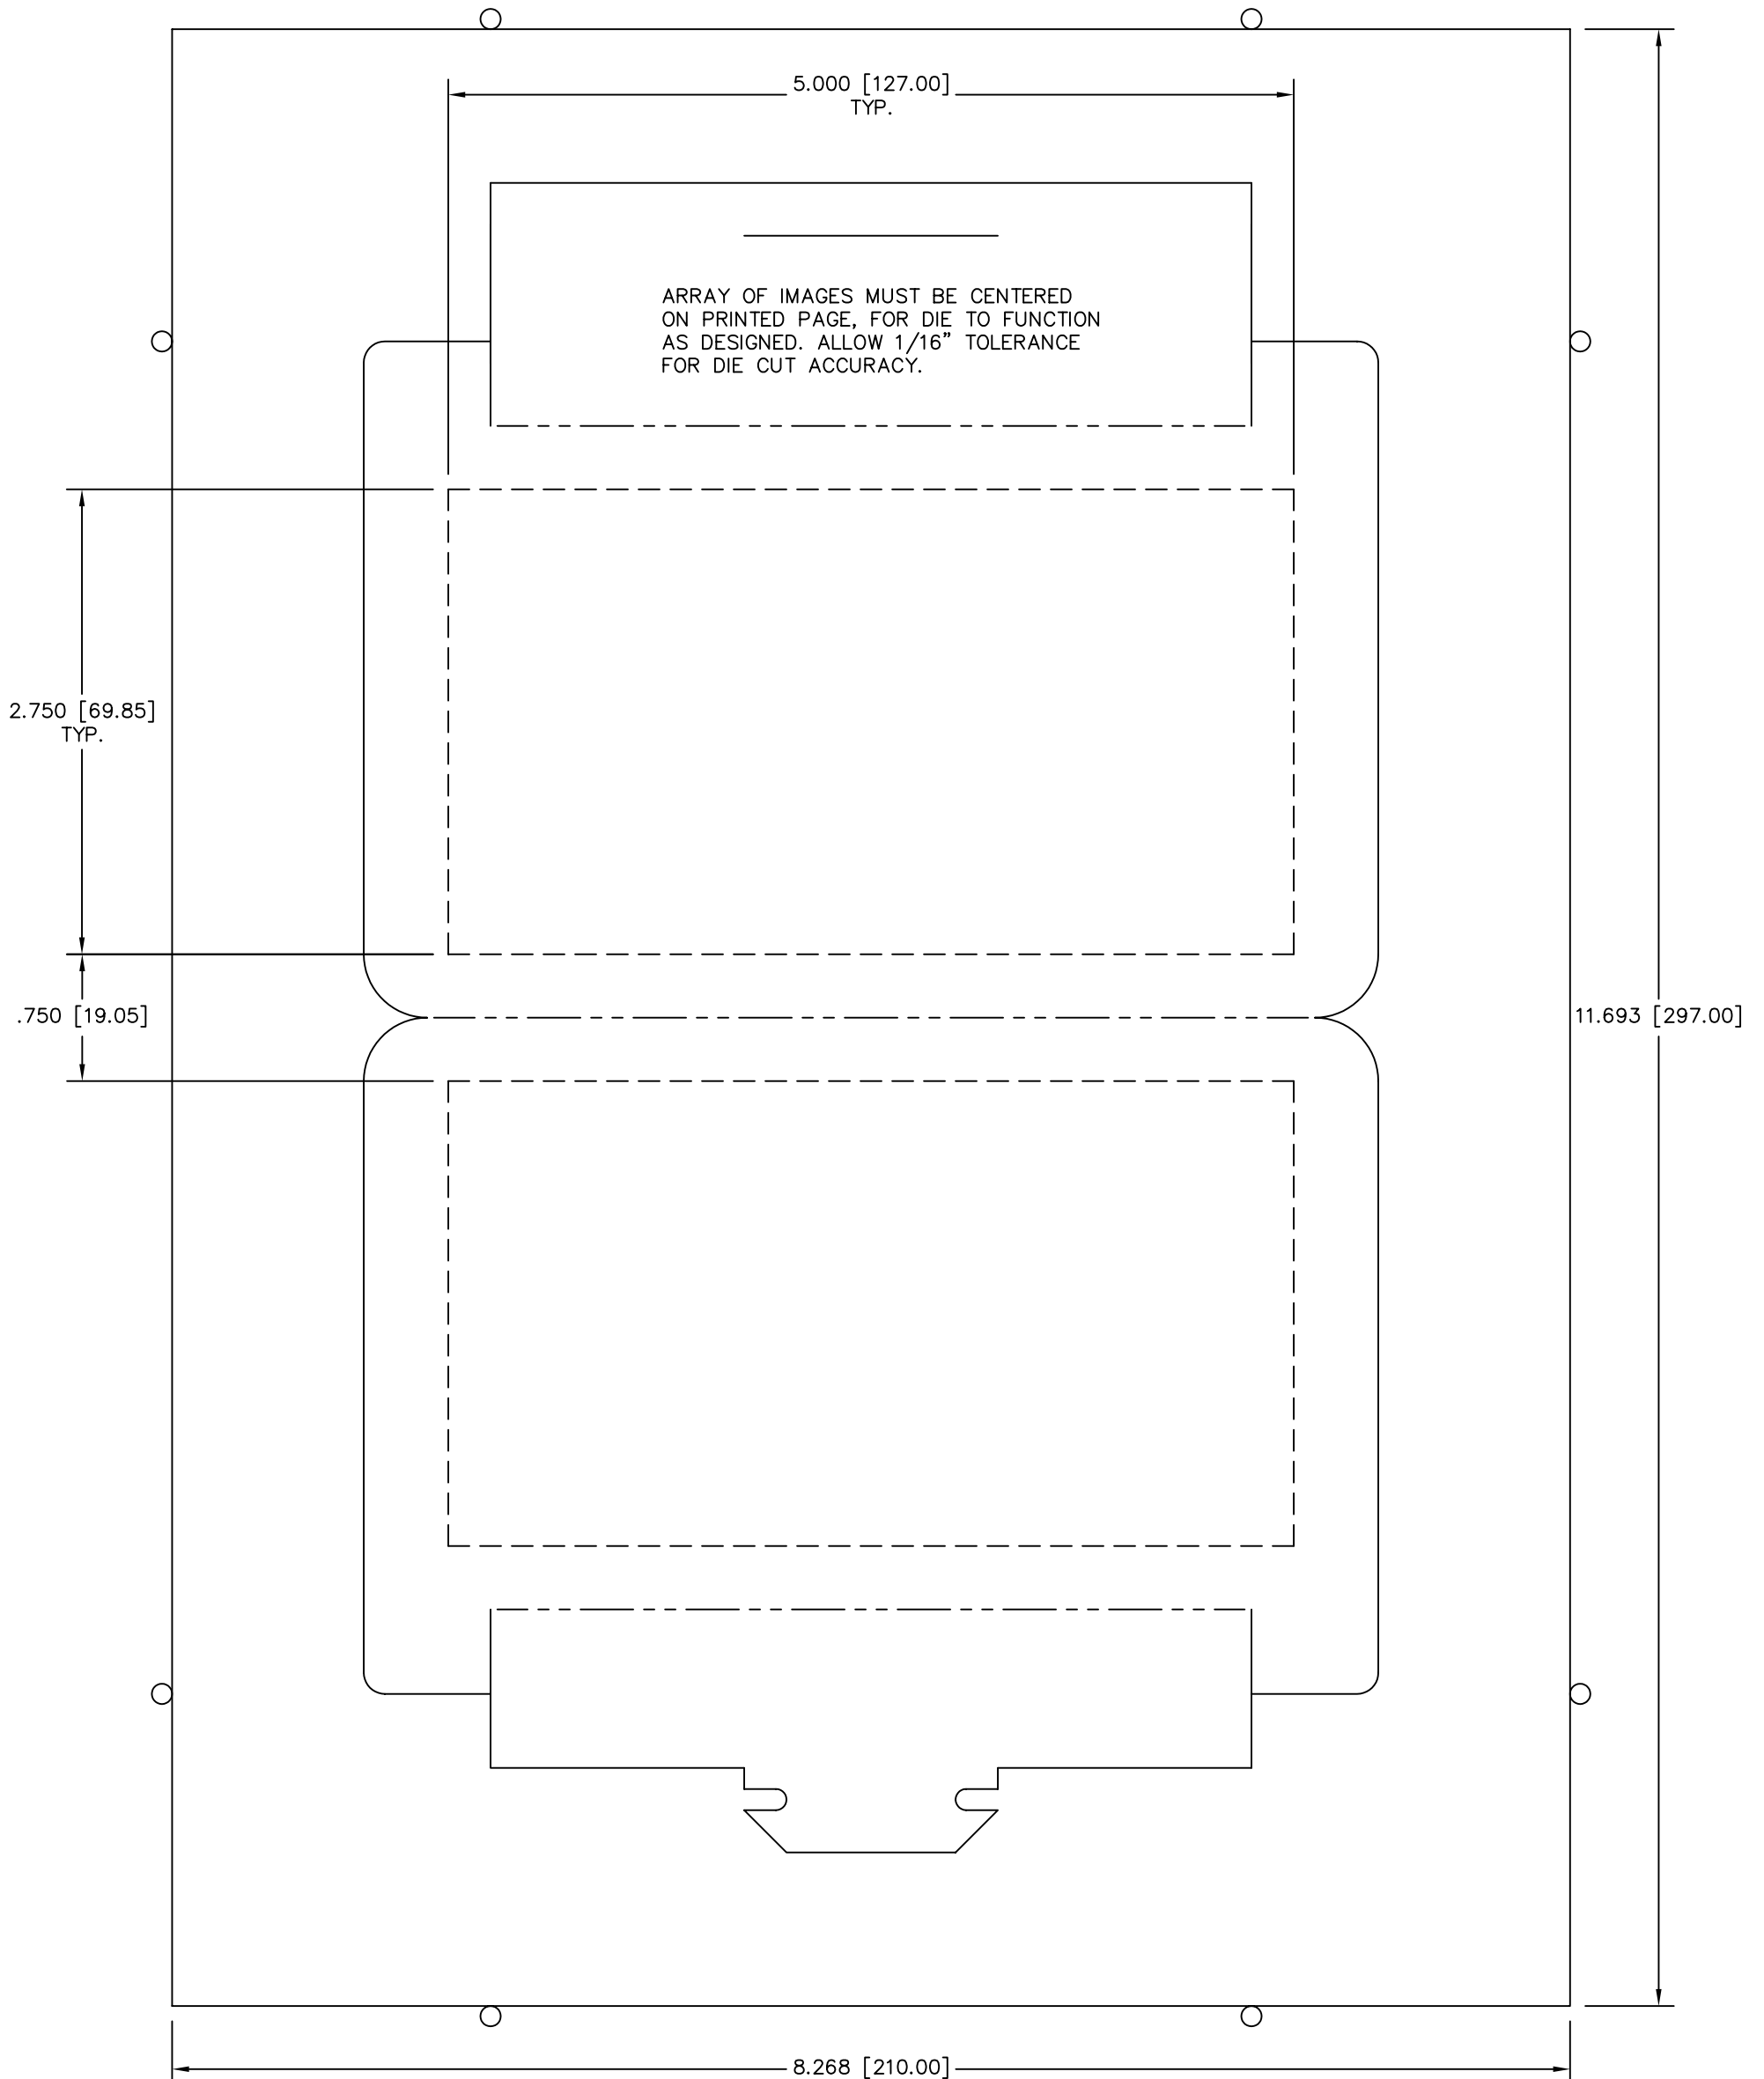

www.GOiMARK.com  
1-888-GOiMARK ( 888-464-6275 )

PAPER SIZE : (A4) 8 1/4" x 11 11/16"  
DIE CUT : TABLE TENT

Dashed Lines = Suggested Image  
Phantom Lines = Score or Crease Lines  
Solid Lines = Cut Lines

DIE VINYL PART NUMBER : DVPI14201C  
DIE PART NUMBER : Pi14201C