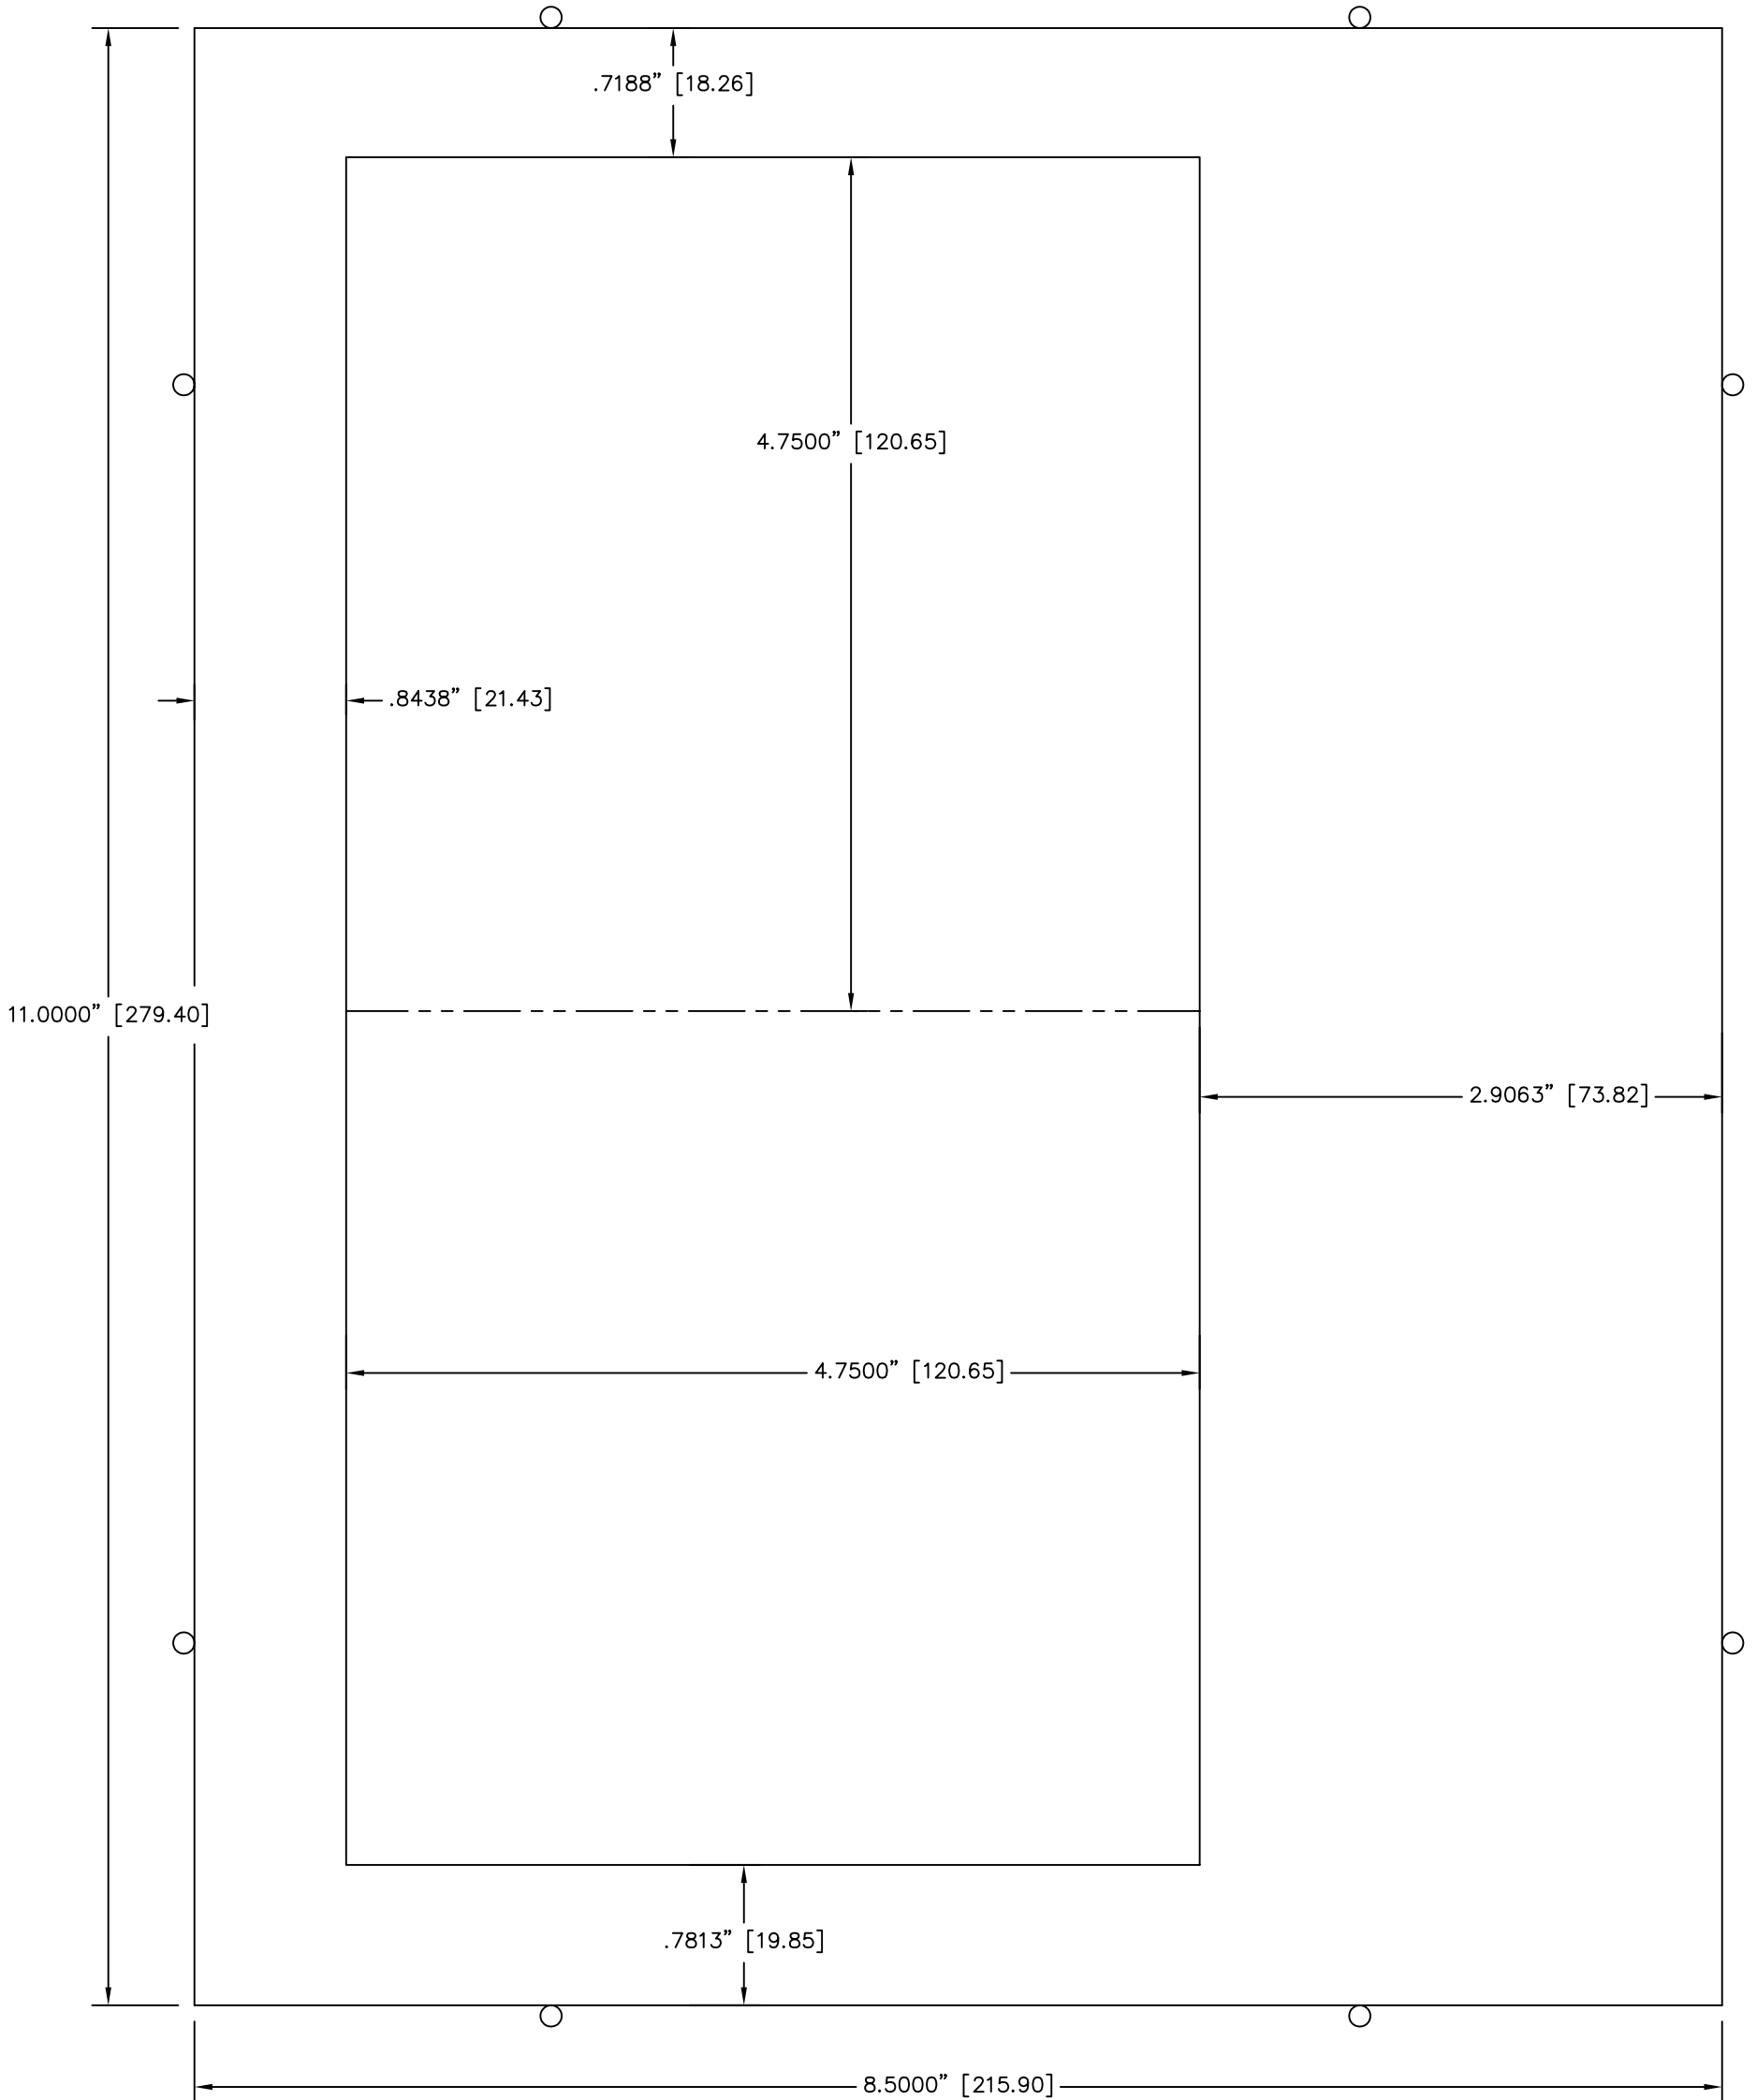

PAPER SIZE : 8 1/2" x 11"
IMAGE SIZE :
DIE CUT SIZE : 4 3/4" x 9 1/2"

www.GOiMARK.com
1-888-GOiMARK (888-464-6275)

Phantom Lines = Score or Crease Line
Solid Lines = Cut Lines

DIE VINYL PART NUMBER : DVPI11208C
DIE PART NUMBER : Pi11208C