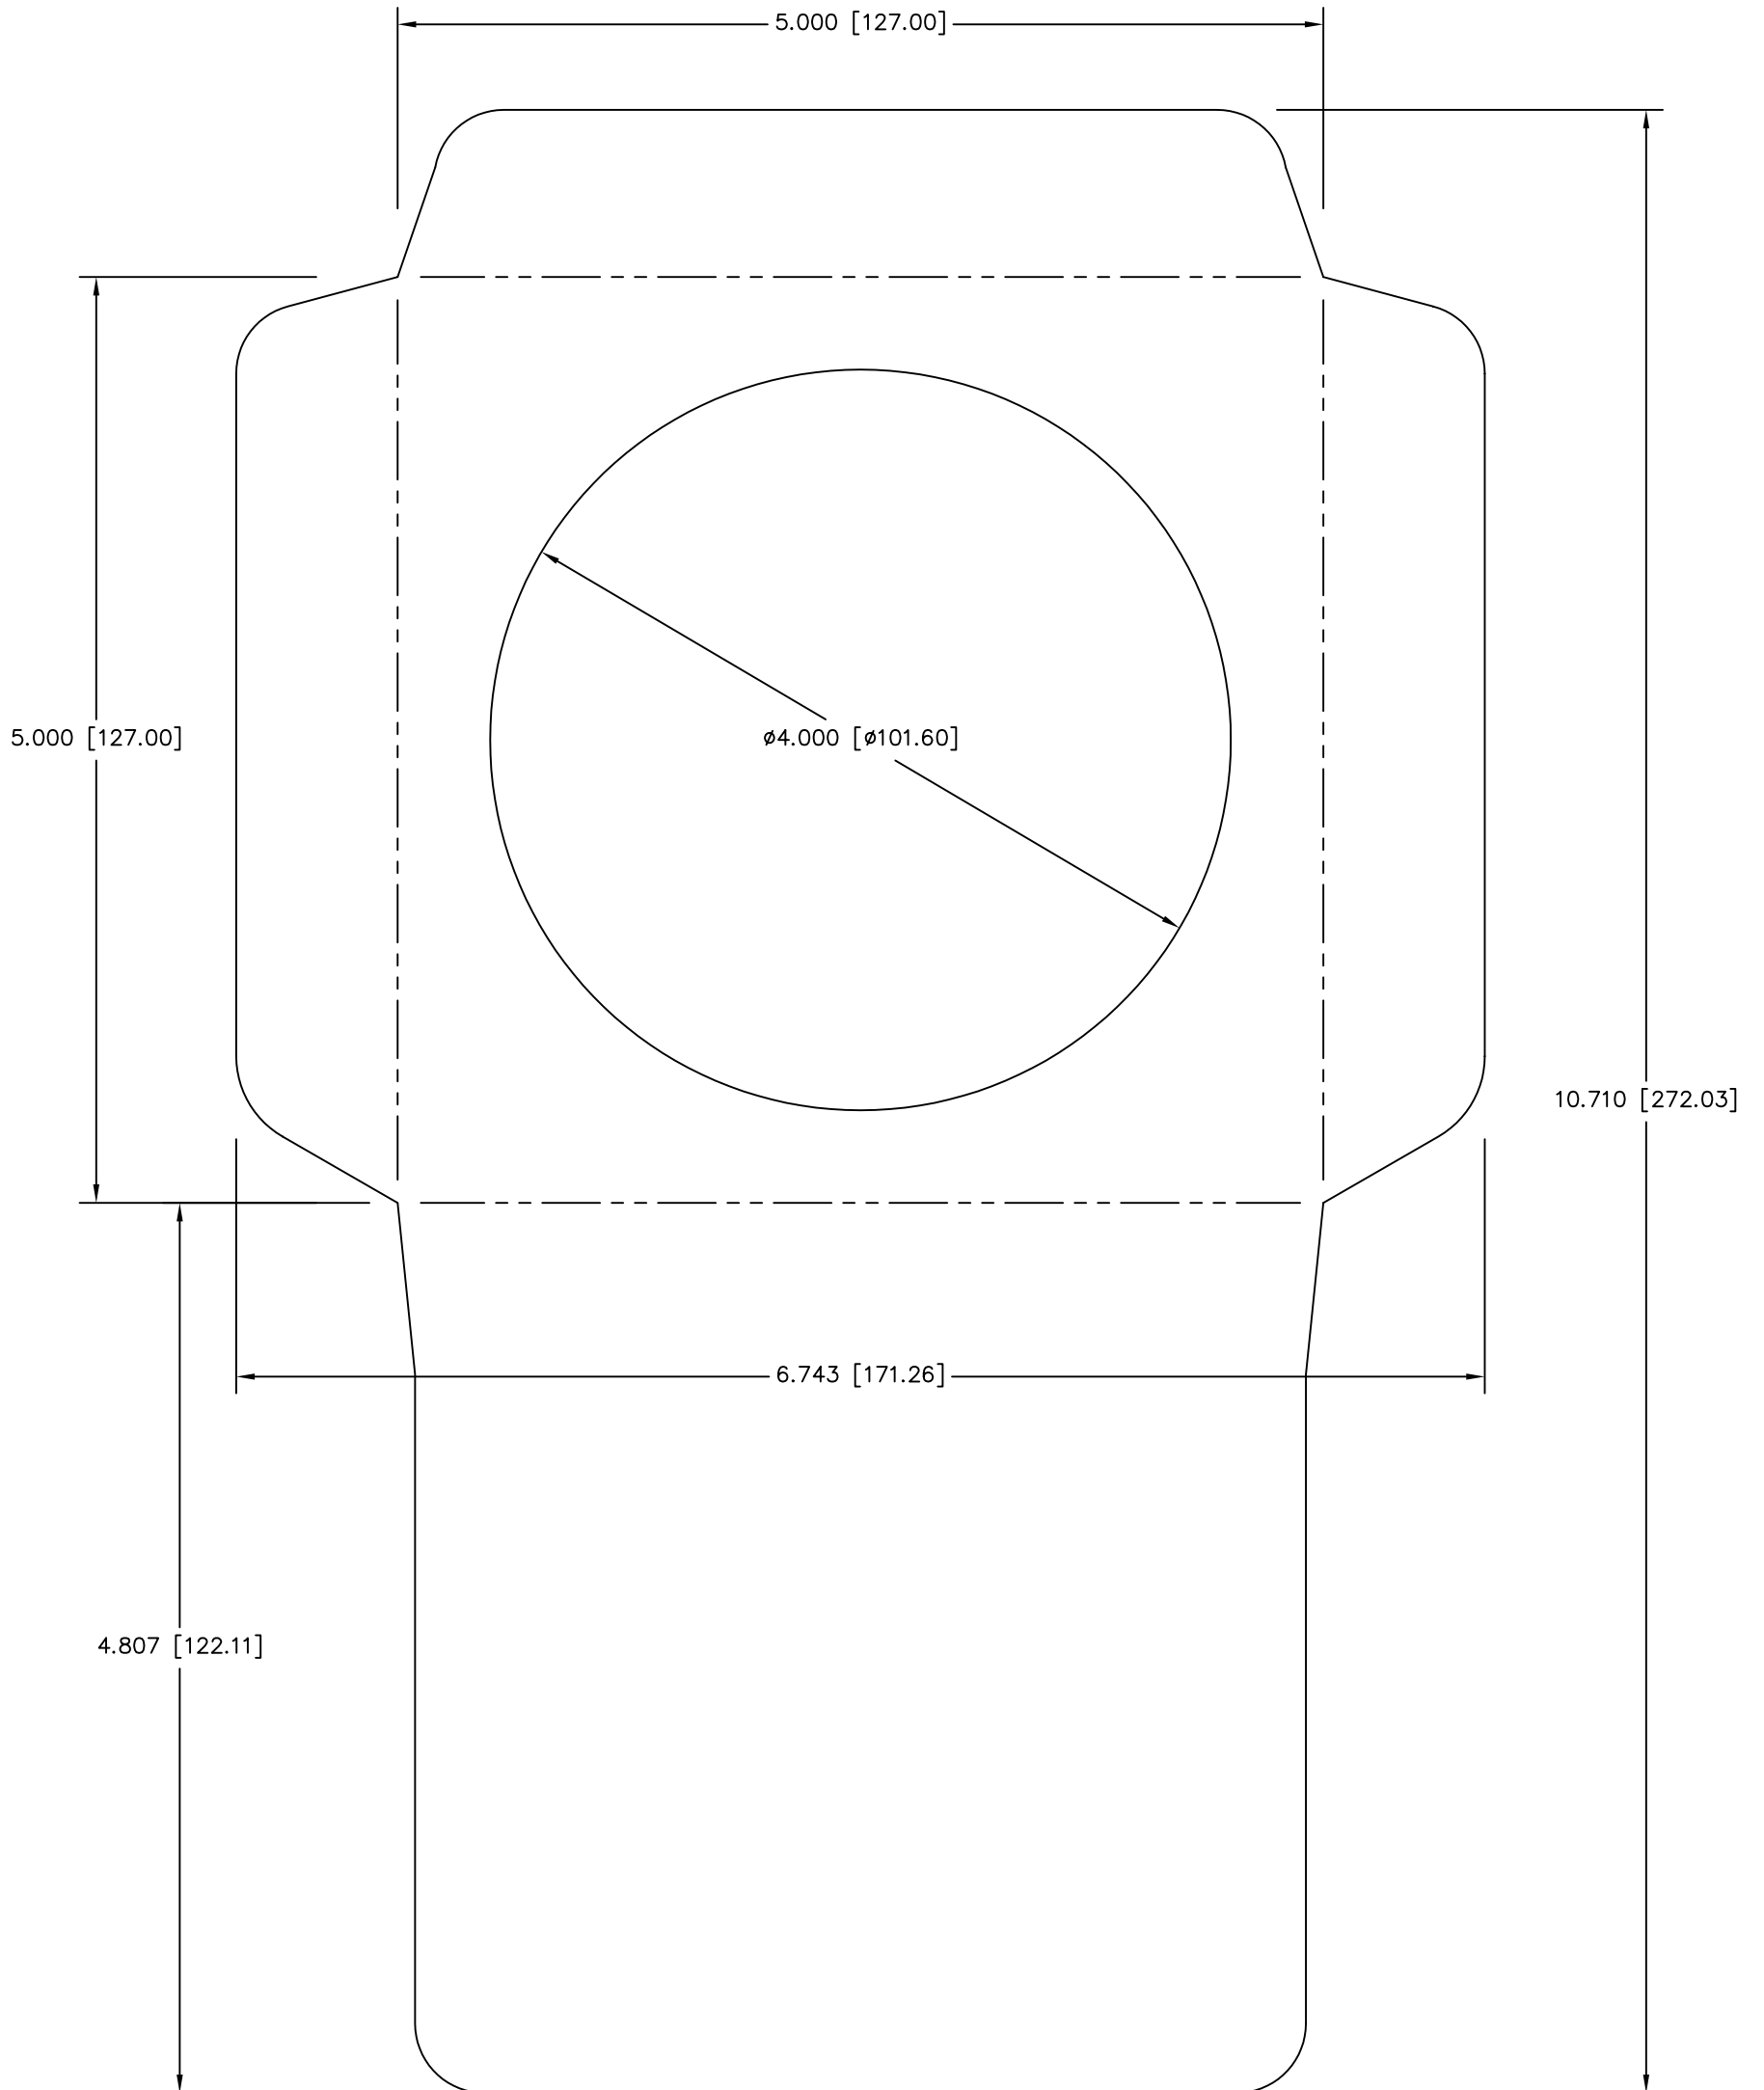

PAPER SIZE : 8 1/2" x 11"

IMAGE SIZE : N/A

Phantom Lines = Score or Crease Lines

Solid Lines = Cut Lines

www.GOiMARK.com

1-888-GOiMARK (888-464-6275)

DIE VINYL PART NUMBER : DVPi11206C

DIE PART NUMBER : Pi11206C