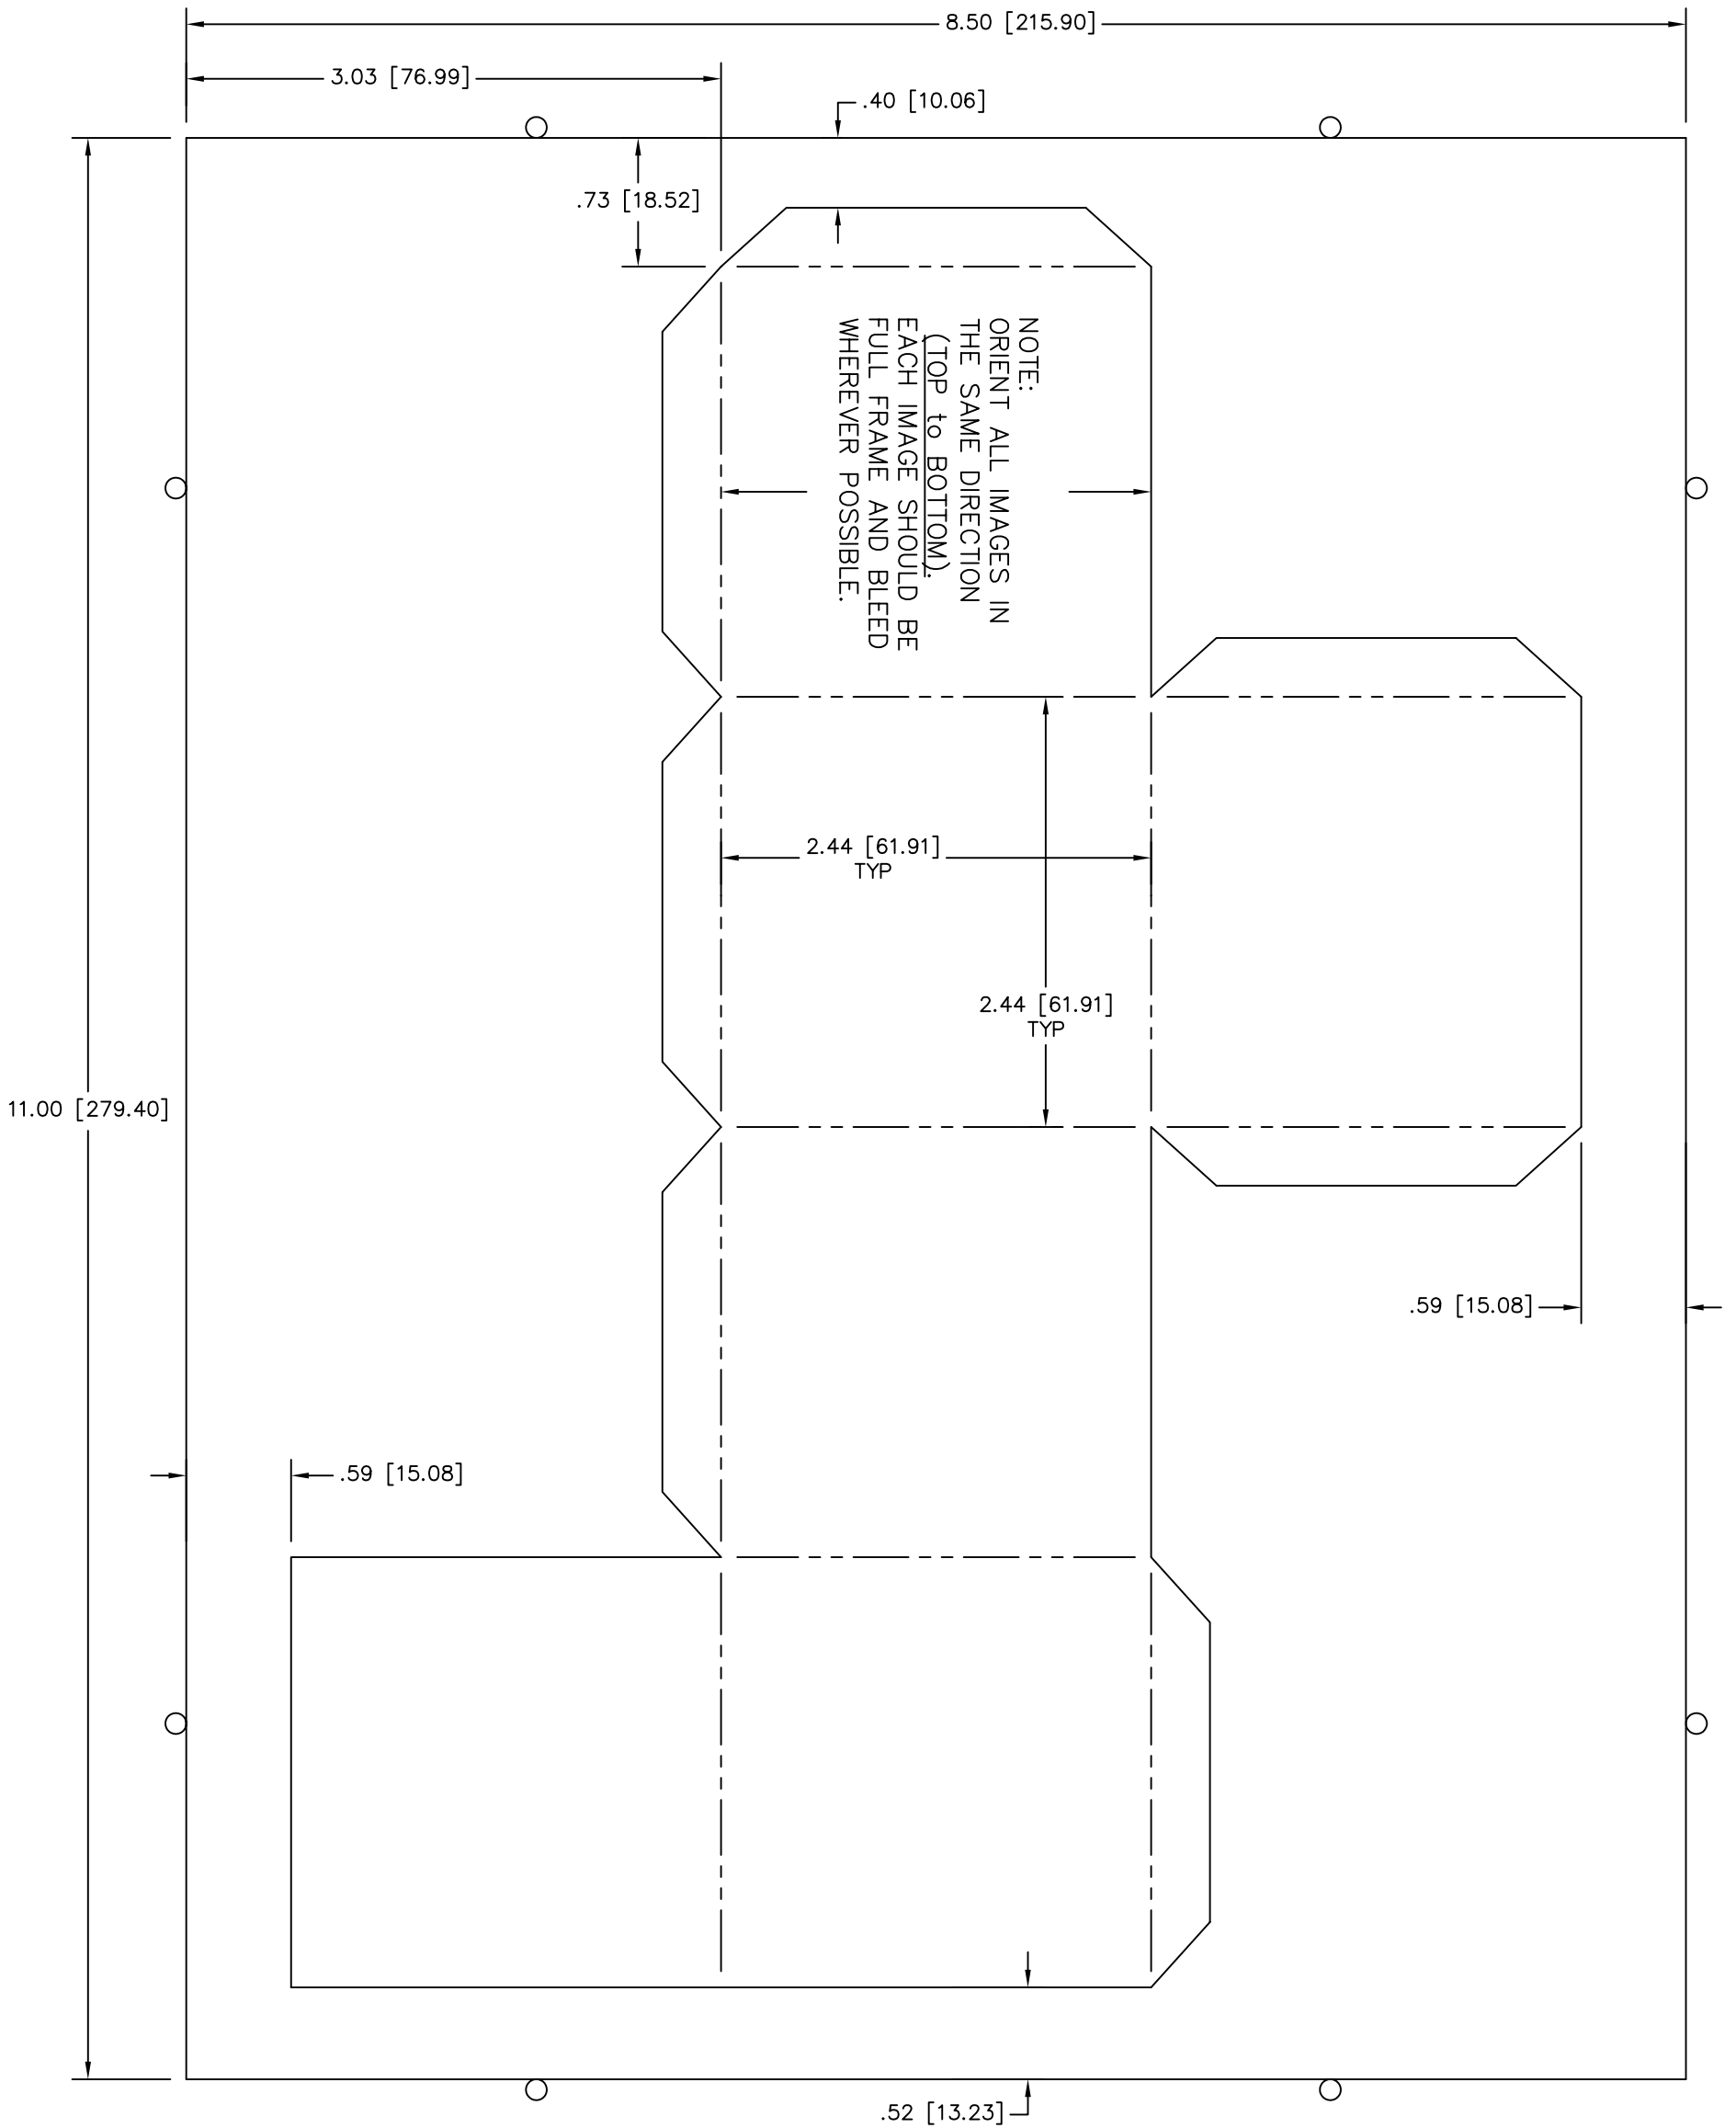

PAPER SIZE : 8 1/2" x 11" [215.9 x 279.4]
Die Name : Photo Cube - 6 Images

Phantom Lines = Perforated Lines
Solid Lines = Cut Lines

www.GOiMARK.com
1-888-GOiMARK (888-464-6275)

DIE VINYL PART NUMBER : DVPI11205
DIE PART NUMBER : Pi11205