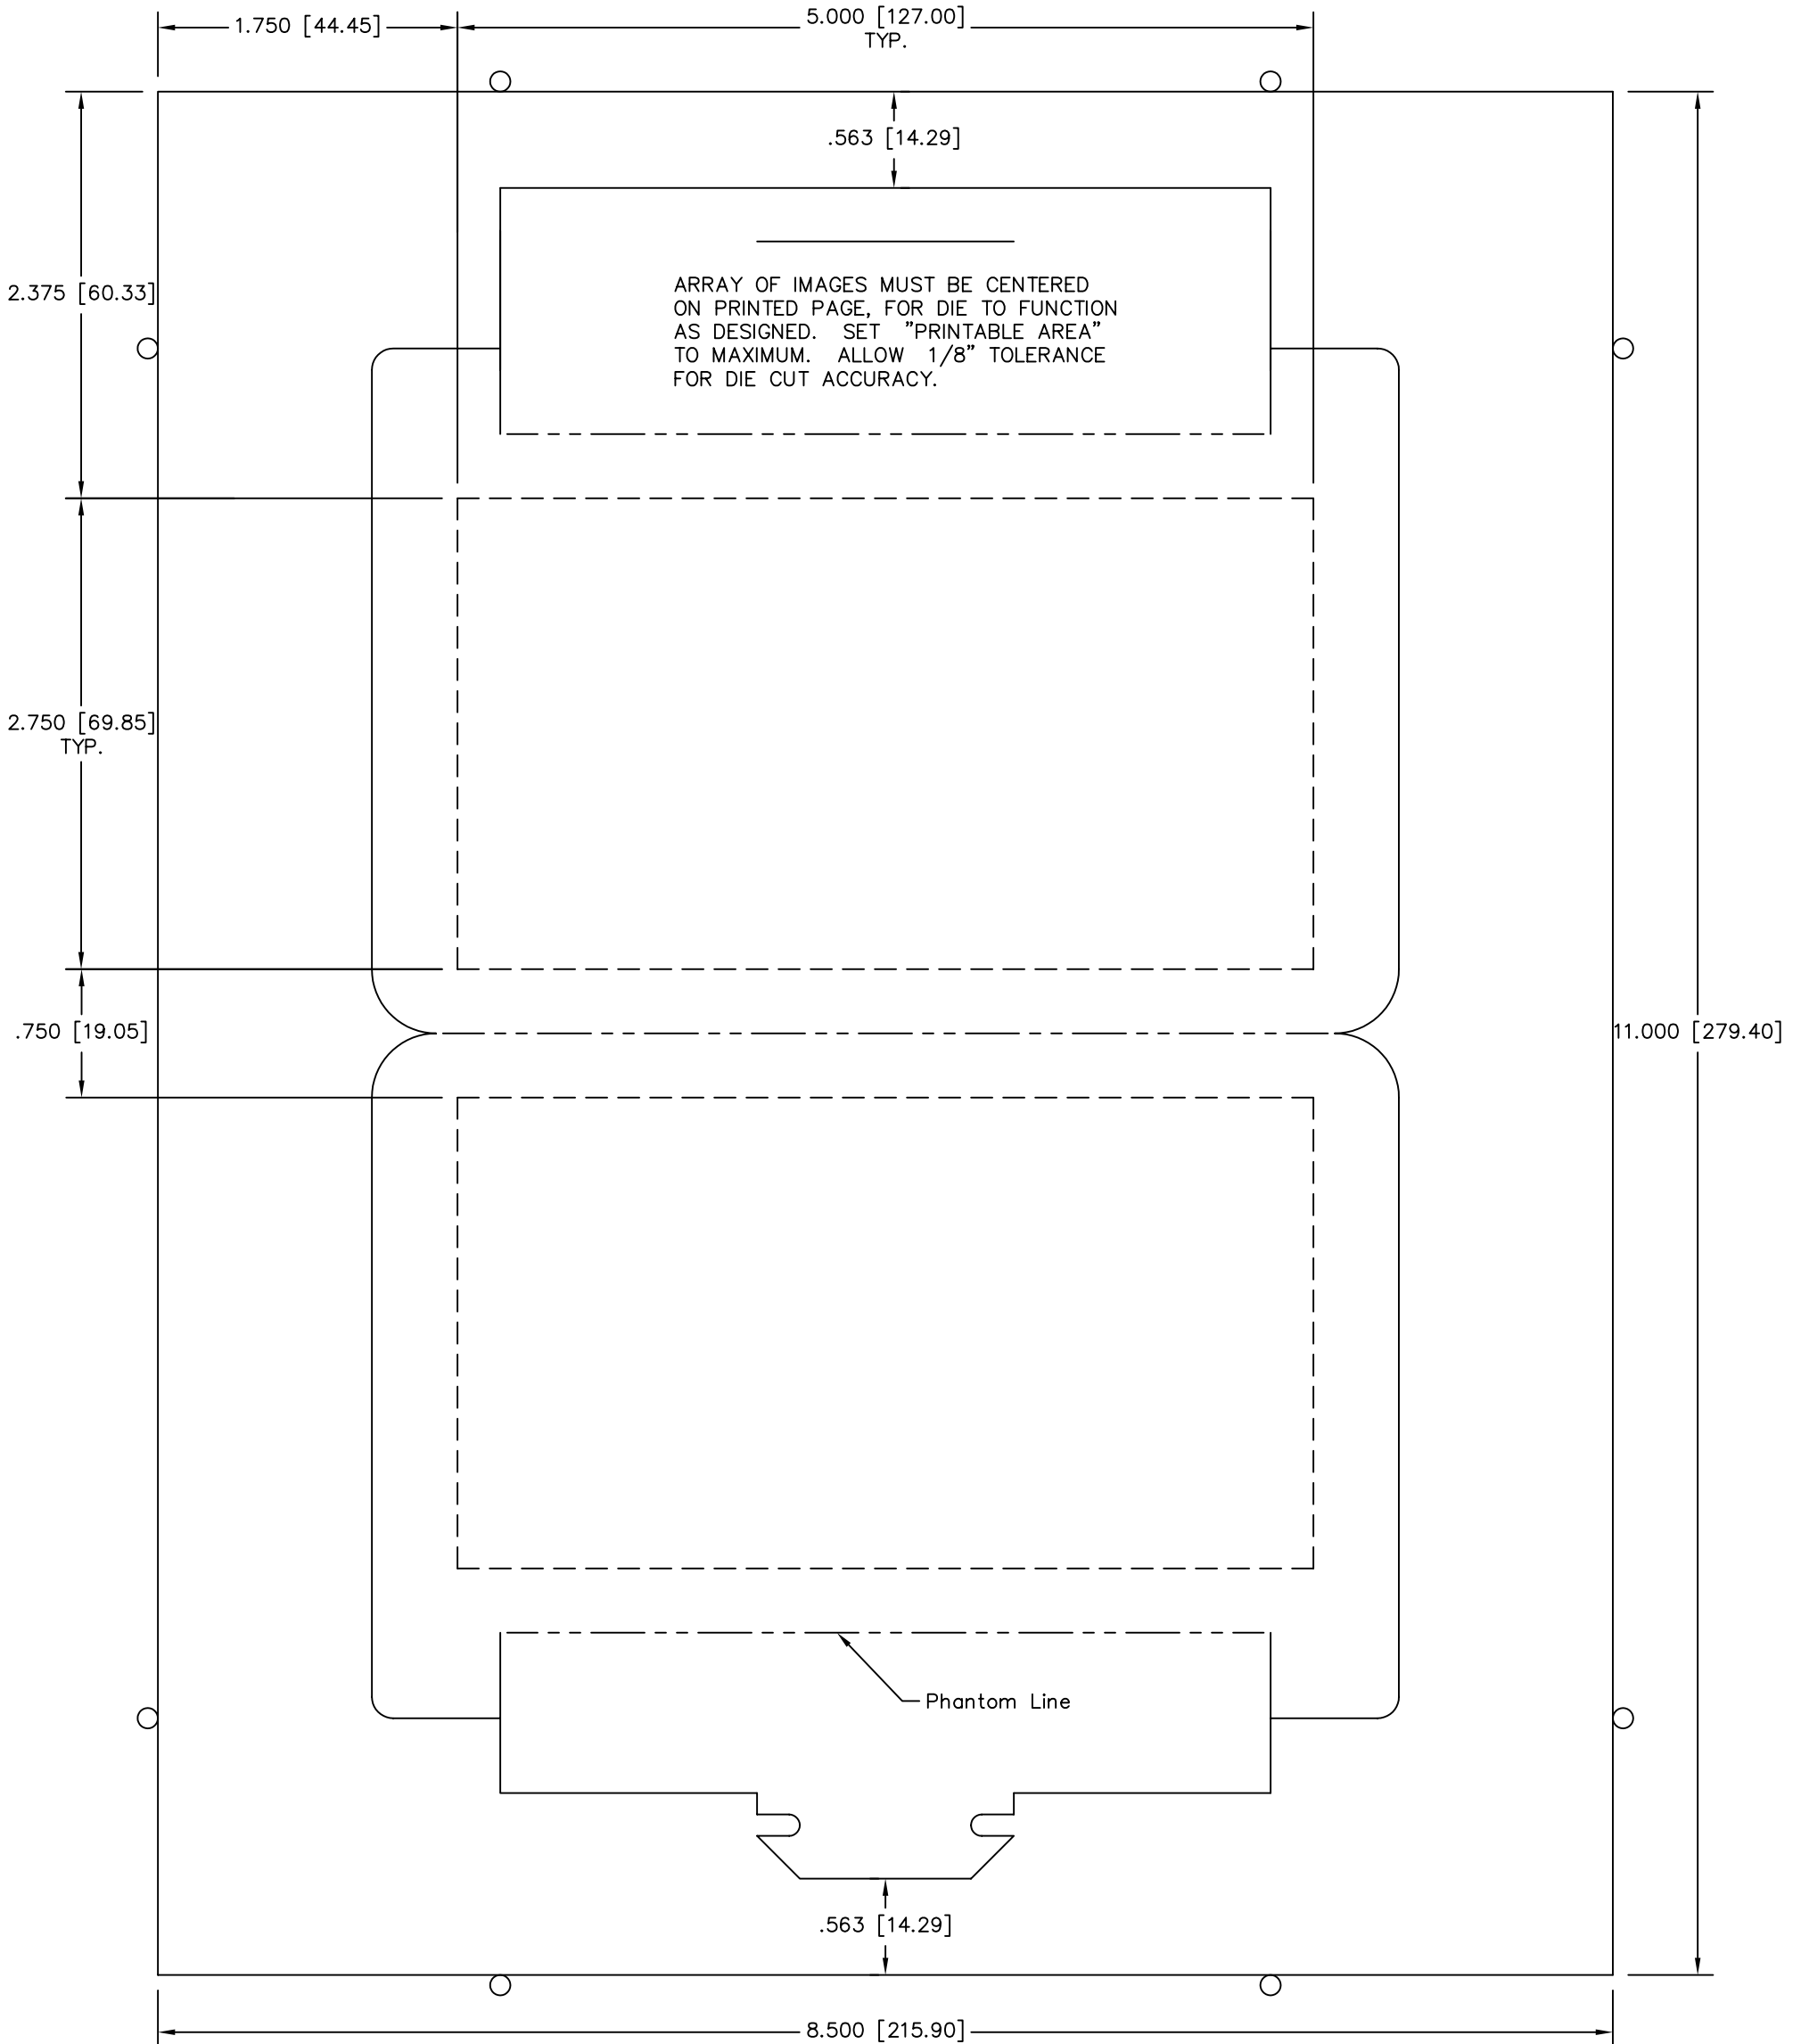

PAPER SIZE : 8 1/2" x 11" (215.9 x 279.4)

DIE CUT : SCORED TABLE TENT

Dashed Lines = Suggested Image

Phantom Lines = Score or Crease Lines

Solid Lines = Cut Lines

www.GOiMARK.com
1-888-GOiMARK (888-464-6275)

DIE VINYL PART NUMBER : DVPI11201C

DIE PART NUMBER : Pi11201C