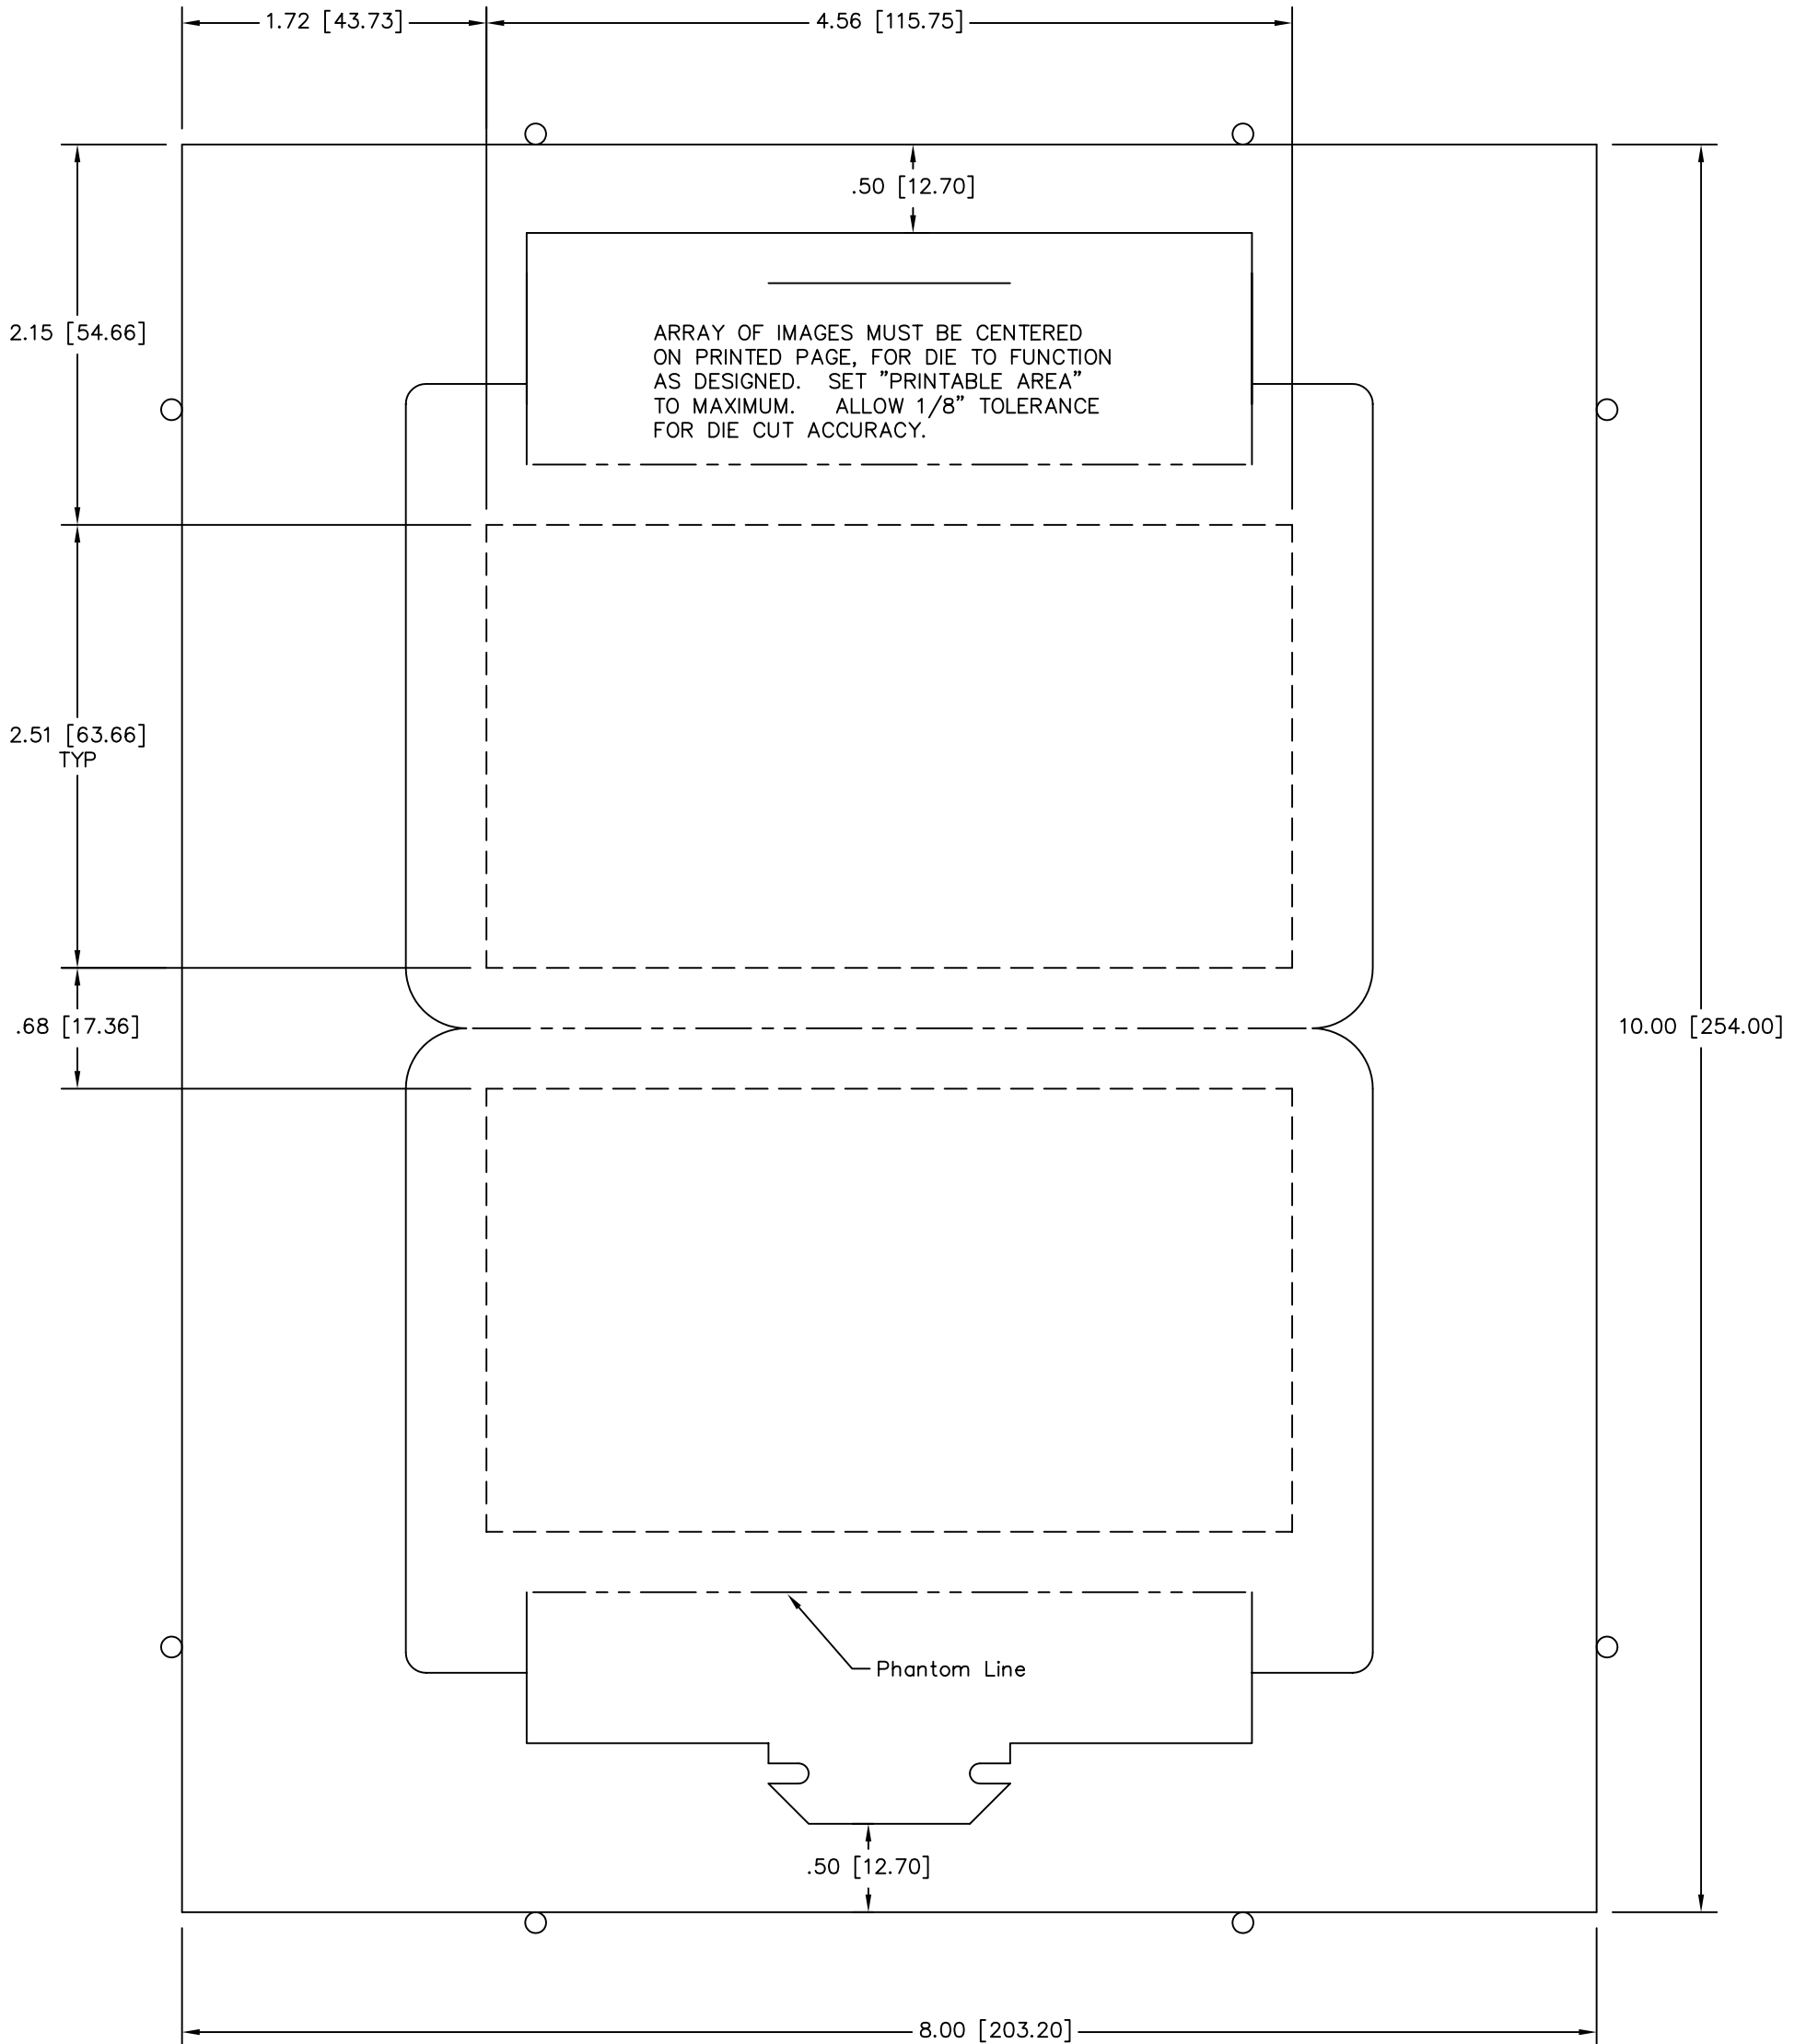

www.GOiMARK.com  
1-888-GOiMARK ( 888-464-6275 )

PAPER SIZE : 8" x 10" (203.2 x 254.0)  
DIE CUT : SCORED TABLE TENT

Dashed Lines = Suggested Image  
Phantom Lines = Score or Crease Lines  
Solid Lines = Cut Lines

DIE VINYL PART NUMBER : DVPi10202C  
DIE PART NUMBER : Pi10202C