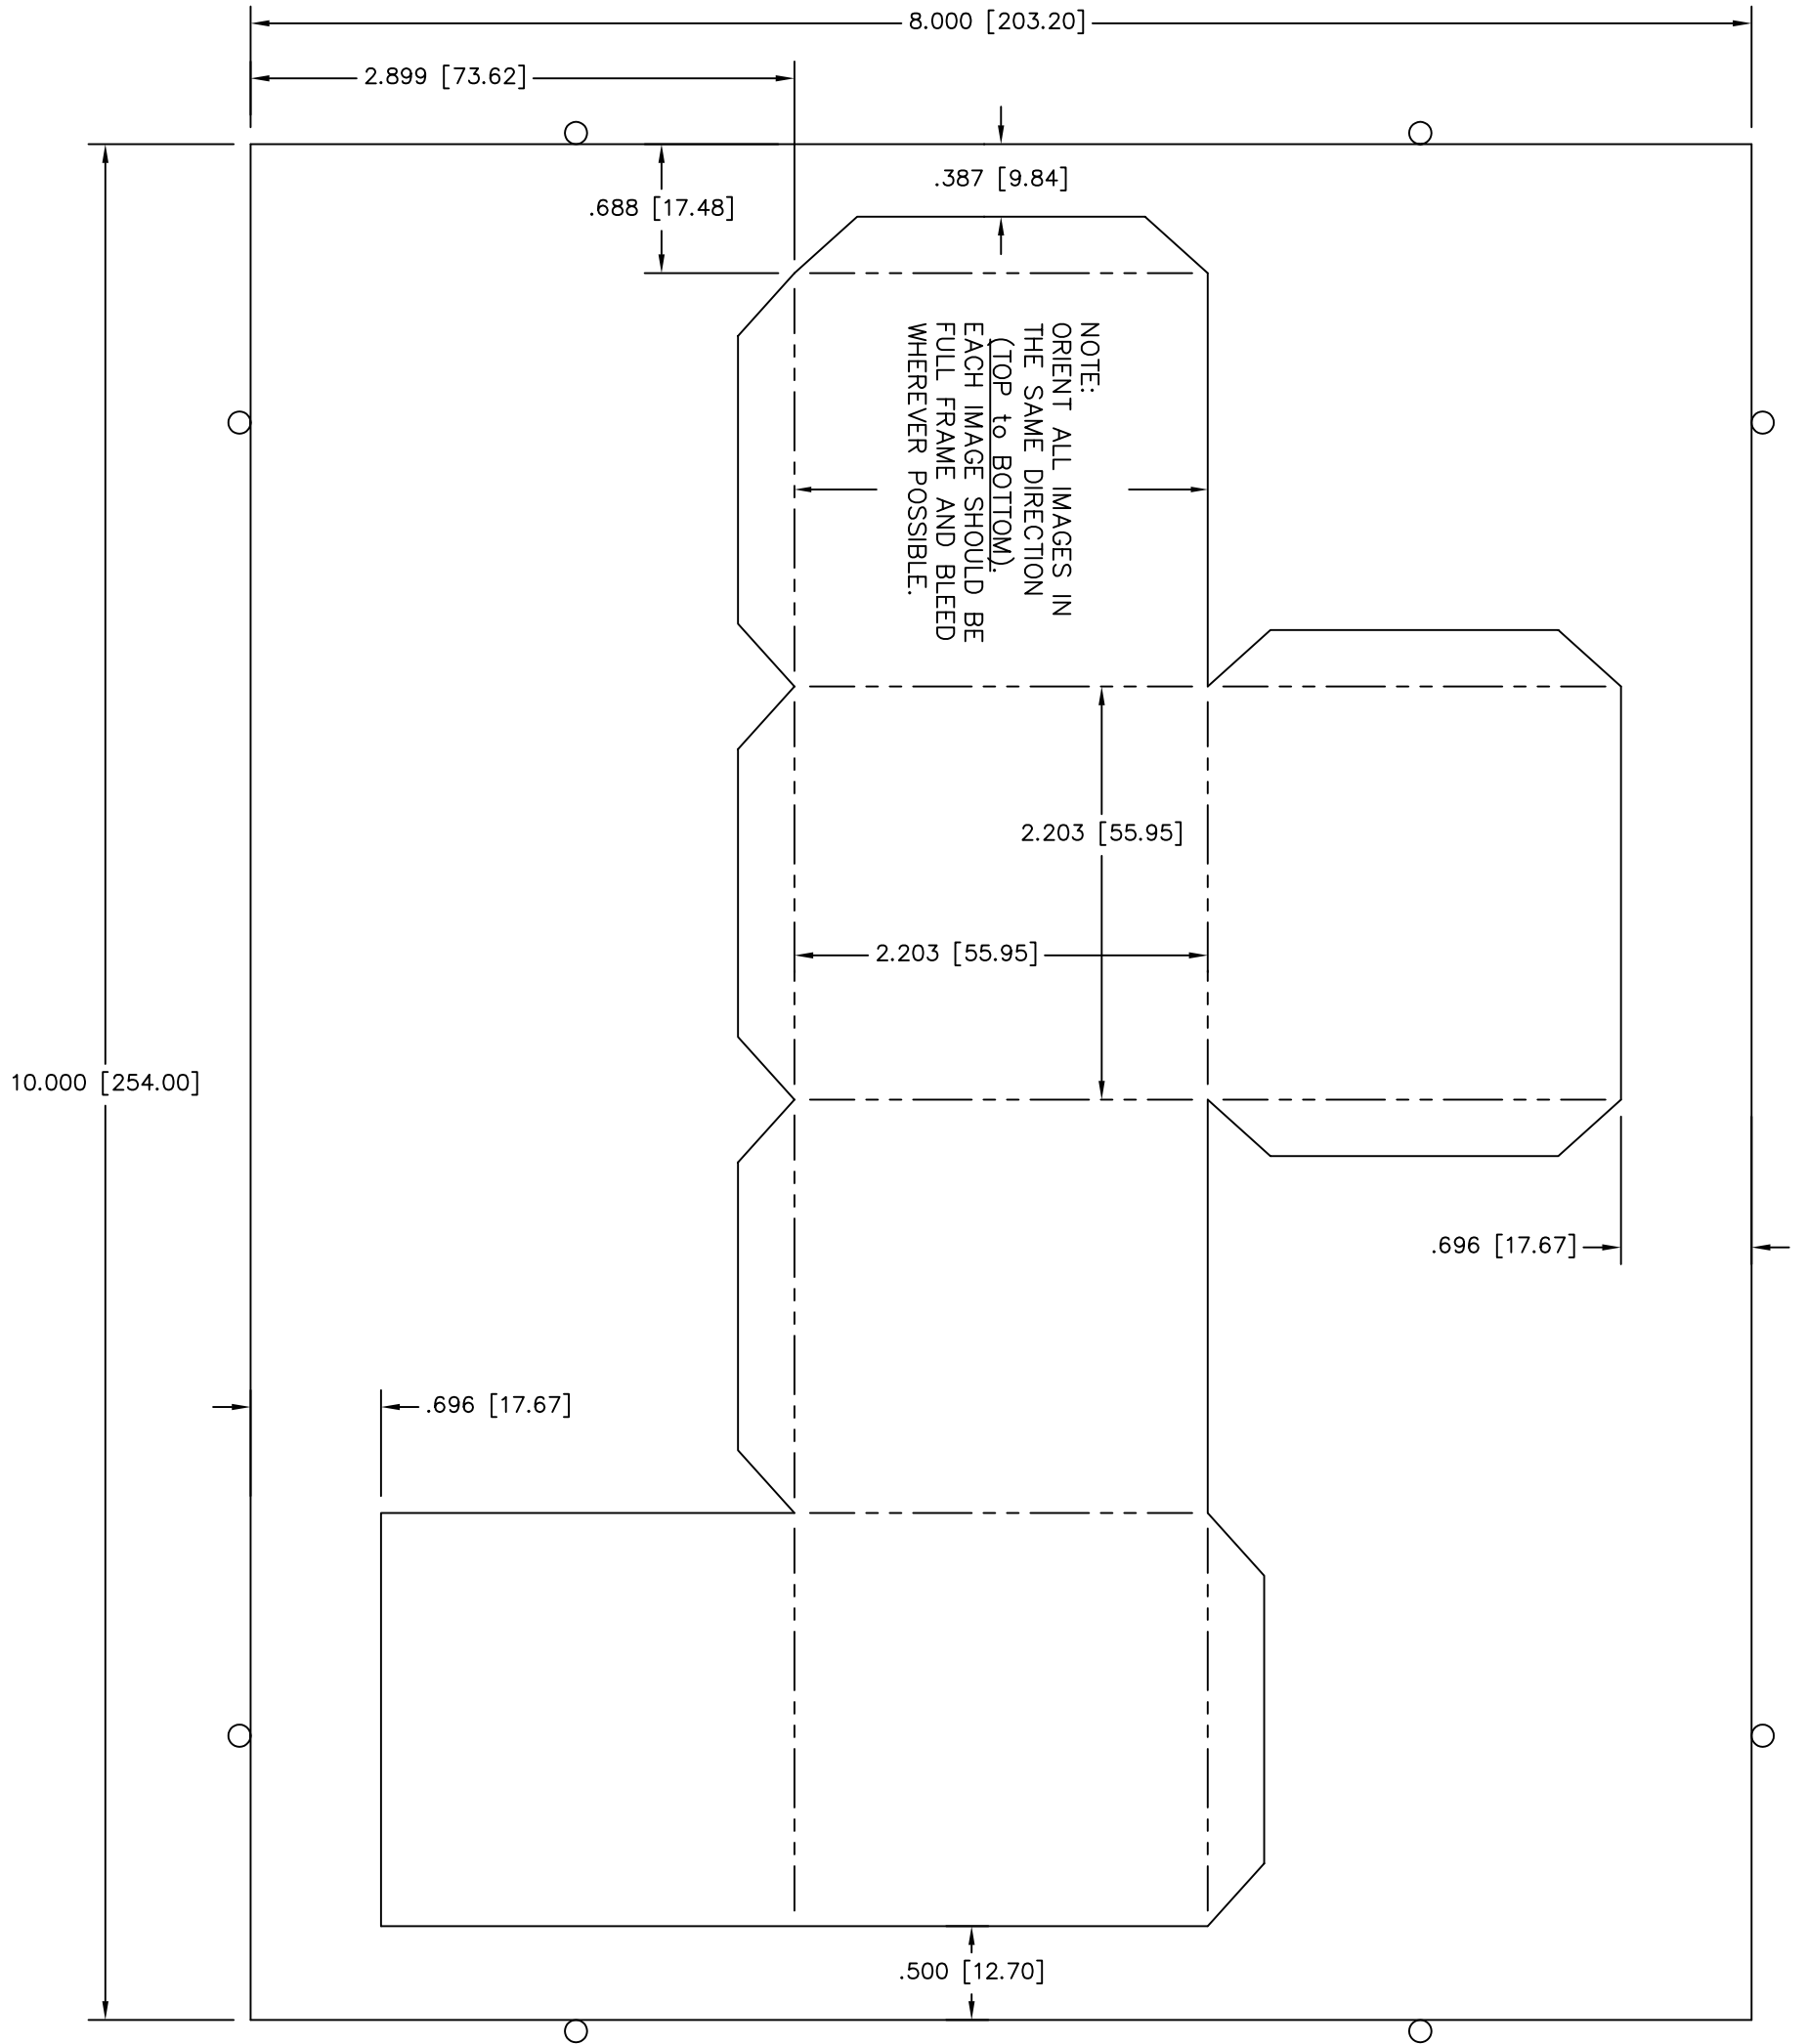

PAPER SIZE : 8" x 10" [203.2 x 254]
Die Name : Photo Cube - 6 Images

Phantom Lines = Perforated Lines
Solid Lines = Cut Lines

www.GOiMARK.com
1-888-GOiMARK (888-464-6275)

DIE VINYL PART NUMBER : DVPI10201
DIE PART NUMBER : Pi10201