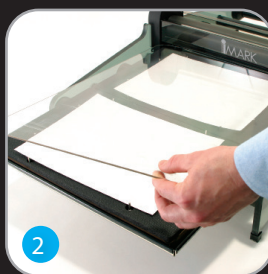

## Steps for Cutting Photos and Printed Pieces with the iMARK Die Cutter

1 Place die completely inside tray, FOAM SIDE UP. Place print sheets on die, IMAGE SIDE DOWN, inside retractable registration pins.

2 Place plastic sheet on top of material to be cut, covering all registration pins. Slide die, tray, material and plastic to meet roller. Turn handle to feed through machine.

3 Remove cut images and repeat process from opposite direction.