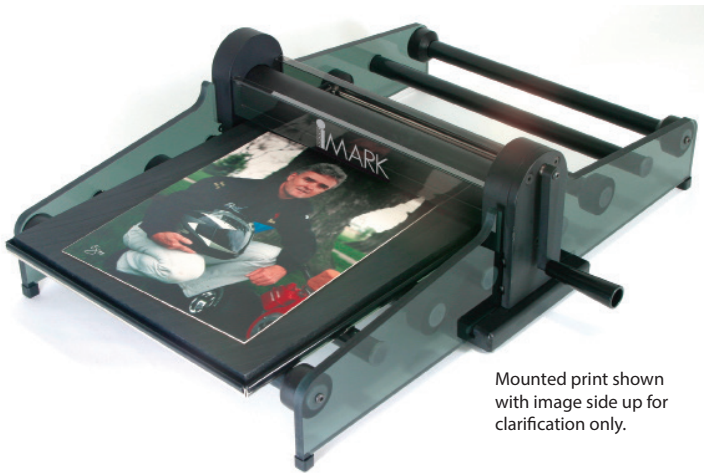

Mounted print shown with image side up for clarification only.

iMARK Dry Mounting

Dry mount prints as large as 15"x20", no electricity required. Contains tray, mounting base and instructions. Also works with self-adhesive laminating materials.

- PiMOUNT iMARK Dry Mount Kit $450.00
  Tray with 15" x 20" Base
- PK2603 Multi-Purpose Plastic Sheet (3 Pk.) $150.00
  14¾" x 23¾"—(3 sheet min.) (6 lbs)
- PK2606 Multi-Purpose Plastic Sheet (6 Pk.) $270.00
  14¾" x 23¾"—(6 sheet min.) (12 lbs)
- PK26012 Multi-Purpose Plastic Sheet (12 Pk.) $500.00
  14¾" x 23¾"—(6 sheet min.) (24 lbs)

We recommend using a pristine plastic sheet with Dry Mount Kit.