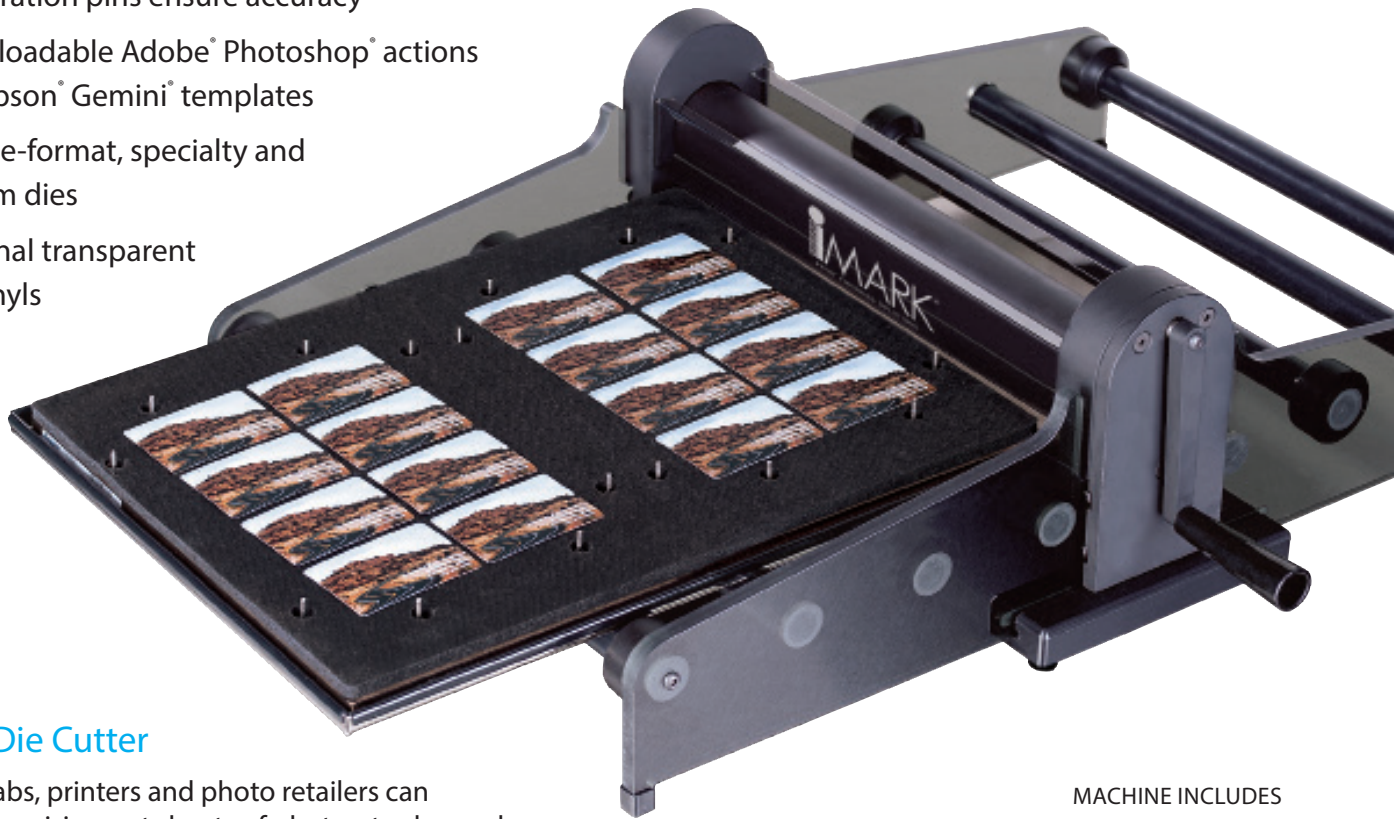

iMARK® Die Cutter

Affordable Die Cutting and Dry Mounting

- Award-winning roller technology
- Registration pins ensure accuracy
- Downloadable Adobe® Photoshop® actions and Epson® Gemini® templates
- Double-format, specialty and custom dies
- Optional transparent die vinyls

Die sold separately.

iMARK Die Cutter

Studios, labs, printers and photo retailers can produce precision-cut sheets of photos, trader cards, business cards, photo specialties and printed pieces. Interchangeable professional steel-rule dies cut into plastic with a cost of pennies per image. Accessories convert the machine to a mounting, magnet or laminating system. The iMARK Die Cutter has a one-year warranty on defects in materials or workmanship. This warranty does not cover multi-purpose plastic sheets, die trays or steel-rule dies. iMARK steel-rule dies are guaranteed for 90 days.

MACHINE INCLUDES

- Carrier tray
- Die pick
- 3/32" hex wrench
- 5/32" hex wrench
- Owner's Manual
- Three Multi-Purpose Plastic Sheets

MACHINE SPECIFICATIONS

- Dimensions: 24 3/4" w x 30 1/4" l x 8 3/4" h (63 cm x 77 cm x 22 cm)
- Machine weight: 34 lbs (15.4 kg)
- Boxed weight: 60 lbs (27.2 kg)

Pi7000 iMARK Die Cutter (machine only) $895.00